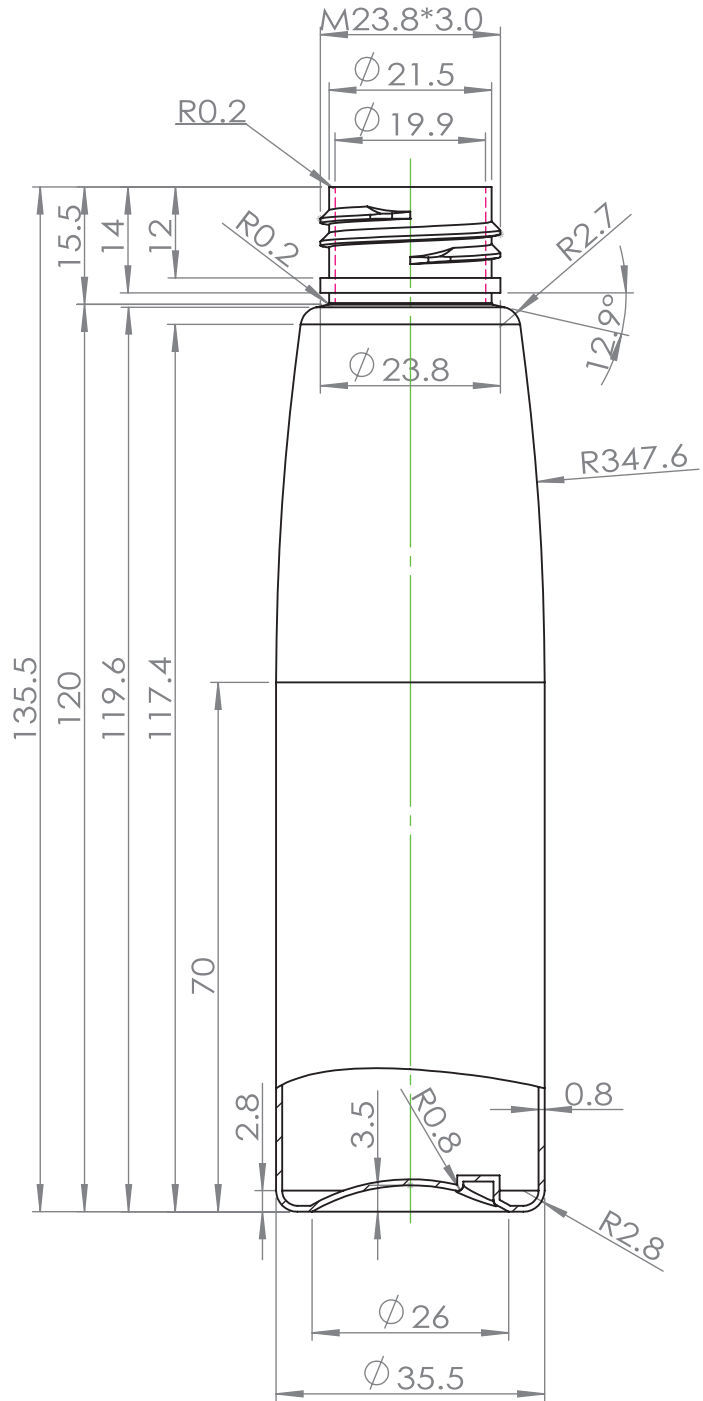

Note: All dimensions and tolerances are subject to final product specification

NOT DRAWN TO SCALE

Vision Packaging (Aust.) Pty Limited 16 075 725 576		DATE: 29/12/15
DRAWING ID: 119botbullet0100		UNIT: mm
NAME: Bottle 100mL Bullet Round 24/410	MATERIAL: PET	
NOMINAL FILL: 100mL	NECK: 24/410	
BRIMFUL CAPACITY: 108.0mL +/- 10.0mL	WEIGHT: 12.0gm +/- 2.0gm	