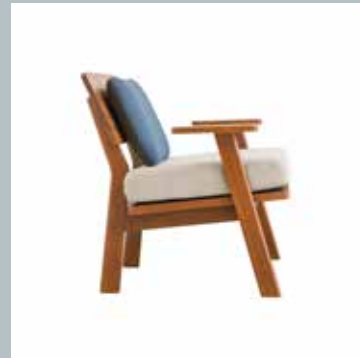

MONO 1 SEATER

A single seater where one can recline and unwind, with armrests generous enough to place a book or a cup of tea.

730mm(W) x 610mm(D) x 690mm(H) x 440mm(SH)