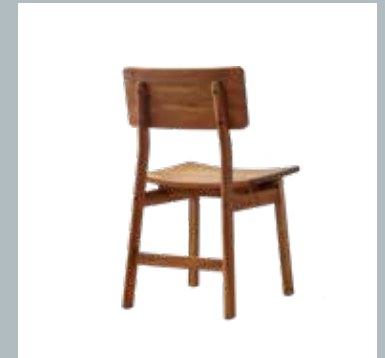

MONO DINING CHAIR

Shaped with soft curves for comfort, the slender lines of this chair make it a simple and elegant piece.

The seat and backrest are sculpted to achieve a precise curvature that was discovered to be the most comfortable during the design process.

500mm(W) x 440mm(D) x 800mm(H)