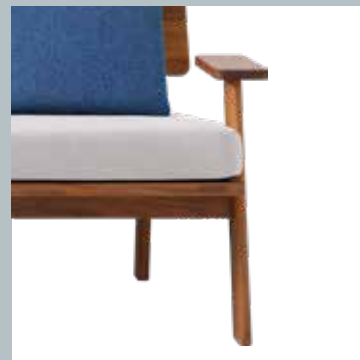

DUO SOFA

With all unnecessary details removed, the Duo sofa is very light in proportion. The beautiful teak backrest affords a reclining position for two to sit, relax or have a nap.

Structural innovation has enabled a thin, long backrest to be achieved without compromising strength and durability.

1550mm(W) x 650mm(D) x 690mm(H)