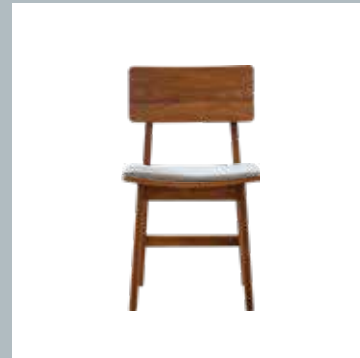

MONO DINING CHAIR

Shaped with soft curves for comfort, the slender lines of this chair make it a simple and elegant piece.

The seat and backrest are sculpted to achieve a precise curvature that was discovered to be the most comfortable during the design process.

500mm(W) x 440mm(D) x 800mm(H)