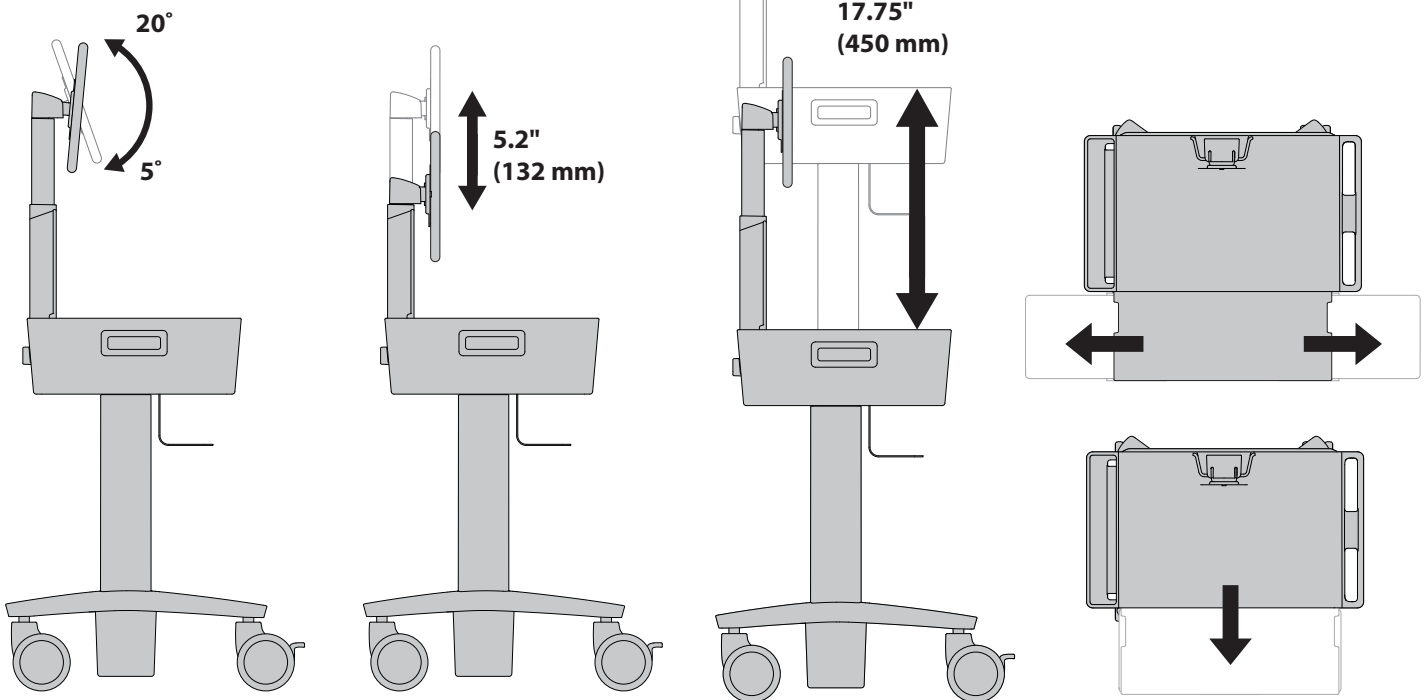

CareFit™ Slim LCD Cart

WEIGHT CAPACITY

RANGE OF MOTION

© 2018 Ergotron, Inc. rev. 12/13/2018 DIM-CFSlimLCDCart Content is subject to change without notification

Americas Sales and Corporate Headquarters

St. Paul, MN USA
 (800) 888-8458
 +1-651-681-7600
 www.ergotron.com
 sales@ergotron.com