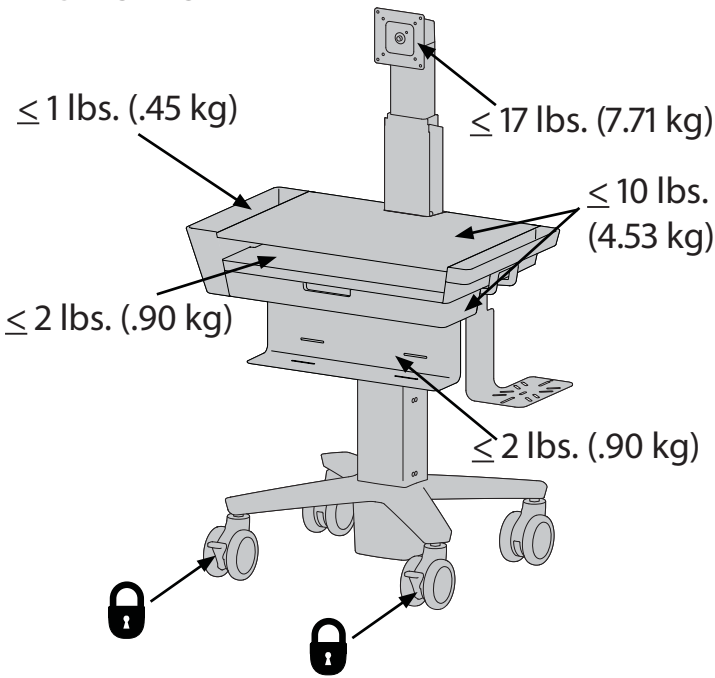

CareFit™ Slim LCD Cart

WEIGHT CAPACITY

RANGE OF MOTION

© 2018 Ergotron, Inc. rev. 12/13/2018 DIM-CFSlimLCDCart Content is subject to change without notification

Americas Sales and Corporate Headquarters

St. Paul, MN USA
 (800) 888-8458
 +1-651-681-7600
 www.ergotron.com
 sales@ergotron.com