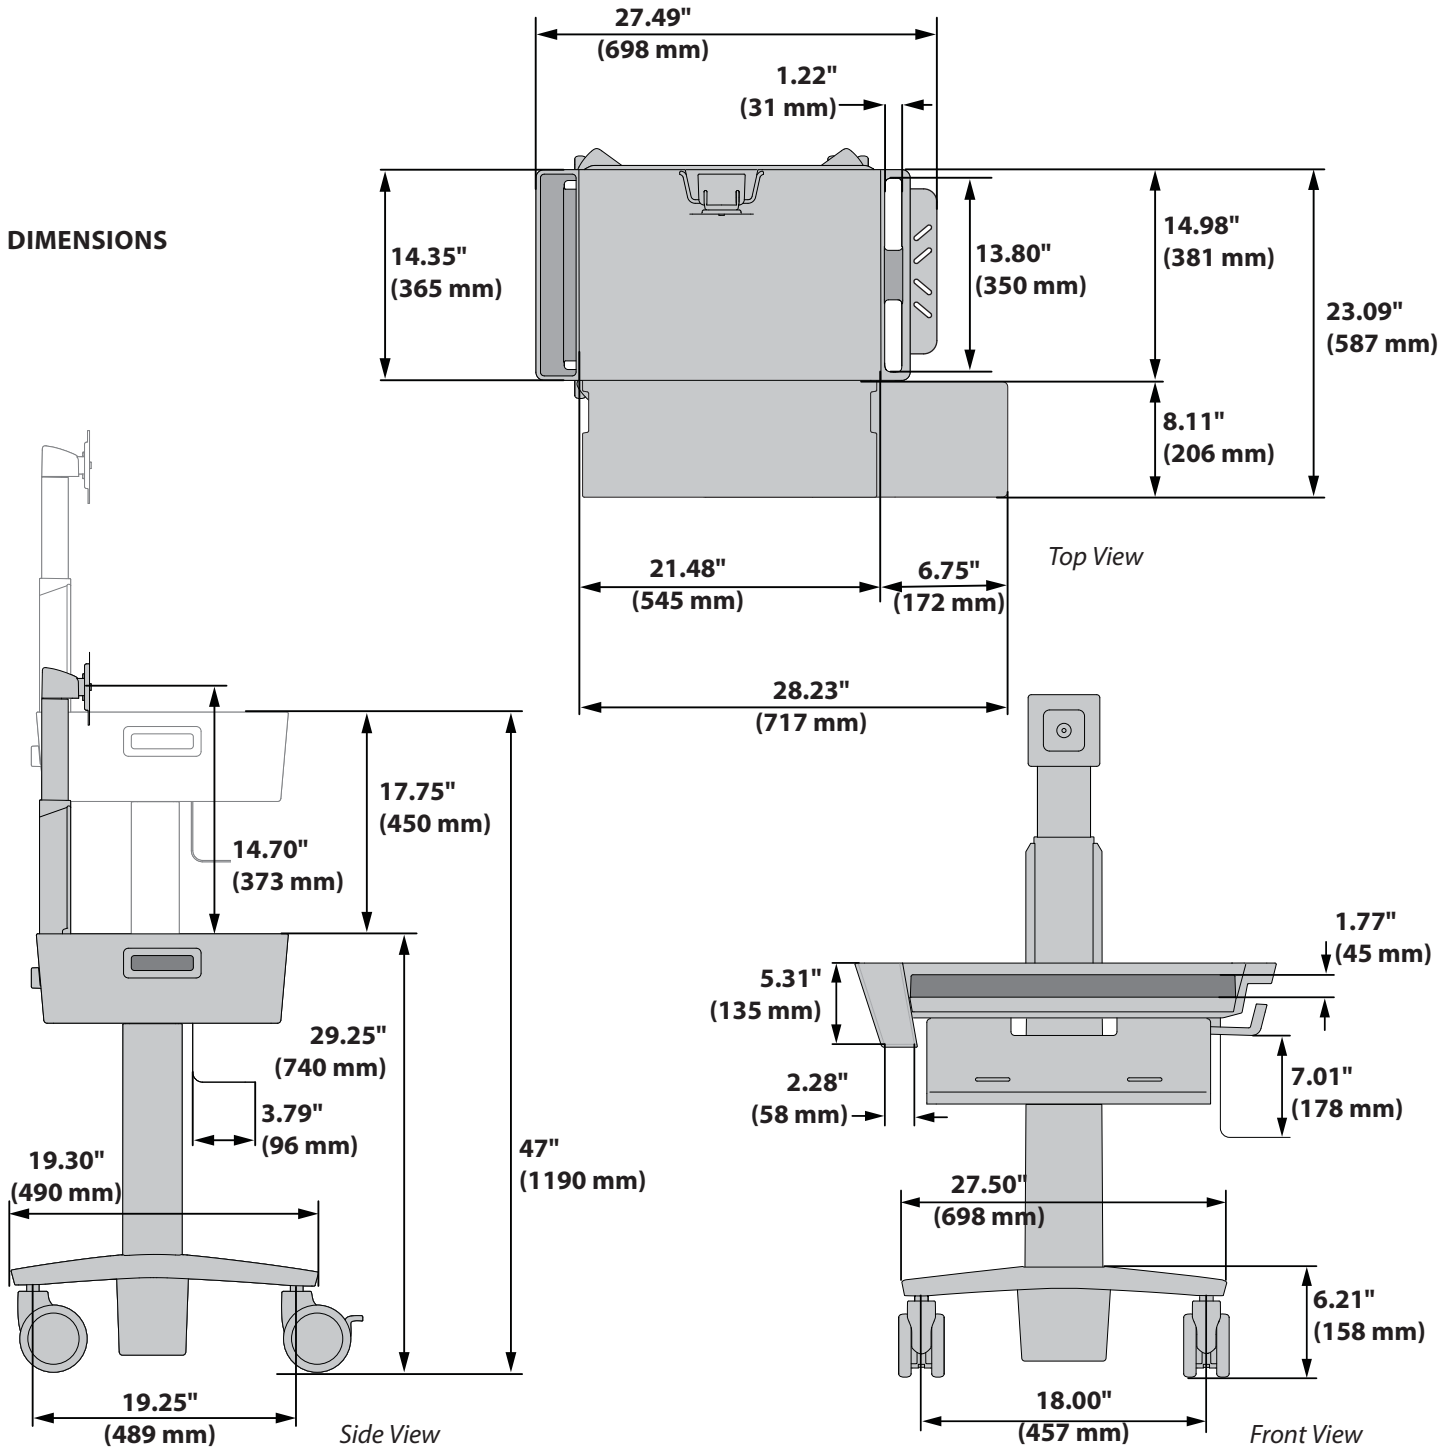

CareFit™ Slim LCD Cart

DIMENSIONS

© 2018 Ergotron, Inc. rev. 12/13/2018 DIM-CFSlimLCDCart Content is subject to change without notification

Americas Sales and Corporate Headquarters

St. Paul, MN USA
 (800) 888-8458
 +1-651-681-7600
 www.ergotron.com
 sales@ergotron.com

CareFit™ Slim LCD Cart

WEIGHT CAPACITY

RANGE OF MOTION

© 2018 Ergotron, Inc. rev. 12/13/2018 DIM-CFSlimLCDCart Content is subject to change without notification

Americas Sales and Corporate Headquarters

St. Paul, MN USA
 (800) 888-8458
 +1-651-681-7600
 www.ergotron.com
 sales@ergotron.com