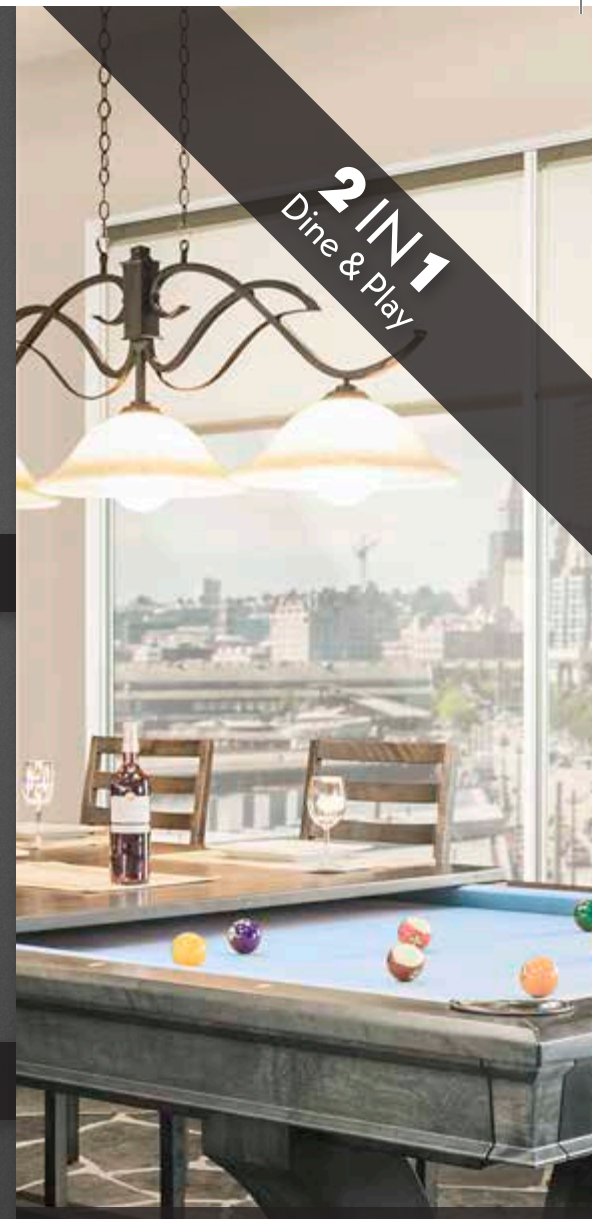

ADDITIONAL ACCESSORIES

- 🪑 **Table Top**
- 🗄 **Universal Side Drawer**

2 IN 1
Dine & Play