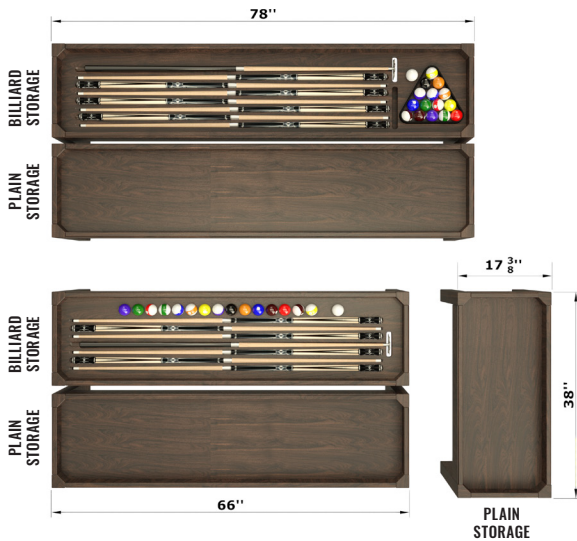

BENCHES

CHAIRS

SIZES AVAILABLE AND STORAGE OPTIONS

HEIGHT 18"
(FOR TABLE 30")
HEIGHT 20"
(FOR TABLE 32")

LENGTH OF BENCHES PER TABLE (FITS BETWEEN LEGS)

	6'		7'		8'		9'	
	Ends	Sides	Ends	Sides	Ends	Sides	Ends	Sides
CONDO, COÉN, COSS, COSSÉN, CODO	x	66	38	66, 78, 2x38	38	66, 78, 2x38	38	66, 78, 2x38
COLONIAL	x	66	38	66, 78, 2x38	38	66, 78, 2x38	38	66, 78, 2x38
VÉNUS 4 legs			x	66	38	66, 78, 2x38	38	66, 78, 2x38
VÉNUS 6 legs					38	38	38	38
DREAM			38	66, 78, 2x38	38	66, 78, 2x38	38	66, 78, 2x38
LOFT, LOUNGE			x	66	38	66, 78, 2x38	38	66, 78, 2x38
RÉVOLUTION			x	66, 78, 2x38	x	66, 78, 2x38	x	66, 78, 2x38
TOUCH, TRACK			38	66, 78, 2x38	38	66, 78, 2x38	38	66, 78, 2x38

QUANTITY OF CHAIRS PER TABLE (FIT BETWEEN LEGS)

	6'		7'		8'		9'	
	Ends	Sides	Ends	Sides	Ends	Sides	Ends	Sides
CONDO, COÉN, COSS, COSSÉN, CODO	1	3	1	3	2	4	2	4
COLONIAL	1	3	1	3	2	4	2	4
VÉNUS 4 legs			1	3	2	4	2	4
VÉNUS 6 legs					2	4	2	4
DREAM			1	3	2	4	2	4
LOFT, LOUNGE			1	3	2	4	2	4
RÉVOLUTION			X	3	X	4	X	4
TOUCH, TRACK			1	3	2	4	2	4

FOR ALL TABLES WITH CENTER LEG STRUCTURES, BENCHES WILL NOT SIT COMPLETELY UNDER THE TABLE, BUT STILL PROVE VERY USEFULL.