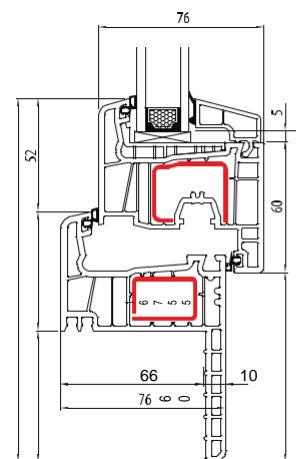

Streamline 76 reno 60 Classic-line