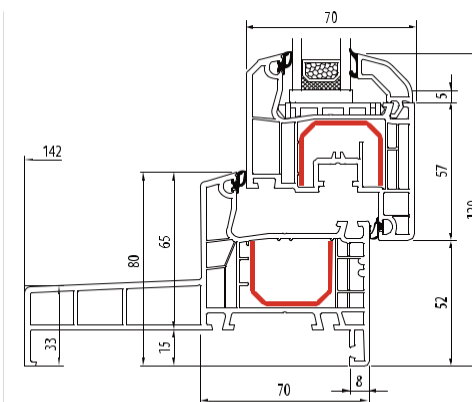

Ideal 4000 Monoblok 70

Ideal 4000 Monoblok 102

Ideal 4000 Monoblok 122

Ideal 4000 Monoblok 142

Ideal 4000 Monoblok 162

GLASLATTEN

a	System	c	d - glas dikte						
55 mm	Ideal 4000, Ideal 5000, HST 70	4 mm	10-11 mm	12-13 mm	14-15 mm	16-17 mm	18-19 mm	20-21 mm	22-23 mm
65 mm	Ideal 7000, Ideal 8000, HST 85	4 mm	20-21 mm	22-23 mm	24-25 mm	26-27 mm	28-29 mm	30-31 mm	32-33 mm
32 mm	Sliding windows	3 mm	-	-	-	-	-	-	-
47 mm	OXOWLVOLGH	3 mm	-	4-5 mm	6-7 mm	8-9 mm	10-11 mm	12-13 mm	14-15 mm
b			40 mm	38 mm	36 mm	34 mm	32 mm	30 mm	28 mm