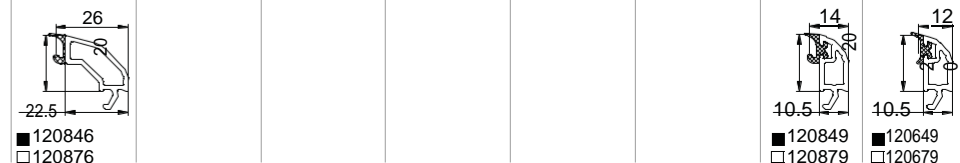

GLASLATTEN

a	System	c	d - glas dikte						
55 mm	Ideal 4000, Ideal 5000, HST 70	4 mm	10-11 mm	12-13 mm	14-15 mm	16-17 mm	18-19 mm	20-21 mm	22-23 mm
65 mm	Ideal 7000, Ideal 8000, HST 85	4 mm	20-21 mm	22-23 mm	24-25 mm	26-27 mm	28-29 mm	30-31 mm	32-33 mm
32 mm	Sliding windows	3 mm	-	-	-	-	-	-	-
47 mm	OXOWLVOLGH	3 mm	-	4-5 mm	6-7 mm	8-9 mm	10-11 mm	12-13 mm	14-15 mm
b			40 mm	38 mm	36 mm	34 mm	32 mm	30 mm	28 mm

Classic-line

$$b = a - c - d - 1$$

GLASLATTEN

a	System	c	d - glas dikte								
55 mm	Ideal 4000, Ideal 5000, HST 70	4 mm	24-25 mm	26-27 mm	28-29 mm	30-31 mm	32-33 mm	34-35 mm	36-37 mm	38-39 mm	40-41 mm
65 mm	Ideal 7000, Ideal 8000, HST 85	4 mm	34-35 mm	36-37 mm	38-39 mm	40-41 mm	42-43 mm	44-45 mm	46-47 mm	48-49 mm	50-51 mm
32 mm	Sliding windows	3 mm	-	3-5 mm	6-7 mm	8-9 mm	10-11 mm	12-13 mm	14-15 mm	16-17 mm	18-19 mm
47 mm	OXOWLVOLGH	3 mm	16-17 mm	18-19 mm	20-21 mm	22-23 mm	24-25 mm	26-27 mm	28-29 mm	30-31 mm	32-33 mm
b			26 mm	24 mm	22 mm	20 mm	18 mm	16 mm	14 mm	12 mm	10 mm

Classic-line

Round-line

Soft-line