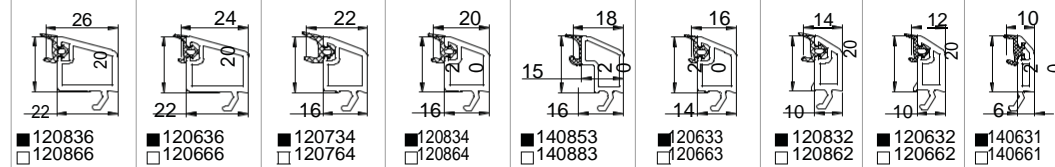

GLASLATTEN

a	System	c	d - glas dikte						
55 mm	Ideal 4000, Ideal 5000, HST 70	4 mm	10-11 mm	12-13 mm	14-15 mm	16-17 mm	18-19 mm	20-21 mm	22-23 mm
65 mm	Ideal 7000, Ideal 8000, HST 85	4 mm	20-21 mm	22-23 mm	24-25 mm	26-27 mm	28-29 mm	30-31 mm	32-33 mm
32 mm	Sliding windows	3 mm	-	-	-	-	-	-	-
47 mm	OXOWLVOLGH	3 mm	-	4-5 mm	6-7 mm	8-9 mm	10-11 mm	12-13 mm	14-15 mm
b			40 mm	38 mm	36 mm	34 mm	32 mm	30 mm	28 mm

Classic-line

$$b = a - c - d - 1$$

GLASLATTEN

a	System	c	d - glas dikte								
55 mm	Ideal 4000, Ideal 5000, HST 70	4 mm	24-25 mm	26-27 mm	28-29 mm	30-31 mm	32-33 mm	34-35 mm	36-37 mm	38-39 mm	40-41 mm
65 mm	Ideal 7000, Ideal 8000, HST 85	4 mm	34-35 mm	36-37 mm	38-39 mm	40-41 mm	42-43 mm	44-45 mm	46-47 mm	48-49 mm	50-51 mm
32 mm	Sliding windows	3 mm	-	3-5 mm	6-7 mm	8-9 mm	10-11 mm	12-13 mm	14-15 mm	16-17 mm	18-19 mm
47 mm	OXOWLVOLGH	3 mm	16-17 mm	18-19 mm	20-21 mm	22-23 mm	24-25 mm	26-27 mm	28-29 mm	30-31 mm	32-33 mm
b			26 mm	24 mm	22 mm	20 mm	18 mm	16 mm	14 mm	12 mm	10 mm

Classic-line

Round-line

Soft-line