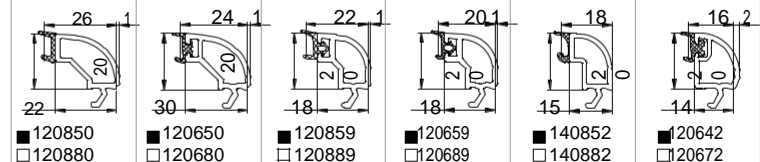

Round-line