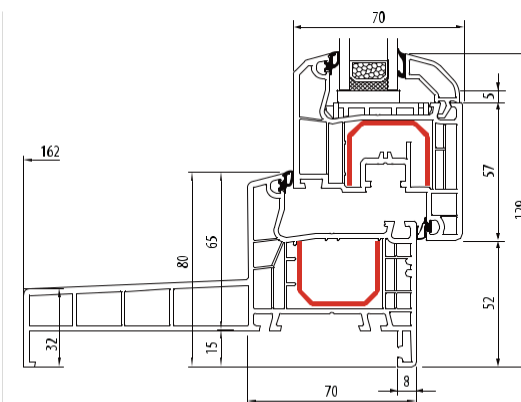

Ideal 4000 Monoblok 70

Ideal 4000 Monoblok 102

Ideal 4000 Monoblok 122

Ideal 4000 Monoblok 142

Ideal 4000 Monoblok 162

GLASLATTEN

a	System	c	d - glas dikte						
55 mm	Ideal 4000, Ideal 5000, HST 70	4 mm	10-11 mm	12-13 mm	14-15 mm	16-17 mm	18-19 mm	20-21 mm	22-23 mm
65 mm	Ideal 7000, Ideal 8000, HST 85	4 mm	20-21 mm	22-23 mm	24-25 mm	26-27 mm	28-29 mm	30-31 mm	32-33 mm
32 mm	Sliding windows	3 mm	-	-	-	-	-	-	-
47 mm	OXOWLVOLGH	3 mm	-	4-5 mm	6-7 mm	8-9 mm	10-11 mm	12-13 mm	14-15 mm
b			40 mm	38 mm	36 mm	34 mm	32 mm	30 mm	28 mm