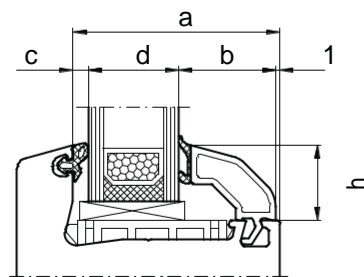

GLASLATTEN

a	System	c	d - glas dikte						
55 mm	Ideal 4000, Ideal 5000, HST 70	4 mm	10-11 mm	12-13 mm	14-15 mm	16-17 mm	18-19 mm	20-21 mm	22-23 mm
65 mm	Ideal 7000, Ideal 8000, HST 85	4 mm	20-21 mm	22-23 mm	24-25 mm	26-27 mm	28-29 mm	30-31 mm	32-33 mm
32 mm	Sliding windows	3 mm	-	-	-	-	-	-	-
47 mm	OXOWLVOLGH	3 mm	-	4-5 mm	6-7 mm	8-9 mm	10-11 mm	12-13 mm	14-15 mm
b			40 mm	38 mm	36 mm	34 mm	32 mm	30 mm	28 mm

Classic-line

$$b = a - c - d - 1$$

GLASLATTEN

a	System	c	d - glas dikte								
55 mm	Ideal 4000, Ideal 5000, HST 70	4 mm	24-25 mm	26-27 mm	28-29 mm	30-31 mm	32-33 mm	34-35 mm	36-37 mm	38-39 mm	40-41 mm
65 mm	Ideal 7000, Ideal 8000, HST 85	4 mm	34-35 mm	36-37 mm	38-39 mm	40-41 mm	42-43 mm	44-45 mm	46-47 mm	48-49 mm	50-51 mm
32 mm	Sliding windows	3 mm	-	3-5 mm	6-7 mm	8-9 mm	10-11 mm	12-13 mm	14-15 mm	16-17 mm	18-19 mm
47 mm	OXOWLVOLGH	3 mm	16-17 mm	18-19 mm	20-21 mm	22-23 mm	24-25 mm	26-27 mm	28-29 mm	30-31 mm	32-33 mm
b			26 mm	24 mm	22 mm	20 mm	18 mm	16 mm	14 mm	12 mm	10 mm

Classic-line