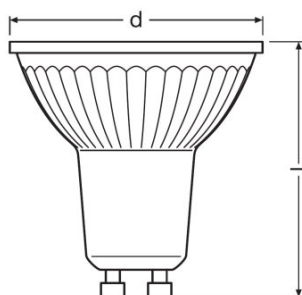

Light technical data

<b>Beam angle</b>	36 °
<b>Starting time</b>	< 0.5 s
<b>Nominal beam angle</b>	36 °

Dimensions & weight

<b>Overall length</b>	52.0 mm
<b>Diameter</b>	50.0 mm
<b>Outer bulb</b>	PAR51
<b>Length</b>	52.0 mm