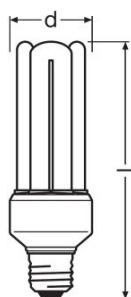

Light technical data

Warm-up time (60 %)	≤ 60.00 s
Starting time	≤ 2.0 s

Dimensions & weight

Maximum diameter	49.0 mm
Overall length	161.0 mm
Product weight	80.00 g

Length	161.0 mm
---------------	----------