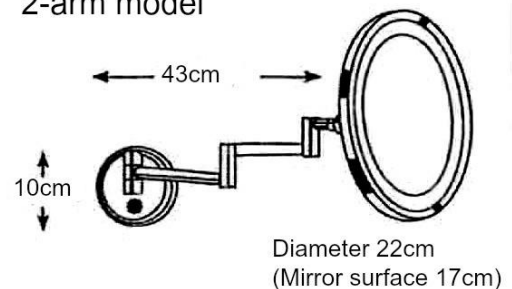

- Single sided framed mirror with STRONG 5x magnification
- 2 arm –Multiple pivot points + EXTRA REACH
- Polished chrome on brass construction
- Wall-mounted (fixings included)
- Wall bracket includes power/toggle switch
- Toggle switch selects warm or cool white LED illumination
- Non-replaceable LED hardwired with integrated LED driver
- FINISHES: Polished Chrome (stocked)
Polished Brass (indent 6 weeks)

220-240V

CE

IP44

Made in Germany

PRODUCT CODE: FR99K8Hx82 (Chrome)

Polished Brass FR69K8Hx82

2-arm model

IMPORTED AND
DISTRIBUTED BY