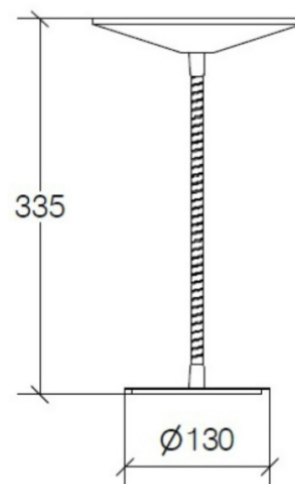

Data Sheet:

Lineabeta Flexi Tabletop Mirror,
3x Magnification,
Round, Ø 188mm
Art Nr 5592

Description:

Tabletop Bathroom Mirror with magnification designed for use as a Cosmetics Mirror or Shaving Mirror

Mirror:

- ▶ 186mm diameter single sided mirror with 3x magnification.
- ▶ Mirror surface is protected by a polished stainless steel backing plate.
- ▶ Distortion free glass mirror surface.
- ▶ 3x magnification - for general cosmetic and shaving duties.

Adjustment:

- ▶ Flexible arm.

Installation:

- ▶ N/A

Finish:

Chromed brass and stainless steel.

Design:

Lineabeta Design Studio