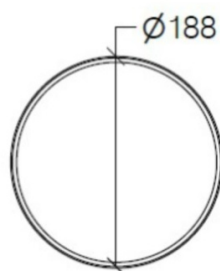

Data Sheet:

Lineabeta Flexi Tabletop Mirror,
3x Magnification,
Round, Ø 188mm
Art Nr 5592

Description:

Tabletop Bathroom Mirror with magnification designed for use as a Cosmetics Mirror or Shaving Mirror

Mirror:

- ▶ 186mm diameter single sided mirror with 3x magnification.
- ▶ Mirror surface is protected by a polished stainless steel backing plate.
- ▶ Distortion free glass mirror surface.
- ▶ 3x magnification - for general cosmetic and shaving duties.