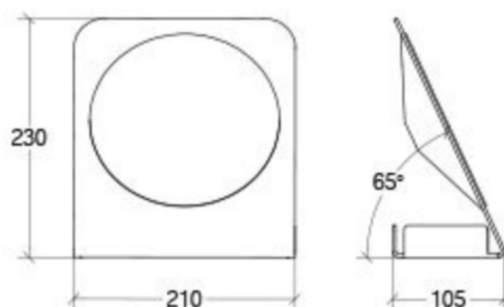

# Lineabeta Container Tabletop Mirror, White, 5x Magnification Art Nr 55864

## Description:

Tabletop Bathroom Mirror with magnification and a storage container designed for use as a Cosmetics Mirror or Shaving Mirror

### Mirror:

- ▶ 188mm diameter single sided mirror with 3x magnification.
- ▶ Distortion free glass mirror surface.
- ▶ 200x80x25mm storage area.
- ▶ 3x magnification - for general cosmetic and shaving duties.