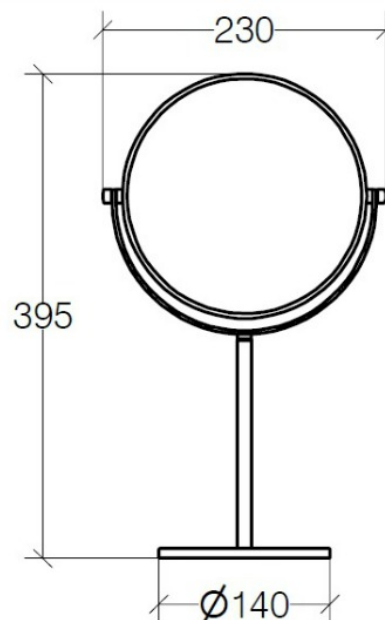

Data Sheet:

Lineabeta Classic Tabletop Mirror,
3x Magnification,
Ø 190mm
Art Nr 55851

Description:

Tabletop Bathroom Mirror with magnification designed for use as a Cosmetics Mirror or Shaving Mirror

Mirror:

- ▶ 190mm diameter double sided mirror with 3x and 1x magnification.
- ▶ Distortion free glass mirror surface.
- ▶ 3x magnification - for general cosmetic and shaving duties.
- ▶ 1x magnification for a true view image.

Adjustment:

- ▶ Mirror flips.

Installation:

- ▶ N/A

Finish:

Chromed brass and stainless steel.

Design:

Lineabeta Design Studio

Brand:

Lineabeta

Order Code:

55851

Designed and Imported from Italy

Imported and Distributed by:
info@eurohaus.co.nz

Eurohaus Limited, PO Box 20-323, Glen Eden, Auckland, NZ 0641
www.mms.co.nz

www.themagnifyingmirrorstore.co.nz