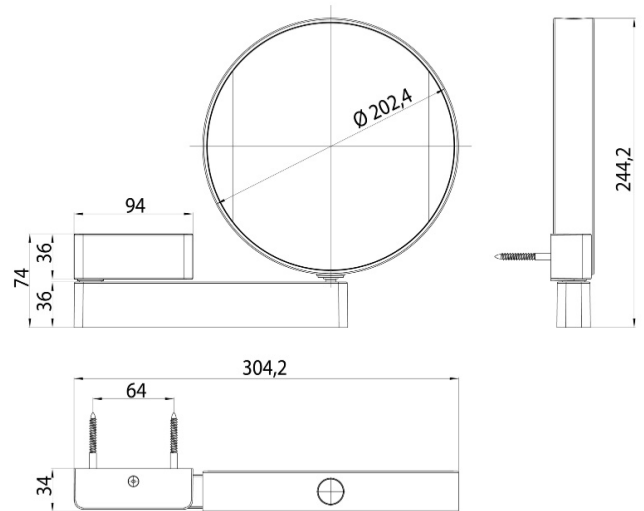

Data Sheet:

Emco Shaving & Cosmetic Mirror with Light, 3x/7x Magnification, 1-arm, Round, Ø 200mm - Art Nr 109506017

Description:

Wall-mounted Illuminated Bathroom Mirror with magnification designed for use as a Cosmetics Mirror or Shaving Mirror

Mirror:

- ▶ 200mm diameter double sided mirror with two magnifications - 3x and 7x
- ▶ Distortion Free Crystal glass mirror surface.

Illumination:

- ▶ Non-replaceable 6W LED illumination.
- ▶ Fully integrated design for direct connection with built in LED driver and touch sensitive power/dimmer switch (3000-6000Kelvin).
- ▶ Use with 220-240 Volt mains power supply.
- ▶ IP20 rated for bathroom zones 3.
- ▶ Energy efficiency grade: A - A++
- ▶ CE

Adjustment:

- ▶ Mirror swivels left-right, up-down on a ball joint at it's base.
- ▶ Single swivel arm

Finish: Chrome

Installation:

- ▶ Wall mounted with 2 screws (included)
- ▶ Requires electrical installation

Design: Nexus Product Design

Brand: EMCO

Order Code: 109506017

Made in Germany by EMCO

Imported and Distributed by: Eurohaus Limited, PO Box 20-323, Glen Eden, Auckland, NZ 0641
info@eurohaus.co.nz www.mms.co.nz www.themagnifyingmirrorstore.co.nz