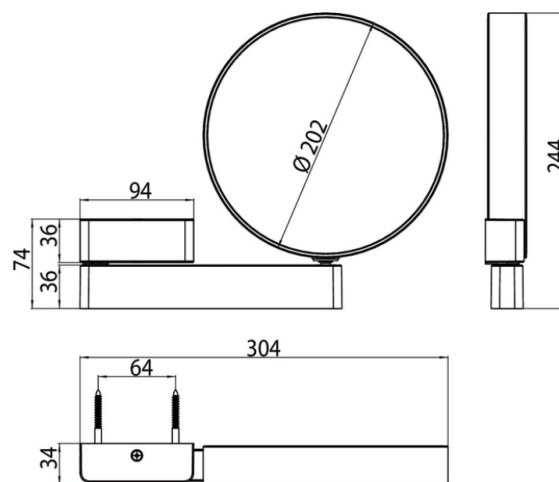

Data Sheet:

Emco Non-illuminated Shaving & Cosmetic Wall Mirror, 3x/7x Magnification, 1-arm, Round, Ø 200mm - Art Nr 109500117

Description:

Wall-mounted Bathroom Mirror with magnification designed for use as a Cosmetics Mirror or Shaving Mirror

Mirror:

- ▶ 200mm diameter double sided mirror with two magnifications - 3x and 7x
- ▶ Distortion Free Crystal glass mirror surface.
- ▶ 3x magnification - for general cosmetic and shaving duties.
- ▶ 7x extra strong magnification - for a highly detailed image.
- ▶ This model is not illuminated.

Adjustment:

- ▶ Mirror swivels left-right, up-down on a ball joint at it's base.
- ▶ Single swivel arm.

Installation:

- ▶ Wall mounted with 2 screws (included)

Finish: Chrome

Design: Nexus Product Design

Brand: EMCO