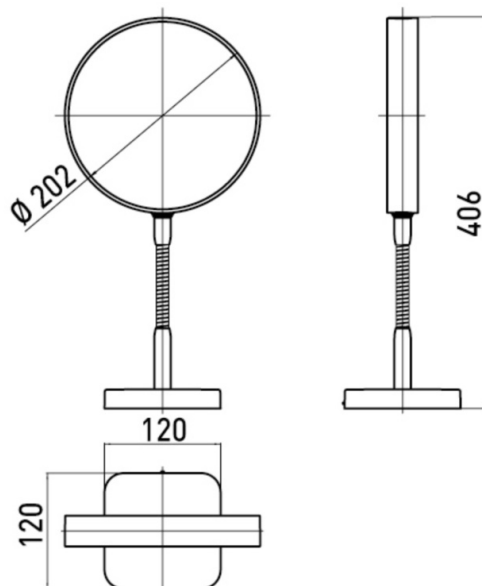

Data Sheet:

Emco Shaving & Cosmetics  
Tabletop Mirror, 3x/7x Magnification,  
Flex Arm, Round, Ø 202mm  
Art Nr 109500116

3 + 7 X

## Description:

Tabletop Bathroom Mirror with magnification designed for use as a Cosmetics Mirror or Shaving Mirror.

### Mirror:

- ▶ 200mm diameter double sided mirror with two magnifications - 3x and 7x
- ▶ Distortion Free Crystal glass mirror surface.
- ▶ 3x magnification - for general cosmetic and shaving duties.
- ▶ 7x extra strong magnification - for a highly detailed image.
- ▶ This model is not illuminated.

### Adjustment:

- ▶ Mirror turns on a swivel joint at its base.
- ▶ Flex arm. Height 406mm.