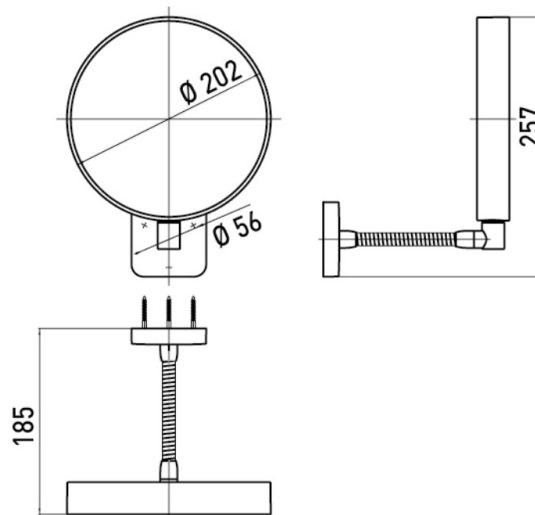

Data Sheet:

Emco Shaving & Cosmetics Wall Mirror 3x/7x Magnification, Flex Arm, Round, Ø 202mm - Art Nr 109500114

109500114.pdf

Description:

Wall-mounted Bathroom Mirror with magnification designed for use as a Cosmetics Mirror or Shaving Mirror

Mirror:

- ▶ 200mm diameter double sided mirror with two magnifications - 3x and 7x
- ▶ Distortion Free Crystal glass mirror surface.
- ▶ 3x magnification - for general cosmetic and shaving duties.
- ▶ 7x extra strong magnification - for a highly detailed image.
- ▶ This model is not illuminated.

Adjustment:

- ▶ Mirror swivels on a ball joint at its base.
- ▶ Single flex arm.

Installation:

- ▶ Wall mounted with multiple screws (included)

Finish: Chrome

Design: Nexus Product Design

Brand: EMCO

Order Code: 109500114