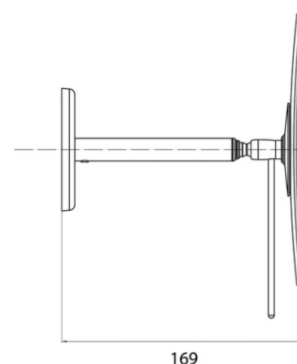

Data Sheet:

Emco BLACK Shaving & Cosmetics
Wall Mirror, 3x Magnification,
Fixed Arm, Rectangular
Art Nr 109413303

Description:

Wall-mounted Bathroom Mirror with magnification designed for use as a Cosmetics Mirror or Shaving Mirror

Mirror:

- ▶ 140x190mm single sided mirror with 3x magnification
- ▶ Distortion Free Crystal glass mirror surface.
- ▶ 3x magnification - for general cosmetic and shaving duties.
- ▶ This model is not illuminated.

Adjustment:

- ▶ Mirror swivels on a ball joint at its rear.
- ▶ Single fixed arm.

Installation:

- ▶ Wall mounted with multiple screws (included)

Finish: Black

Brand: EMCO

Order Code: 109413303

Made in Germany by EMCO