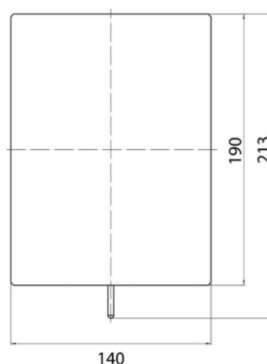

Data Sheet:

Emco BLACK Shaving & Cosmetics
Wall Mirror, 3x Magnification,
Fixed Arm, Rectangular
Art Nr 109413303

Description:

Wall-mounted Bathroom Mirror with magnification designed for use as a Cosmetics Mirror or Shaving Mirror

Mirror:

- ▶ 140x190mm single sided mirror with 3x magnification
- ▶ Distortion Free Crystal glass mirror surface.
- ▶ 3x magnification - for general cosmetic and shaving duties.
- ▶ This model is not illuminated.