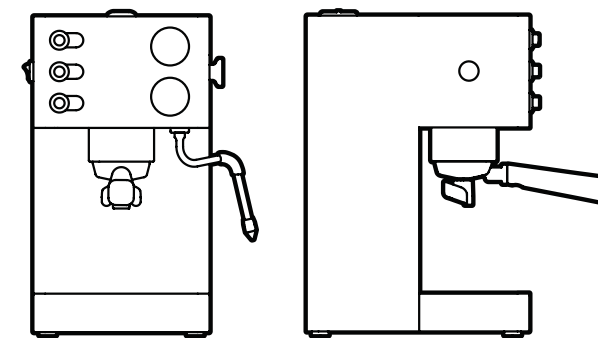

## Technical sheet

**Aesthetics and technology in a small space.**

Models:  
**PL81T - PL91T**

**Dimensions:** 22.5x27x38 cm  
**Weight:** PL81T 7,4kg - PL91T 9,2 kg  
**Pump pressure:** 15 bar  
**Water Tank Capacity:** 2.5 lt.  
**Brass boiler capacity:** PL81T 250 ml - PL91T 300 ml