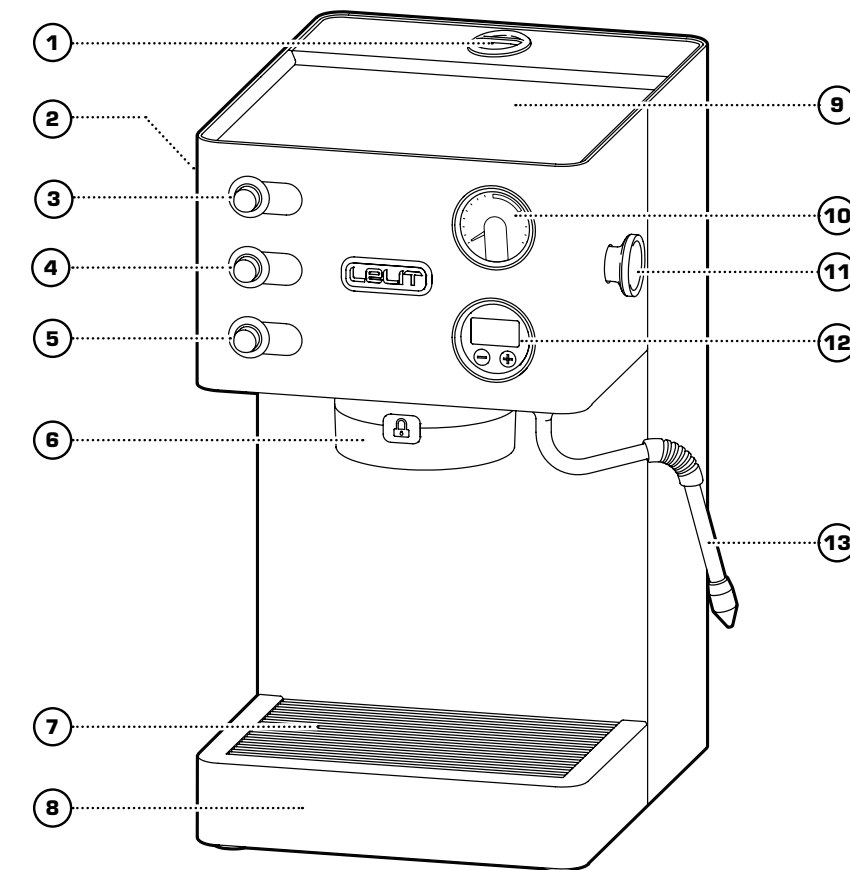

Accessories (not included)

Tampers

- **PLA471R**
  Lelit57 stainless steel tamper with red wood handle.
- **PLA481R**
  Lelit58 stainless steel tamper with red wood handle.
- **PLA471A**
  Lelit57 stainless steel tamper with aluminium handle.
- **PLA481A**
  Lelit58 stainless steel tamper with aluminium handle.

For cleaning

- **PLA170S**
  Lelit57 complete set of filters, including a blind filter.
- **PLA180S**
  Lelit58 complete set of filters, including a blind filter.
- **PLA9201**
  Package containing 40 single-dose bags of detergent for espresso brew groups.

PLA9202
Package containing 20 single-dose bags of detergent for burrs and grinding chambers.

PLA9101
Cleaning kit for coffee machines and filter holder (microfiber cloth, paintbrush and brush).

Resin filters

PLA930M
Package containing 2 Lelit resin filter for water tank (70 l endurance)

Vip Line
GRACE and VICTORIA

Technical sheet

Aesthetics and technology in a small space.

Models:
PL81T - PL91T

Dimensions: 22.5x27x38 cm
Weight: PL81T 7,4kg - PL91T 9,2 kg
Pump pressure: 15 bar
Water Tank Capacity: 2.5 lt.
Brass boiler capacity: PL81T 250 ml - PL91T 300 ml

Let our video show you how to use your espresso machine like a real barista.

To see the tutorial, please scan the QR-Code. To read the QR code, download the proper app from your store.

Open the leaflet for...

The quick start Guide

Vip Line
GRACE and VICTORIA
PL81T - PL91T

User manual code 7800015, REV 04
Art. PL81T - PL91T
©2018 Gemme Italian Producers Srl. All Rights Reserved
The information and pictures provided may be changed without notice to improve the machine performance.

User Manual

Grace - Victoria

Vip Line PL81T - PL91T

LELIT

User Manual

GRACE - VICTORIA

Vip line
PL81T - PL91T

The espresso machines that combine quality, design and technology