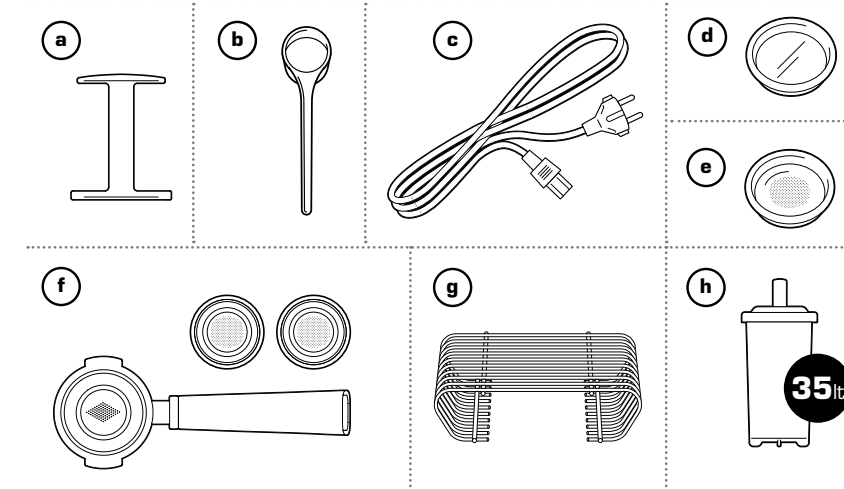

Accessories (not included)

Tampers

- **PLA471R**
  Lelit57 stainless steel tamper with red wood handle.
- **PLA481R**
  Lelit58 stainless steel tamper with red wood handle.
- **PLA471A**
  Lelit57 stainless steel tamper with aluminium handle.
- **PLA481A**
  Lelit58 stainless steel tamper with aluminium handle.

For cleaning

- **PLA170S**
  Lelit57 complete set of filters, including a blind filter.
- **PLA180S**
  Lelit58 complete set of filters, including a blind filter.
- **PLA9201**
  Package containing 40 single-dose bags of detergent for espresso brew groups.

PLA9202
Package containing 20 single-dose bags of detergent for burrs and grinding chambers.

PLA9101
Cleaning kit for coffee machines and filter holder (microfiber cloth, paintbrush and brush).

Resin filters

PLA930M
Package containing 2 Lelit resin filter for water tank (70 l endurance)

Vip Line
GRACE and VICTORIA

Technical sheet

Aesthetics and technology in a small space.

Models:
PL81T - PL91T

Dimensions: 22.5x27x38 cm
Weight: PL81T 7,4kg - PL91T 9,2 kg
Pump pressure: 15 bar
Water Tank Capacity: 2.5 lt.
Brass boiler capacity: PL81T 250 ml - PL91T 300 ml

Let our video show you how to use your espresso machine like a real barista.

To see the tutorial, please scan the QR-Code. To read the QR code, download the proper app from your store.

Open the leaflet for...

The quick start Guide

Vip Line
GRACE and VICTORIA
PL81T - PL91T

User manual code 7800015, REV 04
Art. PL81T - PL91T
©2018 Gemme Italian Producers Srl. All Rights Reserved
The information and pictures provided may be changed without notice to improve the machine performance.

User Manual

Grace - Victoria

Vip Line PL81T - PL91T

LELIT

User Manual

GRACE - VICTORIA

Vip line
PL81T - PL91T

The espresso machines that combine quality, design and technology