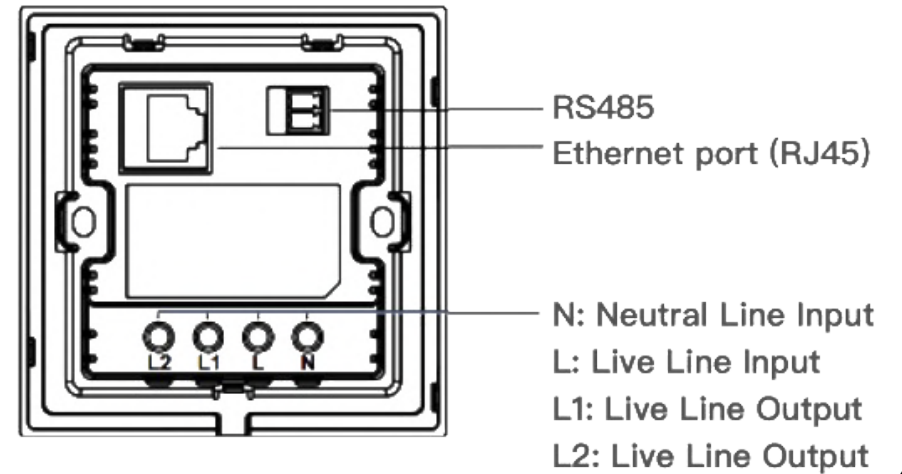

6" Touch Control Panel

- Special for whole home automation, actually a panelled home hub with touch screen. Connect over 100+ smart devices.
- Support Devices Control | Scenes Interactions | Zigbee Gateway
- There's a knob on 6 inch S8E panel, that's an all-in-one switch which controls multiple variates like lights brightness, AC temperature, curtain extend percentage etc.
- There's a knob on 6 inch S8E panel, that's an all-in-one switch which controls multiple variates like lights brightness, AC temperature, curtain extend percentage etc.
- Input: 100~240VAC, 50/60Hz
- Power: 2 Circuits, ≤ 200W Each (RS 485, RJ45, 2 Relays)
- Wireless Protocol: Wi-Fi, Bluetooth, Zigbee
- Dimension 205.6x85.6x10mm (without the base)
- Dimension 205.6x85.6x37.2mm (with the base)
- Dimension 60.9*62.9*24.6mm (the back base)

4" Touch Control Panel

Main Features

- One Smart control panel could control all your smart switches, smart plugs, lights, air conditioners, curtains, locks, security cameras, smart sensors, up to 100+ ZigBee sub devices.
- 4-inch HD LCD, IPS, multi touch screen, Dual array microphone with noise reduction, Auto light sensor, built in 1W speaker, simple in wall installation.
- The Smart control panel also has ZigBee Gateway function.
- WiFi, BLE, ZigBee all in one. Configure the sub devices and scenes in the smart phone APP and real-time synchronization.