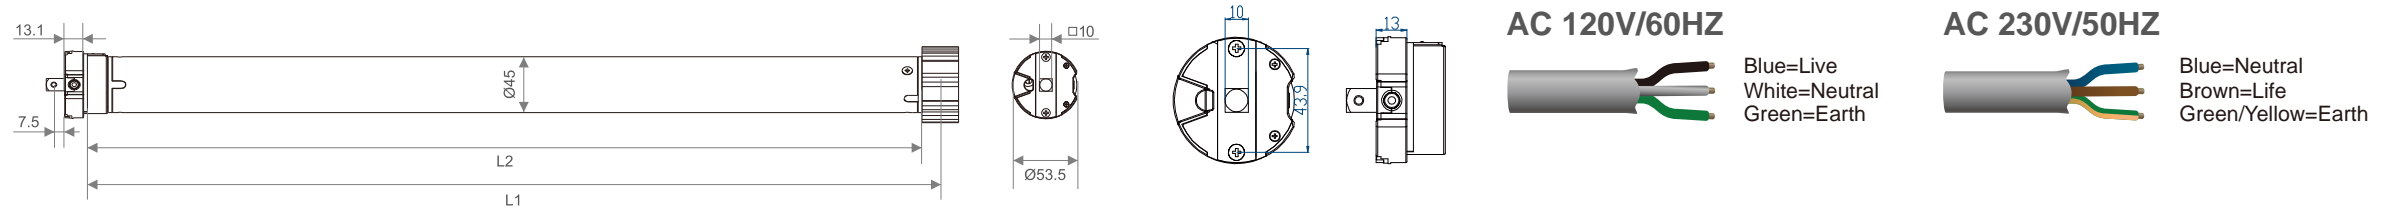

Motorized Roller Blinds

Motorized Roller Shutter

Motorized Awning

Motorized Ceiling Curtain

- With crown & adapte for 50mm round tube.

Dimension Drawing

45 mm Tuya WiFi Tubular Motor Technical Parameters

230V / 50Hz --- IP44