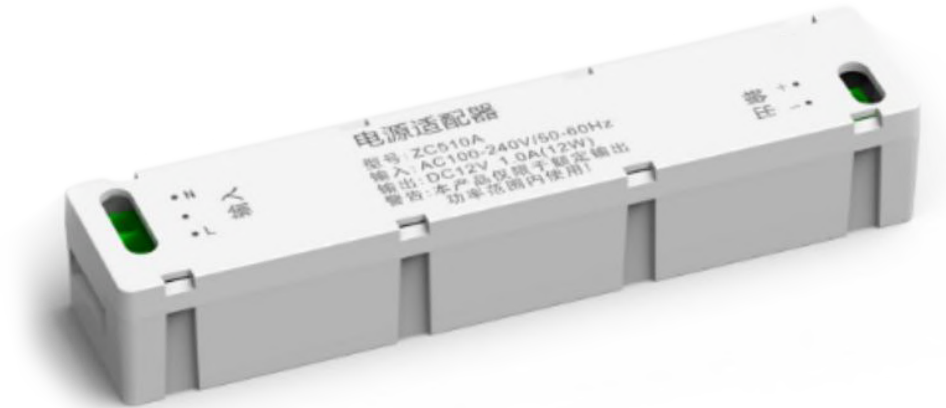

Motor parameter

Item No.	Input voltage	Max power	Rated frequency	Rated torque	Rated RPM	Working noise	Max load
ZM24E-08/33-1	12VDC	12W	/	0.8N.m	33PRM	32- 35dB	6KG
ZM24E-1/33-2	12VDC	12W	/	1N.m	33PRM	32- 35dB	8KG

● Difference between single output shaft motor and dual output shaft motor

Single output shaft motor: single output shaft motor has only one side output head, it is installed on the side of the top slot, its body is short, suitable for the width of 0.5~1.5 meters of blinds, honeycomb blinds, Roman blinds, etc., the maximum load is 6KG.

Dual output shaft motor: dual output shaft motor has bilateral output head, it is installed in the middle of the top slot, it has the characteristics of uniform and stable force, its body is longer than the single output, suitable for the width of $\geq 0.8\text{m}$ blinds, honeycomb blinds, Roman blinds, etc., the maximum load is 8KG.

● Motor standard accessories

- 1、 Motor bracket*2
- 2、 4-corner long shaft sleeve (single output*1 , double output*2)
- 3、 6-corner long shaft sleeve (single output*1 , double output*2)
- 4、 fixing ring*2
- 5、 Power adapter*1 (input voltage : 90-240V AC , output voltage : 12V DC current : 1A)

24 Motor power adapter