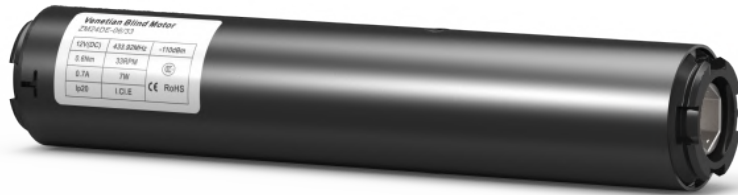

24E Electronic limit blinds motor

Motorized Venetian Blinds

Motorized Pleated blinds

Motorized Honeycomb blinds

Motorized Roman blinds

24 single output shaft motor

24 dual output shaft motor

24 tubular motor has the characteristics of small body, low noise, constant speed, etc. It is mainly used for electric blinds, Motorized roman blinds, motorized honeycomb blinds and electric ceiling honeycomb blinds, etc. It can be equipped with external intelligent module to achieve intelligent home system control; 24 The motor adopts external power adapter for power supply, electronic limit, easy and convenient debugging