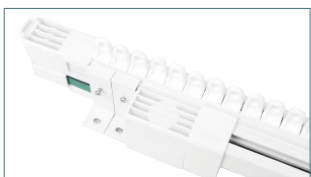

Z-wave Curtain Motor

KNX Curtain Motor

5-wire Curtain Motor

Extendable Curtain Track System

82 Series Tuya WiFi Curtain Motor

82 Series Tuya Zigbee Curtain Motor

- Extendable curtain track system including curtain motor, extendable curtain track, RF433 remote control & complete set accessories.
- Suitable for straight window.
- Track size: 1.8m-3.3m; 2.4m-4.5m; 3.0m-5.7m
- Double open (center open) only.
- Ceiling mount / wall mount optional
- Motor type: 82 Series Tuya WiFi / Zigbee curtain motor
- Manual or Auto-control