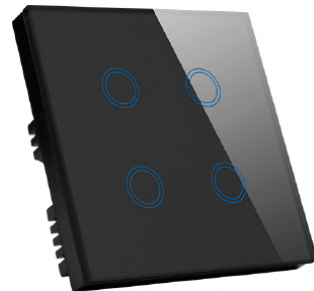

MG-UKWF02W

MG-UKWF03W

MG-UKWF04W

MG-UKWF02B

MG-UKWF03B

MG-UKWF04B

Wifi Touch Switch

- App Control –Control switches from anywhere with your smart phone.(Smart Life TUYA)
- Voice Control –Works perfectly with Amazon Alexa, Google Home
- Power statistics–You can check the electricity statistics per switch anytime
- Timing–Set scheduled/countdown timers to turn on/off at specified time
- Share Control– Control your smart home together with your family
- Smart Scene– You can set the switch easily to achieve the desired scene mode
- Tempered glass panel, easy to clean,non-discoloring, always look as new.
- With red and blue LED indicator,very distinguished.
- Control the switch directly ,No gateway required.
- Easy to install,Neutral wire required
- Status indication
- Support 2 way and 4 way