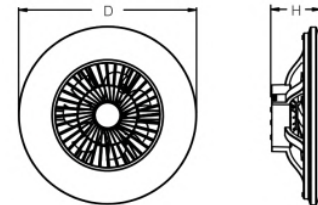

- Lighting style: 1.Starlight Cover 2.Opal White Cover
- Available by Tuya smart control
- 6 gears adjustable wind by remote and stepless wind speed
- Low noise,The leaf fan can realize the setting of forward and reverse transfer,
- The integrated backside part;
- High photosynthetic efficiency,safe environmental protection
- Less power consumption,long life,
- Easy installation & easy control.

Item No.	323052-	323052-
Lampshade	starlight	opal white
Size(D*H)	Φ60.4x17cm	
Input voltage	220-240VAC + 24VDC motor	
Work frequency	50Hz	
Luminous flux	4000LM(when mixed to 4000K)	
CCT	3000K-5500K	
Lamp Power	Max.40W	
Fan Power	Max.20W