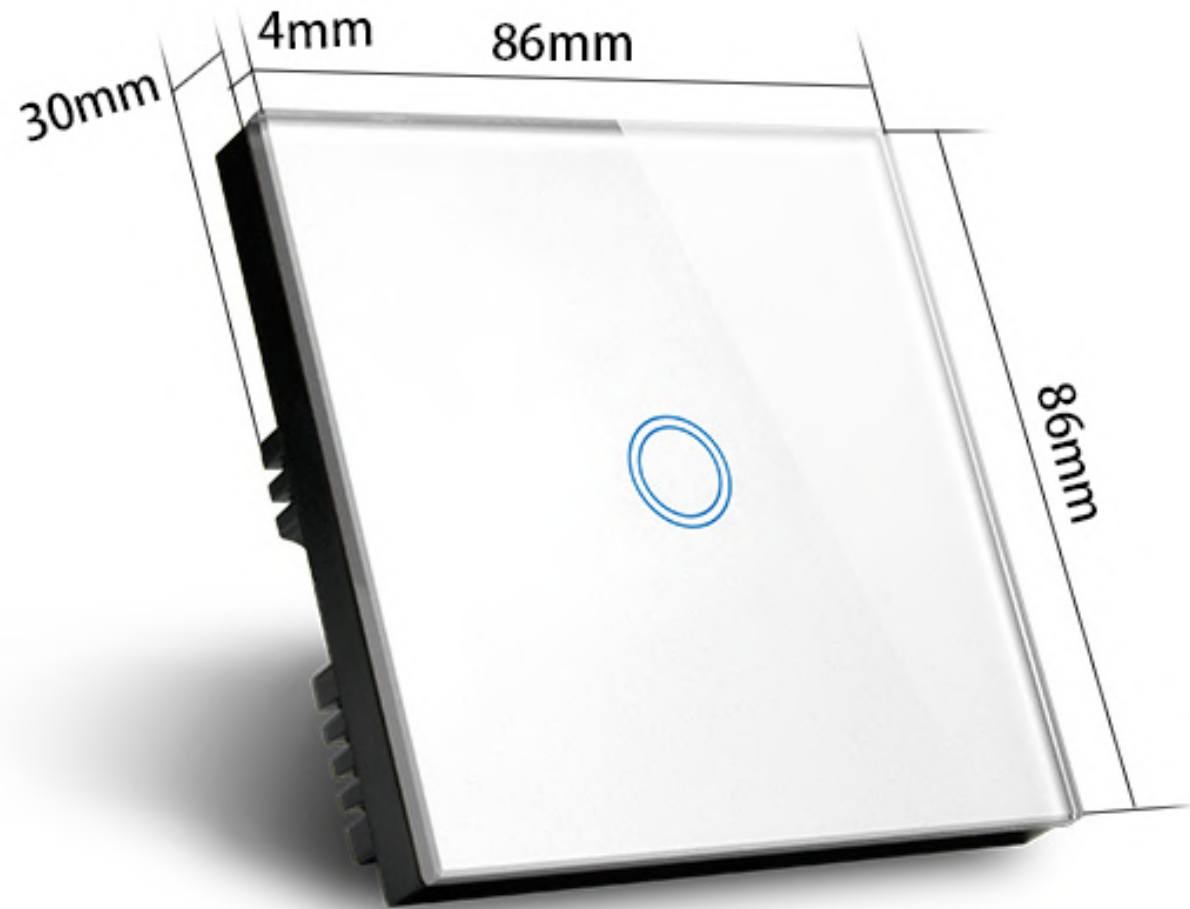

MG-UKWG01B

Wifi 4Gang Switches & Wall Socket

- App Control –Control switches from anywhere with your smart phone.(Smart Life TUYA)
- Voice Control –Works perfectly with Amazon Alexa, Google Home
- Power statistics–You can check the electricity statistics per switch anytime
- High quality crystal tempered glass panel design, never fade.
- With blue LED indicator, very distinguished.
- E-start, no sparking contacts.
- Lamps and wall socket status indication
- Touch button to turn on/off the lamp and socket
- Applicable to all the common lamps, such as incandescent, fluorescent lamps, led lamps ,motor and so on
- Suitable for home, office, hotel, hospital and so on.

Specifications

Dimension: 147*86*40MM

Operating voltage:110V-240V/50-60HZ

Rated load:625W/Gang

Wall socket load:13A

Frequency: Wifi 2.4G

Wireless Fidelity: 802.11b/g/n

UK Standard (Wi-Fi Version)