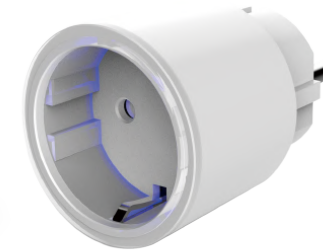

Tuya WiFi Smart Socket

UK

EU

US

WiFi Smart Socket

- Single Socket
- SmartLife APP Control
- Alexa / Google Home Voice Control

Wireless standard	IEEE802.11b/g/n,2.4GHz
Pin type	EU/US/UK
Housing color	White
Plastic material	ABS+PC