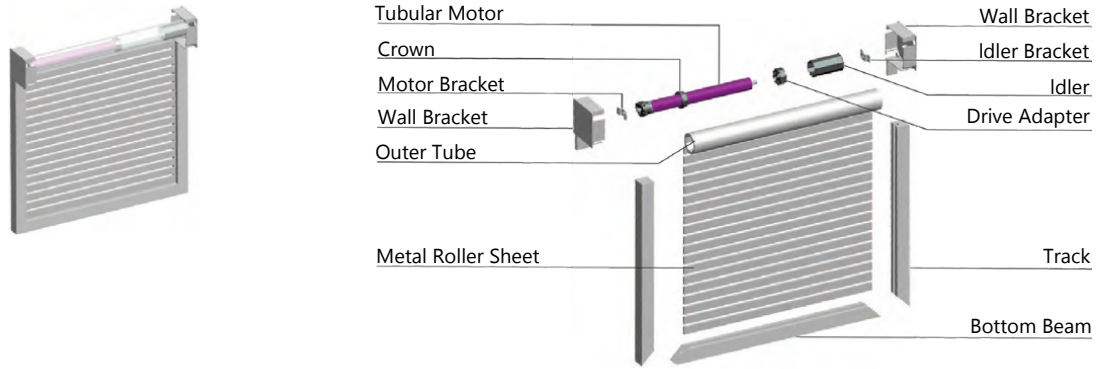

▼ Motorized Roller Shutter