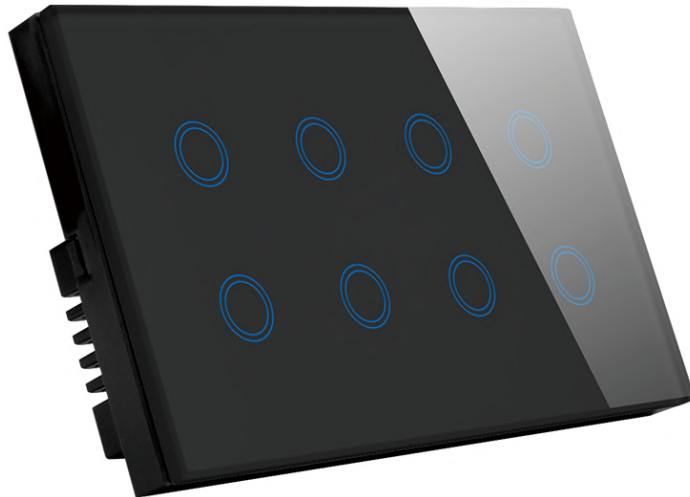

Tuya WiFi & Zigbee Smart Touch Switch

EU

US

WiFi/Zigbee Glass Cover Touch Switch

- 100-240VAC 50/60Hz
- 10A, 600w/gang
- 1/2/3/4-gang optional
- White/Black/Golden colors optional
- Live wire/Live+Neutral wire optional
- EU/UK/US standard optional
- SmartLife app control
- Alexa / Google Home voice control

New Smart Switches

EU/UK WiFi Dimmer Touch Switch

EU/UK WiFi (20A) Water Heater Touch Switch

EU Smart WiFi Curtain Switch

US WiFi Dimmer Touch Switch

US WiFi (20A) Water Heater Touch Switch

US WiFi Smart Curtain Switch

MG-UKCM01B

Wifi 8 Gang Switch

- App Control –Control switches from anywhere with your smart phone.(Smart Life TUYA)
- Voice Control –Works perfectly with Amazon Alexa, Google Home
- Power statistics–You can check the electricity statistics per switch anytime
- Timing–Set scheduled/countdown timers to turn on/off at specified time
- Smart Scene–You can set the switch easily to achieve the desired scene mode
- Tempered glass panel, easy to clean,non-discoloring,always look as new.
- Control the switch directly ,No gateway required.
- Easy to install,Neutral wire required
- Status indication
- Support RF Remote Control