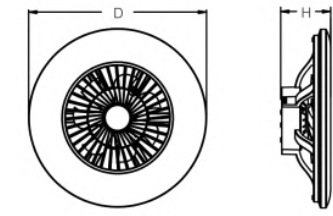

- Lighting style: 1.Starlight Cover 2.Opal White Cover
- Available by Tuya smart control
- 6 gears adjustable wind by remote and stepless wind speed
- Low noise,The leaf fan can realize the setting of forward and reverse transfer,
- The integrated backside part;
- High photosynthetic efficiency,safe environmental protection
- Less power consumption,long life,
- Easy installation & easy control.

Item No.	323052-	323052-
Lampshape	starlight	opal white
Size(D*H)	Φ60.4x17cm	
Input voltage	220-240VAC + 24VDC motor	
Work frequency	50Hz	
Luminous flux	4000LM(when mixed to 4000K)	
CCT	3000K-5500K	
Lamp Power	Max.40W	
Fan Power	Max.20W