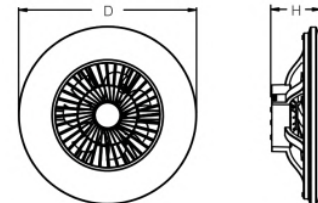

- Lighting style: 1.Starlight Cover 2.Opal White Cover
- Available by Tuya smart control
- 6 gears adjustable wind by remote and stepless wind speed
- Low noise,The leaf fan can realize the setting of forward and reverse transfer,
- The integrated backside part;
- High photosynthetic efficiency,safe environmental protection
- Less power consumption,long life,
- Easy installation & easy control.

Item No.	323052-5	323052-6
Lampshape	starlight	opal white
Size(D*H)	Φ60.4x17cm	
Input voltage	220-240VAC + 24VDC motor	
Work frequency	50Hz	
Luminous flux	4000LM(when mixed to 4000K)	
CCT	3000K-5500K	
Lamp Power	Max.40W	
Fan Power	Max.20W