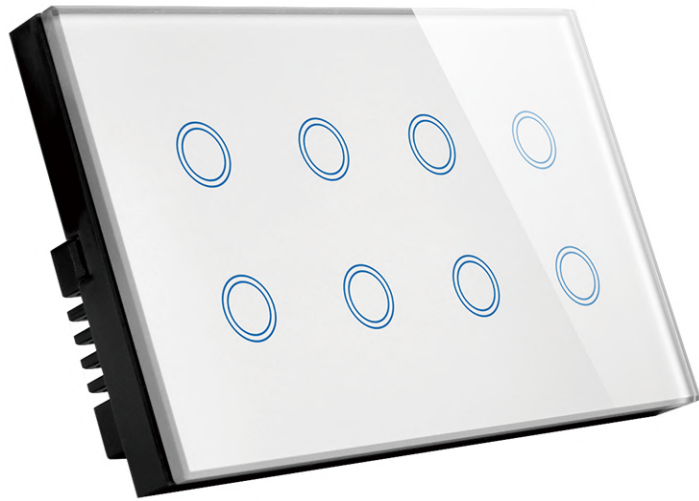

New Smart Switches

EU/UK WiFi Dimmer Touch Switch

EU/UK WiFi (20A) Water Heater Touch Switch

EU Smart WiFi Curtain Switch

US WiFi Dimmer Touch Switch

US WiFi (20A) Water Heater Touch Switch

US WiFi Smart Curtain Switch

147 Standard (Wi-Fi Version)

Specifications

Dimension: 147*86*40MM

Operating voltage: 110V-240V/50-60HZ

Rated load: 625W/Gang

Frequency: Wifi 2.4G

Wireless Fidelity: 802.11b/g/n

MG-UKCM01W

MG-UKCM01B

Wifi 8 Gang Switch

- App Control –Control switches from anywhere with your smart phone.(Smart Life TUYA)
- Voice Control –Works perfectly with Amazon Alexa, Google Home
- Power statistics–You can check the electricity statistics per switch anytime
- Timing–Set scheduled/countdown timers to turn on/off at specified time
- Smart Scene–You can set the switch easily to achieve the desired scene mode
- Tempered glass panel, easy to clean,non-discoloring,always look as new.
- Control the switch directly ,No gateway required.
- Easy to install,Neutral wire required
- Status indication
- Support RF Remote Control