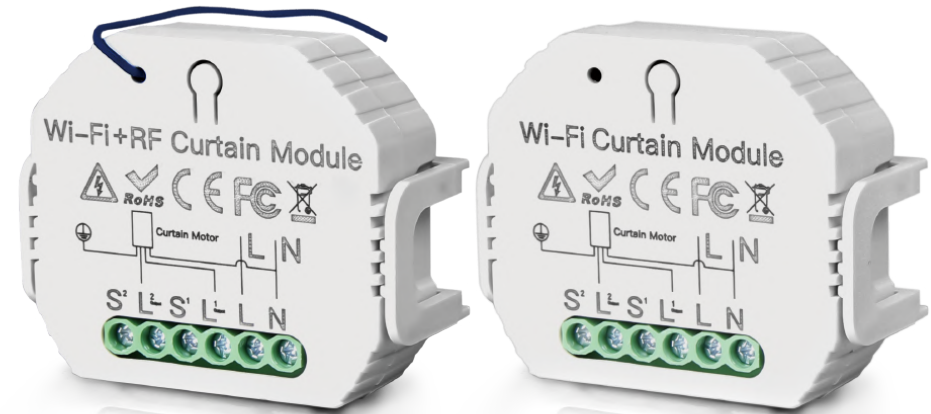

● Motor standard accessories

- 1、 Motor bracket*2
- 2、 4-corner long shaft sleeve (single output*1 , double output*2)
- 3、 6-corner long shaft sleeve (single output*1 , double output*2)
- 4、 fixing ring*2
- 5、 Power adapter*1 (input voltage : 90-240V AC , output voltage : 12V DC current : 1A)

24 Motor power adapter

Smart Home

04

Smart Module

- Tuya WiFi Curtain Module
- Tuya WiFi / Zigbee Switch Module

Tuya WiFi Curtain Module

WiFi Curtain Module / WiFi + RF433 Curtain Module

- SmartLife APP Control + RF433 Remote Control
- Alexa / Google Home Voice Control
- Applicable Motor: 4-wire or 5-wire mechanic motor

Tuya WiFi Switch Module

- SmartLife APP Control+RF433 Remote Control
- Alexa / Google Home Voice Control
- Application: Household appliances, lighting, etc.

Smart Home

05

Smart Switch & Socket

- Tuya WiFi & Zigbee Smart Button Switch
- Tuya WiFi & Zigbee Smart Touch Switch
- Tuya WiFi Smart Socket
- Tuya WiFi Dimmer Switch
- Tuya WiFi Water Heater Switch
- Tuya WiFi Curtain Switch
- 6" Touch Control Panel
- 4" Touch Control Panel
- 5.7" Touch Control Panel
- 147 Standard (Wi-Fi Version)
- UK Standard (Wi-Fi Version)
- Tuya 1/2/3gang wall switch panel
- Tuya smart wifi appliance wall socket
- Tuya double frame smart socket

Tuya WiFi & Zigbee Smart Button Switch

WiFi/Zigbee Button Switch

- 100-240VAC 50/60Hz
- 10A, 600w/gang
- 1/2/3/4-gang optional
- White color
- Live wire/Live+Neutral wire optional
- EU/UK/US standard optional
- SmartLife app control
- Alexa / Google Home voice control