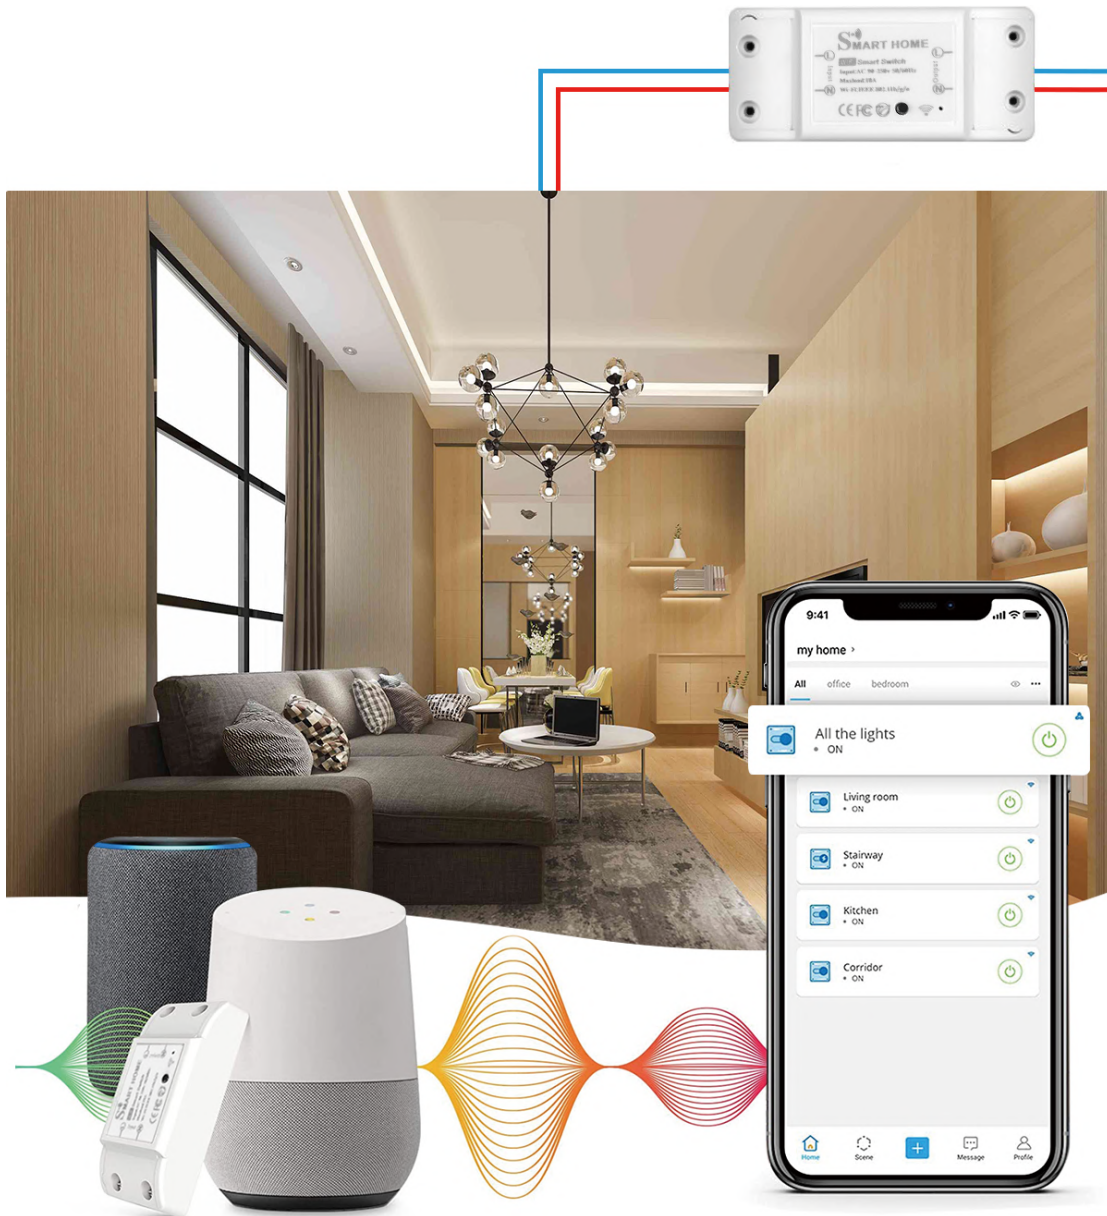

24 Motor power adapter

Smart Home

04

Smart Module

- Tuya WiFi Curtain Module
- Tuya WiFi / Zigbee Switch Module

Tuya WiFi Curtain Module

WiFi Curtain Module / WiFi + RF433 Curtain Module

- SmartLife APP Control + RF433 Remote Control
- Alexa / Google Home Voice Control
- Applicable Motor: 4-wire or 5-wire mechanic motor

Tuya WiFi Switch Module

- SmartLife APP Control+RF433 Remote Control
- Alexa / Google Home Voice Control
- Application: Household appliances, lighting, etc.

Smart Home

05

Smart Switch & Socket

- Tuya WiFi & Zigbee Smart Button Switch
- Tuya WiFi & Zigbee Smart Touch Switch
- Tuya WiFi Smart Socket
- Tuya WiFi Dimmer Switch
- Tuya WiFi Water Heater Switch
- Tuya WiFi Curtain Switch
- 6" Touch Control Panel
- 4" Touch Control Panel
- 5.7" Touch Control Panel
- 147 Standard (Wi-Fi Version)
- UK Standard (Wi-Fi Version)
- Tuya 1/2/3gang wall switch panel
- Tuya smart wifi appliance wall socket
- Tuya double frame smart socket

Tuya WiFi & Zigbee Smart Button Switch

WiFi/Zigbee Button Switch

- 100-240VAC 50/60Hz
- 10A, 600w/gang
- 1/2/3/4-gang optional
- White color
- Live wire/Live+Neutral wire optional
- EU/UK/US standard optional
- SmartLife app control
- Alexa / Google Home voice control

Tuya WiFi & Zigbee Smart Touch Switch

EU

US

WiFi/Zigbee Glass Cover Touch Switch

- 100-240VAC 50/60Hz
- 10A, 600w/gang
- 1/2/3/4-gang optional
- White/Black/Golden colors optional
- Live wire/Live+Neutral wire optional
- EU/UK/US standard optional
- SmartLife app control
- Alexa / Google Home voice control