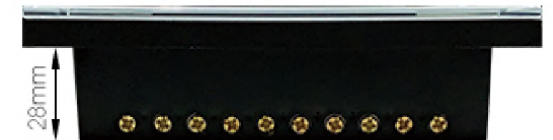

147 Standard (Wi-Fi Version)

Specifications

Dimension: 147*86*40MM

Operating voltage: 110V-240V/50-60HZ

Rated load: 625W/Gang

Frequency: Wifi 2.4G

Wireless Fidelity: 802.11b/g/n

MG-UKCM01W