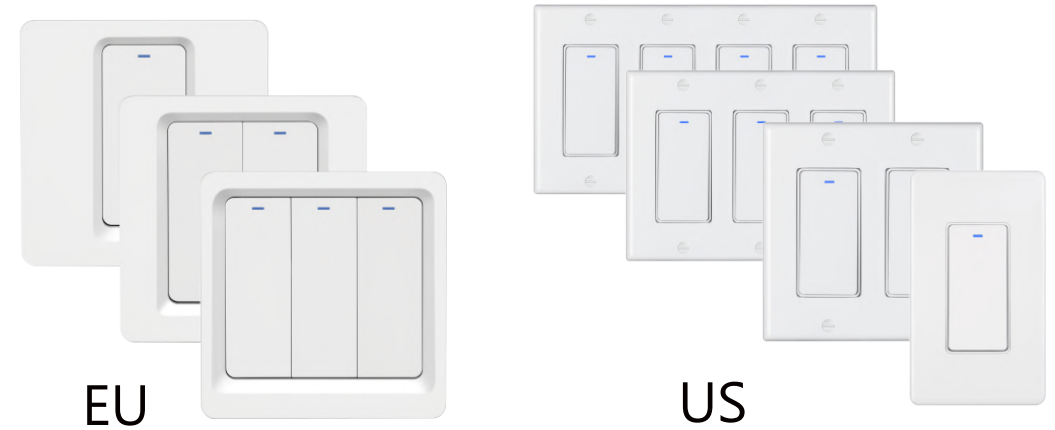

Tuya WiFi Switch Module

- SmartLife APP Control+RF433 Remote Control
- Alexa / Google Home Voice Control
- Application: Household appliances, lighting, etc.

Smart Home

05

Smart Switch & Socket

- Tuya WiFi & Zigbee Smart Button Switch
- Tuya WiFi & Zigbee Smart Touch Switch
- Tuya WiFi Smart Socket
- Tuya WiFi Dimmer Switch
- Tuya WiFi Water Heater Switch
- Tuya WiFi Curtain Switch
- 6" Touch Control Panel
- 4" Touch Control Panel
- 5.7" Touch Control Panel
- 147 Standard (Wi-Fi Version)
- UK Standard (Wi-Fi Version)
- Tuya 1/2/3gang wall switch panel
- Tuya smart wifi appliance wall socket
- Tuya double frame smart socket

Tuya WiFi & Zigbee Smart Button Switch

WiFi/Zigbee Button Switch

- 100-240VAC 50/60Hz
- 10A, 600w/gang
- 1/2/3/4-gang optional
- White color
- Live wire/Live+Neutral wire optional
- EU/UK/US standard optional
- SmartLife app control
- Alexa / Google Home voice control