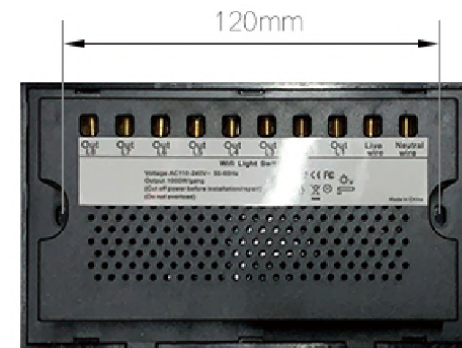

New Smart Switches

EU/UK WiFi Dimmer Touch Switch

EU/UK WiFi (20A) Water Heater Touch Switch

EU Smart WiFi Curtain Switch

US WiFi Dimmer Touch Switch

US WiFi (20A) Water Heater Touch Switch

US WiFi Smart Curtain Switch

147 Standard (Wi-Fi Version)

Specifications

Dimension: 147*86*40MM

Operating voltage: 110V-240V/50-60HZ

Rated load: 625W/Gang

Frequency: Wifi 2.4G

Wireless Fidelity: 802.11b/g/n

MG-UKCM01W