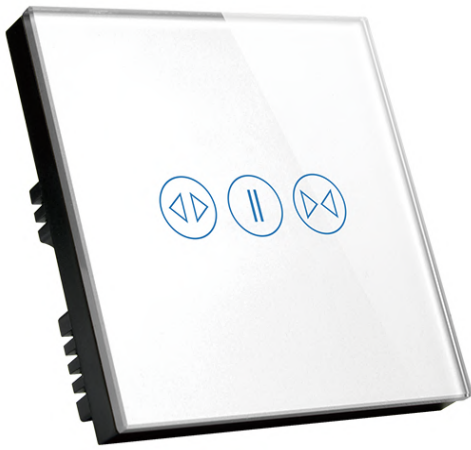

MG-UKWFC01W