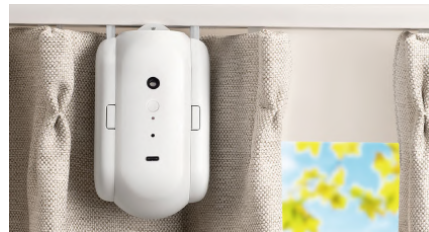

02/ Smart Curtain Robot

- Tuya Bluetooth Smart Curtain Robot