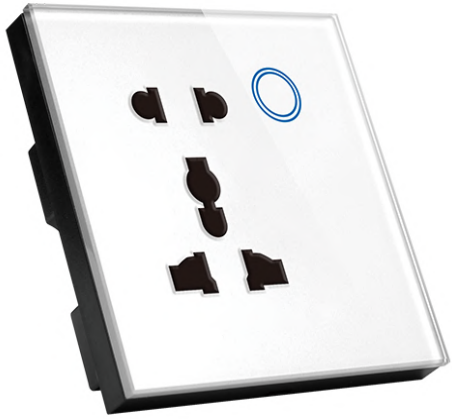

MG-UKWF02W

MG-UKWF03W

MG-UKWF04W

MG-UKWF02B

MG-UKWF03B

MG-UKWF04B

Wifi Touch Switch

- App Control –Control switches from anywhere with your smart phone.(Smart Life TUYA)
- Voice Control –Works perfectly with Amazon Alexa, Google Home
- Power statistics–You can check the electricity statistics per switch anytime
- Timing–Set scheduled/countdown timers to turn on/off at specified time
- Share Control– Control your smart home together with your family
- Smart Scene– You can set the switch easily to achieve the desired scene mode
- Tempered glass panel, easy to clean,non-discoloring, always look as new.
- With red and blue LED indicator,very distinguished.
- Control the switch directly ,No gateway required.
- Easy to install,Neutral wire required
- Status indication
- Support 2 way and 4 way