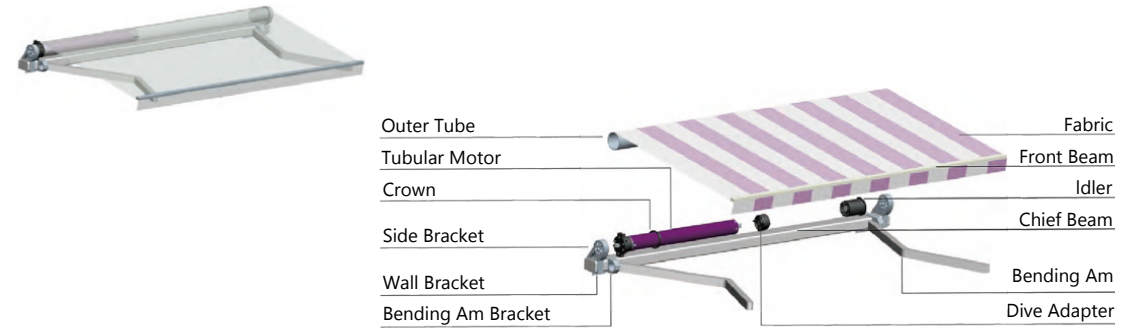

▼ Motorized Roller Shutter

▼ Motorized Wood Venetian Blind

▼ Motorized Roller Blind

▼ Motorized Awning

▼ Motorized Screen

25mm Tuya WiFi / Zigbee Tubular Motor

- Rated Torque : 0.8N.m / 1.5N.m
- Rated Voltage : 100-240V, 50/60Hz
- With crown & adapte for 38mm groove tube.
- Suitable for zebra blind / roller blind / Shangri-La blind etc.
- Super quiet & precise motor