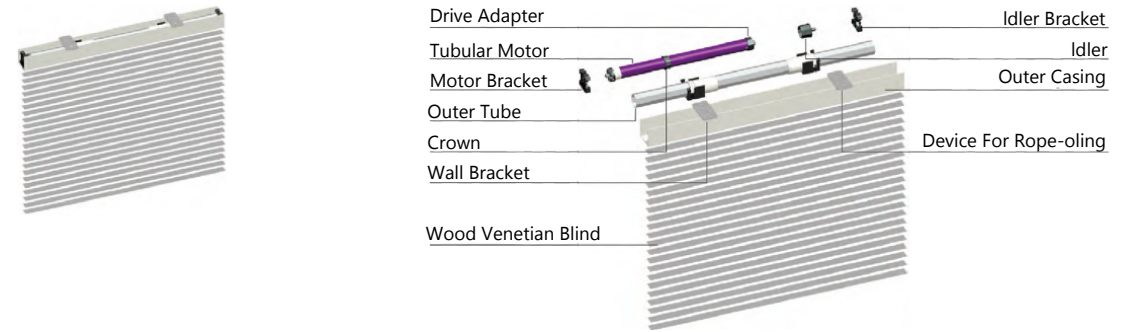

▼ Motorized Wood Venetian Blind