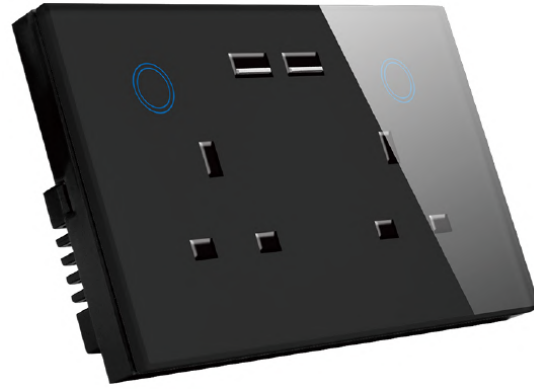

MG-UKCM01B

Wifi 8 Gang Switch

- App Control –Control switches from anywhere with your smart phone.(Smart Life TUYA)
- Voice Control –Works perfectly with Amazon Alexa, Google Home
- Power statistics–You can check the electricity statistics per switch anytime
- Timing–Set scheduled/countdown timers to turn on/off at specified time
- Smart Scene–You can set the switch easily to achieve the desired scene mode
- Tempered glass panel, easy to clean,non-discoloring,always look as new.
- Control the switch directly ,No gateway required.
- Easy to install,Neutral wire required
- Status indication
- Support RF Remote Control

MG-UKWB01W

MG-UKWB01B

MG-UKSocketU01

MG-UKSocketU02

Wifi Wall Socket & USB Charger

- App Control –Control switches from anywhere with your smart phone.(Smart Life TUYA)
- Voice Control –Works perfectly with Amazon Alexa, Google Home
- Power statistics–You can check the electricity statistics per switch anytime
- High quality crystal tempered glass panel design, never fade.
- With blue LED indicator, very distinguished.
- Wall socket status indication
- With 2 USB charger.
- Touch button to turn on/off the wall socket
- Applicable to all the common lamps, such as incandescent, fluorescent lamps, led lamps ,motor and so on
- Suitable for home, office, hotel, hospital and so on.