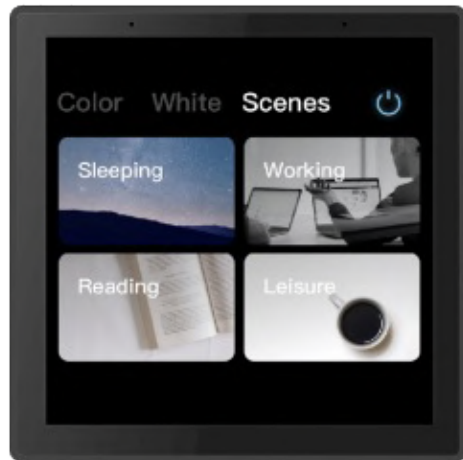

4" Touch Control Panel

Main Features

- One Smart control panel could control all your smart switches, smart plugs, lights, air conditioners, curtains, locks, security cameras, smart sensors, up to 100+ ZigBee sub devices.
- 4-inch HD LCD, IPS, multi touch screen, Dual array microphone with noise reduction, Auto light sensor, built in 1W speaker, simple in wall installation.
- The Smart control panel also has ZigBee Gateway function.
- WiFi, BLE, ZigBee all in one. Configure the sub devices and scenes in the smart phone APP and real-time synchronization.

Lighting control system

Indoor Environment System

Community Monitoring System

Access Control System

Media System

Scene Control System

Home Security System

Fire Alarm System

5.7" Touch Control Panel

5.7" Smart Home Touch Screen Control Panel is a multifunctional control panel for Smart Home, Home Automation System and Smart Hotel Room Control System. Can control all the electronics, such as the lights, electric curtains, air conditioners, smart locks, security cameras, etc.