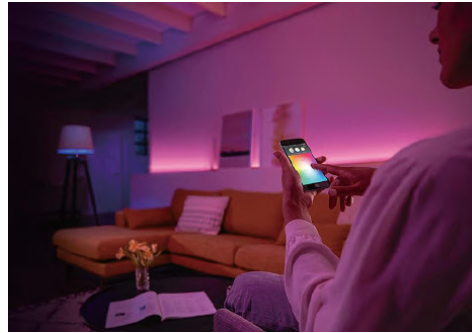

06/ Smart Lighting

- Tuya WiFi LED Bulb
- Tuya WiFi LED Ambient Light
- Tuya WiFi RGB LED Strip
- Tuya Smart Control Ceiling Fan Light with Black Painting Frame
- Tuya Smart Control Ceiling Fan Light with Chrome Plated Frame
- Tuya Smart Control Ceiling Fan Light with Wooden Effect Frame
- Tuya Smart Control Ceiling Fan Light D:600mm