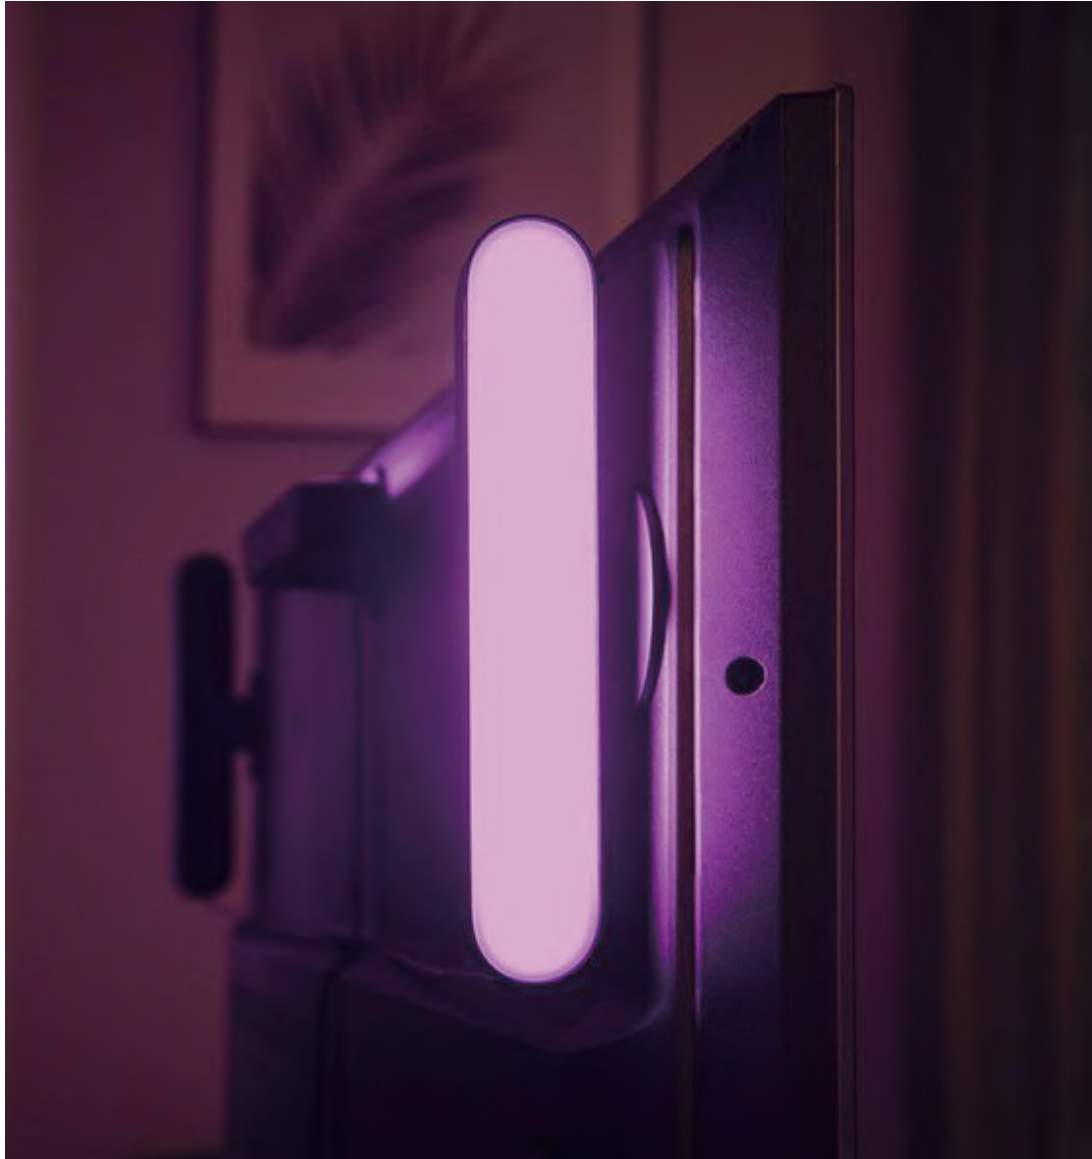

Tuya WiFi LED Bulb

9W Smart Wi-Fi Light Bulb

- (RGB+Cold White+Warm White)
- (RGB + Warm White)
- (RGB + Cold White)
- SmartLife app control
- Alexa / Google Home voice control

Tuya WiFi LED Ambient Light