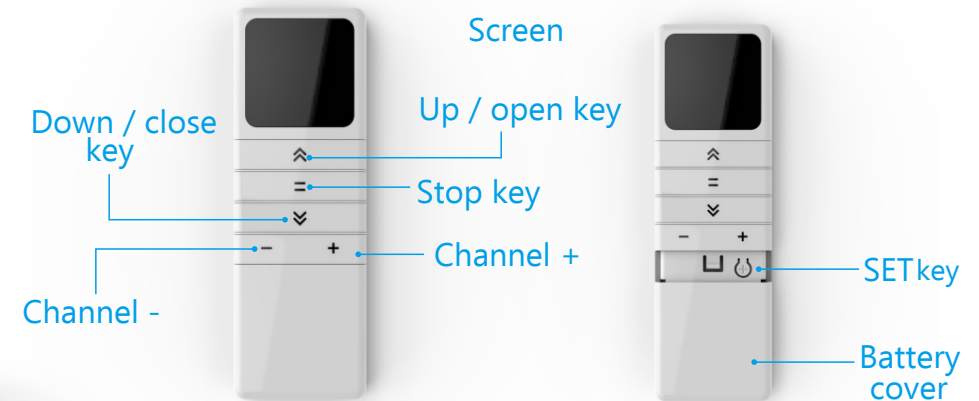

24E Electronic limit blinds motor

Motorized Venetian Blinds

Motorized Pleated blinds

Motorized Honeycomb blinds

Motorized Roman blinds

24 single output shaft motor

24 dual output shaft motor

24 tubular motor has the characteristics of small body, low noise, constant speed, etc. It is mainly used for electric blinds, Motorized roman blinds, motorized honeycomb blinds and electric ceiling honeycomb blinds, etc. It can be equipped with external intelligent module to achieve intelligent home system control; 24 The motor adopts external power adapter for power supply, electronic limit, easy and convenient debugging

- Wireless remote control
- Electric limit
- Connect with smart home system
- Constant speed function

Motor version

- Enhanced version
- intelligence version
- WIFI version
- Tuya Zigbee
- Tuya Wifi
- Tmall directly connect