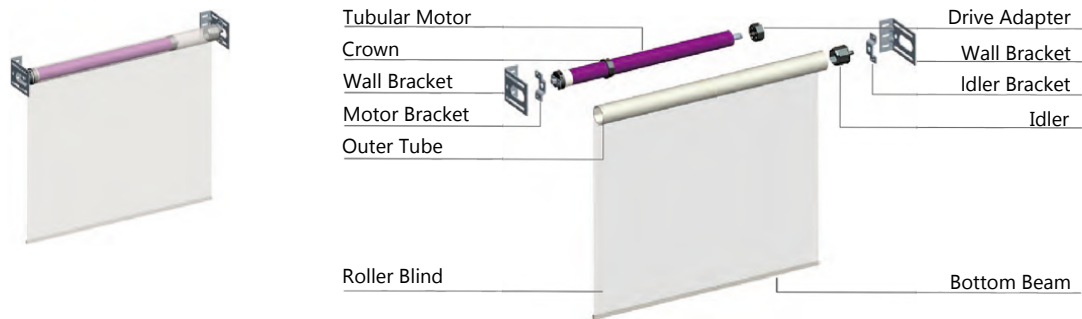

▼ Motorized Roller Blind