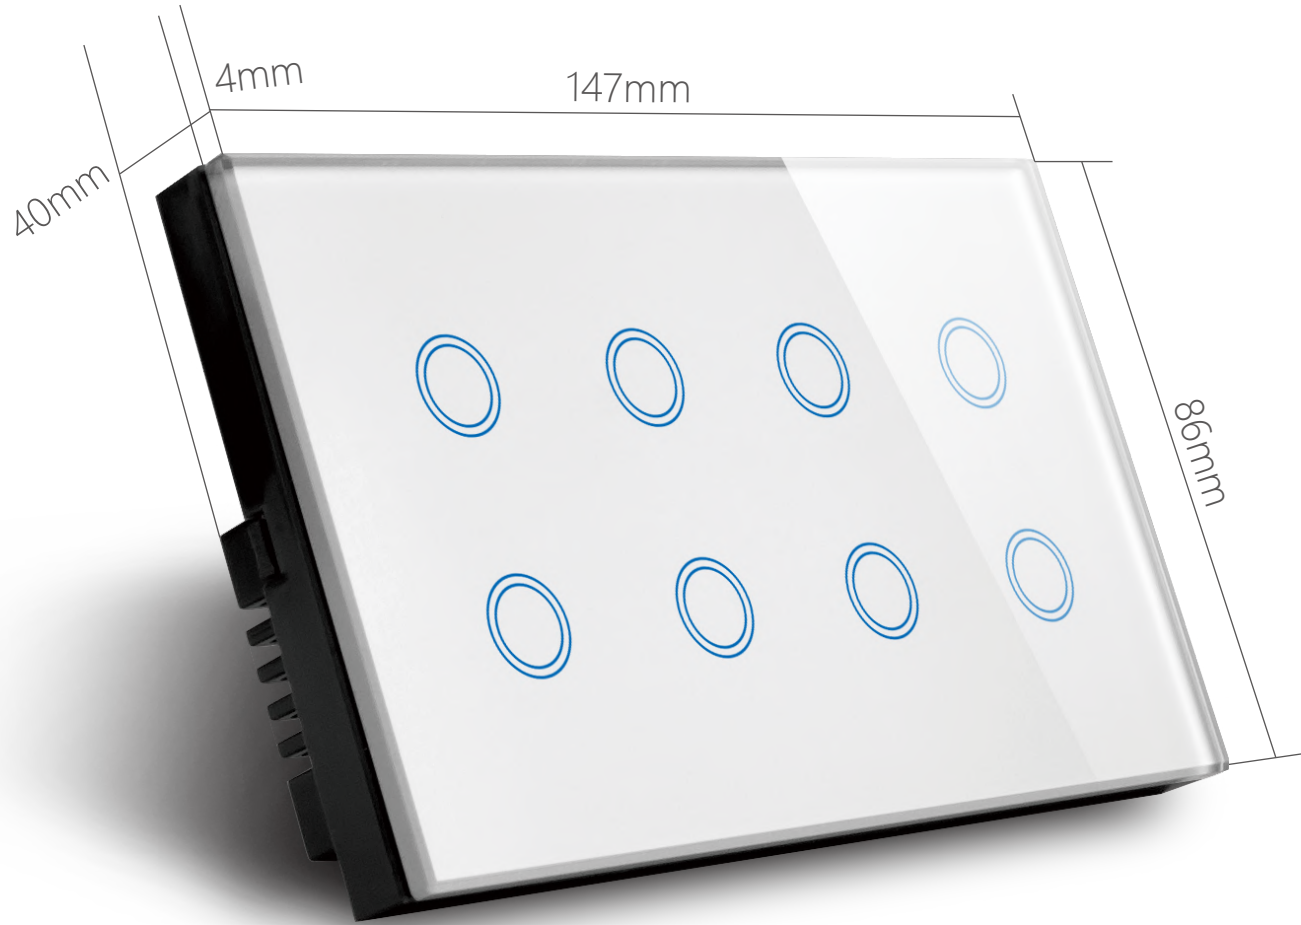

Tuya WiFi & Zigbee Smart Touch Switch

EU

US

WiFi/Zigbee Glass Cover Touch Switch

- 100-240VAC 50/60Hz
- 10A, 600w/gang
- 1/2/3/4-gang optional
- White/Black/Golden colors optional
- Live wire/Live+Neutral wire optional
- EU/UK/US standard optional
- SmartLife app control
- Alexa / Google Home voice control

New Smart Switches

EU/UK WiFi Dimmer Touch Switch

EU/UK WiFi (20A) Water Heater Touch Switch

EU Smart WiFi Curtain Switch

US WiFi Dimmer Touch Switch

US WiFi (20A) Water Heater Touch Switch

US WiFi Smart Curtain Switch

147 Standard (Wi-Fi Version)

Specifications

Dimension: 147*86*40MM

Operating voltage: 110V-240V/50-60HZ

Rated load: 625W/Gang

Frequency: Wifi 2.4G

Wireless Fidelity: 802.11b/g/n

MG-UKCM01W