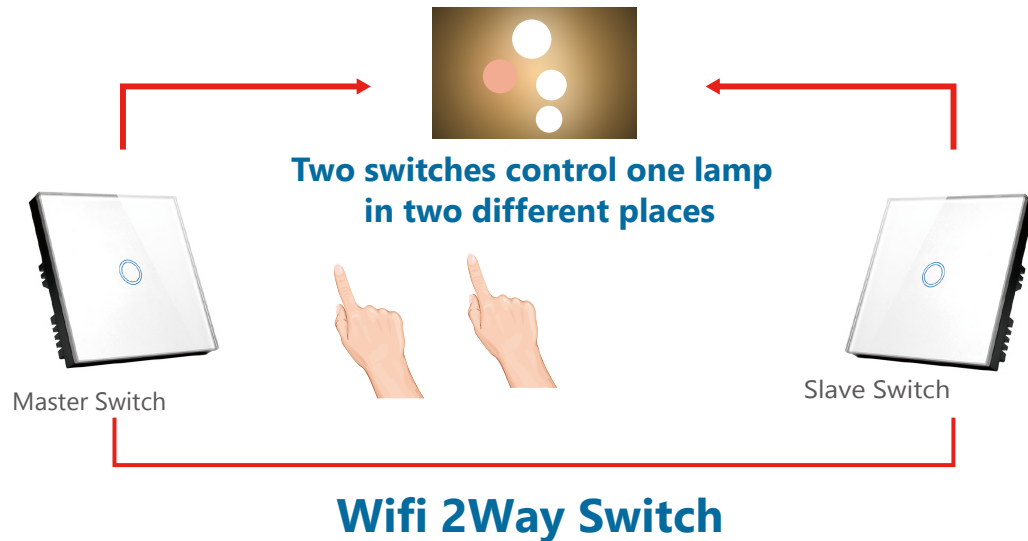

MG-UKBL01

MG-UKBL02

Wifi Light&Fan Switch

- Only support the boiler
- Turn on/off the L and N wire immediately.
- Boiler status indication
- Current Statistics
- Timing-Set scheduled/countdown timers to turn on/off at specified time
- Support Alexa and google home
- Rated load: 16A

Wifi 2Way-4Way Switch

- The same light can be controlled by two switches in two different places Do not need to turn on/off the light in one place, very convenient.
- Every intermediate touch switches consist of two switches (Switch A & Switch B).
- Lamps status indication
- Current Statistics