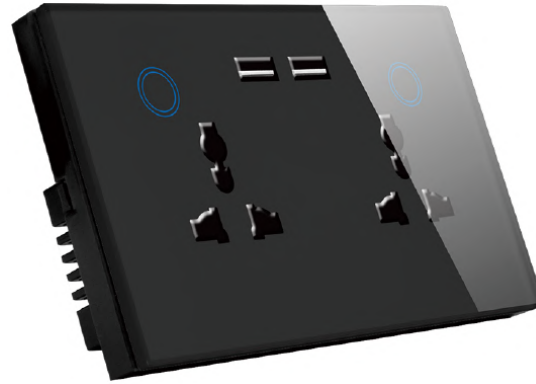

Wireless Fidelity: 802.11b/g/n

Wifi 4Gang&Fan Switch

- App Control –Control switches from anywhere with your smart phone.(Smart Life TUYA)
- Voice Control –Works perfectly with Amazon Alexa, Google Home
- Power statistics–You can check the electricity statistics per switch anytime
- Timing–Set scheduled/countdown timers to turn on/off at specified time
- Tempered glass panel, easy to clean,non-discoloring, always look as new.
- With red and blue LED indicator,very distinguished.
- Control the switch directly ,No gateway required.
- Easy to install,Neutral wire required
- Status indication
- Support RF Remote Control
- Used for ceiling fans ,and memory the last setting, It supports 50% output setting.
- Brand new imported IC & capacitive touch sense, more superior performance & sensitive touch.
- Applicable to all the common lamps, such as incandescent, fluorescent lamps, led lamps ,motor and so on
- Suitable for home, office, hotel, hospital and so on.

MG-UKWB01W

MG-UKWB01B

MG-UKSocketU01

MG-UKSocketU02

Wifi Wall Socket & USB Charger

- App Control –Control switches from anywhere with your smart phone.(Smart Life TUYA)
- Voice Control –Works perfectly with Amazon Alexa, Google Home
- Power statistics–You can check the electricity statistics per switch anytime
- High quality crystal tempered glass panel design, never fade.
- With blue LED indicator, very distinguished.
- Wall socket status indication
- With 2 USB charger.
- Touch button to turn on/off the wall socket
- Applicable to all the common lamps, such as incandescent, fluorescent lamps, led lamps ,motor and so on
- Suitable for home, office, hotel, hospital and so on.