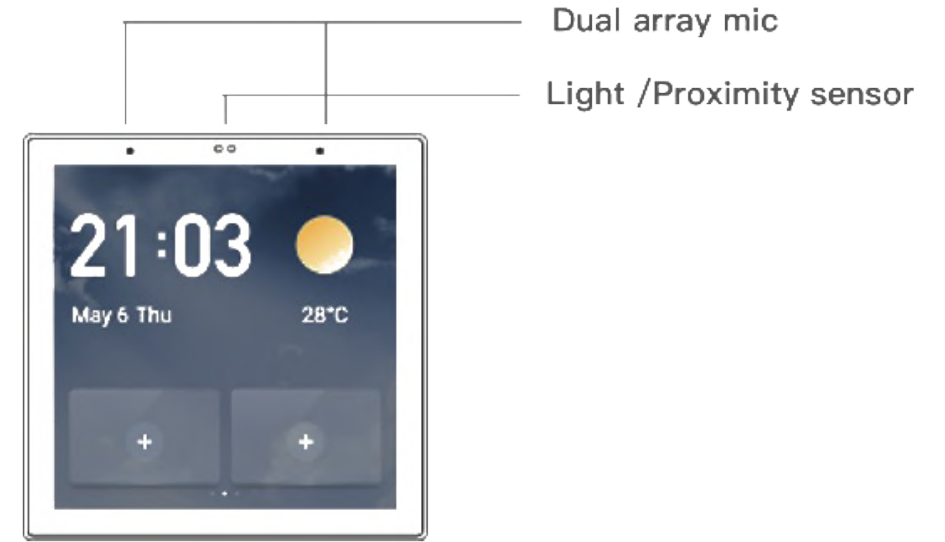

Tuya WiFi Smart Socket

UK

EU

US

WiFi Smart Socket

- Single Socket
- SmartLife APP Control
- Alexa / Google Home Voice Control

Wireless standard	IEEE802.11b/g/n,2.4GHz
Pin type	EU/US/UK
Housing color	White
Plastic material	ABS+PC

6" Touch Control Panel

- Special for whole home automation, actually a panelled home hub with touch screen. Connect over 100+ smart devices.
- Support Devices Control | Scenes Interactions | Zigbee Gateway
- There's a knob on 6 inch S8E panel, that's an all-in-one switch which controls multiple variates like lights brightness, AC temperature, curtain extend percentage etc.
- There's a knob on 6 inch S8E panel, that's an all-in-one switch which controls multiple variates like lights brightness, AC temperature, curtain extend percentage etc.
- Input: 100~240VAC, 50/60Hz
- Power: 2 Circuits, ≤ 200W Each (RS 485, RJ45, 2 Relays)
- Wireless Protocol: Wi-Fi, Bluetooth, Zigbee
- Dimension 205.6x85.6x10mm (without the base)
- Dimension 205.6x85.6x37.2mm (with the base)
- Dimension 60.9*62.9*24.6mm (the back base)

4" Touch Control Panel

Main Features

- One Smart control panel could control all your smart switches, smart plugs, lights, air conditioners, curtains, locks, security cameras, smart sensors, up to 100+ ZigBee sub devices.
- 4-inch HD LCD, IPS, multi touch screen, Dual array microphone with noise reduction, Auto light sensor, built in 1W speaker, simple in wall installation.
- The Smart control panel also has ZigBee Gateway function.
- WiFi, BLE, ZigBee all in one. Configure the sub devices and scenes in the smart phone APP and real-time synchronization.