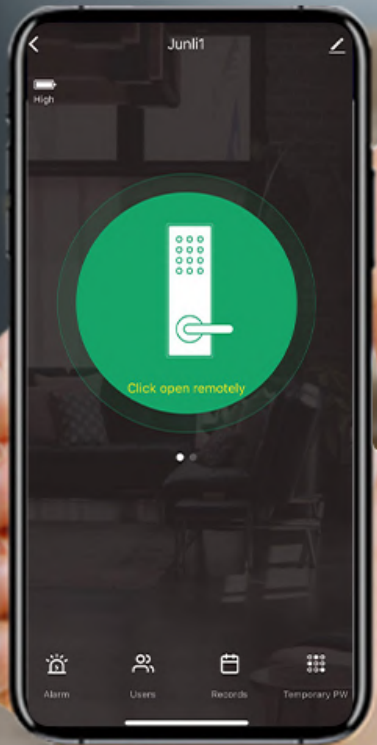

Tuya NVR & Camera Kit

Wireless suit

Wired suit

8CH
5MP

- Automatic Wireless Connection, plug and play
- 1080P H.265+ wireless network 4ch 8CH recorder and 8 1080P wireless cameras
- In open space without interference transmission distance up to 200 meters
- Insert professional surveillance Wireless board, with stronger anti-interference ability
- One-push to configure
- Support alarm push motion detection and alarm output(voice/email/ FTP etc.)
- AI Human detection
- Support Android/Apple cell phone or pad by LAN & WAN visit and control
- Suit to homes, offices, small businesses & retail stores
- Easy to Install, User-Friendly Operation
- APP: Tuya app
- Support the outdoor and indoor ,support the waterproof IP66.

Smart Home

08

Smart Doork Lock

- Tuya WiFi Smart Lock
- Tuya Smart Video Fingerprint lock

Tuya WiFi Smart Lock

- Multiple unlocking methods: advanced 6-in-1 keyless entry smart door lock: Bluetooth application, M1 card, fingerprint, password, wristband or key
- TUYA App
- Unique and stylish thin plate, 380*78mm, compatible with various mortises, suitable for 99% of doors.
- One-click access to the biometric fingerprint sensor is faster and safer, with a spare USB external power interface to prevent power failure
- The sturdy and safe aluminum alloy lock plate, anti-corrosion and firm, waterproof rubber structure upgrade, can be used for exterior doors.
- Reversible handle: You can change the direction of the door handle as needed, just follow the manual operation, which is simple and convenient.