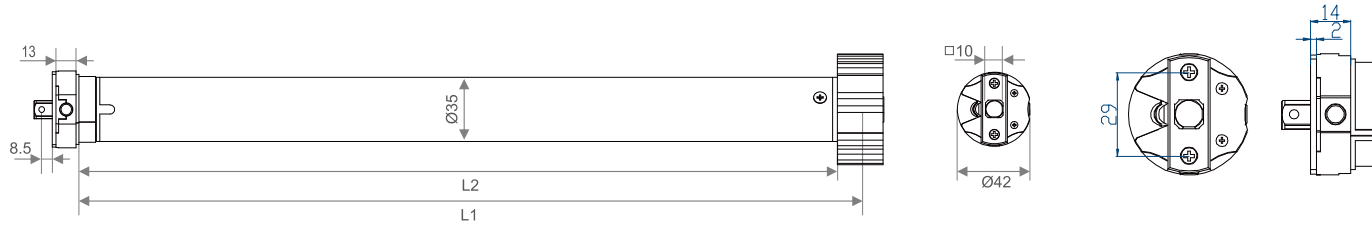

Dimension Drawing

AC 120V/60HZ

AC 230V/50HZ

35mm Tuya WiFi Tubular Motor Technical Parameters

230V / 50Hz --- IP44

Model Number	Rated Torque (N.m)	Rated Speed (rpm)	Motor Diameter (mm)	Rated Power (W)	Rated Current (A)	Running Time (min)	L1/L2 Length (mm)
Z-M35R-6/28	6	28	35	139	0.6	4	554/541
Z-M35R-10/17	10	17	35	139	0.6	4	554/541