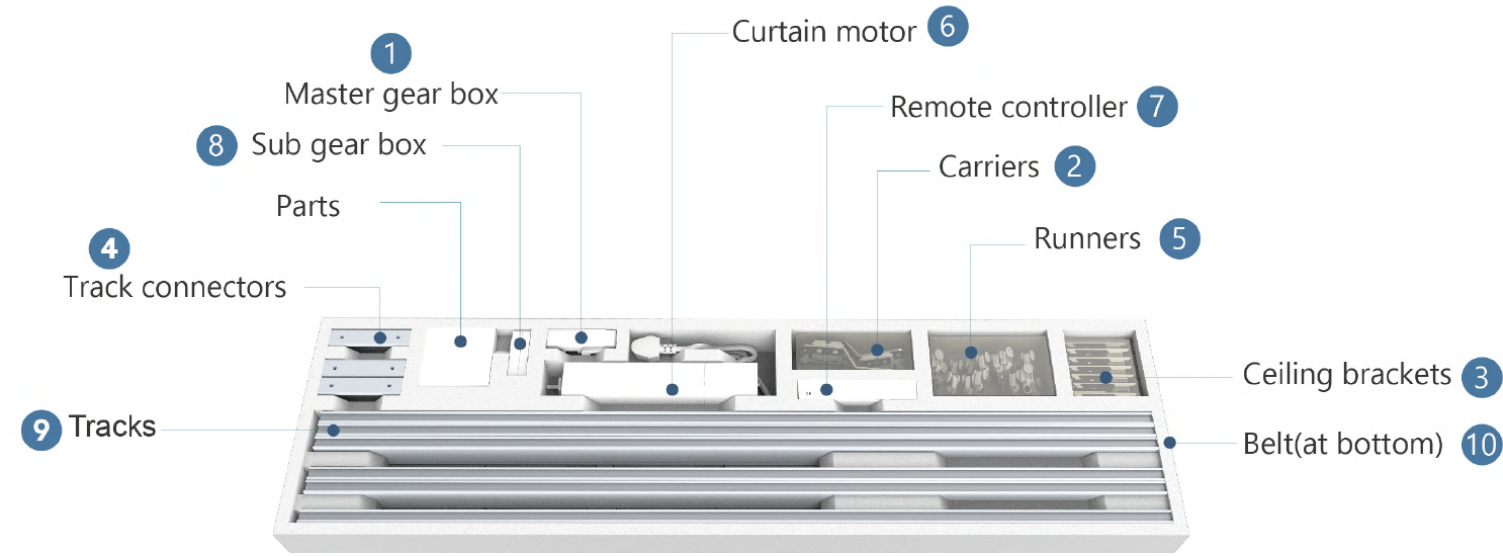

08/ Smart Door Lock

- Tuya WiFi Smart Lock
- Tuya Smart Video Fingerprint lock

Smart Home

01

Smart Motorized Curtain

- Motorized Curtain Track System
- Tuya WiFi Curtain Motor
- Tuya Zigbee Curtain Motor
- RS485 Curtain Motor
- Z-wave Curtain Motor
- KNX Motor
- Extendable Curtain Track System
- 82 Series Tuya WiFi Curtain Motor
- 82 Series Tuya Zigbee Curtain Motor

Motorized Curtain Track System

- Motorized curtain track system including curtain motor, freely assembled curtain track, RF433 remote control & complete set accessories.
- Track size: 2.2m, 3.2m, 4.2m, 5.2m, 6.2m, 7.2m, 8.2m
 - 2.2m track set for window width < 2.16m
 - 3.2m track set for window width 2.16m-3.16m
 - 4.2m track set for window width 3.16m-4.16m
 - 5.2m track set for window width 4.16m-5.16m
 - 6.2m track set for window width 5.16m-6.16m
 - 7.2m track set for window width 6.16m-7.16m
 - 8.2m track set for window width 7.16m-8.16m

- 90°/ 135° track connectors available
 - Single track / double track optional
- Single open / double open (center open) optional
- Ceiling mount / wall mount optional
- Multiple controls: Handheld remote control, wall emitter control, switch control, smartphone control, voice control .

Dual output shaft motor: dual output shaft motor has bilateral output head, it is installed in the middle of the top slot, it has the characteristics of uniform and stable force, its body is longer than the single output, suitable for the width of $\geq 0.8\text{m}$ blinds, honeycomb blinds, Roman blinds, etc., the maximum load is 8KG.