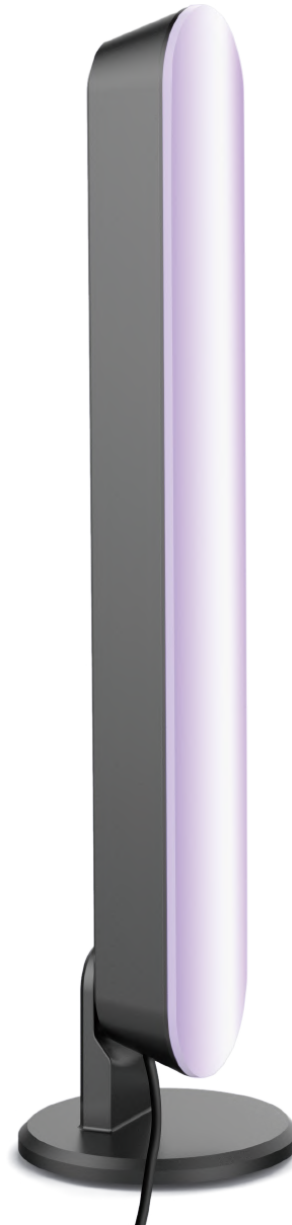

Item No.	323052-1	323052-2
Lampshape	starlight	opal white
Size(D*H)	Φ60x17cm	
Input voltage	220-240VAC + 24VDC motor	
Work frequency	50Hz	
Luminous flux	4000LM(when mixed to 4000K)	
CCT	3000K-5500K	
Lamp Power	Max.40W	
Fan Power	Max.20W	

Tuya WiFi LED Bulb

9W Smart Wi-Fi Light Bulb

- (RGB+Cold White+Warm White)
- (RGB + Warm White)
- (RGB + Cold White)
- SmartLife app control
- Alexa / Google Home voice control

Tuya WiFi LED Ambient Light