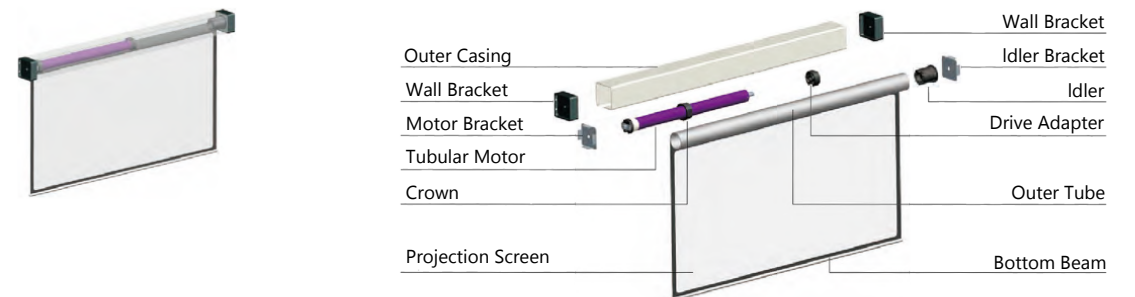

Smart Motorized Blind System

- Motorized blind system including tubular motor, outer tube or enclosure, wall brackets, idler & fabric.
- All will be installed and tested well before shipping.
- Alexa / Google Home voice control
- SmartLife app control
- RF433 remote control
- Roller blind fabric / Zebra blind fabric available

▼ Motorized Roller Shutter

▼ Motorized Wood Venetian Blind

▼ Motorized Roller Blind

▼ Motorized Awning

▼ Motorized Screen

25mm Tuya WiFi / Zigbee Tubular Motor

- Rated Torque : 0.8N.m / 1.5N.m
- Rated Voltage : 100-240V, 50/60Hz
- With crown & adapte for 38mm groove tube.
- Suitable for zebra blind / roller blind / Shangri-La blind etc.
- Super quiet & precise motor