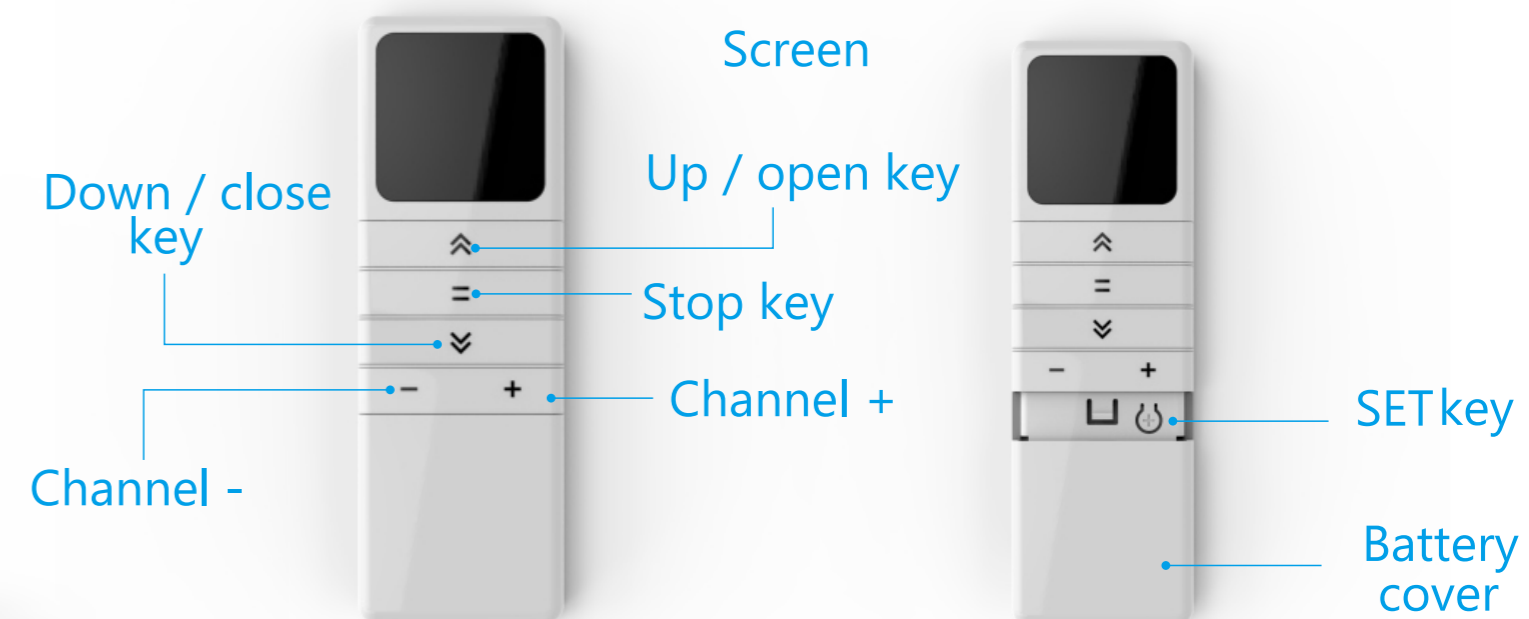

24E Electronic limit blinds motor

24 tubular motor has the characteristics of small body, low noise, constant speed, etc. It is mainly used for electric blinds, Motorized roman blinds, motorized honeycomb blinds and electric ceiling honeycomb blinds, etc. It can be equipped with external intelligent module to achieve intelligent home system control; 24 The motor adopts external power adapter for power supply, electronic limit, easy and convenient debugging

- Wireless remote control
- Electric limit
- Connect with smart home system
- Constant speed function

Motor version

- Enhanced version
- intelligence version
- WIFI version
- Tuya Zigbee
- Tuya Wifi
- Tmall directly connect