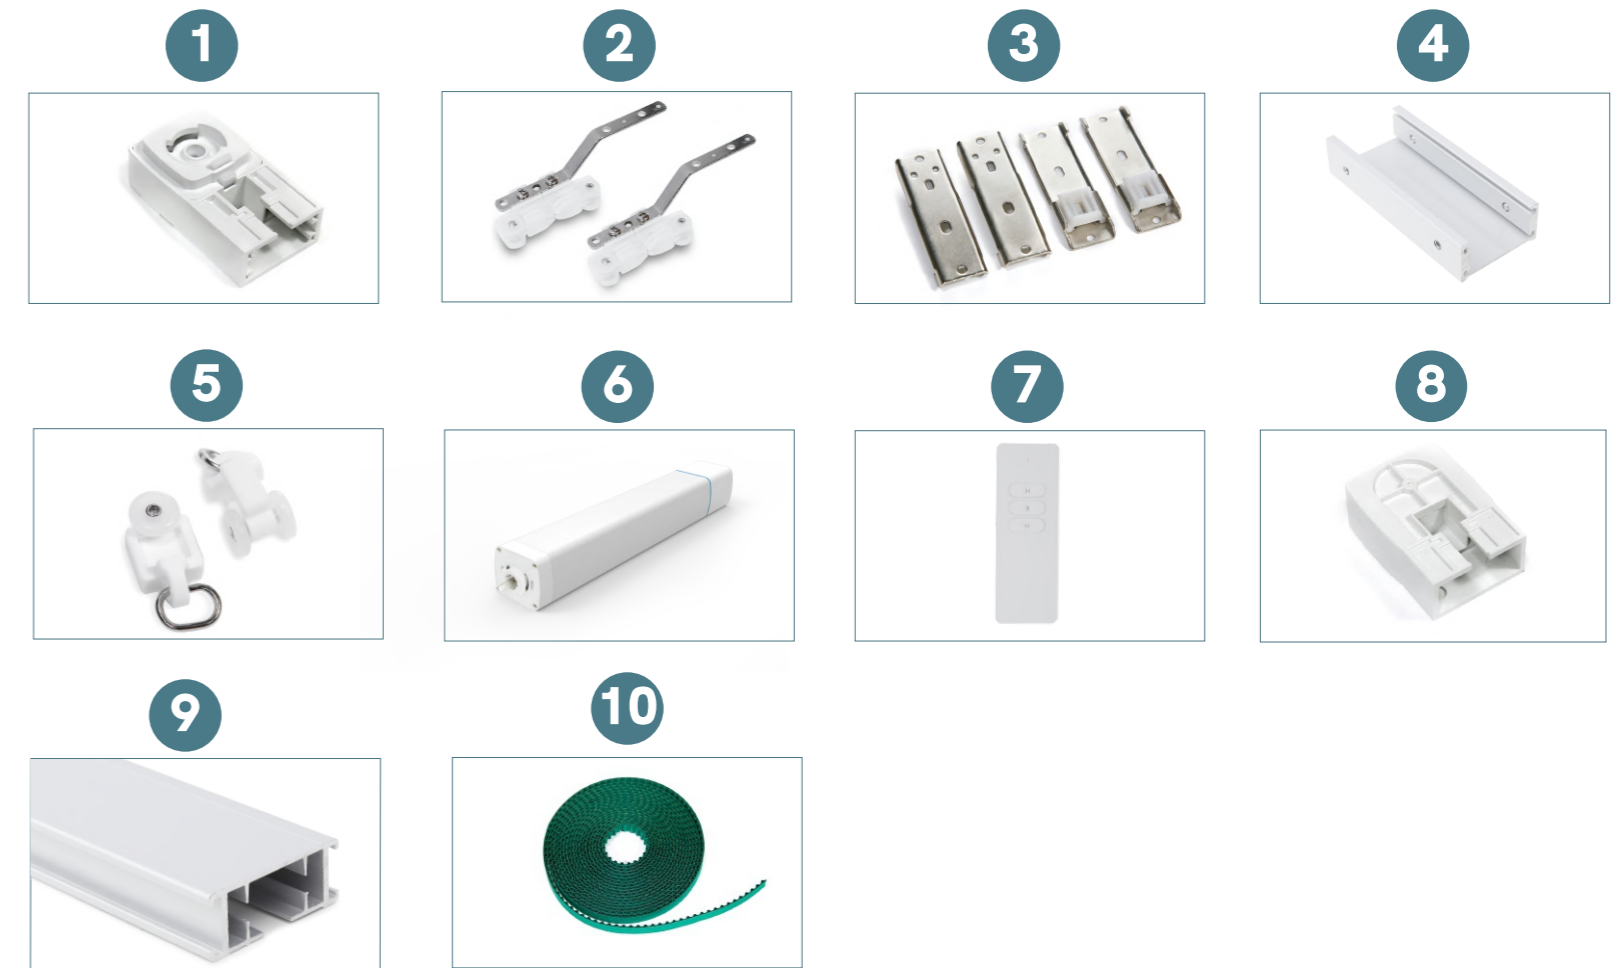

As a leader in the curtain motor industry, we have been with you!

01

**Open & Close
Curtain package box
with Fabric**

A complete set of motorized curtains

Z500DS-TYZ-B

Motorized Curtain Track System

- Motorized curtain track system including curtain motor, freely assembled curtain track, RF433 remote control & complete set accessories.
- Track size: 2.2m, 3.2m, 4.2m, 5.2m, 6.2m, 7.2m, 8.2m
 - 2.2m track set for window width < 2.16m
 - 3.2m track set for window width 2.16m-3.16m
 - 4.2m track set for window width 3.16m-4.16m
 - 5.2m track set for window width 4.16m-5.16m
 - 6.2m track set for window width 5.16m-6.16m
 - 7.2m track set for window width 6.16m-7.16m
 - 8.2m track set for window width 7.16m-8.16m

- 90°/ 135° track connectors available
 - Single track / double track optional
- Single open / double open (center open) optional
- Ceiling mount / wall mount optional
- Multiple controls: Handheld remote control, wall emitter control, switch control, smartphone control, voice control .