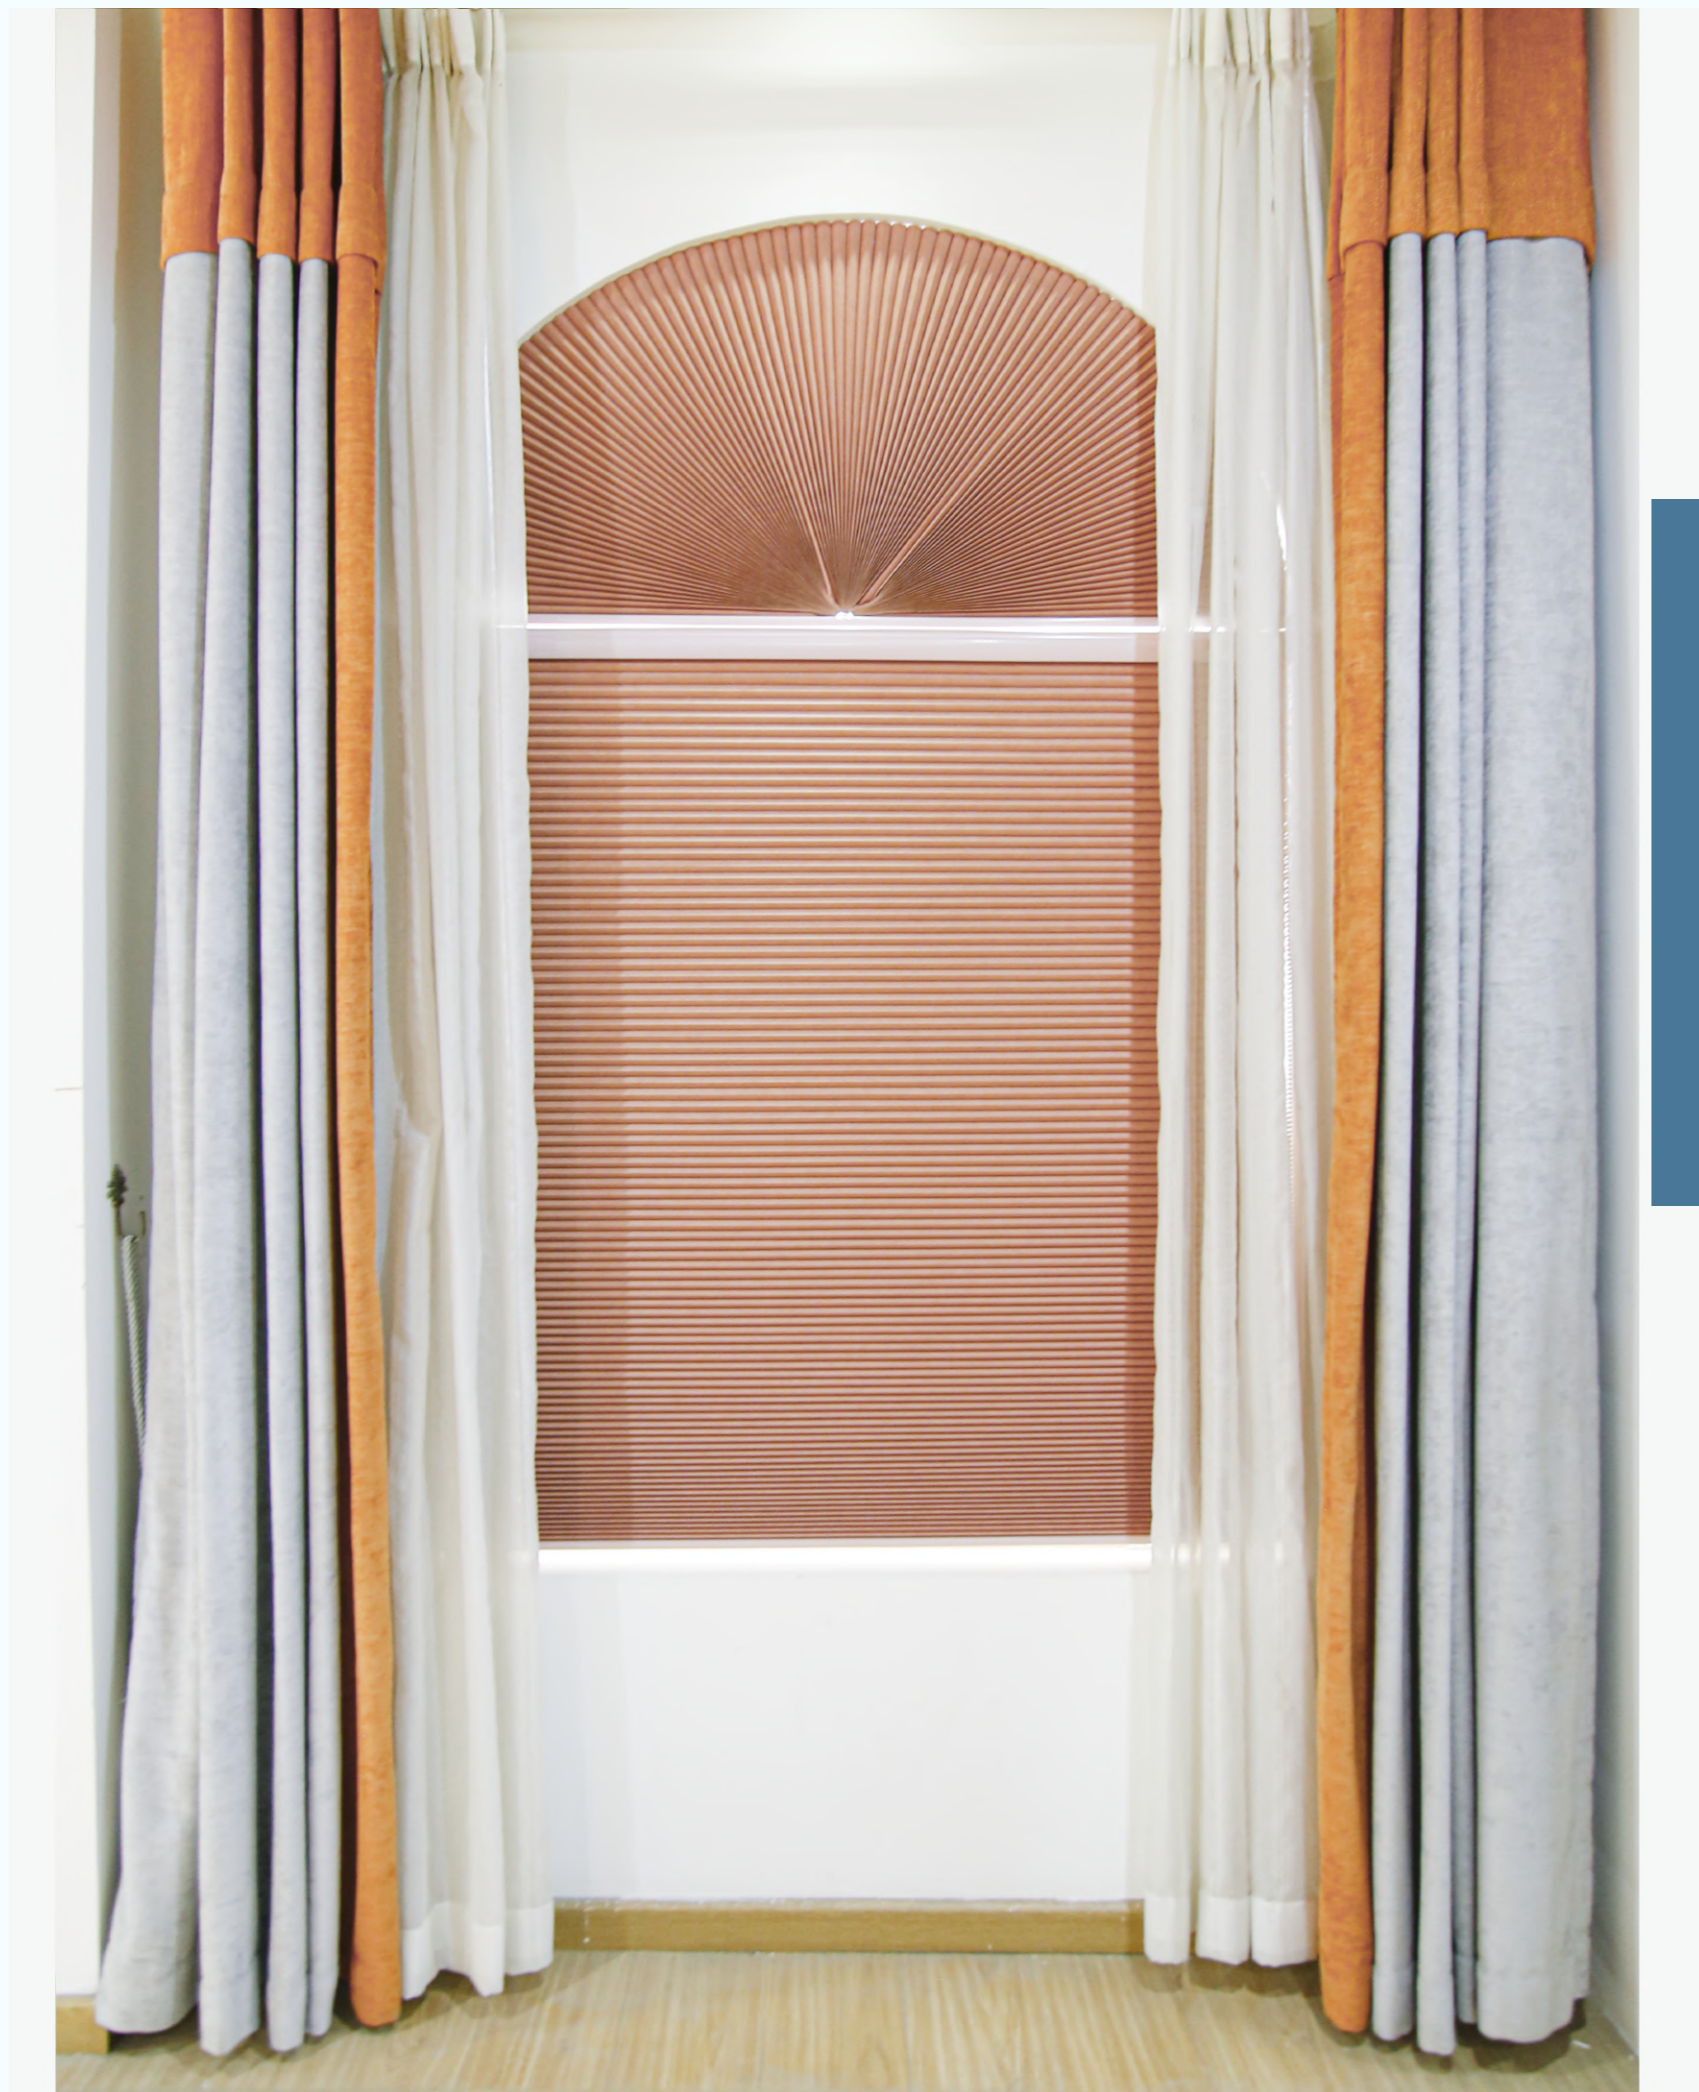

01

**Open & Close
Curtain package box
with Fabric**