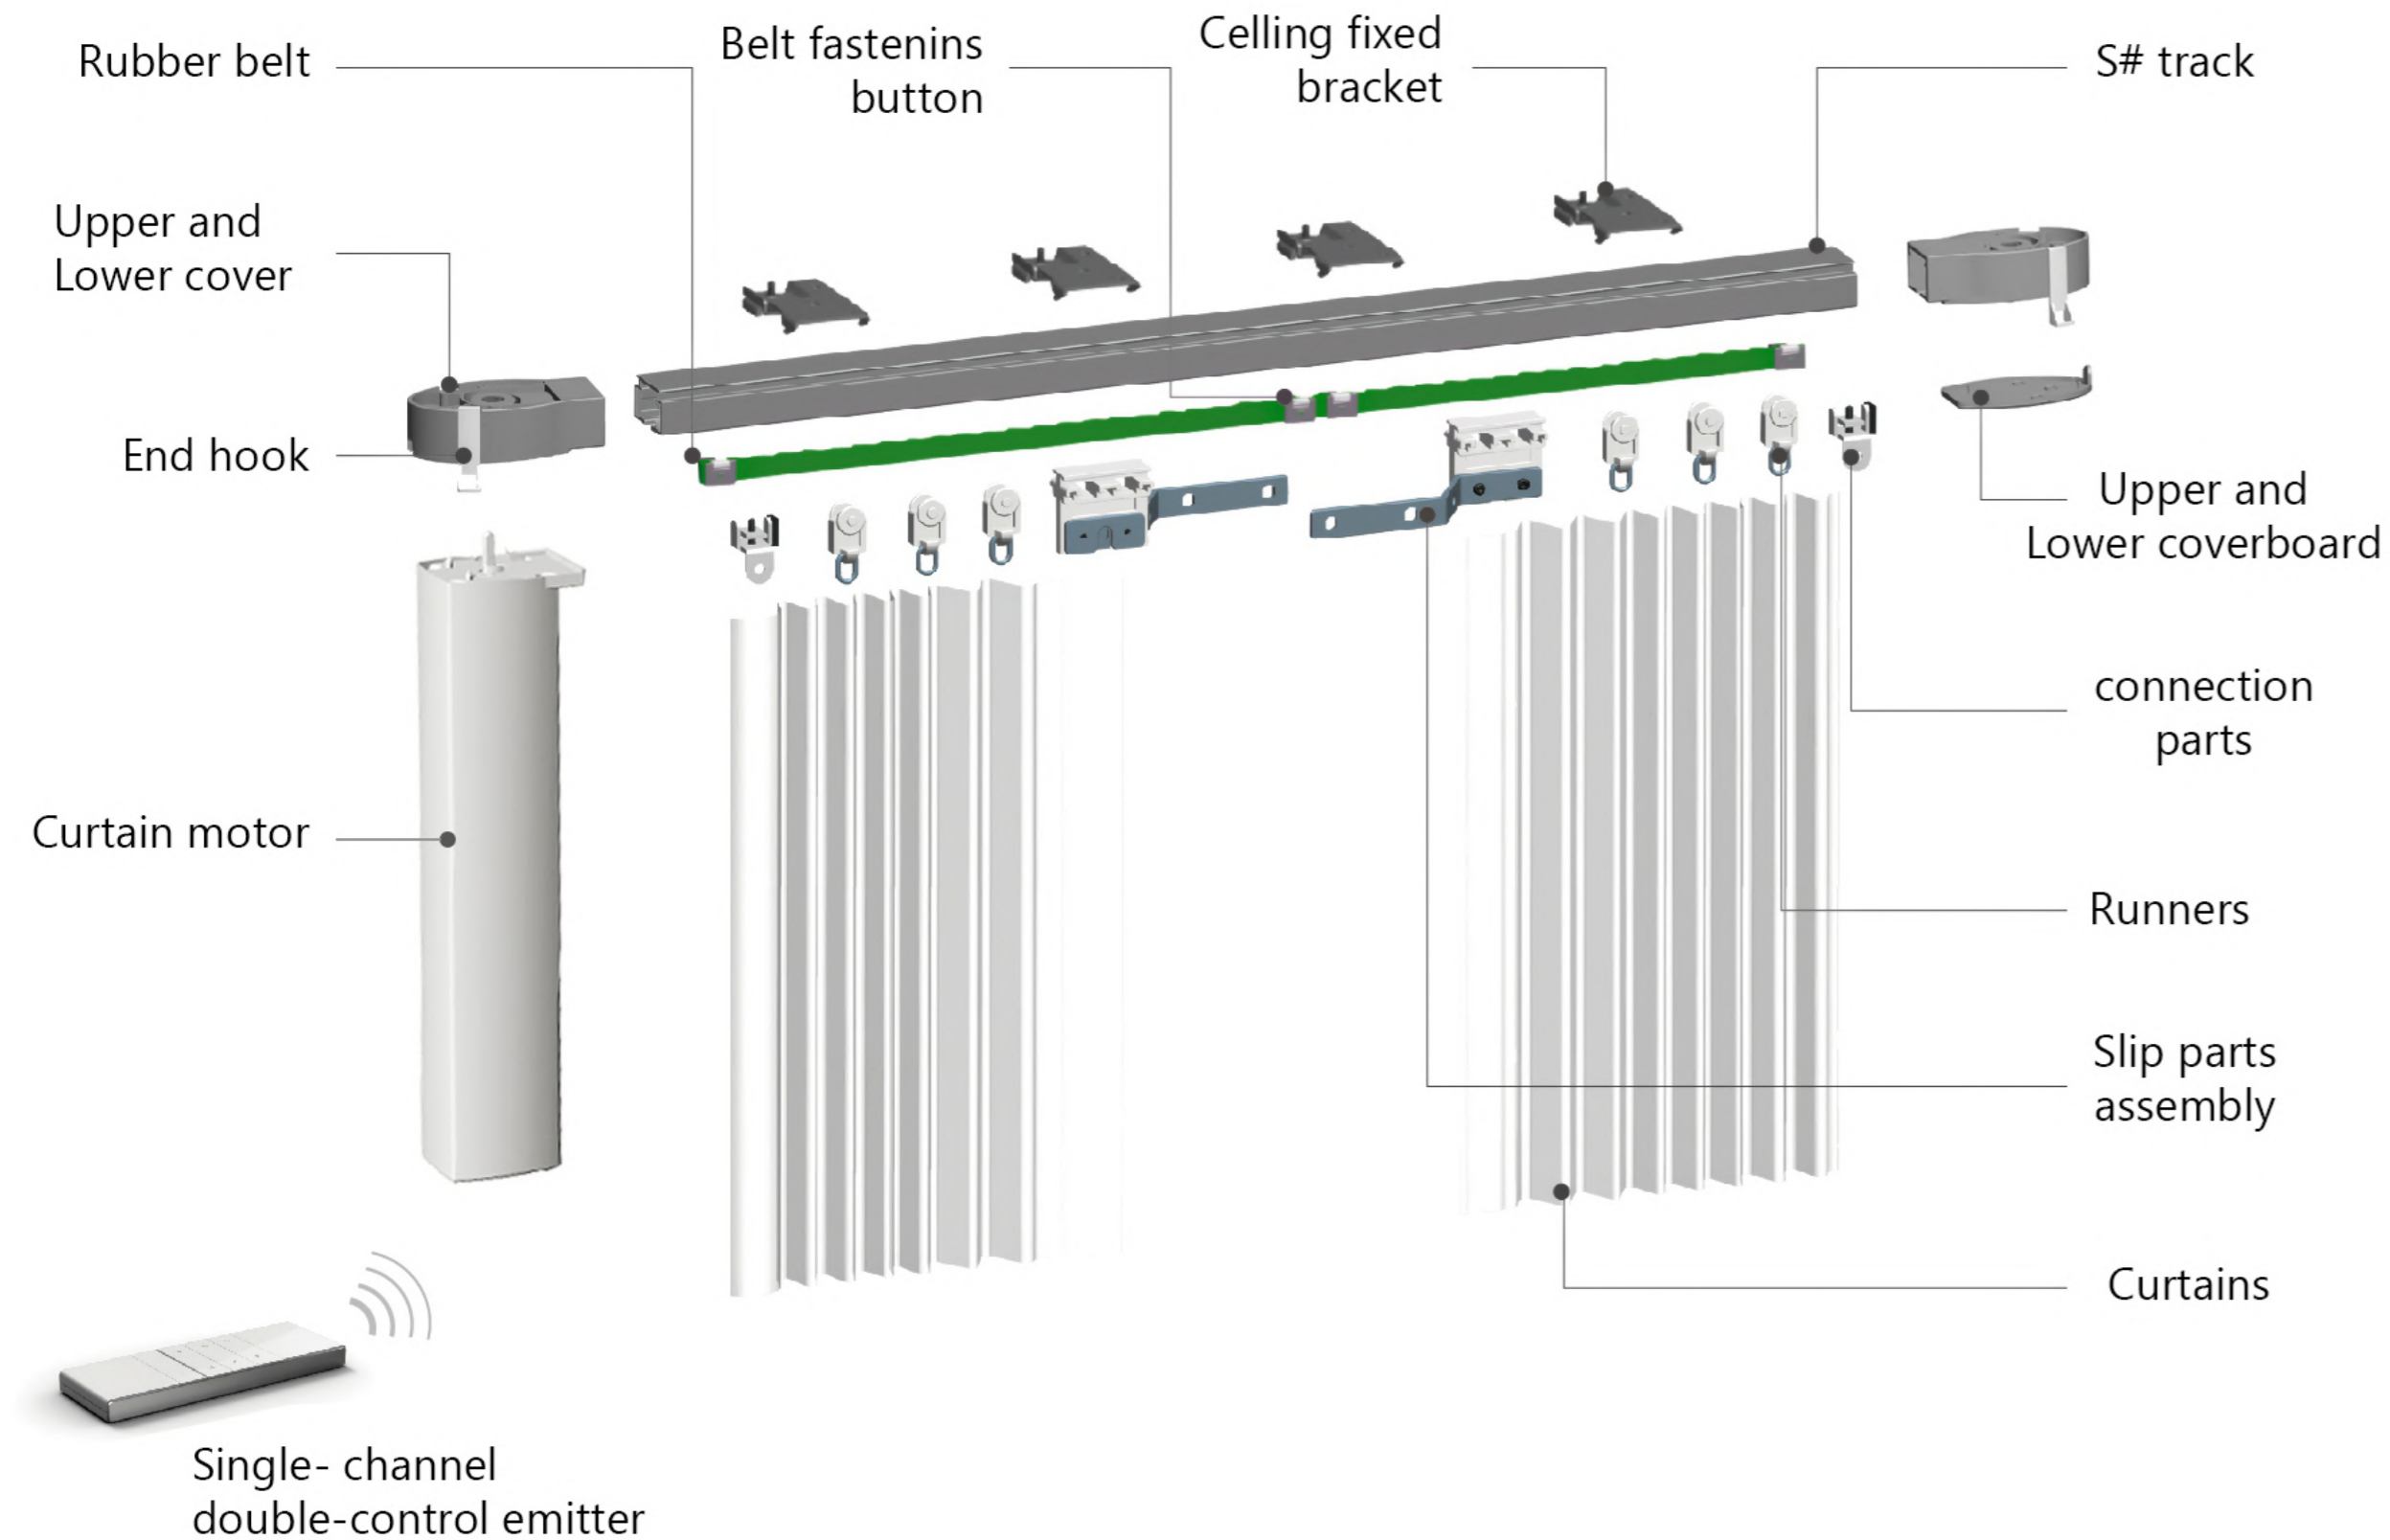

As a leader in the curtain motor industry, we have been with you!

01

**Open & Close
Curtain package box
with Fabric**

A complete set of motorized curtains

Z500DS-TYZ-B

Motorized Curtain Track System

- Motorized curtain track system including curtain motor, freely assembled curtain track, RF433 remote control & complete set accessories.
- Track size: 2.2m, 3.2m, 4.2m, 5.2m, 6.2m, 7.2m, 8.2m
 - 2.2m track set for window width < 2.16m
 - 3.2m track set for window width 2.16m-3.16m
 - 4.2m track set for window width 3.16m-4.16m
 - 5.2m track set for window width 4.16m-5.16m
 - 6.2m track set for window width 5.16m-6.16m
 - 7.2m track set for window width 6.16m-7.16m
 - 8.2m track set for window width 7.16m-8.16m

- 90°/ 135° track connectors available
 - Single track / double track optional
- Single open / double open (center open) optional
- Ceiling mount / wall mount optional
- Multiple controls: Handheld remote control, wall emitter control, switch control, smartphone control, voice control .