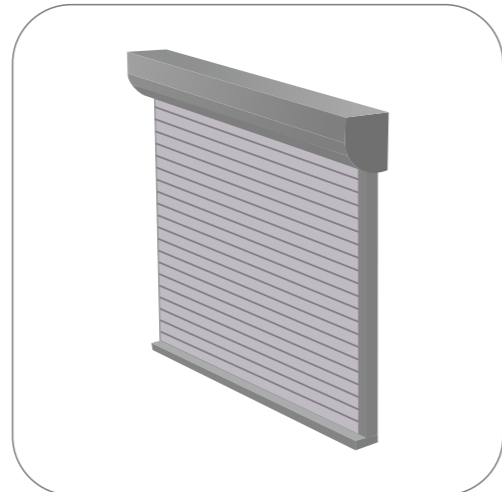

45mm Tuya WiFi / Zigbee Tubular Motor

Ø45 E: Electronic Radio
Electronic Limit + Built-in Wireless Receiver + The Third Limit + Jogging & Tilt Function +
Resistance And Stop Function

Radio Technology

Extension

- With crown & adapte for 50mm round tube.