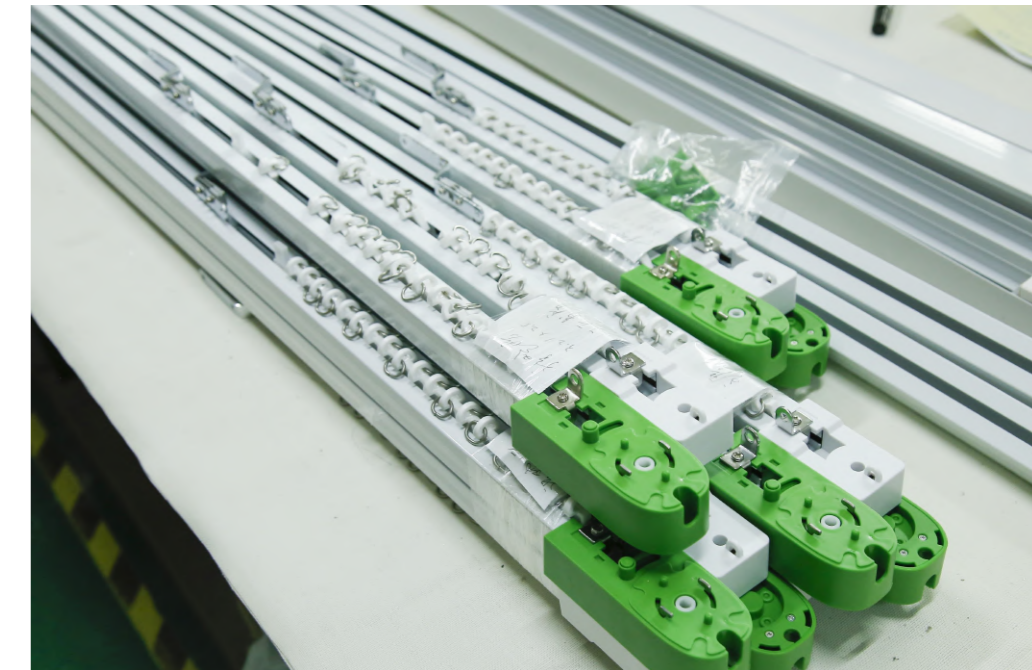

About us

It has been focusing on the research and development and manufacturing of window decoration products, and now it has become a benchmark brand that leads China's curtain rails and curtain rods.

Products include curtain opening and closing motors, tubular motors and their control systems, electric accessories and other intelligent indoor sunshade and smart home products. Provide numerous building shading and home automation solutions for business offices, public buildings, hotels, villas and high-end apartments.

The company guarantees a long-term stable supply of high-quality products with systematic, standardized and standardized operations. The products sell well in all provinces, municipalities directly under the central government, autonomous regions, cities and rural areas, and are exported to Southeast Asia, the Middle East, Europe and the United States and other markets. The product quality and professional services are well received and favored by customers.

As a leader in the curtain motor industry, we have been with you!