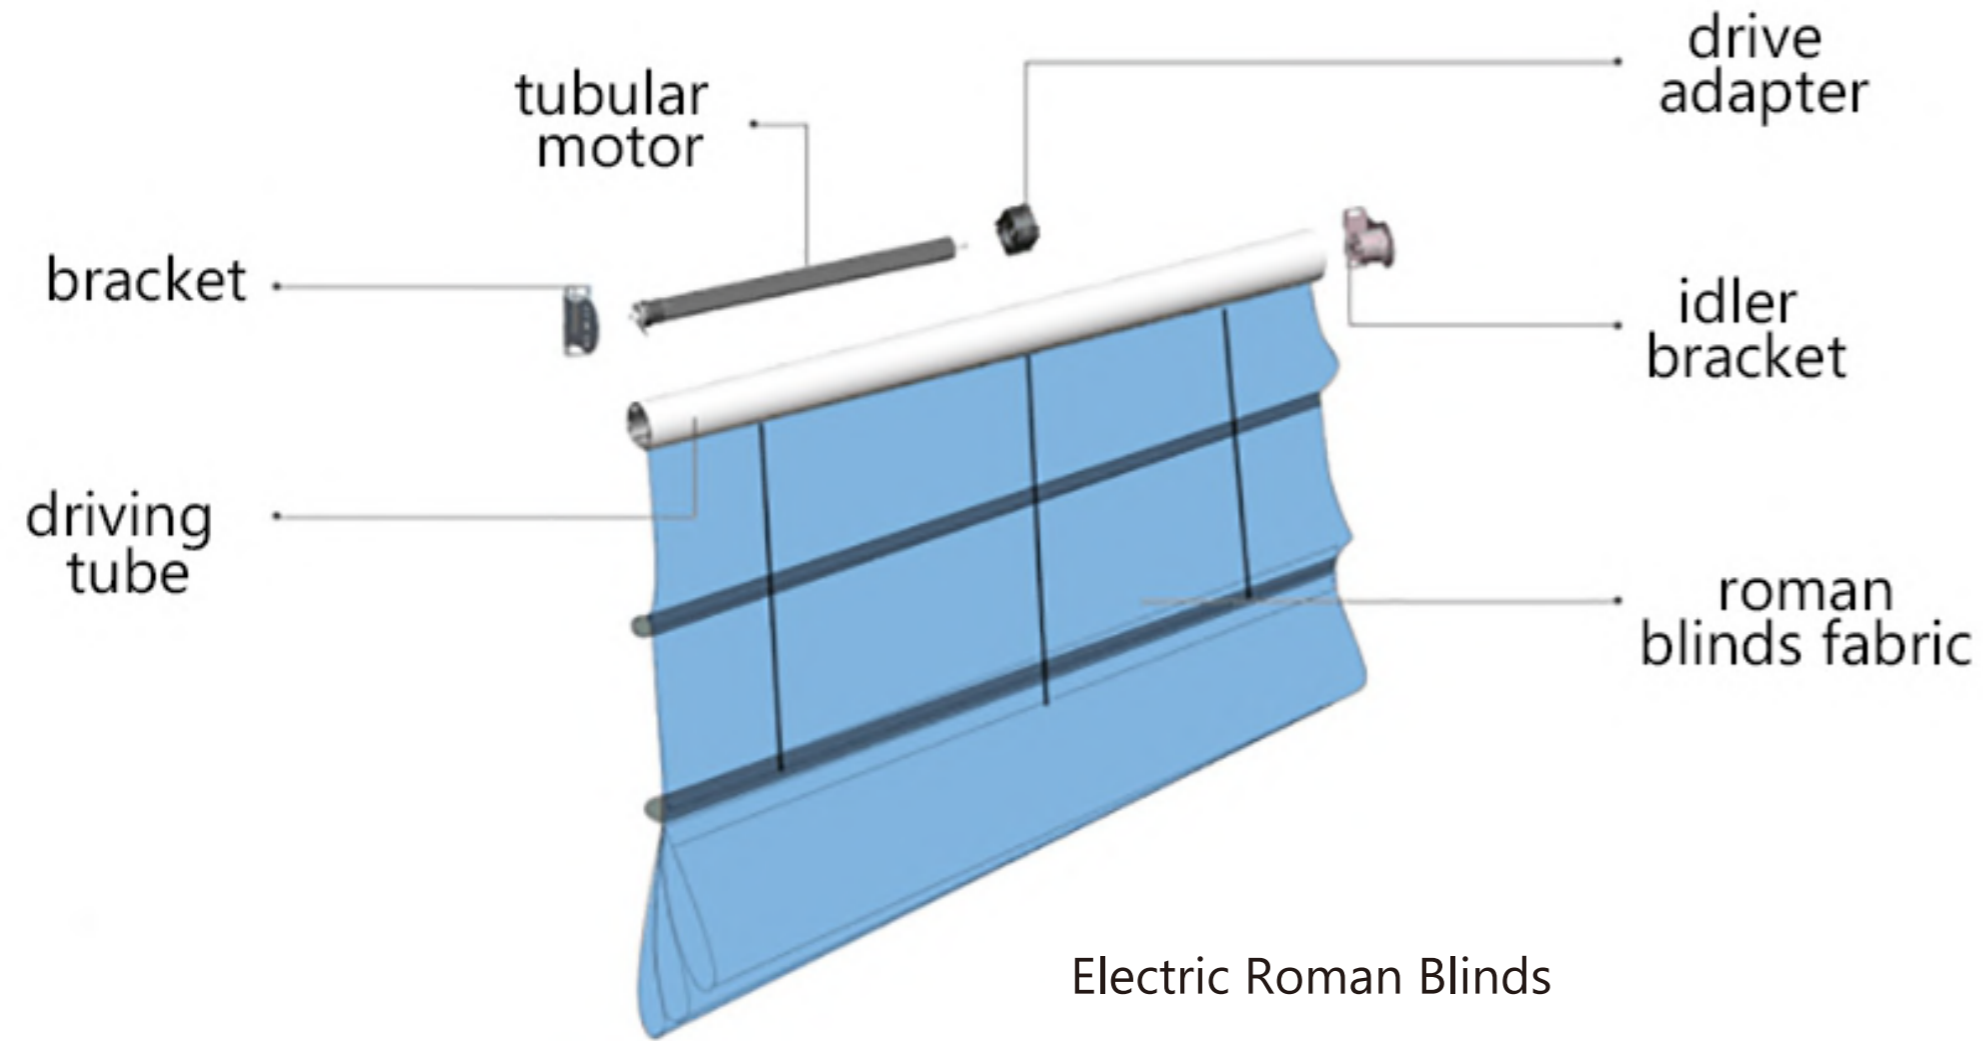

A complete set of motorized roller blinds

24E Electronic limit blinds motor
(The above curtains can be used)