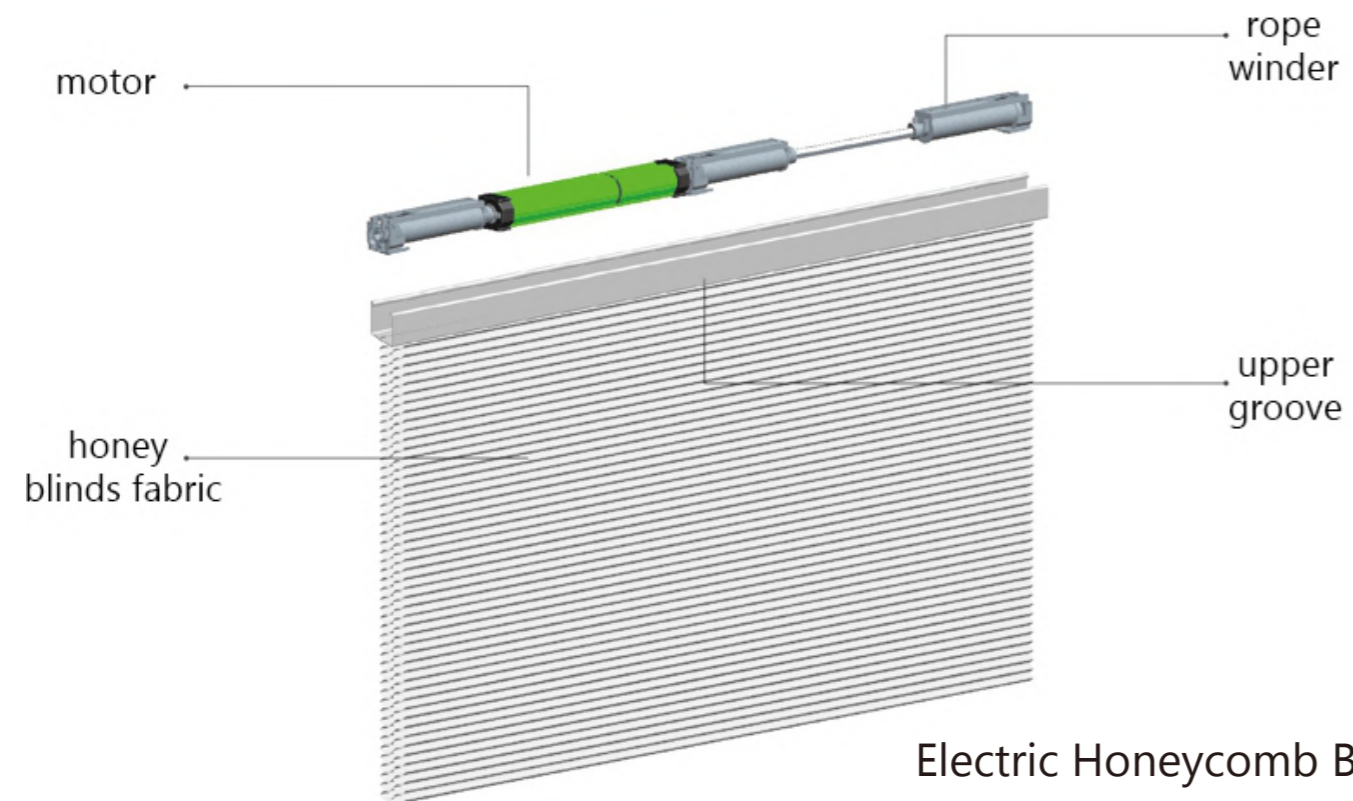

A complete set of motorized roller blinds

24E Electronic limit blinds motor
(The above curtains can be used)