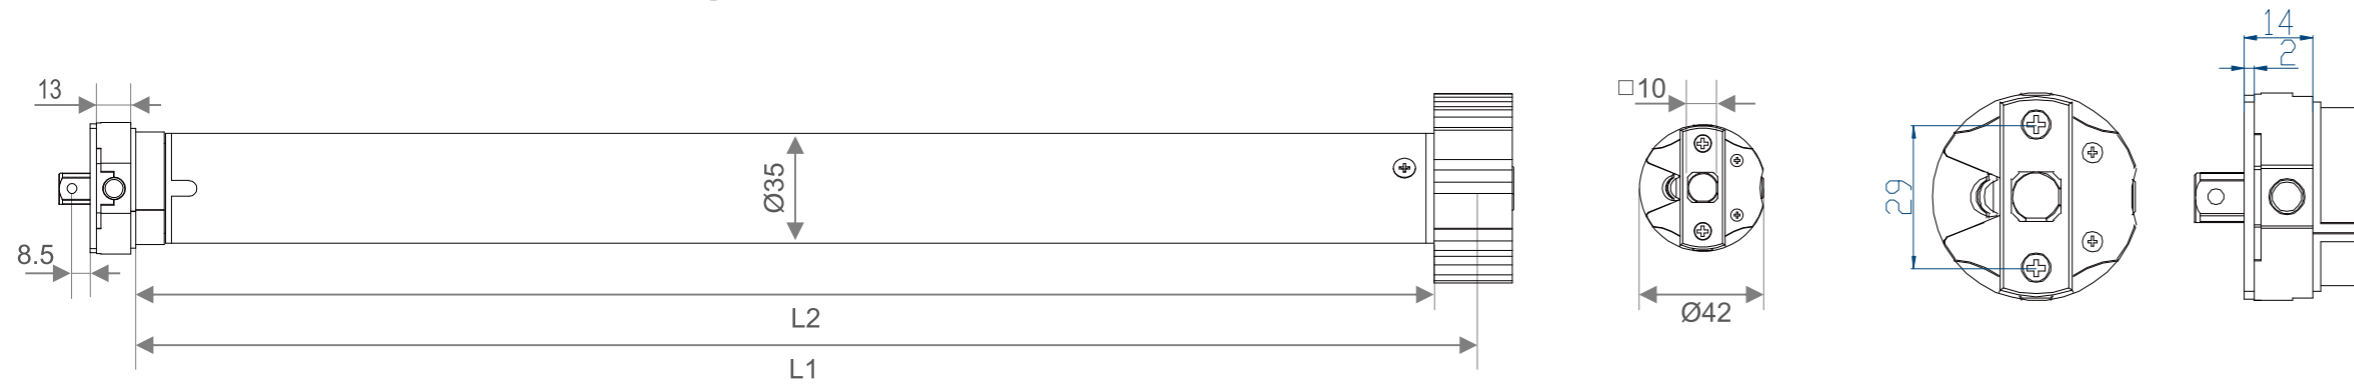

Dimension Drawing

AC 120V/60HZ

Blue=Live
White=Neutral
Green=Earth

AC 230V/50HZ

Blue=Neutral
Brown=Life
Green/Yellow=Earth

35mm Tuya WiFi Tubular Motor Technical Parameters

230V / 50Hz --- IP44

Model Number	Rated Torque (N.m)	Rated Speed (rpm)	Motor Diameter (mm)	Rated Power (W)	Rated Current (A)	Running Time (min)	L1/L2 Length (mm)
Z-M35R-6/28	6	28	35	139	0.6	4	554/541
Z-M35R-10/17	10	17	35	139	0.6	4	554/541