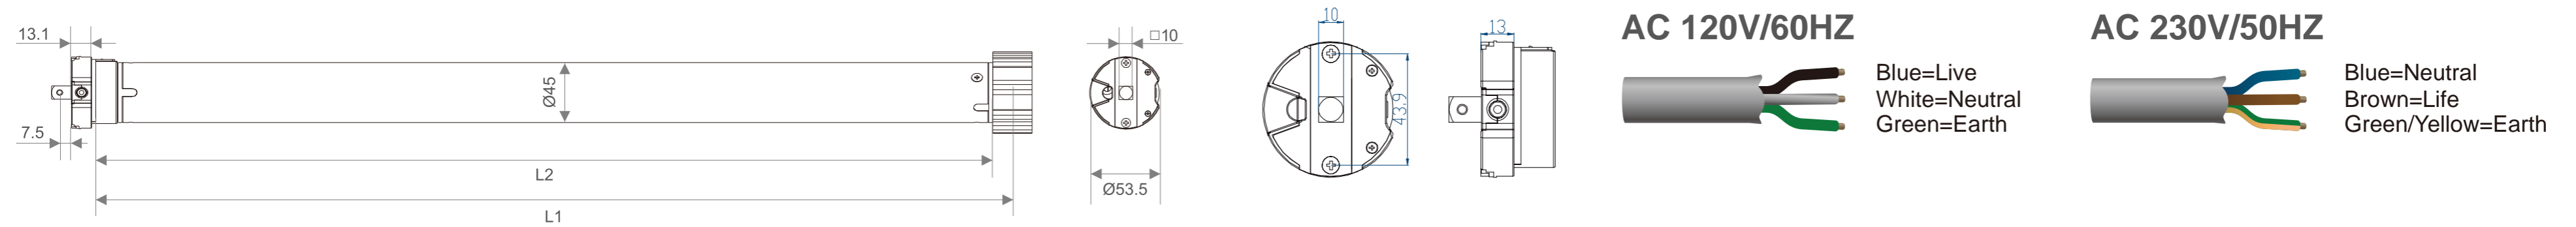

Motorized Roller Blinds

Motorized Roller Shutter

Motorized Awning

Motorized Ceiling Curtain

- With crown & adapte for 50mm round tube.

Dimension Drawing

45 mm Tuya WiFi Tubular Motor Technical Parameters

230V / 50Hz --- IP44