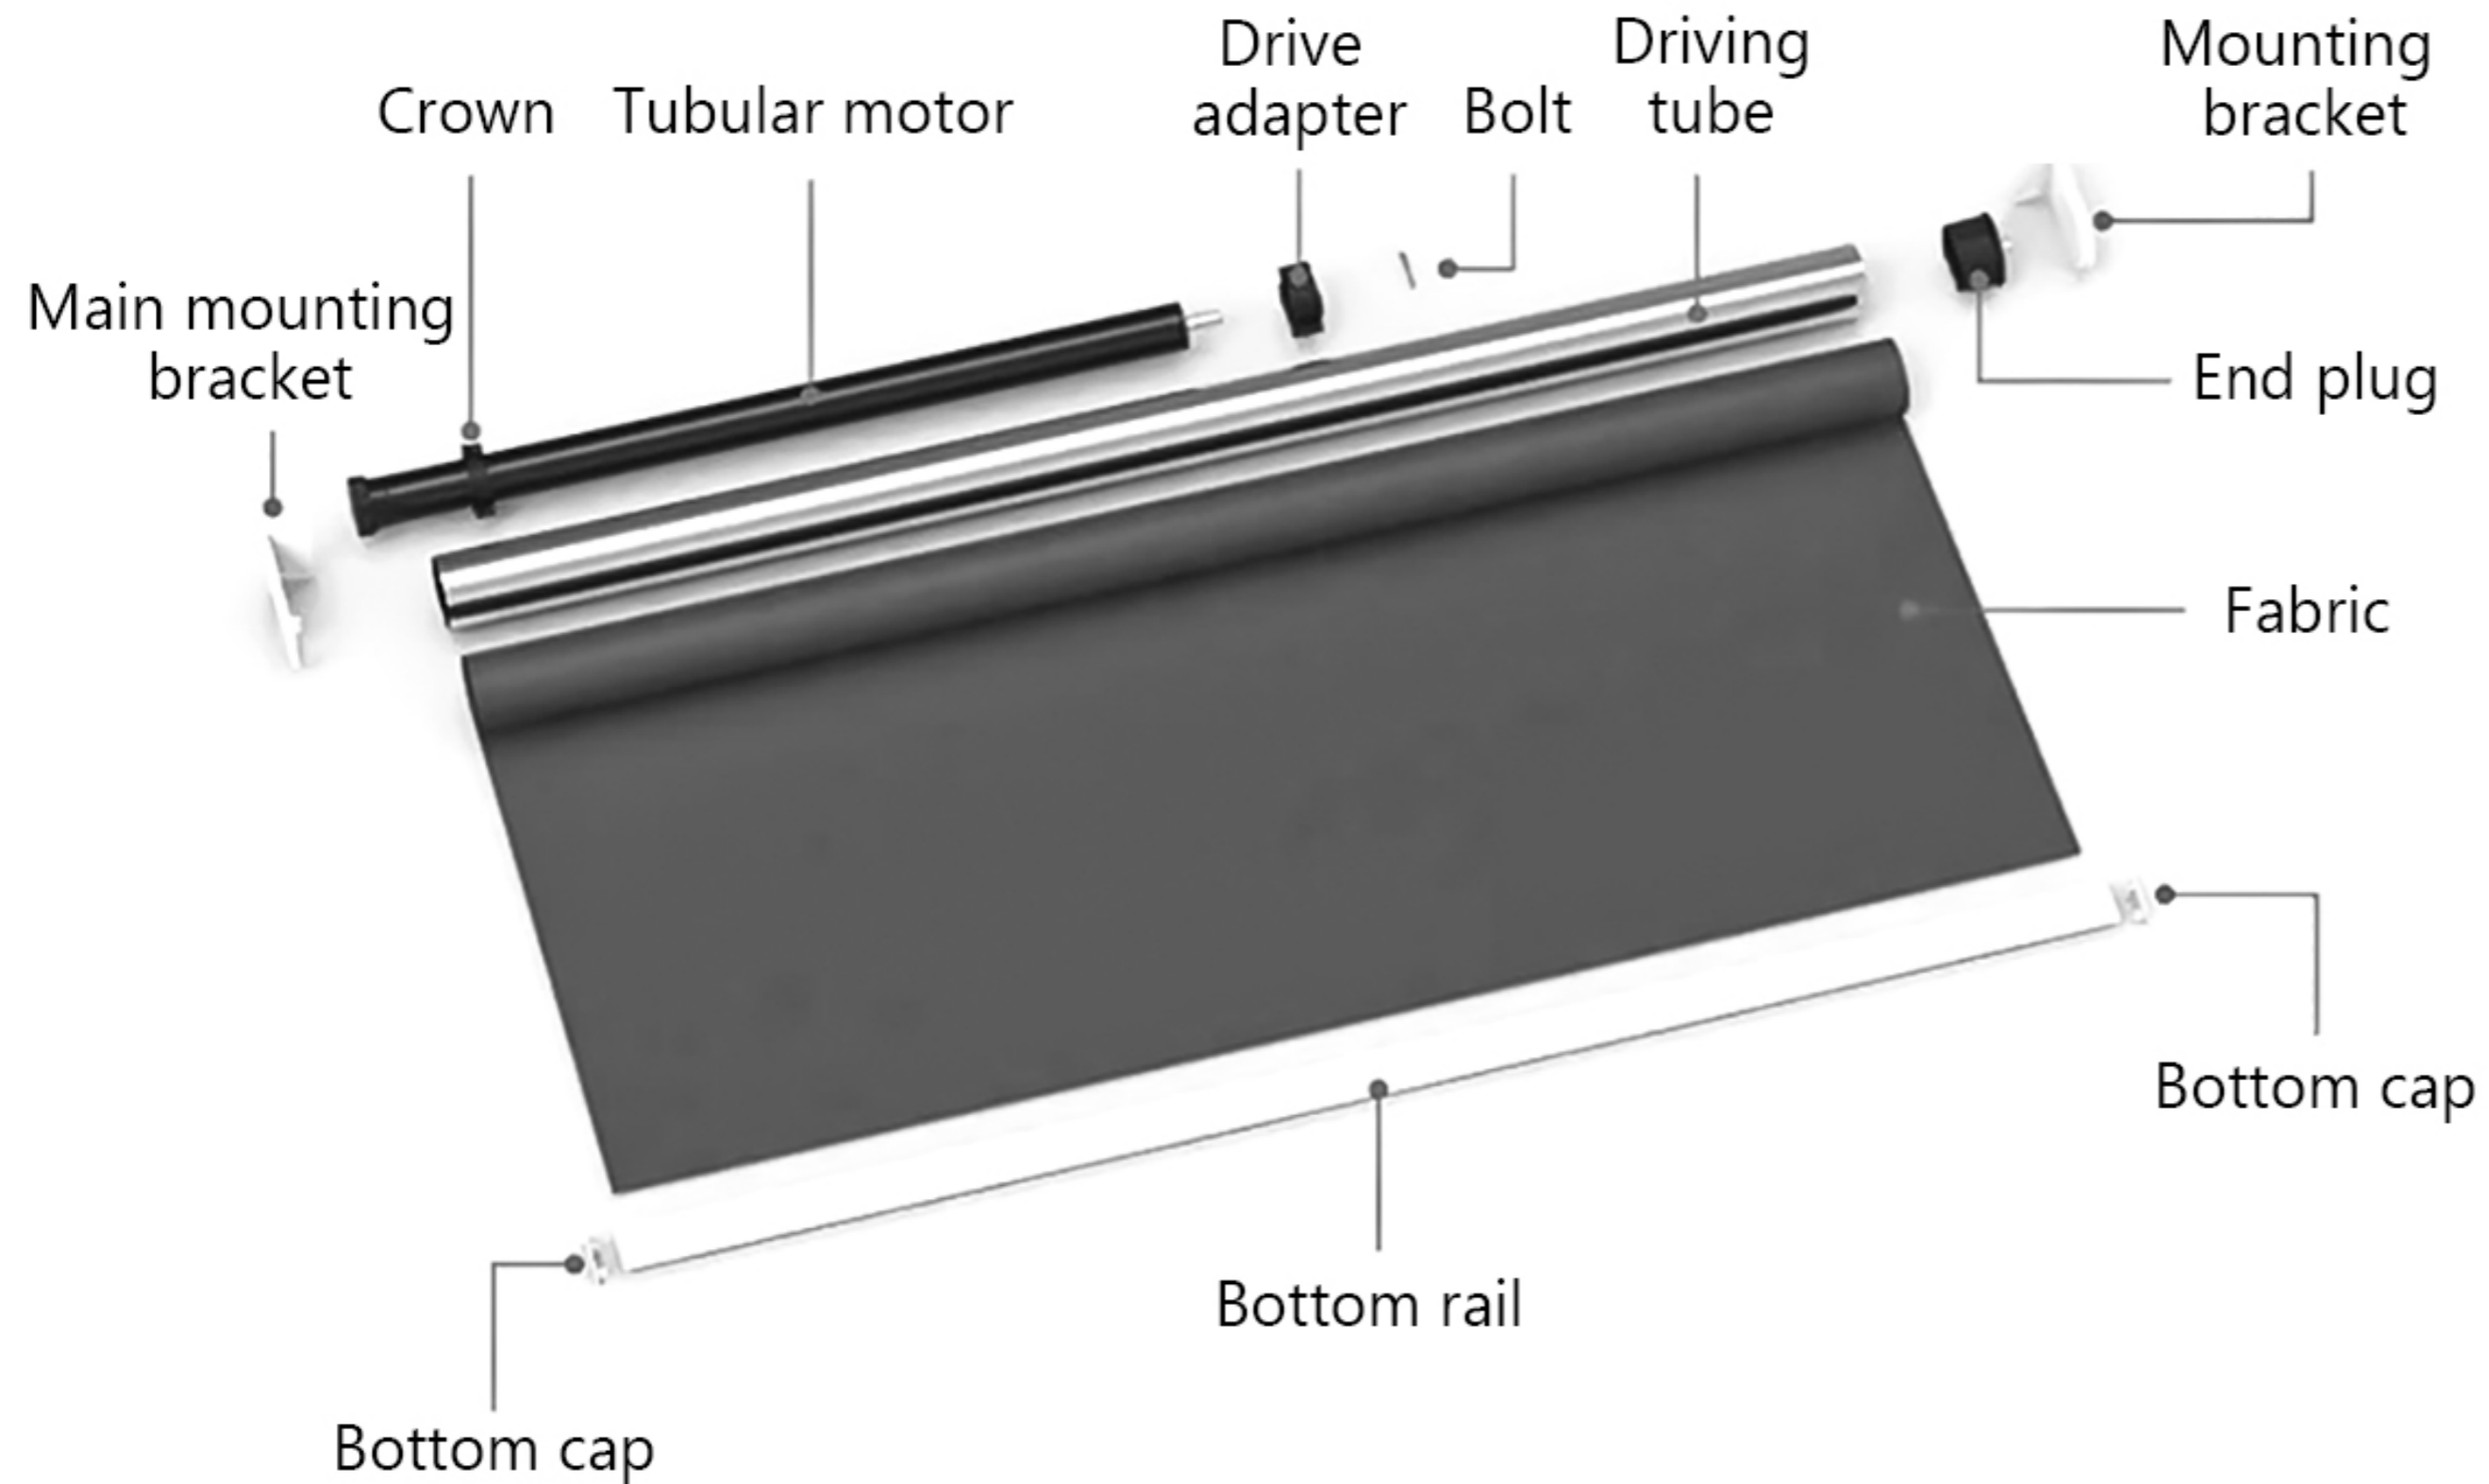

A complete set of motorized roller blinds

Electric Roller Blinds