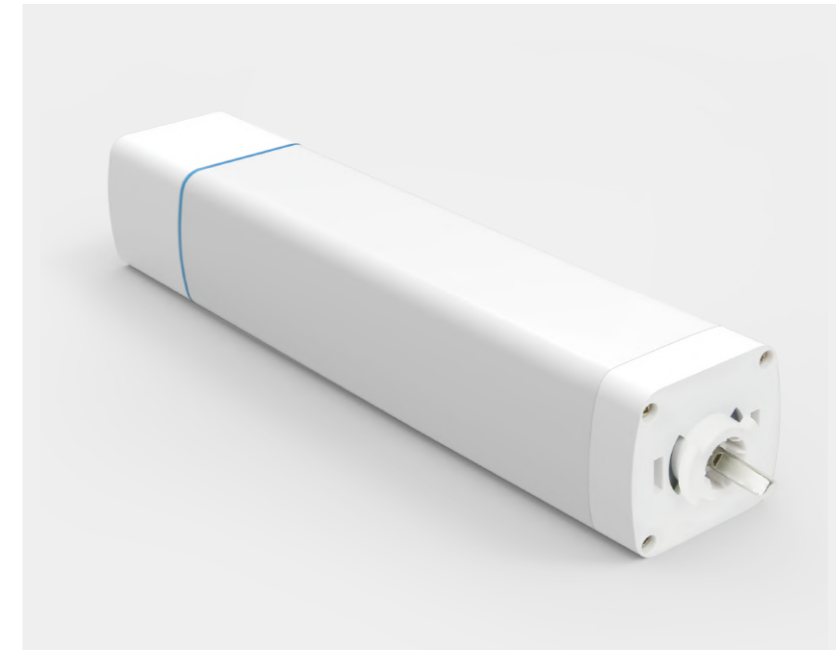

Motor Type:

- Tuya WiFi/Tuya Zigbee/RS485/Z-wave/KNX/4-Wire/5-Wire etc.
  CN, EU, UK & US plug optional.

Motor Features:

- Manual start
- Manual operation if power cut
- Middle position set
- Automatically set the memory running point
- Tuya WiFi/Tuya Zigbee/RS485/Z-wave/KNX/5-Wire curtain motors support RF433 remote control. 4-wire motor no remote control.
- Only Tuya WiFi / Tuya Zigbee curtain motors work with Alexa & Google Home Voice Control & SmartLife APP.

Motor Specifications	
Rated Torque	1.2N.m/2.0N.m
Rated Voltage	AC100-240V, 50/60Hz
Rated Power	40W/80W
Max Load	50KG/120KG
Radio Distance	> 50M
Protection Class	IP20

New version