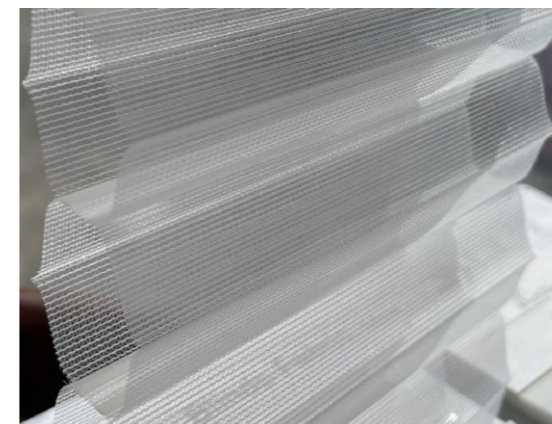

Honeycomb Blinds

- Shade Fabric
- Semi Shade Fabric

JLL68-7