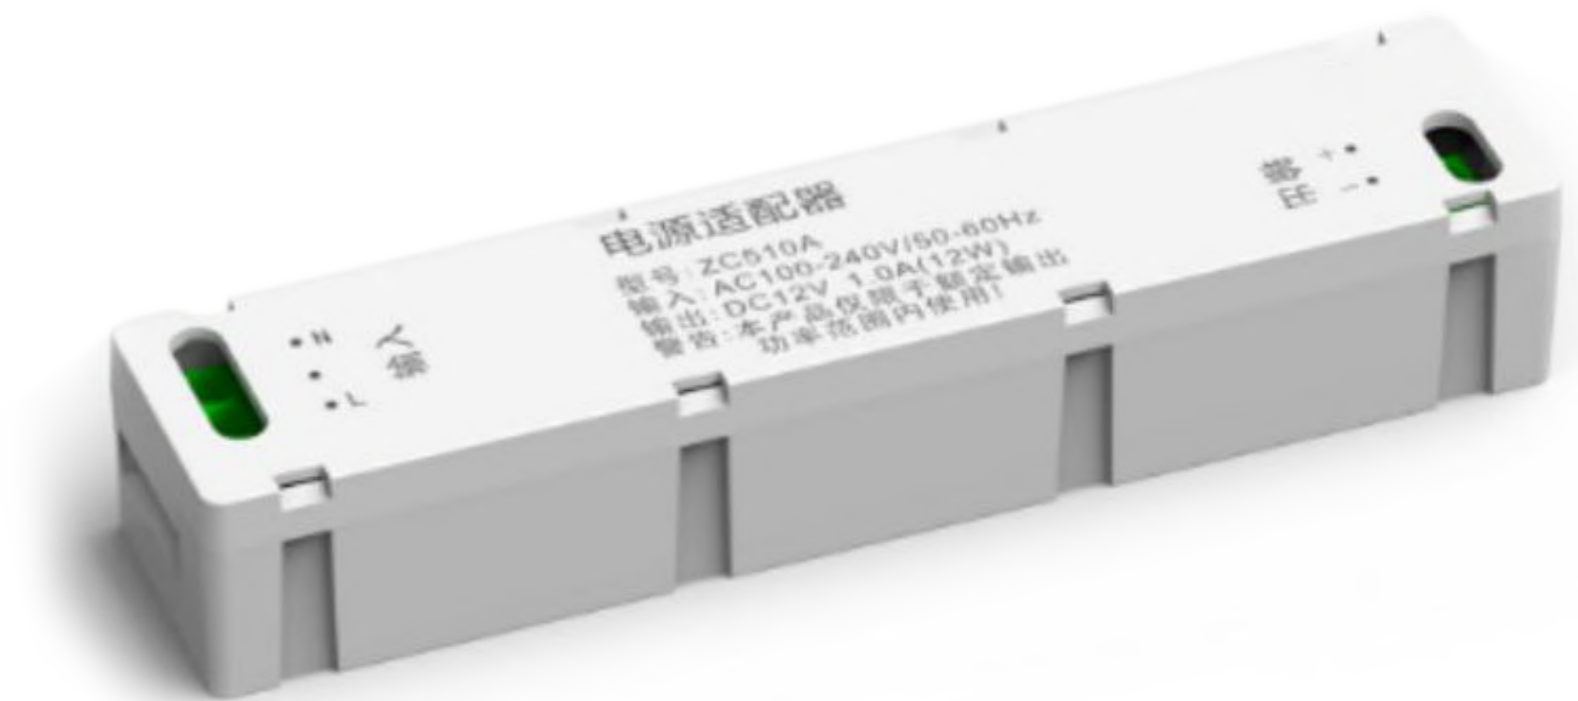

Motor parameter

Item No.	Input voltage	Max power	Rated frequency	Rated torque	Rated RPM	Working noise	Max load
ZM24E-08/33-1	12VDC	12W	/	0.8N.m	33PRM	32- 35dB	6KG
ZM24E-1/33-2	12VDC	12W	/	1N.m	33PRM	32- 35dB	8KG

● Difference between single output shaft motor and dual output shaft motor

Single output shaft motor: single output shaft motor has only one side output head, it is installed on the side of the top slot, its body is short, suitable for the width of 0.5~1.5 meters of blinds, honeycomb blinds, Roman blinds, etc., the maximum load is 6KG.

Dual output shaft motor: dual output shaft motor has bilateral output head, it is installed in the middle of the top slot, it has the characteristics of uniform and stable force, its body is longer than the single output, suitable for the width of $\geq 0.8\text{m}$ blinds, honeycomb blinds, Roman blinds, etc., the maximum load is 8KG.

● Motor standard accessories

- 1、 Motor bracket*2
- 2、 4-corner long shaft sleeve (single output*1 , double output*2)
- 3、 6-corner long shaft sleeve (single output*1 , double output*2)
- 4、 fixing ring*2
- 5、 Power adapter*1 (input voltage : 90-240V AC, output voltage : 12V DC current : 1A)

24 Motor power adapter