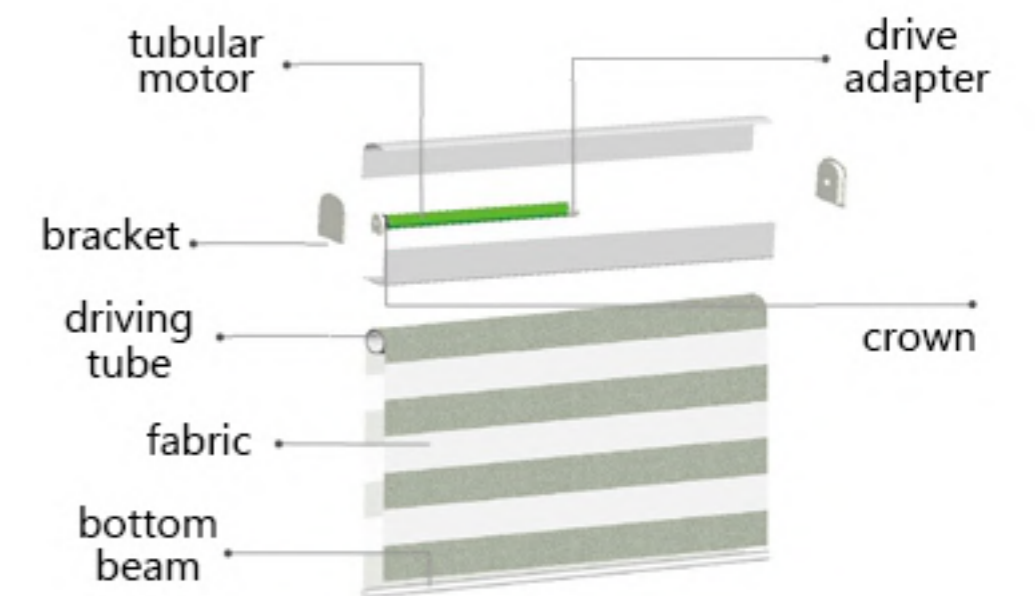

A complete set of motorized roller blinds

Electric Shangrila Blinds