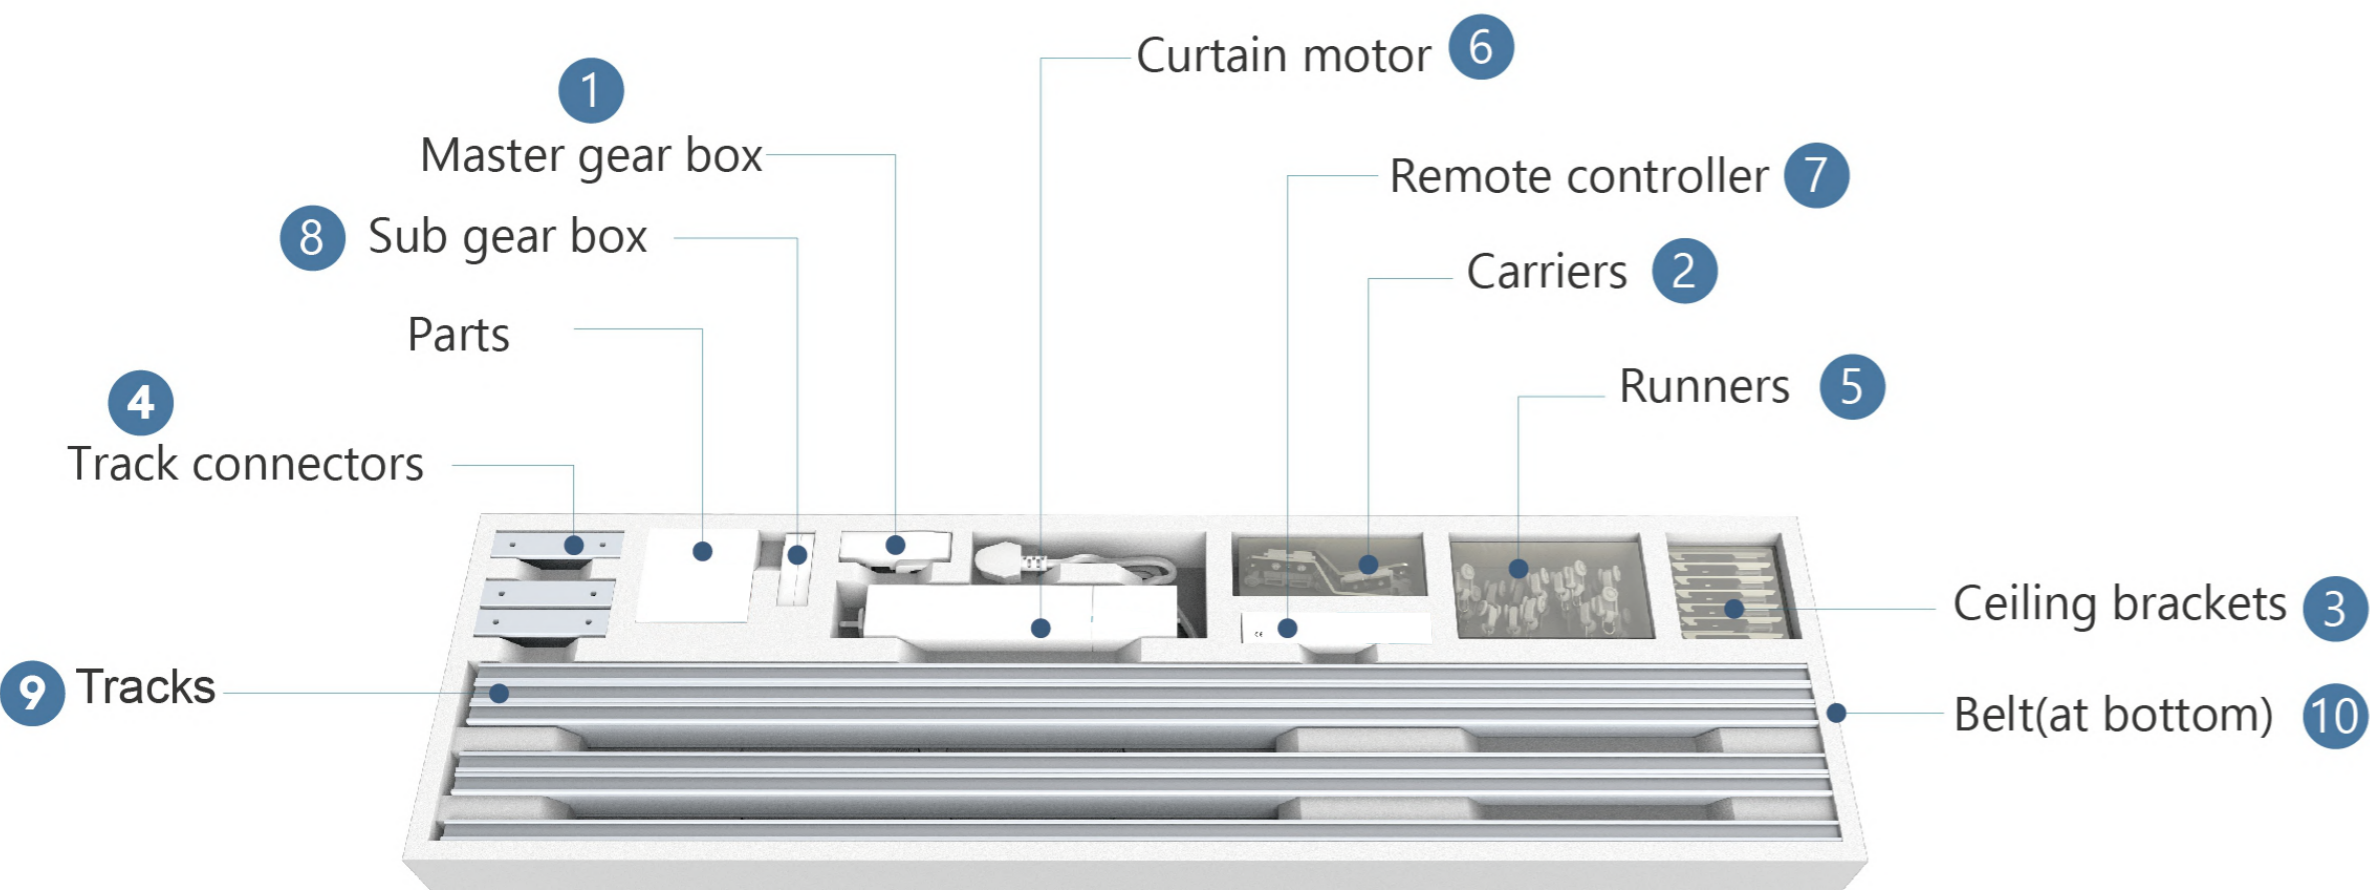

As a leader in the curtain motor industry, we have been with you!

01

**Open & Close
Curtain package box
with Fabric**

A complete set of motorized curtains

Z500DS-TYZ-B

Motorized Curtain Track System

- Motorized curtain track system including curtain motor, freely assembled curtain track, RF433 remote control & complete set accessories.
- Track size: 2.2m, 3.2m, 4.2m, 5.2m, 6.2m, 7.2m, 8.2m
 - 2.2m track set for window width < 2.16m
 - 3.2m track set for window width 2.16m-3.16m
 - 4.2m track set for window width 3.16m-4.16m
 - 5.2m track set for window width 4.16m-5.16m
 - 6.2m track set for window width 5.16m-6.16m
 - 7.2m track set for window width 6.16m-7.16m
 - 8.2m track set for window width 7.16m-8.16m

- 90°/ 135° track connectors available
 - Single track / double track optional
- Single open / double open (center open) optional
- Ceiling mount / wall mount optional
- Multiple controls: Handheld remote control, wall emitter control, switch control, smartphone control, voice control .

● Difference between single output shaft motor and dual output shaft motor

Single output shaft motor: single output shaft motor has only one side output head, it is installed on the side of the top slot, its body is short, suitable for the width of 0.5~1.5 meters of blinds, honeycomb blinds, Roman blinds, etc., the maximum load is 6KG.

Dual output shaft motor: dual output shaft motor has bilateral output head, it is installed in the middle of the top slot, it has the characteristics of uniform and stable force, its body is longer than the single output, suitable for the width of $\geq 0.8\text{m}$ blinds, honeycomb blinds, Roman blinds, etc., the maximum load is 8KG.