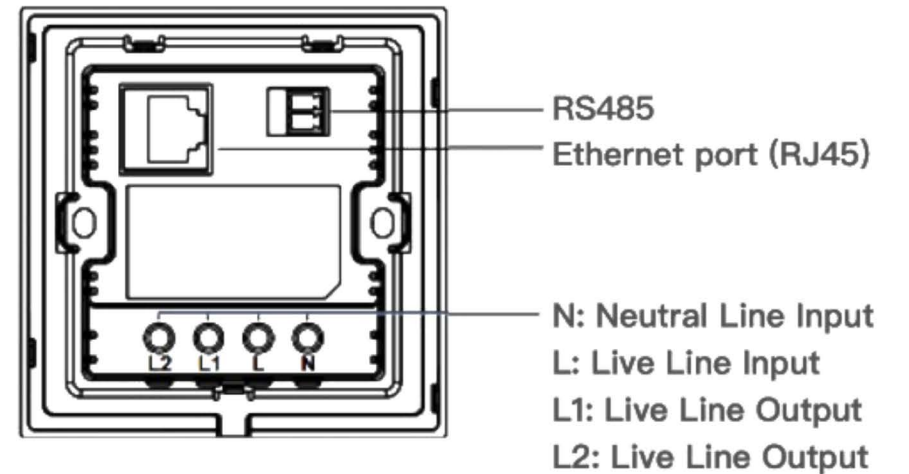

6" Touch Control Panel

- Special for whole home automation, actually a panelled home hub with touch screen. Connect over 100+ smart devices.
- Support Devices Control | Scenes Interactions | Zigbee Gateway
- There's a knob on 6 inch S8E panel, that's an all-in-one switch which controls multiple variates like lights brightness, AC temperature, curtain extend percentage etc.
- There's a knob on 6 inch S8E panel, that's an all-in-one switch which controls multiple variates like lights brightness, AC temperature, curtain extend percentage etc.
- Input: 100~240VAC, 50/60Hz
- Power: 2 Circuits, ≤ 200W Each (RS 485, RJ45, 2 Relays)
- Wireless Protocol: Wi-Fi, Bluetooth, Zigbee
- Dimension 205.6x85.6x10mm (without the base)
- Dimension 205.6x85.6x37.2mm (with the base)
- Dimension 60.9*62.9*24.6mm (the back base)

4" Touch Control Panel

Main Features

- One Smart control panel could control all your smart switches, smart plugs, lights, air conditioners, curtains, locks, security cameras, smart sensors, up to 100+ ZigBee sub devices.
- 4-inch HD LCD, IPS, multi touch screen, Dual array microphone with noise reduction, Auto light sensor, built in 1W speaker, simple in wall installation.
- The Smart control panel also has ZigBee Gateway function.
- WiFi, BLE, ZigBee all in one. Configure the sub devices and scenes in the smart phone APP and real-time synchronization.

- 5.7 inch TFT LCD Screen, IPS, 18:9 HD Resolution
The same display effect and contrast as smart phones
- Light sensor and Proximity Sensor
- 2 mega-pixel front camera optional
- CNC Aluminium middle frame