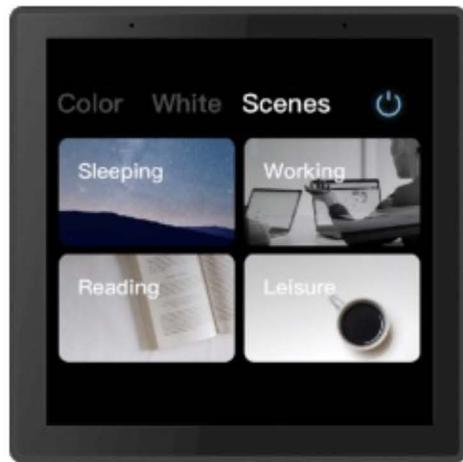

6" Touch Control Panel

- Special for whole home automation, actually a panelled home hub with touch screen. Connect over 100+ smart devices.
- Support Devices Control | Scenes Interactions | Zigbee Gateway
- There's a knob on 6 inch S8E panel, that's an all-in-one switch which controls multiple variates like lights brightness, AC temperature, curtain extend percentage etc.
- There's a knob on 6 inch S8E panel, that's an all-in-one switch which controls multiple variates like lights brightness, AC temperature, curtain extend percentage etc.
- Input: 100~240VAC, 50/60Hz
- Power: 2 Circuits, ≤ 200W Each (RS 485, RJ45, 2 Relays)
- Wireless Protocol: Wi-Fi, Bluetooth, Zigbee
- Dimension 205.6x85.6x10mm (without the base)
- Dimension 205.6x85.6x37.2mm (with the base)
- Dimension 60.9*62.9*24.6mm (the back base)

4" Touch Control Panel

Main Features

- One Smart control panel could control all your smart switches, smart plugs, lights, air conditioners, curtains, locks, security cameras, smart sensors, up to 100+ ZigBee sub devices.
- 4-inch HD LCD, IPS, multi touch screen, Dual array microphone with noise reduction, Auto light sensor, built in 1W speaker, simple in wall installation.
- The Smart control panel also has ZigBee Gateway function.
- WiFi, BLE, ZigBee all in one. Configure the sub devices and scenes in the smart phone APP and real-time synchronization.

Lighting control system

Indoor Environment System

Community Monitoring System

Access Control System

Media System

Scene Control System

Home Security System

Fire Alarm System

5.7" Touch Control Panel

5.7" Smart Home Touch Screen Control Panel is a multifunctional control panel for Smart Home, Home Automation System and Smart Hotel Room Control System. Can control all the electronics, such as the lights, electric curtains, air conditioners, smart locks, security cameras, etc.