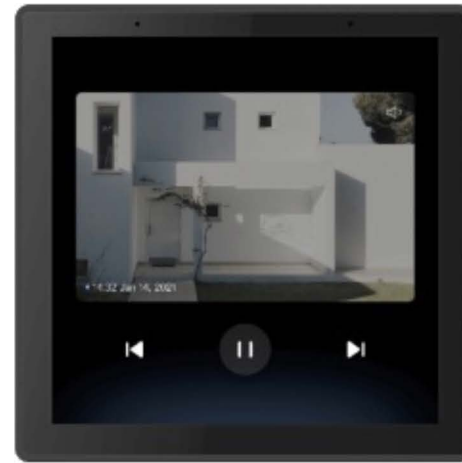

6" Touch Control Panel

- Special for whole home automation, actually a panelled home hub with touch screen. Connect over 100+ smart devices.
- Support Devices Control | Scenes Interactions | Zigbee Gateway
- There's a knob on 6 inch S8E panel, that's an all-in-one switch which controls multiple variates like lights brightness, AC temperature, curtain extend percentage etc.
- There's a knob on 6 inch S8E panel, that's an all-in-one switch which controls multiple variates like lights brightness, AC temperature, curtain extend percentage etc.
- Input: 100~240VAC, 50/60Hz
- Power: 2 Circuits, ≤ 200W Each (RS 485, RJ45, 2 Relays)
- Wireless Protocol: Wi-Fi, Bluetooth, Zigbee
- Dimension 205.6x85.6x10mm (without the base)
- Dimension 205.6x85.6x37.2mm (with the base)
- Dimension 60.9*62.9*24.6mm (the back base)

4" Touch Control Panel

Main Features

- One Smart control panel could control all your smart switches, smart plugs, lights, air conditioners, curtains, locks, security cameras, smart sensors, up to 100+ ZigBee sub devices.
- 4-inch HD LCD, IPS, multi touch screen, Dual array microphone with noise reduction, Auto light sensor, built in 1W speaker, simple in wall installation.
- The Smart control panel also has ZigBee Gateway function.
- WiFi, BLE, ZigBee all in one. Configure the sub devices and scenes in the smart phone APP and real-time synchronization.

Lighting control system

Indoor Environment System

Community Monitoring System

Access Control System

Media System

Scene Control System

Home Security System

Fire Alarm System

5.7" Touch Control Panel

5.7" Smart Home Touch Screen Control Panel is a multifunctional control panel for Smart Home, Home Automation System and Smart Hotel Room Control System. Can control all the electronics, such as the lights, electric curtains, air conditioners, smart locks, security cameras, etc.