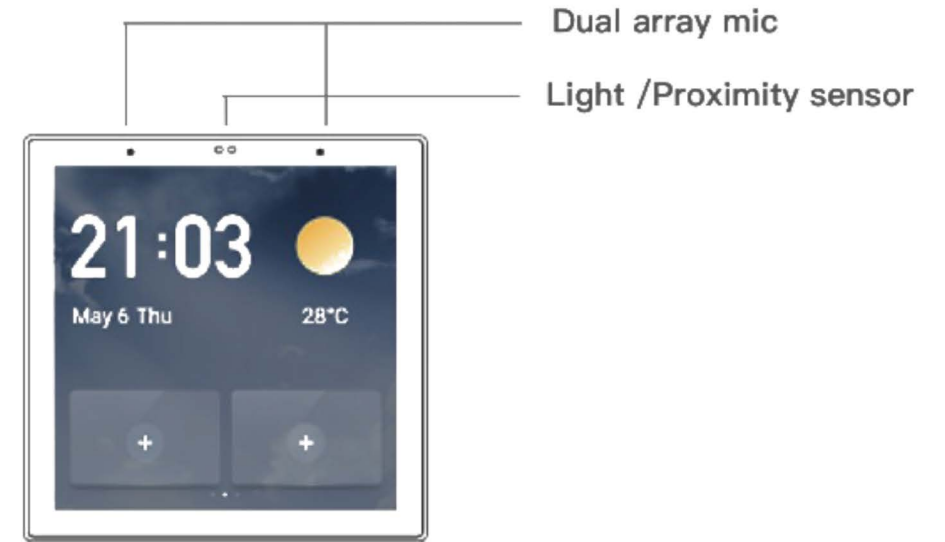

6" Touch Control Panel

- Special for whole home automation, actually a panelled home hub with touch screen. Connect over 100+ smart devices.
- Support Devices Control | Scenes Interactions | Zigbee Gateway
- There's a knob on 6 inch S8E panel, that's an all-in-one switch which controls multiple variates like lights brightness, AC temperature, curtain extend percentage etc.
- There's a knob on 6 inch S8E panel, that's an all-in-one switch which controls multiple variates like lights brightness, AC temperature, curtain extend percentage etc.
- Input: 100~240VAC, 50/60Hz
- Power: 2 Circuits, ≤ 200W Each (RS 485, RJ45, 2 Relays)
- Wireless Protocol: Wi-Fi, Bluetooth, Zigbee
- Dimension 205.6x85.6x10mm (without the base)
- Dimension 205.6x85.6x37.2mm (with the base)
- Dimension 60.9*62.9*24.6mm (the back base)

4" Touch Control Panel

Main Features

- One Smart control panel could control all your smart switches, smart plugs, lights, air conditioners, curtains, locks, security cameras, smart sensors, up to 100+ ZigBee sub devices.
- 4-inch HD LCD, IPS, multi touch screen, Dual array microphone with noise reduction, Auto light sensor, built in 1W speaker, simple in wall installation.
- The Smart control panel also has ZigBee Gateway function.
- WiFi, BLE, ZigBee all in one. Configure the sub devices and scenes in the smart phone APP and real-time synchronization.

5.7" Touch Control Panel

5.7" Smart Home Touch Screen Control Panel is a multifunctional control panel for Smart Home, Home Automation System and Smart Hotel Room Control System. Can control all the electronics, such as the lights, electric curtains, air conditioners, smart locks, security cameras, etc.

- 5.7 inch TFT LCD Screen, IPS, 18:9 HD Resolution
The same display effect and contrast as smart phones
- Light sensor and Proximity Sensor
- 2 mega-pixel front camera optional
- CNC Aluminium middle frame