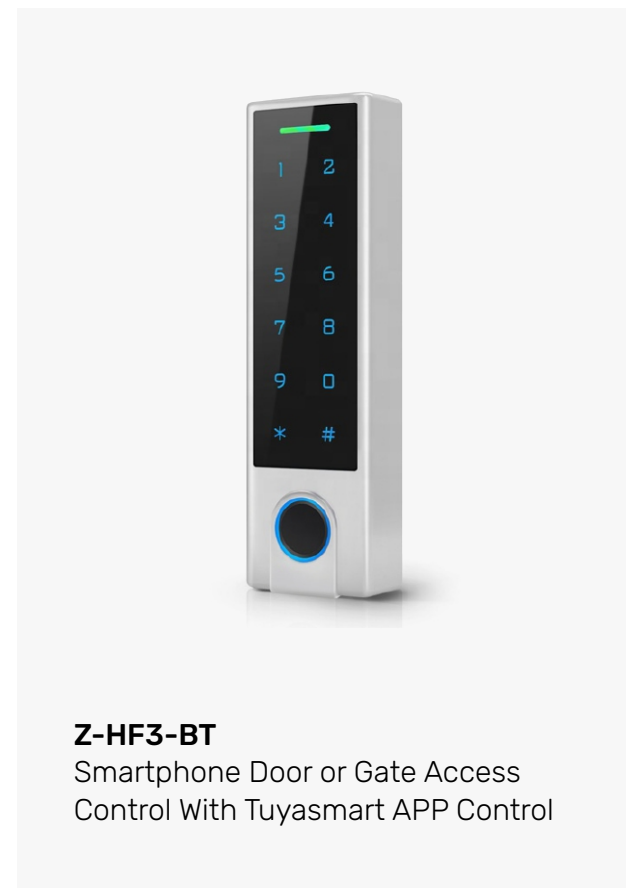

## Door Sensor

## Smart Door Lock

**Z-EA1**  
WiFi Fingerprint Door  
Lock Supporting Remote Control

**Z-HG200**  
Wireless Fingerprint Wifi Smart  
Glass Door Lock

**Z-H102**  
Smart WiFi access control with fingerprint,  
ID card, password, APP unlock

**Z-HF3-BT**  
Smartphone Door or Gate Access  
Control With Tuya smart APP Control

**Z-T1**  
Smart Fingerprint Key ID card  
Password App Unlock WiFi Door Lock

**Z-S1**  
Fingerprint, Key, Password, App Unlock  
Blue-tooth Fingerprint Door Lock

**Z-GL-B2**  
Smart Remote Control Glass  
Door Lock With Fingerprint

**Z-X7-L06**  
Tuya Smart Fingerprint Lock

**Z-X7-L08**  
Smart Class C Security Lock Video Fingerprint Lock

**Z-AF90P**  
WiFi Fingerprint Automatic Face  
Recognition Door Lock with Cats Eye Camera