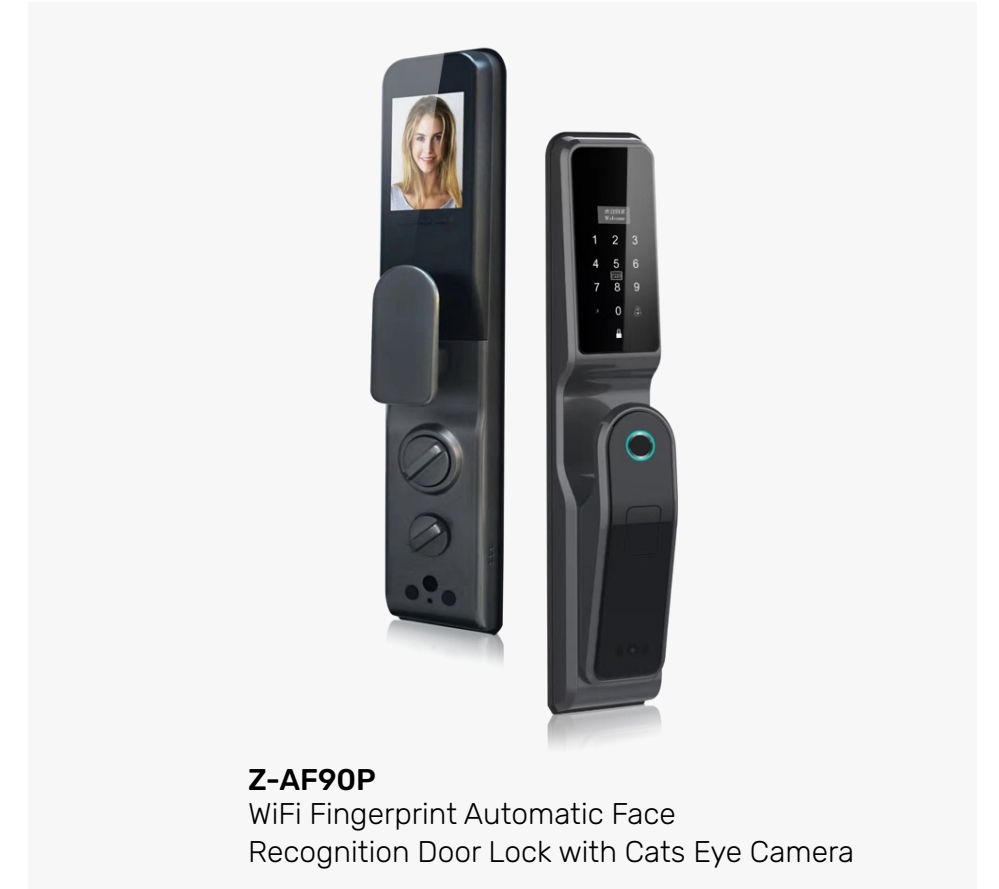

## Smart Door Lock

**Z-EA1**  
WiFi Fingerprint Door  
Lock Supporting Remote Control

**Z-HG200**  
Wireless Fingerprint Wifi Smart  
Glass Door Lock

**Z-H102**  
Smart WiFi access control with fingerprint,  
ID card, password, APP unlock

**Z-HF3-BT**  
Smartphone Door or Gate Access  
Control With Tuya smart APP Control

**Z-T1**  
Smart Fingerprint Key ID card  
Password App Unlock WiFi Door Lock

**Z-S1**  
Fingerprint, Key, Password, App Unlock  
Blue-tooth Fingerprint Door Lock

**Z-GL-B2**  
Smart Remote Control Glass  
Door Lock With Fingerprint

**Z-X7-L06**  
Tuya Smart Fingerprint Lock

**Z-X7-L08**  
Smart Class C Security Lock Video Fingerprint Lock

**Z-AF90P**  
WiFi Fingerprint Automatic Face  
Recognition Door Lock with Cats Eye Camera

**Z-F2-22**  
WiFi Touch screen Double Side  
Waterproof Door Lock

**Z-HR01**  
Smart fingerprint lock  
5050 lock body

**Z-E202**  
Smart Life APP WiFi Door  
Lock with Touch Screen

**Z-X2**  
WiFi APP Remote Control  
Fingerprint Door Lock