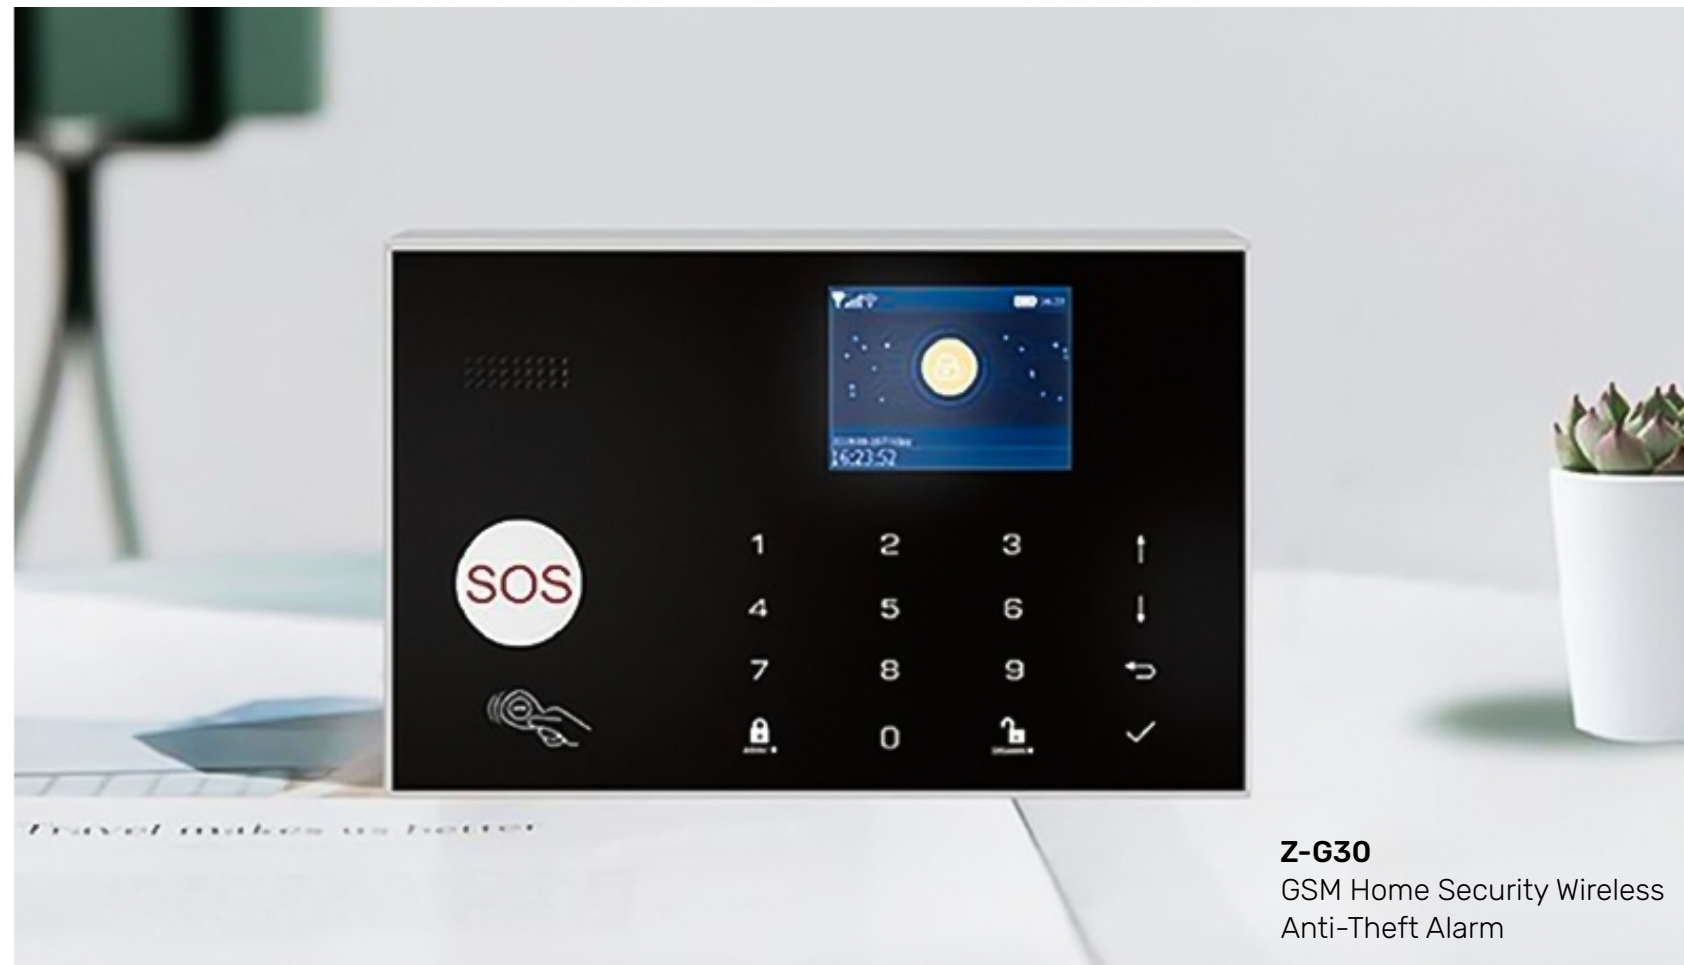

# 01 — Smart Home Alarm

**Z-10GDT**  
GSM Tuya Alarm System  
with SOS Button

**Z-G12**  
Wireless WiFi Tuya Smart  
Home Alarm System

**Z-G20**  
GSM Remote Control Intelligent Home  
Burglar Alarm System

**Z-WG103T**  
GSM GSM Alarm  
System With Motion  
Sensor Support Alexa

**Z-WG107T**  
GSM High Quality Touch  
Screen LCD System

**Z-WG103T**  
GSM Smart LCD  
Display WIFI Gsm  
Intrusion Alarm System

**Z-PG994-TY**  
WiFi PSTN+GSM  
Home Alarm  
For Home Security

**Z-G30**  
GSM Home Security Wireless  
Anti-Theft Alarm