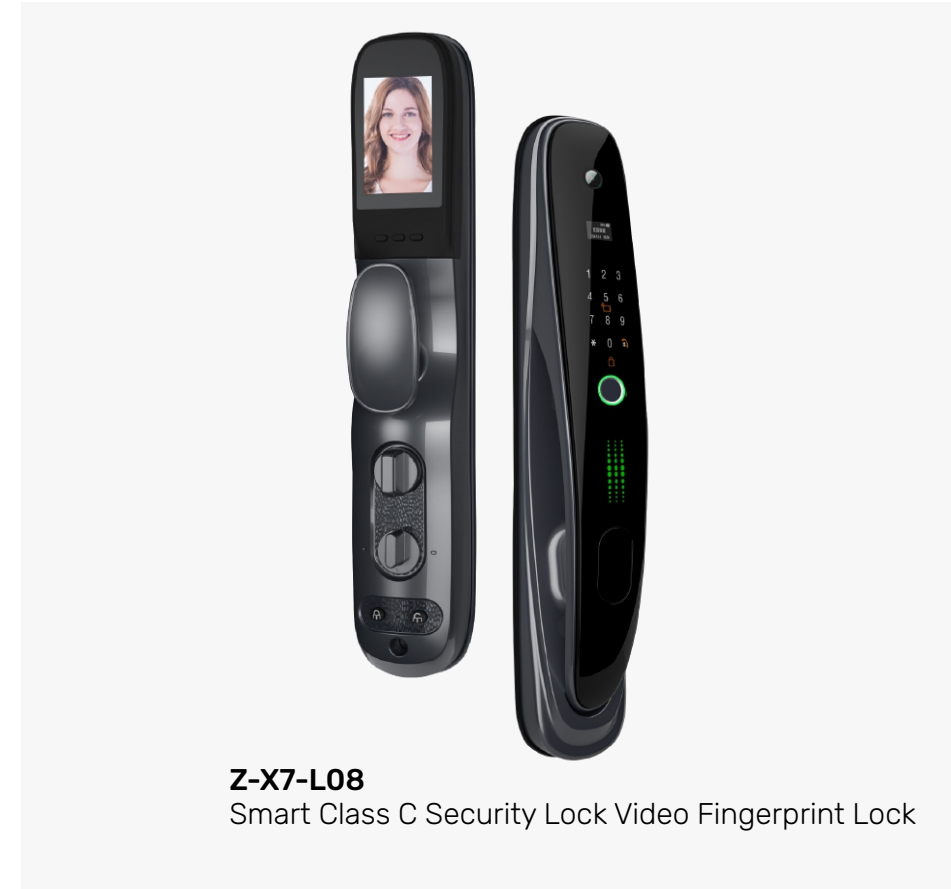

## Smart Door Lock

**Z-EA1**  
WiFi Fingerprint Door  
Lock Supporting Remote Control

**Z-HG200**  
Wireless Fingerprint Wifi Smart  
Glass Door Lock

**Z-H102**  
Smart WiFi access control with fingerprint,  
ID card, password, APP unlock

**Z-HF3-BT**  
Smartphone Door or Gate Access  
Control With Tuya smart APP Control

**Z-T1**  
Smart Fingerprint Key ID card  
Password App Unlock WiFi Door Lock

**Z-S1**  
Fingerprint, Key, Password, App Unlock  
Blue-tooth Fingerprint Door Lock

**Z-GL-B2**  
Smart Remote Control Glass  
Door Lock With Fingerprint

**Z-X7-L06**  
Tuya Smart Fingerprint Lock

**Z-X7-L08**  
Smart Class C Security Lock Video Fingerprint Lock

**Z-AF90P**  
WiFi Fingerprint Automatic Face  
Recognition Door Lock with Cats Eye Camera

**Z-F2-22**  
WiFi Touch screen Double Side  
Waterproof Door Lock

**Z-HR01**  
Smart fingerprint lock  
5050 lock body

**Z-E202**  
Smart Life APP WiFi Door  
Lock with Touch Screen

**Z-X2**  
WiFi APP Remote Control  
Fingerprint Door Lock