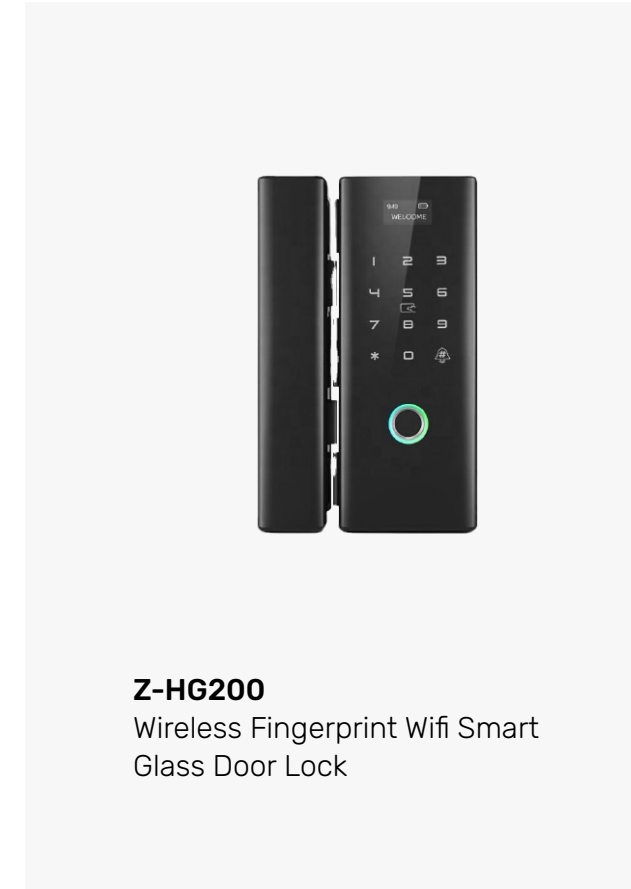

Z-H102
Smart WiFi access control with fingerprint,
ID card, password, APP unlock

Z-HG200
Wireless Fingerprint Wifi Smart
Glass Door Lock