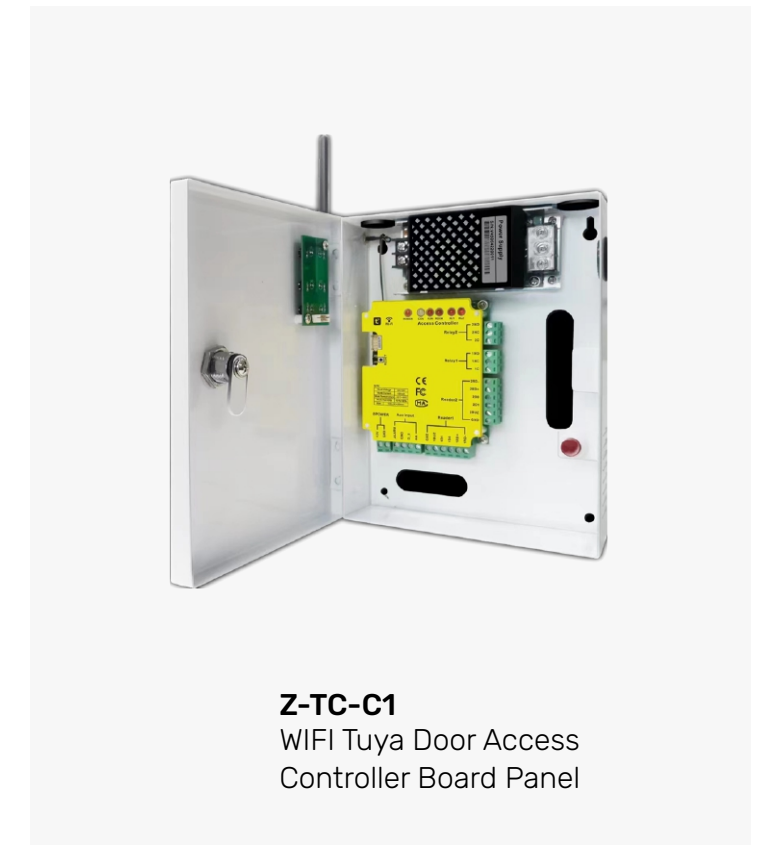

## Smart Open Door Relay

**Z-WD400A**  
WiFi Automatic Garage Door Opener

**ZTY-DIY-S01**  
Smart Garage Door Opener Relay Module

**ZTY-DIY-S02**  
2CH Door Opener Relay

**ZTY-DIY-S02**  
4CH Relay Door Opener

**Z-ST-DC1**  
Smart Door Opener

**Z-TC-C1**  
WIFI Tuya Door Access  
Controller Board Panel

**YOUR SMART HOME CHOICE**  
**THANKS FOR VIEWING**