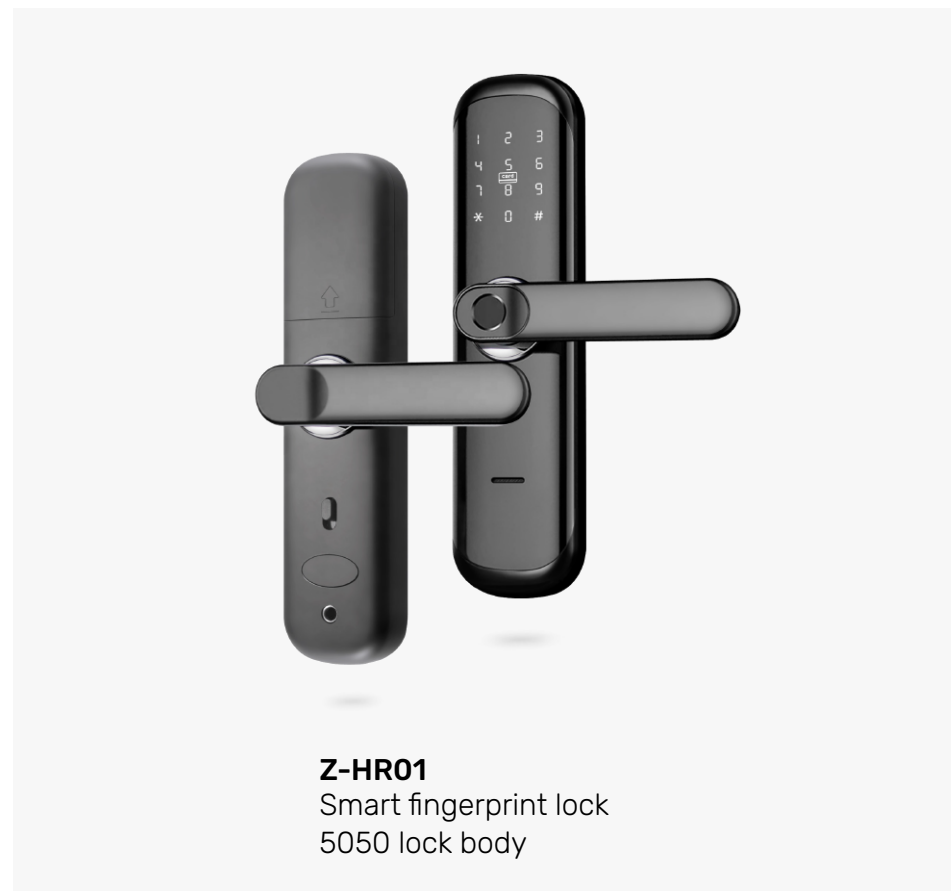

## Smart Door Lock

**Z-EA1**  
WiFi Fingerprint Door  
Lock Supporting Remote Control

**Z-HG200**  
Wireless Fingerprint Wifi Smart  
Glass Door Lock

**Z-H102**  
Smart WiFi access control with fingerprint,  
ID card, password, APP unlock

**Z-HF3-BT**  
Smartphone Door or Gate Access  
Control With Tuya smart APP Control

**Z-T1**  
Smart Fingerprint Key ID card  
Password App Unlock WiFi Door Lock

**Z-S1**  
Fingerprint, Key, Password, App Unlock  
Blue-tooth Fingerprint Door Lock

**Z-GL-B2**  
Smart Remote Control Glass  
Door Lock With Fingerprint

**Z-X7-L06**  
Tuya Smart Fingerprint Lock

**Z-X7-L08**  
Smart Class C Security Lock Video Fingerprint Lock

**Z-AF90P**  
WiFi Fingerprint Automatic Face  
Recognition Door Lock with Cats Eye Camera

**Z-F2-22**  
WiFi Touch screen Double Side  
Waterproof Door Lock

**Z-HR01**  
Smart fingerprint lock  
5050 lock body

**Z-E202**  
Smart Life APP WiFi Door  
Lock with Touch Screen

**Z-X2**  
WiFi APP Remote Control  
Fingerprint Door Lock