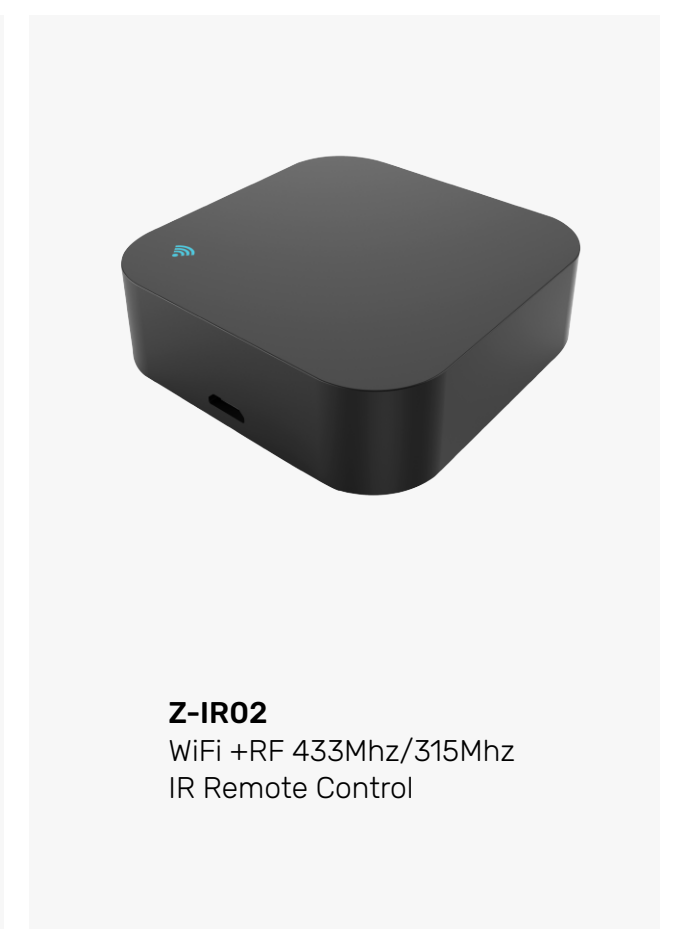

06 —.

Smart IR Remote Control