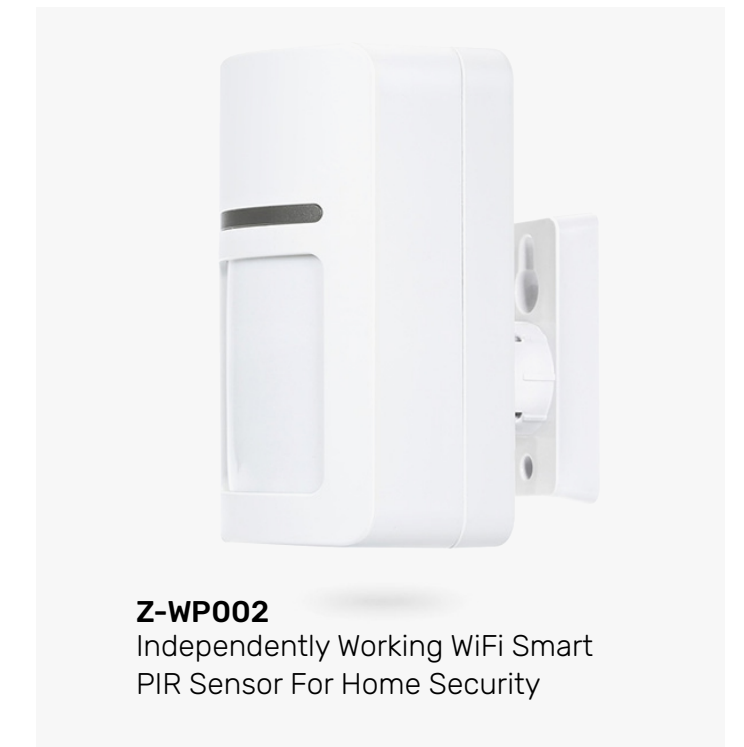

Smart Alarm Sensors —•

i PM25 Sensor

PIR Sensor

SOS Button