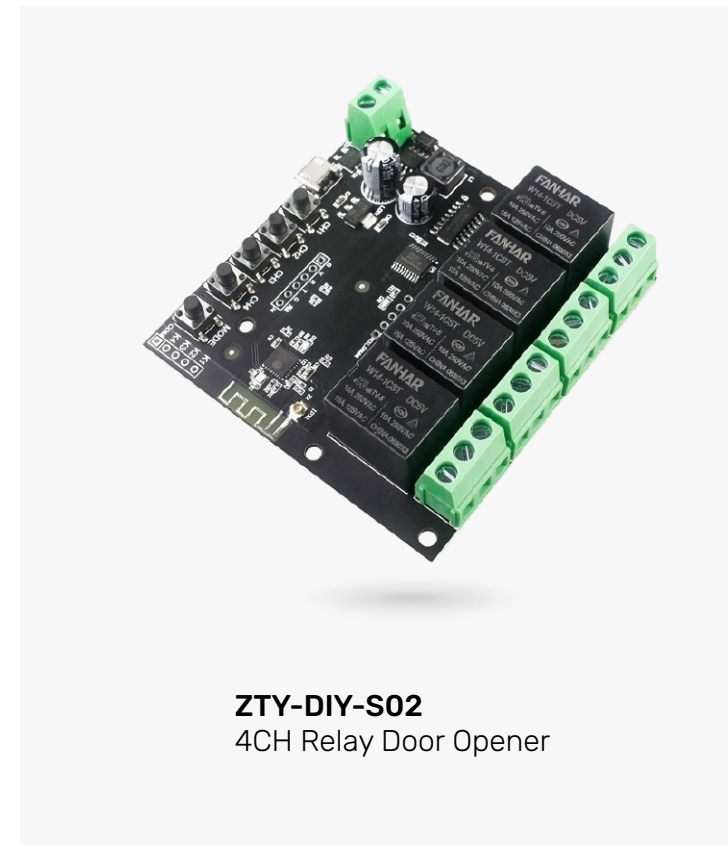

## Smart Open Door Relay

**Z-WD400A**  
WiFi Automatic Garage Door Opener

**ZTY-DIY-S01**  
Smart Garage Door Opener Relay Module

**ZTY-DIY-S02**  
2CH Door Opener Relay

**ZTY-DIY-S02**  
4CH Relay Door Opener

**Z-ST-DC1**  
Smart Door Opener

**Z-TC-C1**  
WIFI Tuya Door Access  
Controller Board Panel

**YOUR SMART HOME CHOICE**  
**THANKS FOR VIEWING**