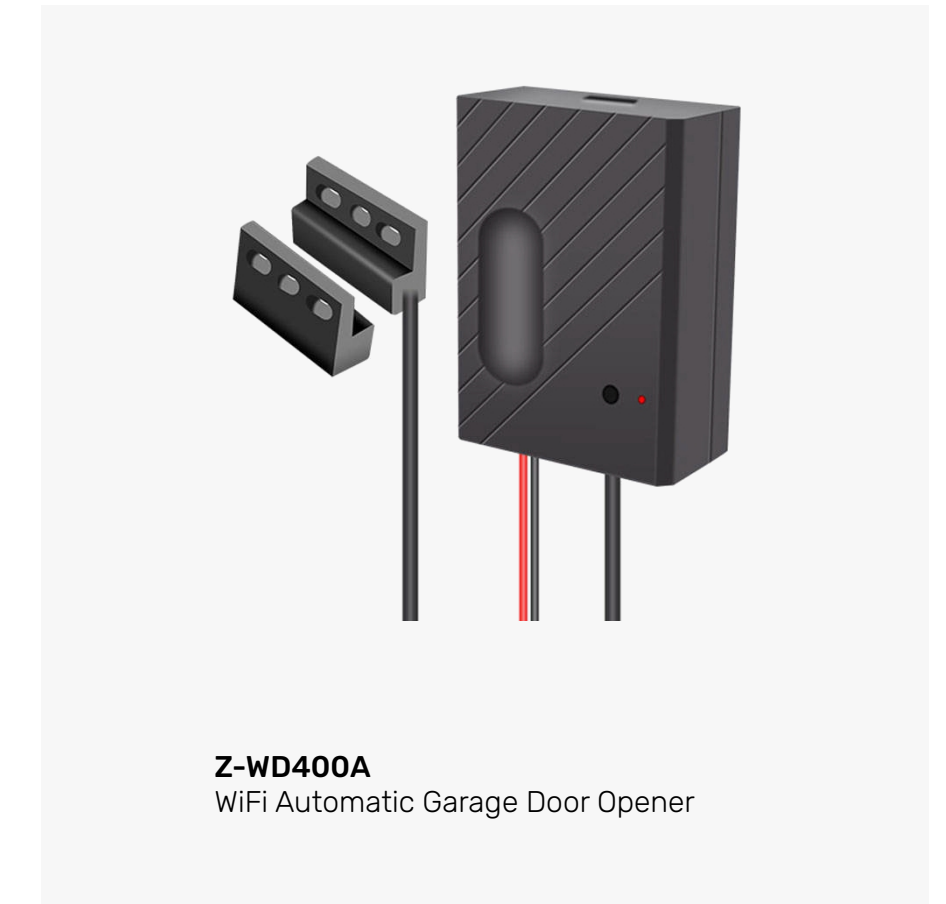

07 —.

Smart Open Door Relay

Z-WD400A
WiFi Automatic Garage Door Opener