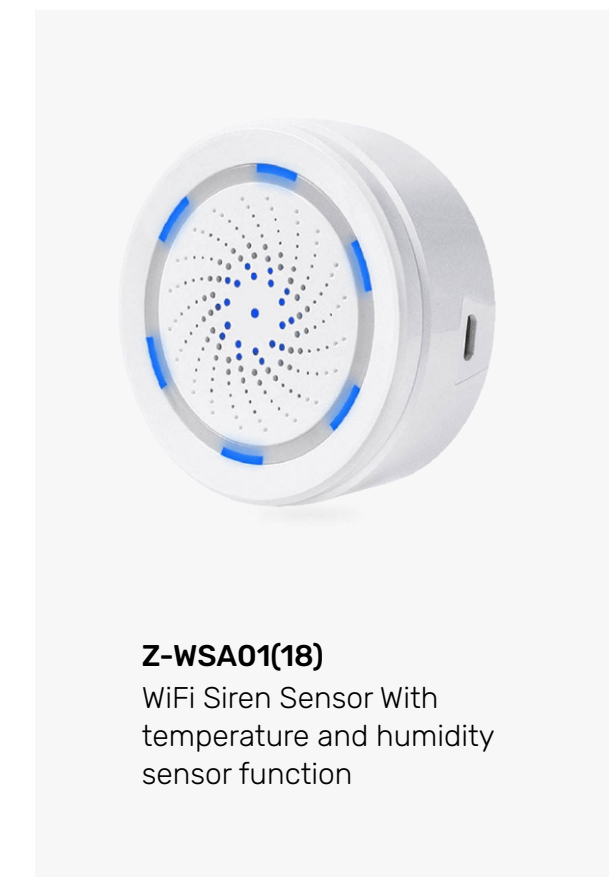

## Smart Alarm Sensors

Alarm Sirens

**Z-DD01(2)**  
Wifi smart home door  
sensor EU/US  
Plug 433Mhz siren alarm

**Z-H1(29)**  
Indoor Wifi Mini Tuya Alarm  
Siren with Remotes Controller

**Z-H3(19)**  
Wifi Smart Sound Alarm  
Horn Siren Compatible Alexa  
Google Home IFTTT

**Z-SN11**  
Wireless 433Mhz Dingdong  
Bell for Tuya Siren

**Z-TS106(16)**  
Outdoor Sound Light  
Flashing Siren

**Z-WSA01(18)**  
WiFi Siren Sensor With  
temperature and humidity  
sensor function