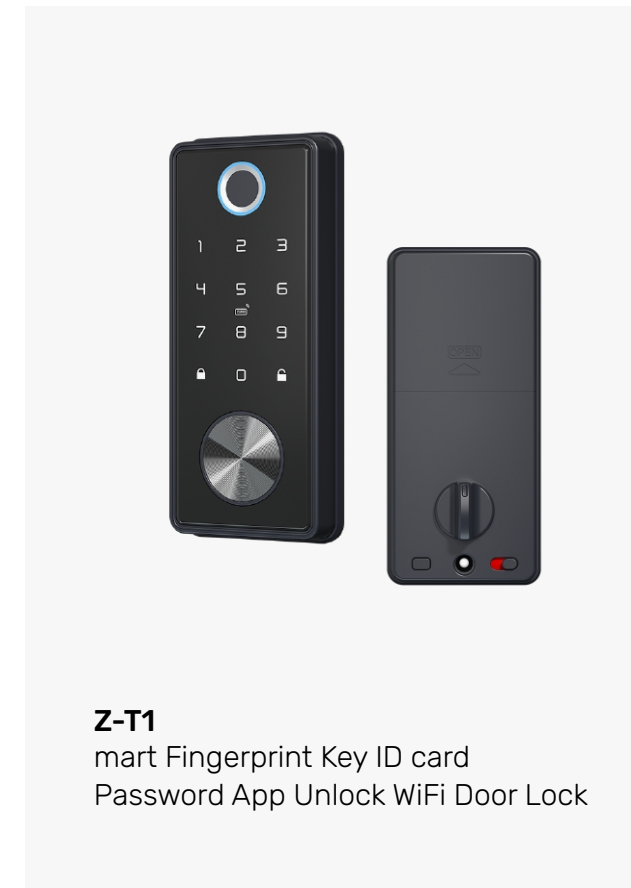

## Smart Door Lock

**Z-EA1**  
WiFi Fingerprint Door  
Lock Supporting Remote Control

**Z-HG200**  
Wireless Fingerprint Wifi Smart  
Glass Door Lock

**Z-H102**  
Smart WiFi access control with fingerprint,  
ID card, password, APP unlock

**Z-HF3-BT**  
Smartphone Door or Gate Access  
Control With Tuya smart APP Control

**Z-T1**  
Smart Fingerprint Key ID card  
Password App Unlock WiFi Door Lock

**Z-S1**  
Fingerprint, Key, Password, App Unlock  
Blue-tooth Fingerprint Door Lock

**Z-GL-B2**  
Smart Remote Control Glass  
Door Lock With Fingerprint

**Z-X7-L06**  
Tuya Smart Fingerprint Lock

**Z-X7-L08**  
Smart Class C Security Lock Video Fingerprint Lock

**Z-AF90P**  
WiFi Fingerprint Automatic Face  
Recognition Door Lock with Cats Eye Camera