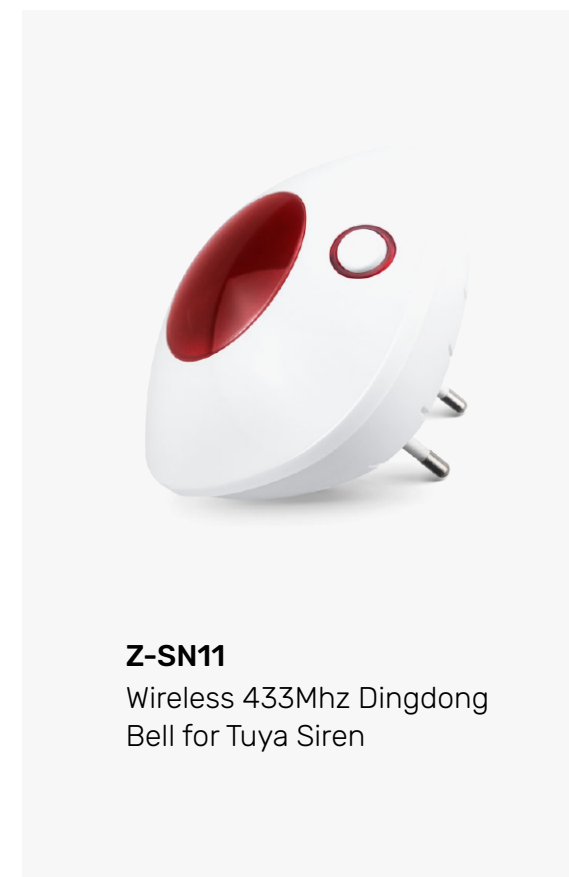

**Z-WG103T**  
GSM GSM Alarm  
System With Motion  
Sensor Support Alexa

**Z-WG107T**  
GSM High Quality Touch  
Screen LCD System

**Z-WG103T**  
GSM Smart LCD  
Display WIFI Gsm  
Intrusion Alarm System

**Z-PG994-TY**  
WiFi PSTN+GSM  
Home Alarm  
For Home Security

**Z-G30**  
GSM Home Security Wireless  
Anti-Theft Alarm

## Smart Alarm Sensors

Alarm Sirens

**Z-DD01(2)**  
Wifi smart home door  
sensor EU/US  
Plug 433Mhz siren alarm

**Z-H1(29)**  
Indoor Wifi Mini Tuya Alarm  
Siren with Remotes Controller

**Z-H3(19)**  
Wifi Smart Sound Alarm  
Horn Siren Compatible Alexa  
Google Home IFTTT

**Z-SN11**  
Wireless 433Mhz Dingdong  
Bell for Tuya Siren

**Z-TS106(16)**  
Outdoor Sound Light  
Flashing Siren

**Z-WSA01(18)**  
WiFi Siren Sensor With  
temperature and humidity  
sensor function