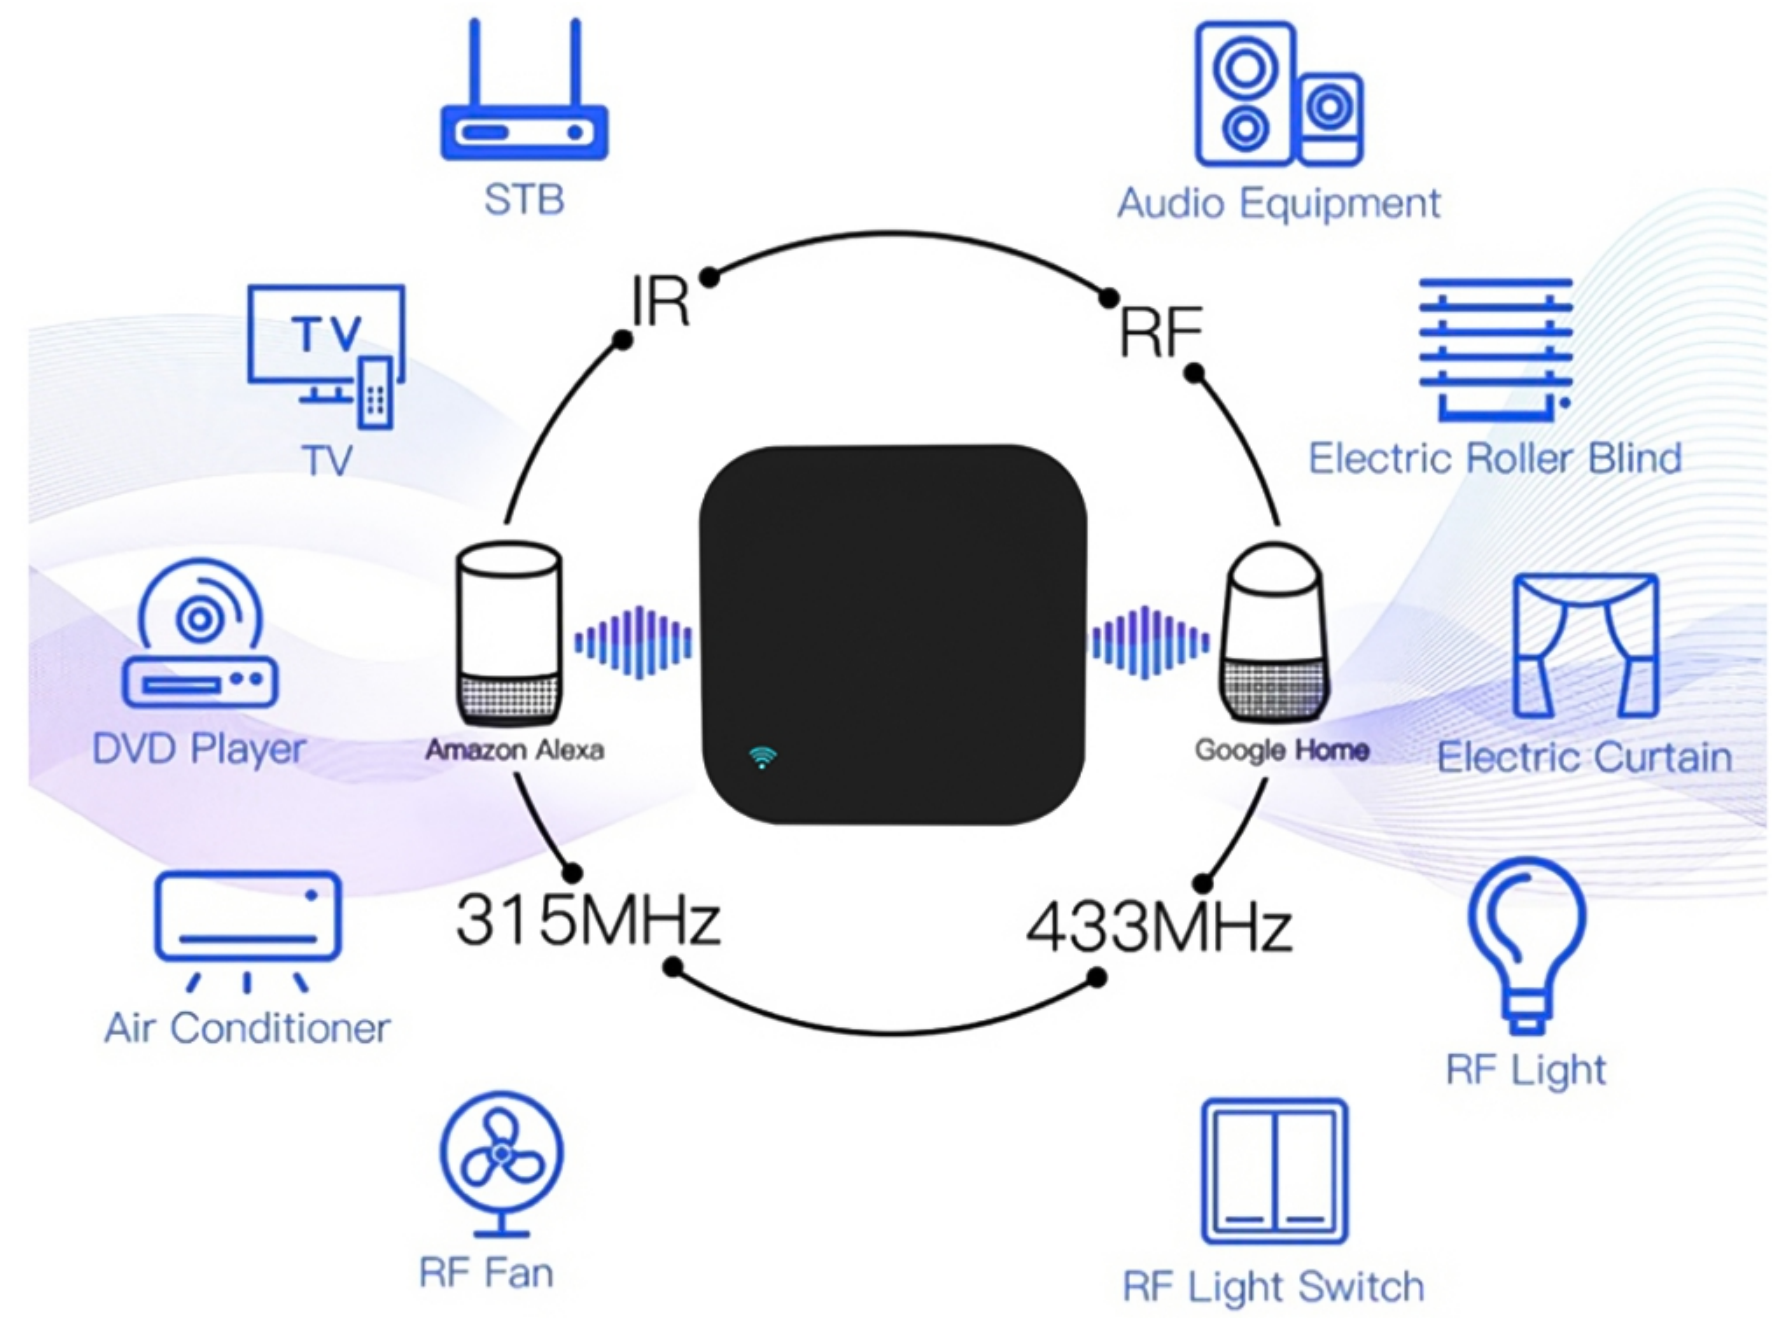

**Z-GL-B2**  
Smart Remote Control Glass  
Door Lock With Fingerprint

**Z-X7-L06**  
Tuya Smart Fingerprint Lock

**Z-X7-L08**  
Smart Class C Security Lock Video Fingerprint Lock

**Z-AF90P**  
WiFi Fingerprint Automatic Face  
Recognition Door Lock with Cats Eye Camera

**Z-F2-22**  
WiFi Touch screen Double Side  
Waterproof Door Lock

**Z-HR01**  
Smart fingerprint lock  
5050 lock body

**Z-E202**  
Smart Life APP WiFi Door  
Lock with Touch Screen

**Z-X2**  
WiFi APP Remote Control  
Fingerprint Door Lock

## Smart IR Remote Control