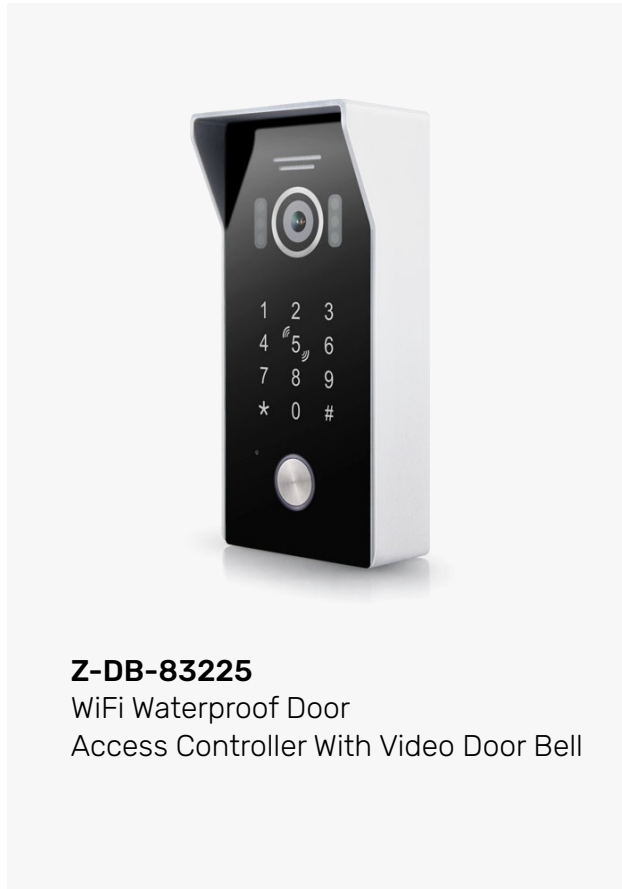

## Door Sensor

## Smart Door Bell

Video Intercom Screen + Doorbell Set

**Z-DB08**  
WiFi Smart Video Intercom

**Z-DB09**  
Full HD Tuya Smart  
WIFI Video Intercom Kit

**Z-DV-114**  
PIR Motion Detection  
Peephole Video Doorbell Kit

**Z-T30**  
Low Power PIR Home Security  
Waterproof WiFi Smart Video Doorbell

**Z-DV-202**  
Low power consumption  
smart video doorbell

**Z-DV-114**  
Low Power Intercom Two-way  
WiFi HD Doorbell with Camera

**Z-DB08U**  
Smart Video Doorbell Supports  
PIR Motion Detection

**Z-DB-83225**  
WiFi Waterproof Door  
Access Controller With Video Door Bell

**Z-DB11**  
Home Security Wireless  
WiFi Door Bell for Alarm