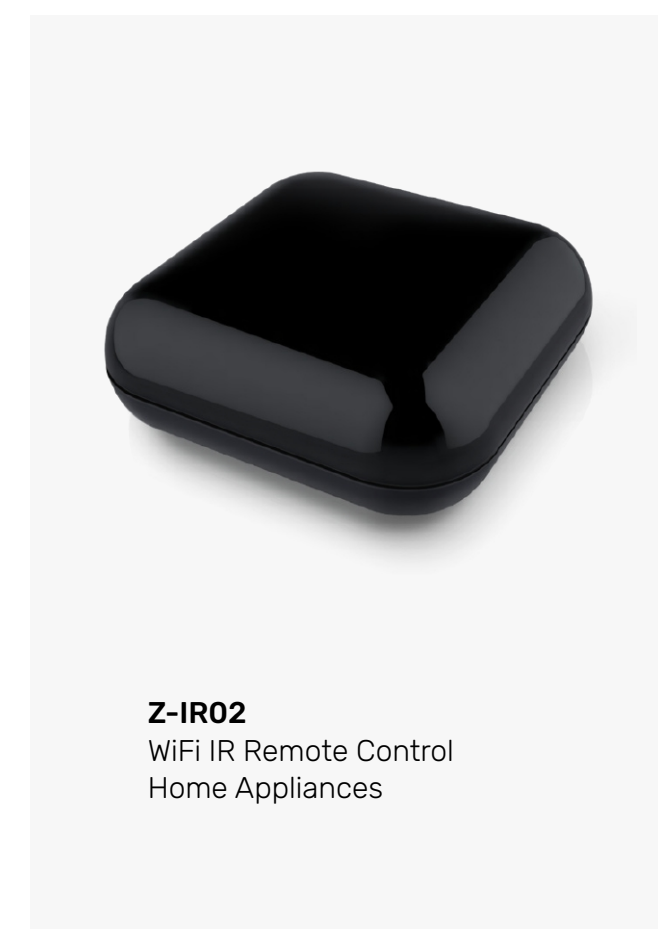

06 —.

Smart IR Remote Control