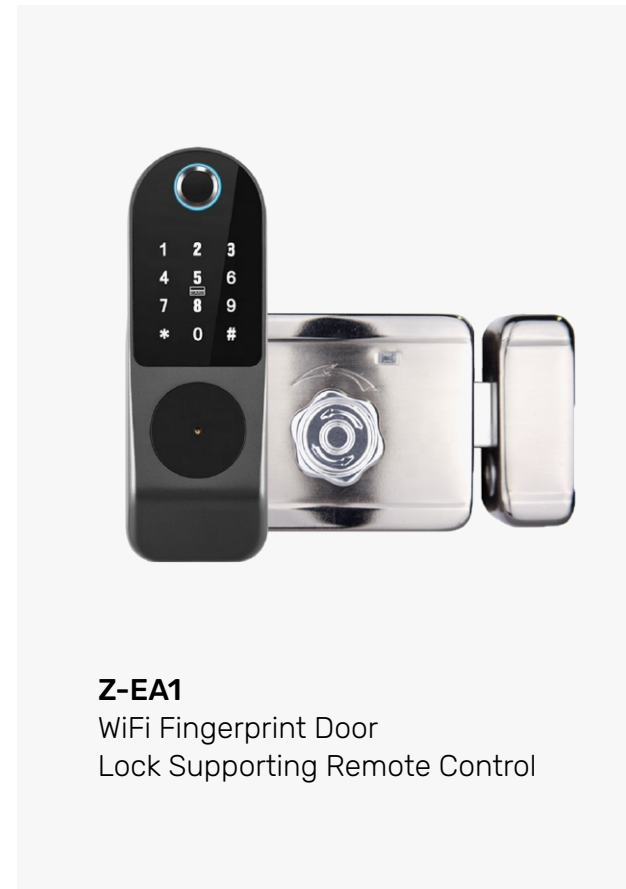

05 —

Smart Door Lock

Z-EA1
WiFi Fingerprint Door
Lock Supporting Remote Control