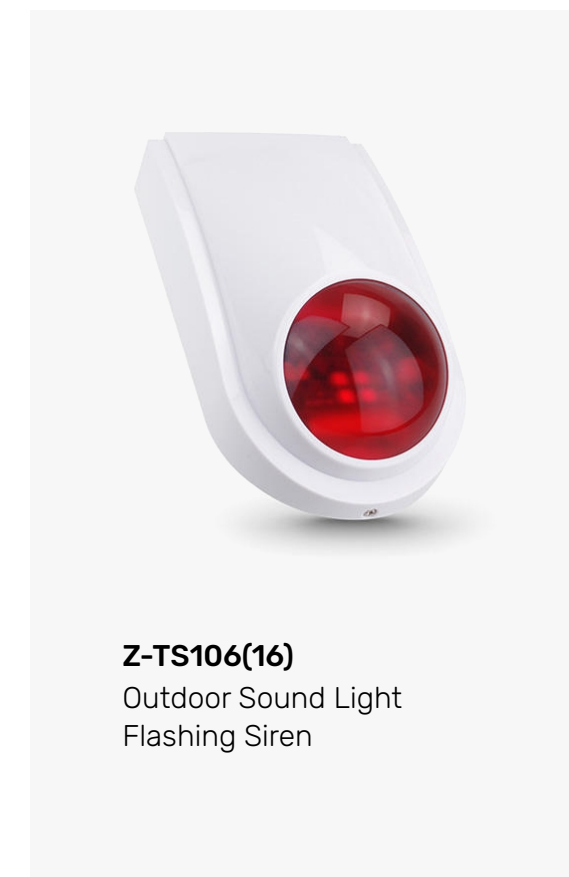

**Z-PG994-TY**  
WiFi PSTN+GSM  
Home Alarm  
For Home Security

**Z-G30**  
GSM Home Security Wireless  
Anti-Theft Alarm

## Smart Alarm Sensors

Alarm Sirens

**Z-DD01(2)**  
Wifi smart home door  
sensor EU/US  
Plug 433Mhz siren alarm

**Z-H1(29)**  
Indoor Wifi Mini Tuya Alarm  
Siren with Remotes Controller

**Z-H3(19)**  
Wifi Smart Sound Alarm  
Horn Siren Compatible Alexa  
Google Home IFTTT

**Z-SN11**  
Wireless 433Mhz Dingdong  
Bell for Tuya Siren

**Z-TS106(16)**  
Outdoor Sound Light  
Flashing Siren

**Z-WSA01(18)**  
WiFi Siren Sensor With  
temperature and humidity  
sensor function

## Door Sensor