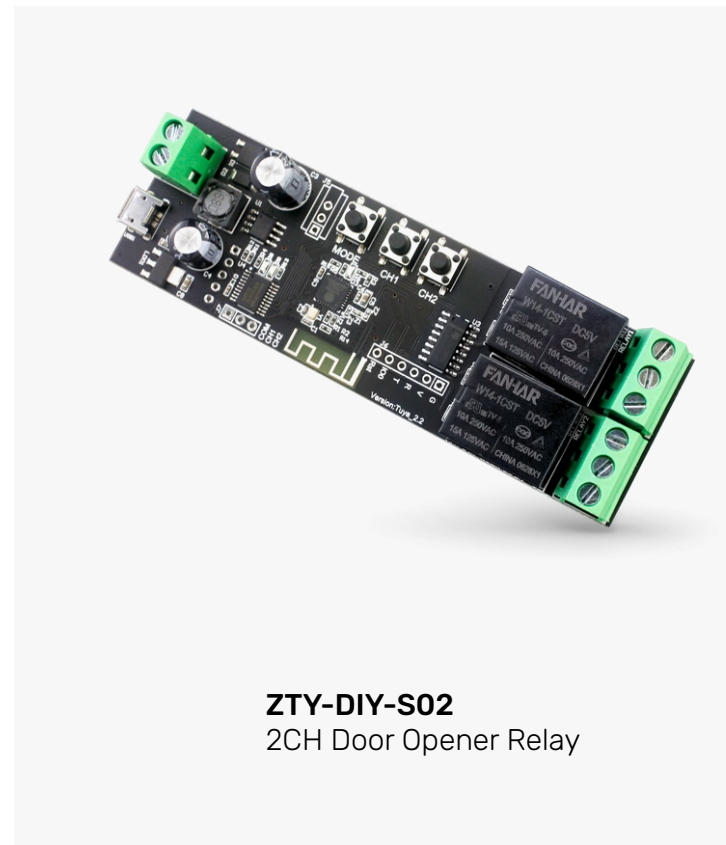

## Smart IR Remote Control

## Smart Open Door Relay

**Z-WD400A**  
WiFi Automatic Garage Door Opener

**ZTY-DIY-S01**  
Smart Garage Door Opener Relay Module

**ZTY-DIY-S02**  
2CH Door Opener Relay

**ZTY-DIY-S02**  
4CH Relay Door Opener