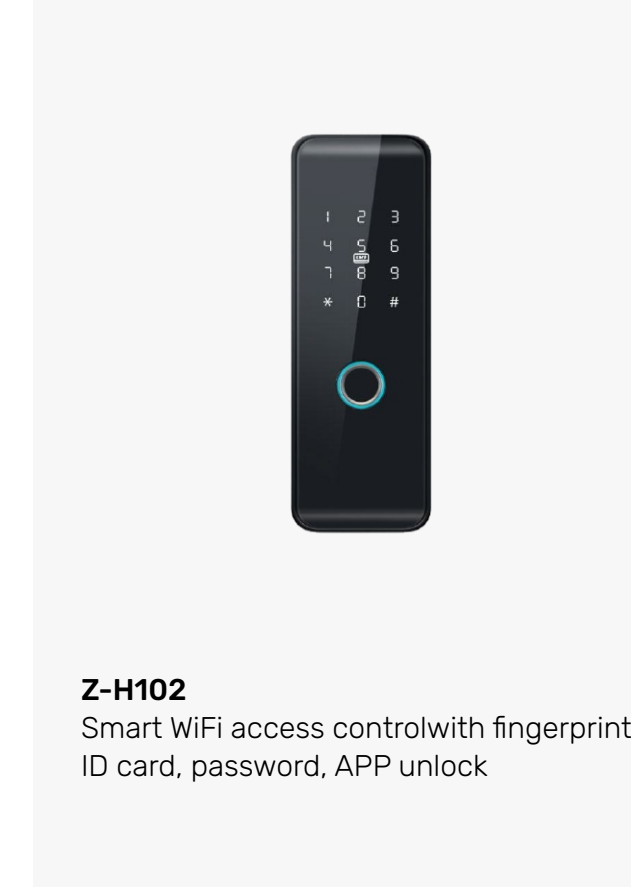

**Z-DV-DD**  
Wireless 433Mhz  
Ding Dong

## Smart Door Lock

**Z-EA1**  
WiFi Fingerprint Door  
Lock Supporting Remote Control

**Z-HG200**  
Wireless Fingerprint Wifi Smart  
Glass Door Lock

**Z-H102**  
Smart WiFi access control with fingerprint,  
ID card, password, APP unlock

**Z-HF3-BT**  
Smartphone Door or Gate Access  
Control With Tuya smart APP Control

**Z-T1**  
Smart Fingerprint Key ID card  
Password App Unlock WiFi Door Lock

**Z-S1**  
Fingerprint, Key, Password, App Unlock  
Blue-tooth Fingerprint Door Lock