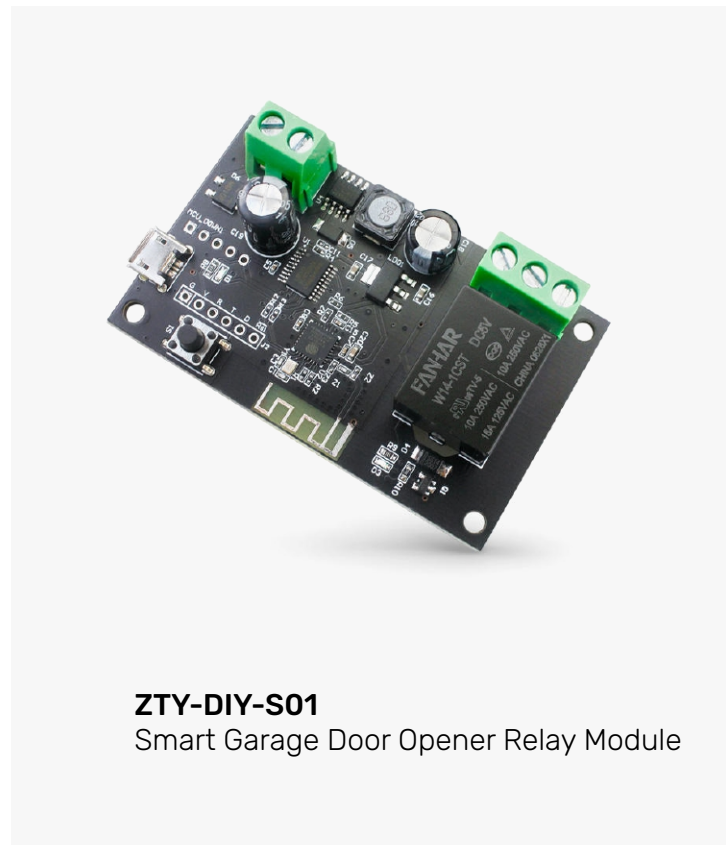

ZTY-DIY-S01
Smart Garage Door Opener Relay Module