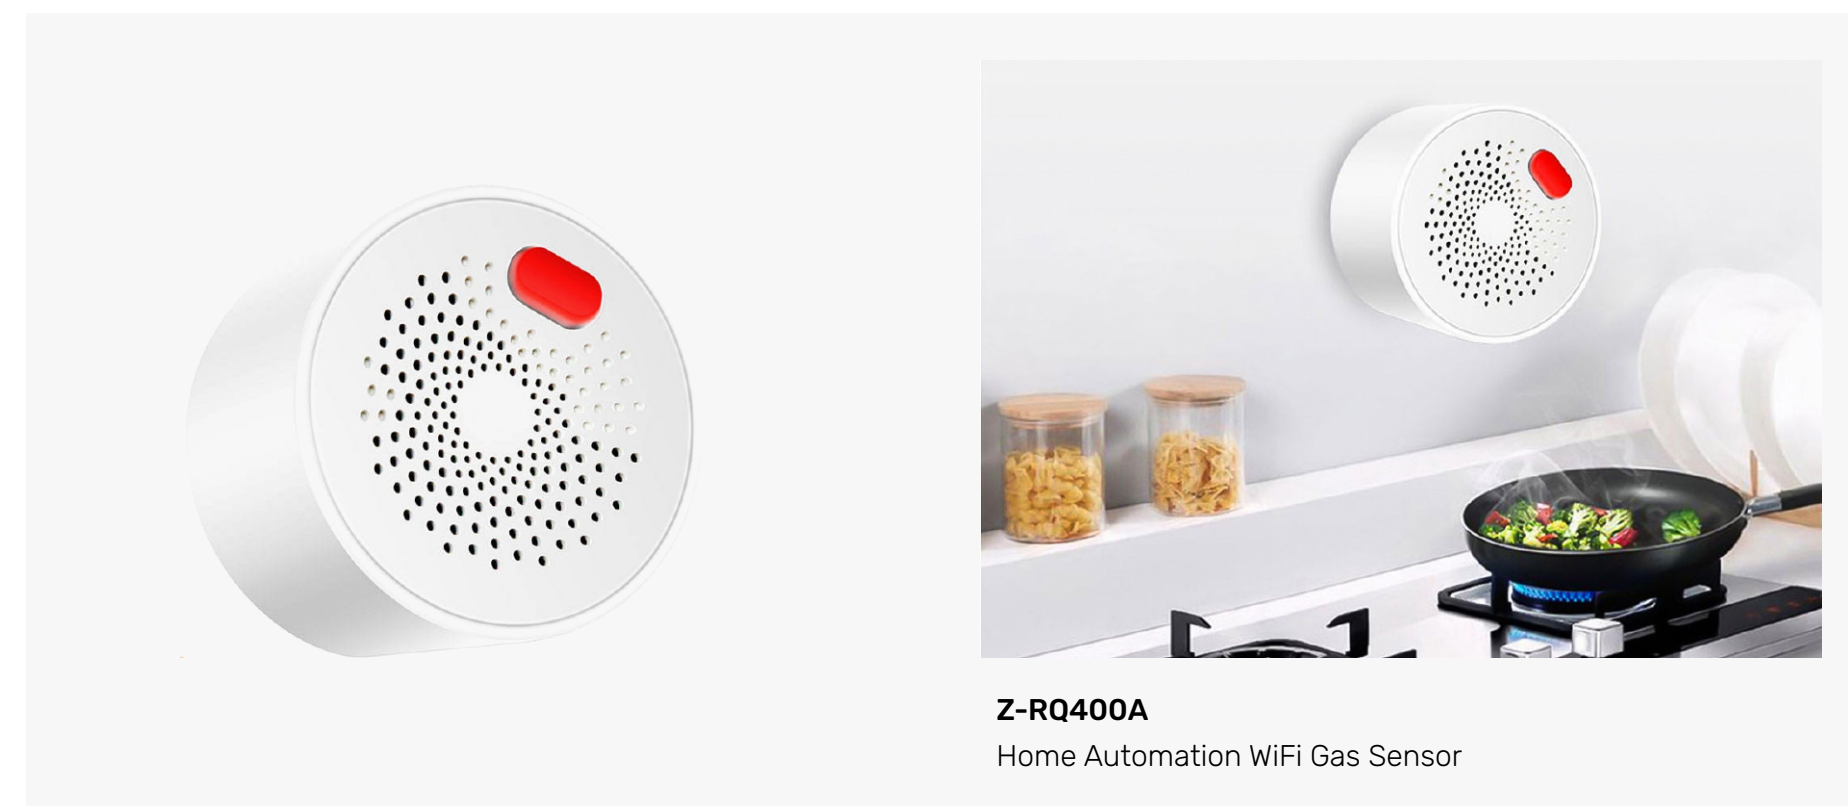

Gas & CO Sensor