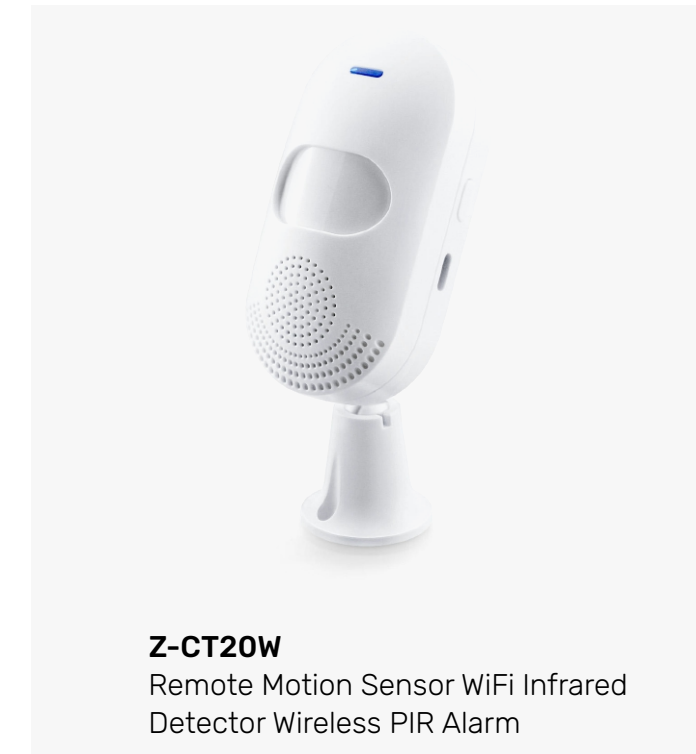

Smart Alarm Sensors —•

i PM25 Sensor

PIR Sensor

SOS Button