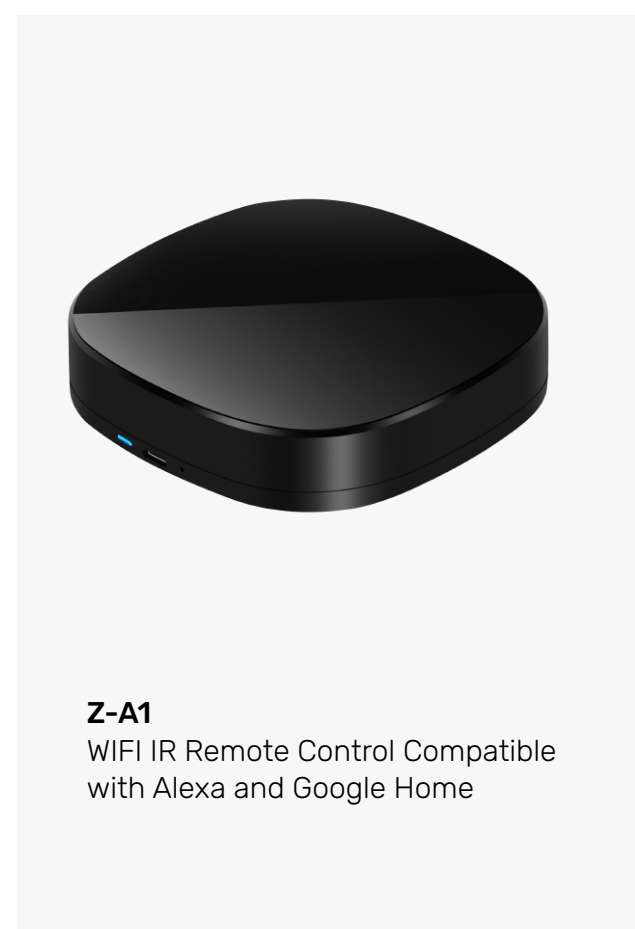

06 —.

Smart IR Remote Control