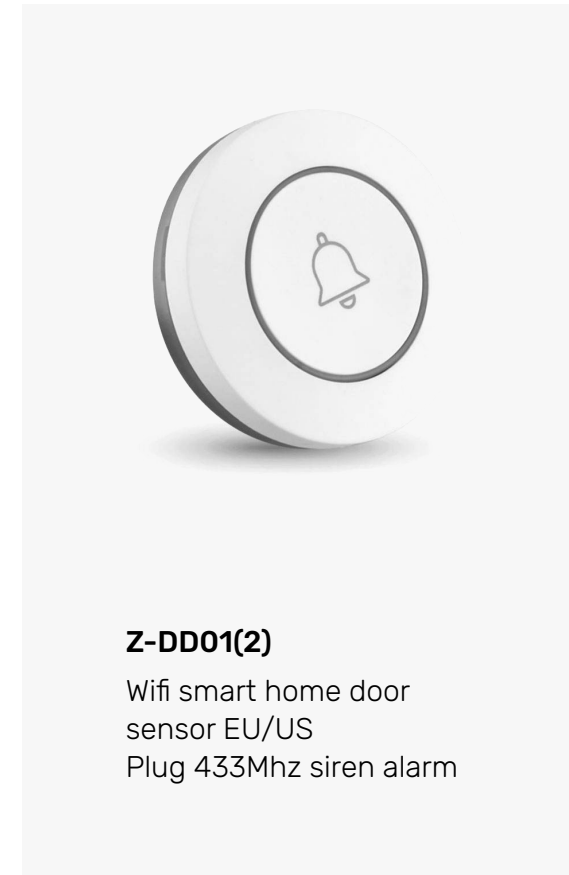

# 01 — Smart Home Alarm

**Z-10GDT**  
GSM Tuya Alarm System  
with SOS Button

**Z-G12**  
Wireless WiFi Tuya Smart  
Home Alarm System

**Z-G20**  
GSM Remote Control Intelligent Home  
Burglar Alarm System

**Z-WG103T**  
GSM GSM Alarm  
System With Motion  
Sensor Support Alexa

**Z-WG107T**  
GSM High Quality Touch  
Screen LCD System

**Z-WG103T**  
GSM Smart LCD  
Display WIFI Gsm  
Intrusion Alarm System

**Z-PG994-TY**  
WiFi PSTN+GSM  
Home Alarm  
For Home Security

**Z-G30**  
GSM Home Security Wireless  
Anti-Theft Alarm

## Smart Alarm Sensors

Alarm Sirens

**Z-DD01(2)**  
Wifi smart home door  
sensor EU/US  
Plug 433Mhz siren alarm

**Z-H1(29)**  
Indoor Wifi Mini Tuya Alarm  
Siren with Remotes Controller

**Z-H3(19)**  
Wifi Smart Sound Alarm  
Horn Siren Compatible Alexa  
Google Home IFTTT