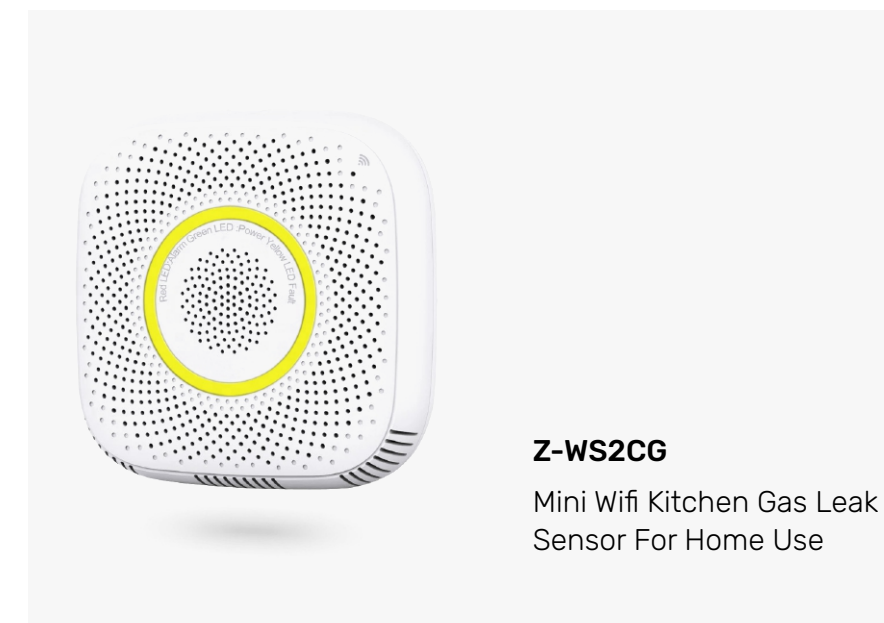

Gas & CO Sensor