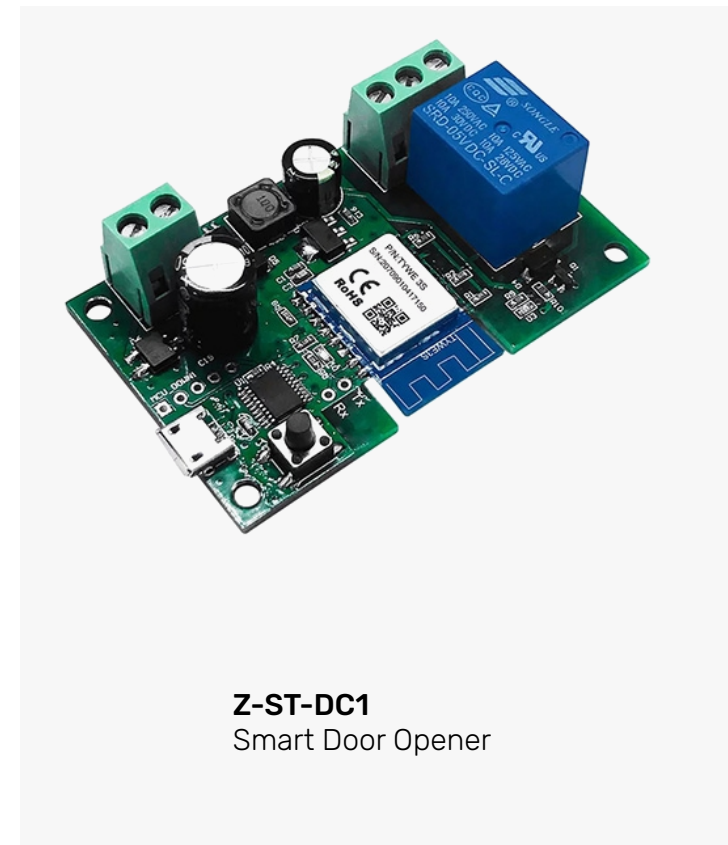

## Smart Open Door Relay

**Z-WD400A**  
WiFi Automatic Garage Door Opener

**ZTY-DIY-S01**  
Smart Garage Door Opener Relay Module

**ZTY-DIY-S02**  
2CH Door Opener Relay

**ZTY-DIY-S02**  
4CH Relay Door Opener

**Z-ST-DC1**  
Smart Door Opener

**Z-TC-C1**  
WIFI Tuya Door Access  
Controller Board Panel

**YOUR SMART HOME CHOICE**  
**THANKS FOR VIEWING**