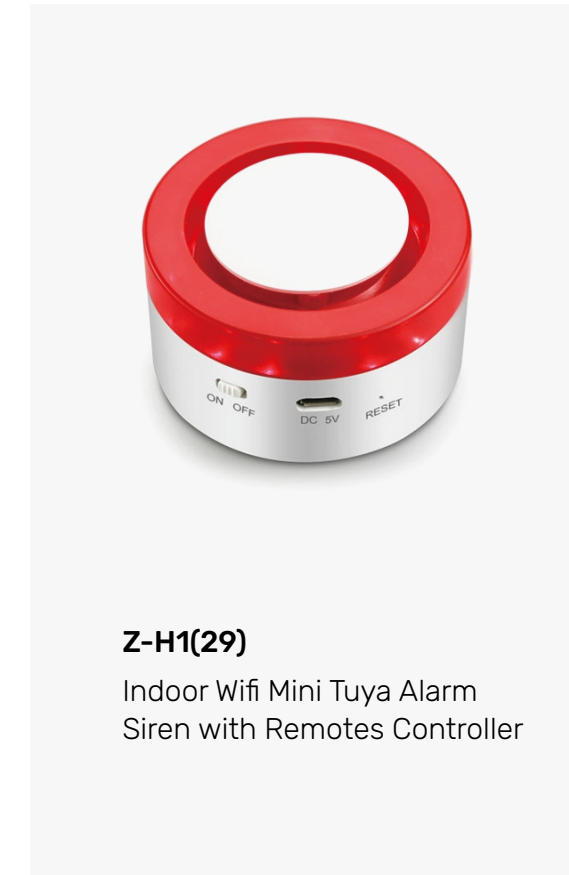

# 01 — Smart Home Alarm

**Z-10GDT**  
GSM Tuya Alarm System  
with SOS Button

**Z-G12**  
Wireless WiFi Tuya Smart  
Home Alarm System

**Z-G20**  
GSM Remote Control Intelligent Home  
Burglar Alarm System

**Z-WG103T**  
GSM GSM Alarm  
System With Motion  
Sensor Support Alexa

**Z-WG107T**  
GSM High Quality Touch  
Screen LCD System

**Z-WG103T**  
GSM Smart LCD  
Display WIFI Gsm  
Intrusion Alarm System

**Z-PG994-TY**  
WiFi PSTN+GSM  
Home Alarm  
For Home Security

**Z-G30**  
GSM Home Security Wireless  
Anti-Theft Alarm

## Smart Alarm Sensors

Alarm Sirens

**Z-DD01(2)**  
Wifi smart home door  
sensor EU/US  
Plug 433Mhz siren alarm

**Z-H1(29)**  
Indoor Wifi Mini Tuya Alarm  
Siren with Remotes Controller

**Z-H3(19)**  
Wifi Smart Sound Alarm  
Horn Siren Compatible Alexa  
Google Home IFTTT