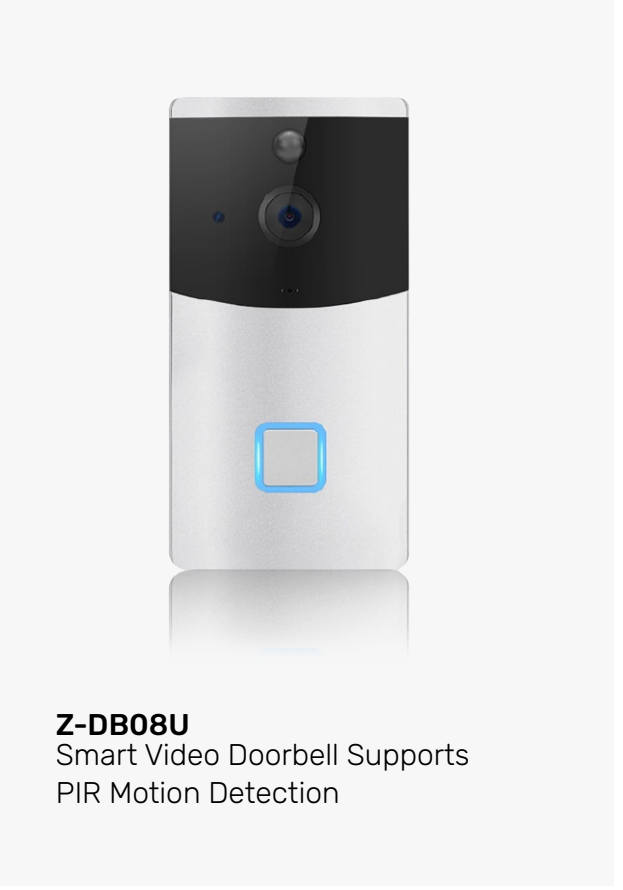

## Smart Door Bell

Video Intercom Screen + Doorbell Set

**Z-DB08**  
WiFi Smart Video Intercom

**Z-DB09**  
Full HD Tuya Smart  
WIFI Video Intercom Kit

**Z-DV-114**  
PIR Motion Detection  
Peephole Video Doorbell Kit

**Z-T30**  
Low Power PIR Home Security  
Waterproof WiFi Smart Video Doorbell

**Z-DV-202**  
Low power consumption  
smart video doorbell

**Z-DV-114**  
Low Power Intercom Two-way  
WiFi HD Doorbell with Camera