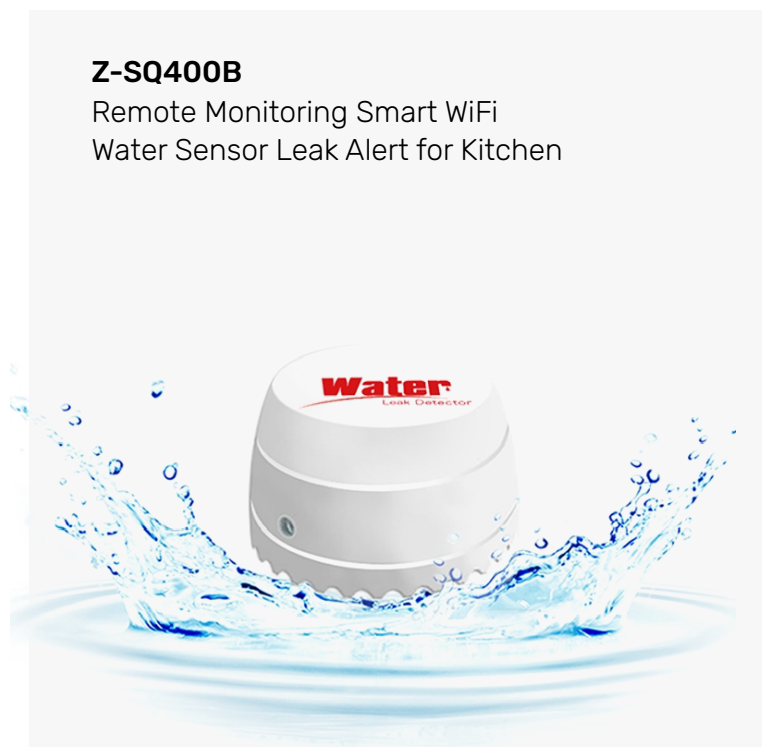

Water Sensor