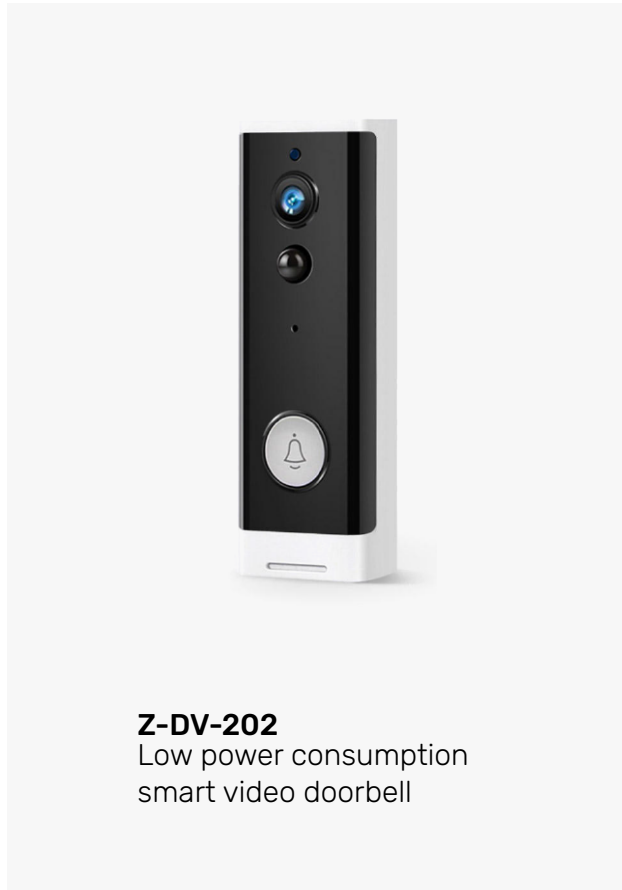

## Smart Door Bell

Video Intercom Screen + Doorbell Set

**Z-DB08**  
WiFi Smart Video Intercom

**Z-DB09**  
Full HD Tuya Smart  
WIFI Video Intercom Kit

**Z-DV-114**  
PIR Motion Detection  
Peephole Video Doorbell Kit

**Z-T30**  
Low Power PIR Home Security  
Waterproof WiFi Smart Video Doorbell

**Z-DV-202**  
Low power consumption  
smart video doorbell

**Z-DV-114**  
Low Power Intercom Two-way  
WiFi HD Doorbell with Camera