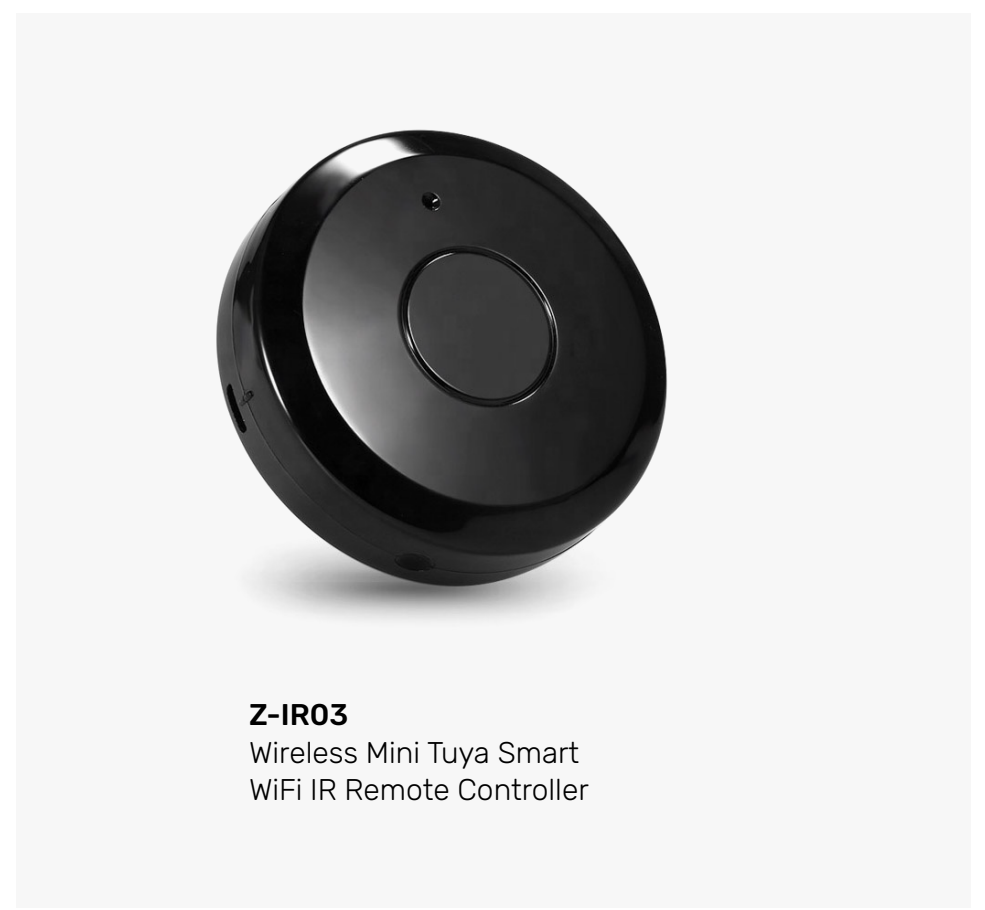

06 —.

Smart IR Remote Control