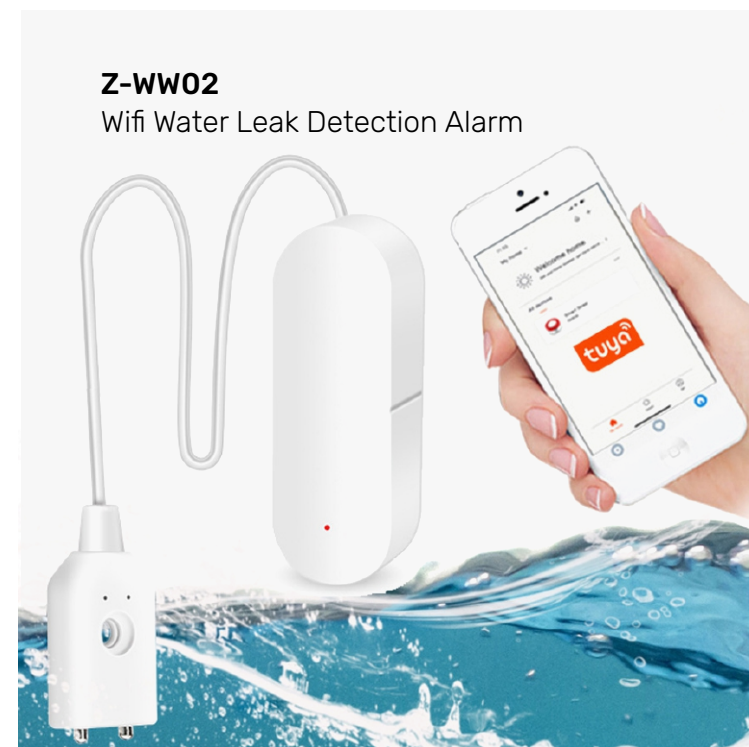

Water Sensor