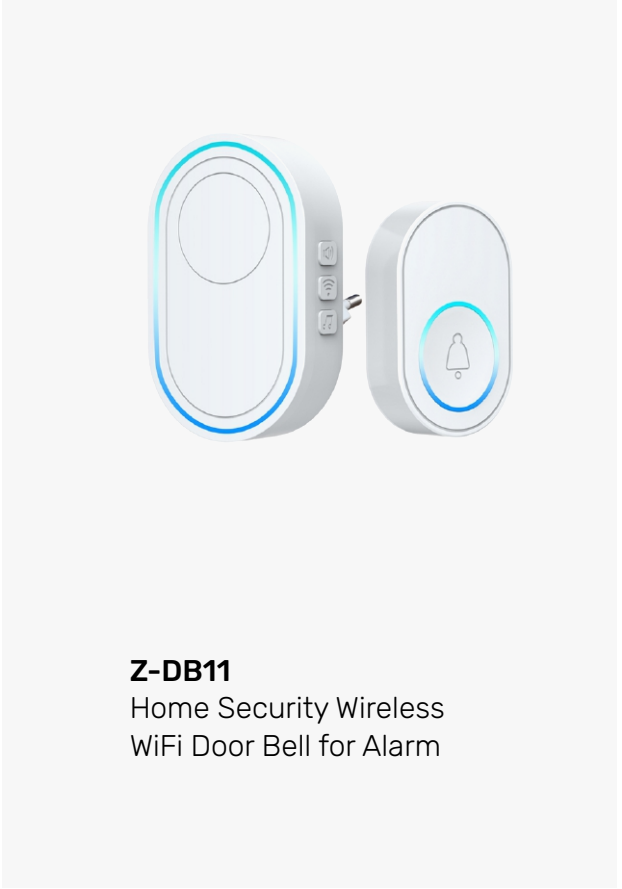

## Door Sensor

## Smart Door Bell

Video Intercom Screen + Doorbell Set

**Z-DB08**  
WiFi Smart Video Intercom

**Z-DB09**  
Full HD Tuya Smart  
WIFI Video Intercom Kit

**Z-DV-114**  
PIR Motion Detection  
Peephole Video Doorbell Kit

**Z-T30**  
Low Power PIR Home Security  
Waterproof WiFi Smart Video Doorbell

**Z-DV-202**  
Low power consumption  
smart video doorbell

**Z-DV-114**  
Low Power Intercom Two-way  
WiFi HD Doorbell with Camera

**Z-DB08U**  
Smart Video Doorbell Supports  
PIR Motion Detection

**Z-DB-83225**  
WiFi Waterproof Door  
Access Controller With Video Door Bell

**Z-DB11**  
Home Security Wireless  
WiFi Door Bell for Alarm