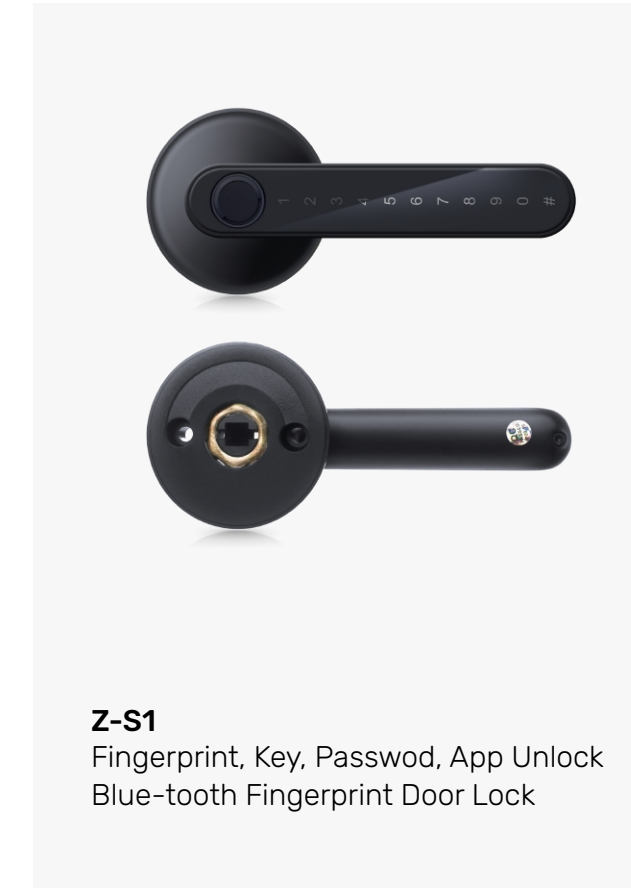

## Smart Door Lock

**Z-EA1**  
WiFi Fingerprint Door  
Lock Supporting Remote Control

**Z-HG200**  
Wireless Fingerprint Wifi Smart  
Glass Door Lock

**Z-H102**  
Smart WiFi access control with fingerprint,  
ID card, password, APP unlock

**Z-HF3-BT**  
Smartphone Door or Gate Access  
Control With Tuya smart APP Control

**Z-T1**  
Smart Fingerprint Key ID card  
Password App Unlock WiFi Door Lock

**Z-S1**  
Fingerprint, Key, Password, App Unlock  
Blue-tooth Fingerprint Door Lock

**Z-GL-B2**  
Smart Remote Control Glass  
Door Lock With Fingerprint

**Z-X7-L06**  
Tuya Smart Fingerprint Lock

**Z-X7-L08**  
Smart Class C Security Lock Video Fingerprint Lock

**Z-AF90P**  
WiFi Fingerprint Automatic Face  
Recognition Door Lock with Cats Eye Camera