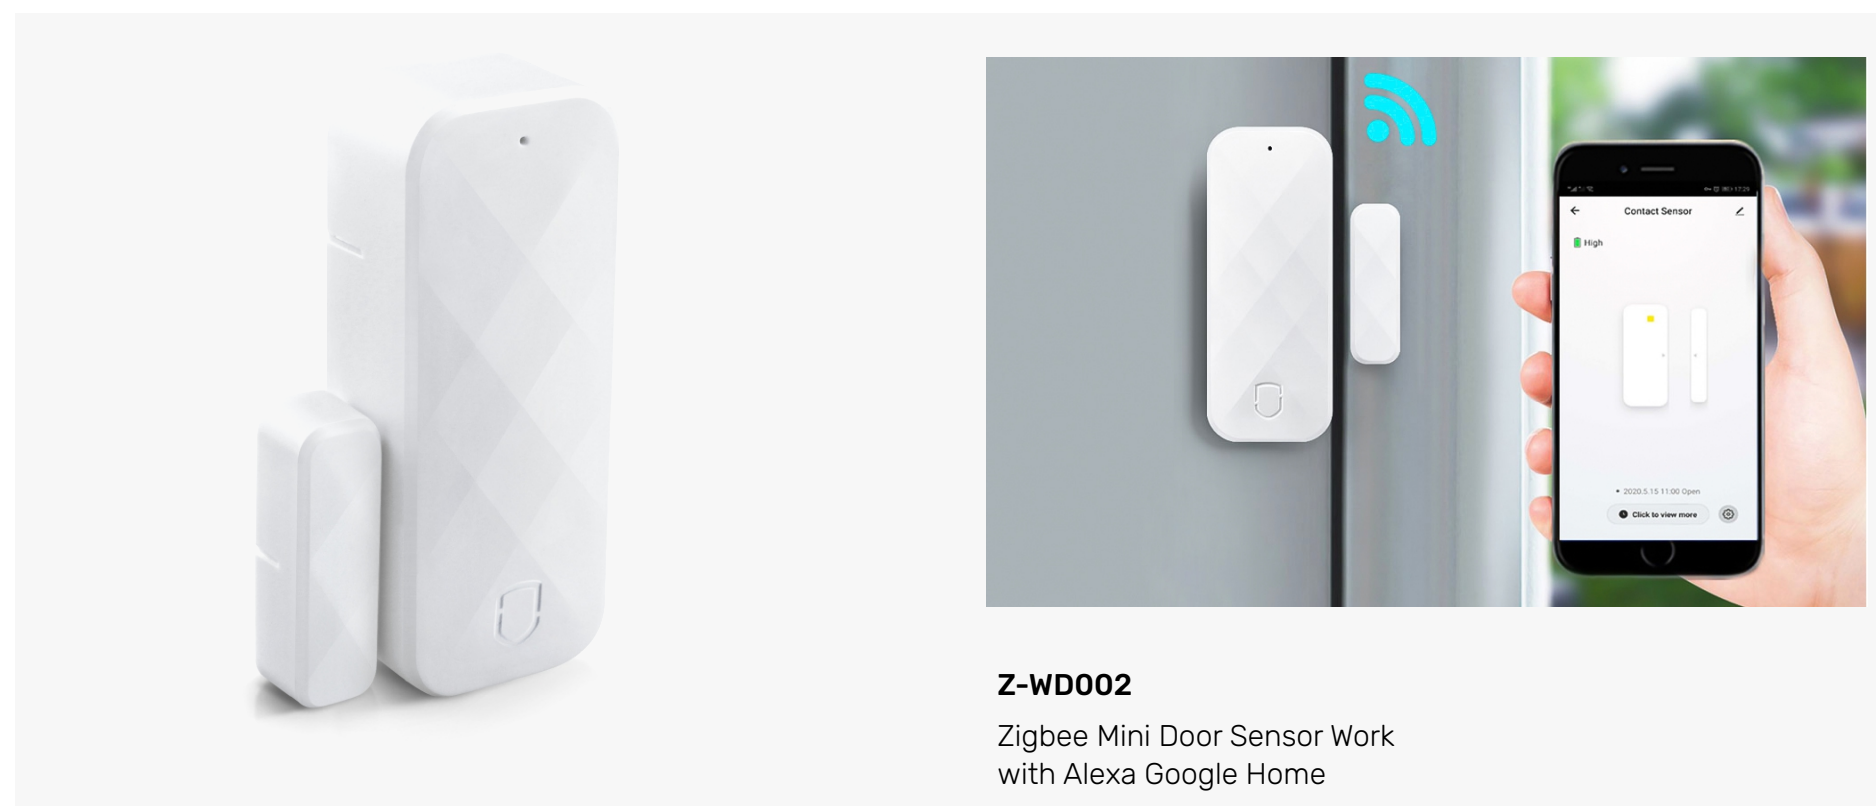

Gas & CO Sensor