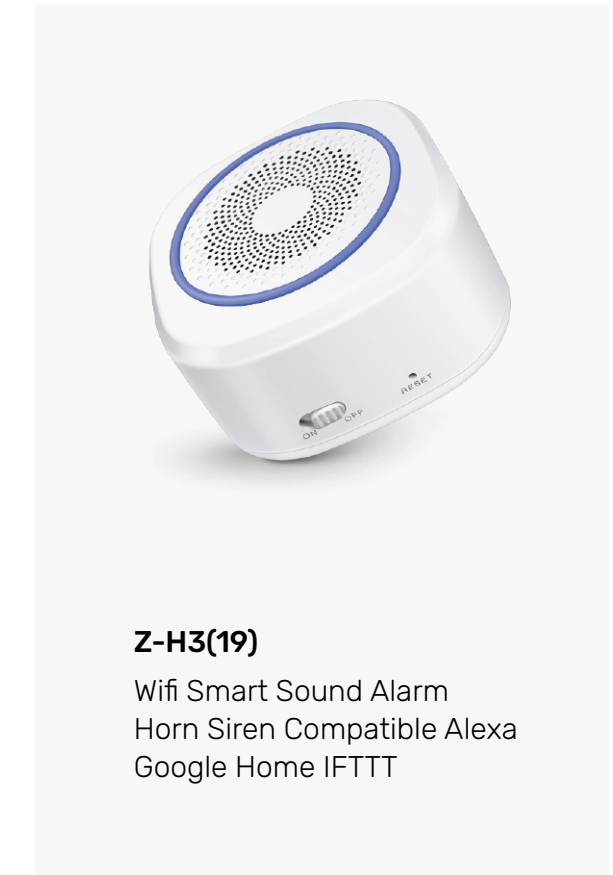

**Z-WG103T**  
GSM GSM Alarm  
System With Motion  
Sensor Support Alexa

**Z-WG107T**  
GSM High Quality Touch  
Screen LCD System

**Z-WG103T**  
GSM Smart LCD  
Display WIFI Gsm  
Intrusion Alarm System

**Z-PG994-TY**  
WiFi PSTN+GSM  
Home Alarm  
For Home Security

**Z-G30**  
GSM Home Security Wireless  
Anti-Theft Alarm

## Smart Alarm Sensors

Alarm Sirens

**Z-DD01(2)**  
Wifi smart home door  
sensor EU/US  
Plug 433Mhz siren alarm

**Z-H1(29)**  
Indoor Wifi Mini Tuya Alarm  
Siren with Remotes Controller

**Z-H3(19)**  
Wifi Smart Sound Alarm  
Horn Siren Compatible Alexa  
Google Home IFTTT

**Z-SN11**  
Wireless 433Mhz Dingdong  
Bell for Tuya Siren

**Z-TS106(16)**  
Outdoor Sound Light  
Flashing Siren

**Z-WSA01(18)**  
WiFi Siren Sensor With  
temperature and humidity  
sensor function