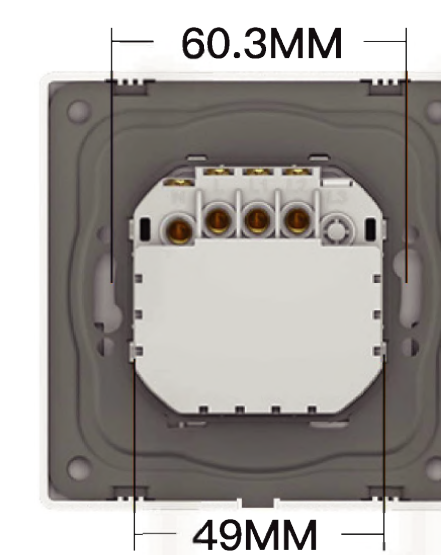

# PLUS SERIES

**Smart Button Switch**  
Plus series

**EU&UK**

Z-1Gang

Z-2Gang

Z-3Gang

White

Black