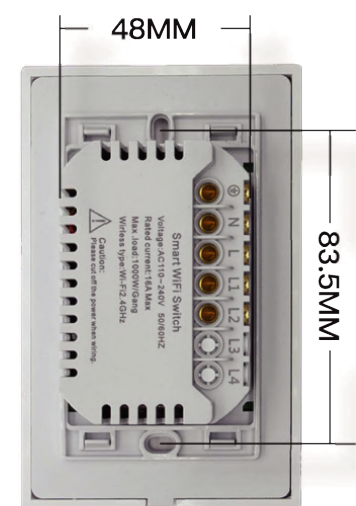

# Smart Button Switch Plus series

US

Z-1Gang

Z-2Gang

Z-3Gang

Z-4Gang

White

Black