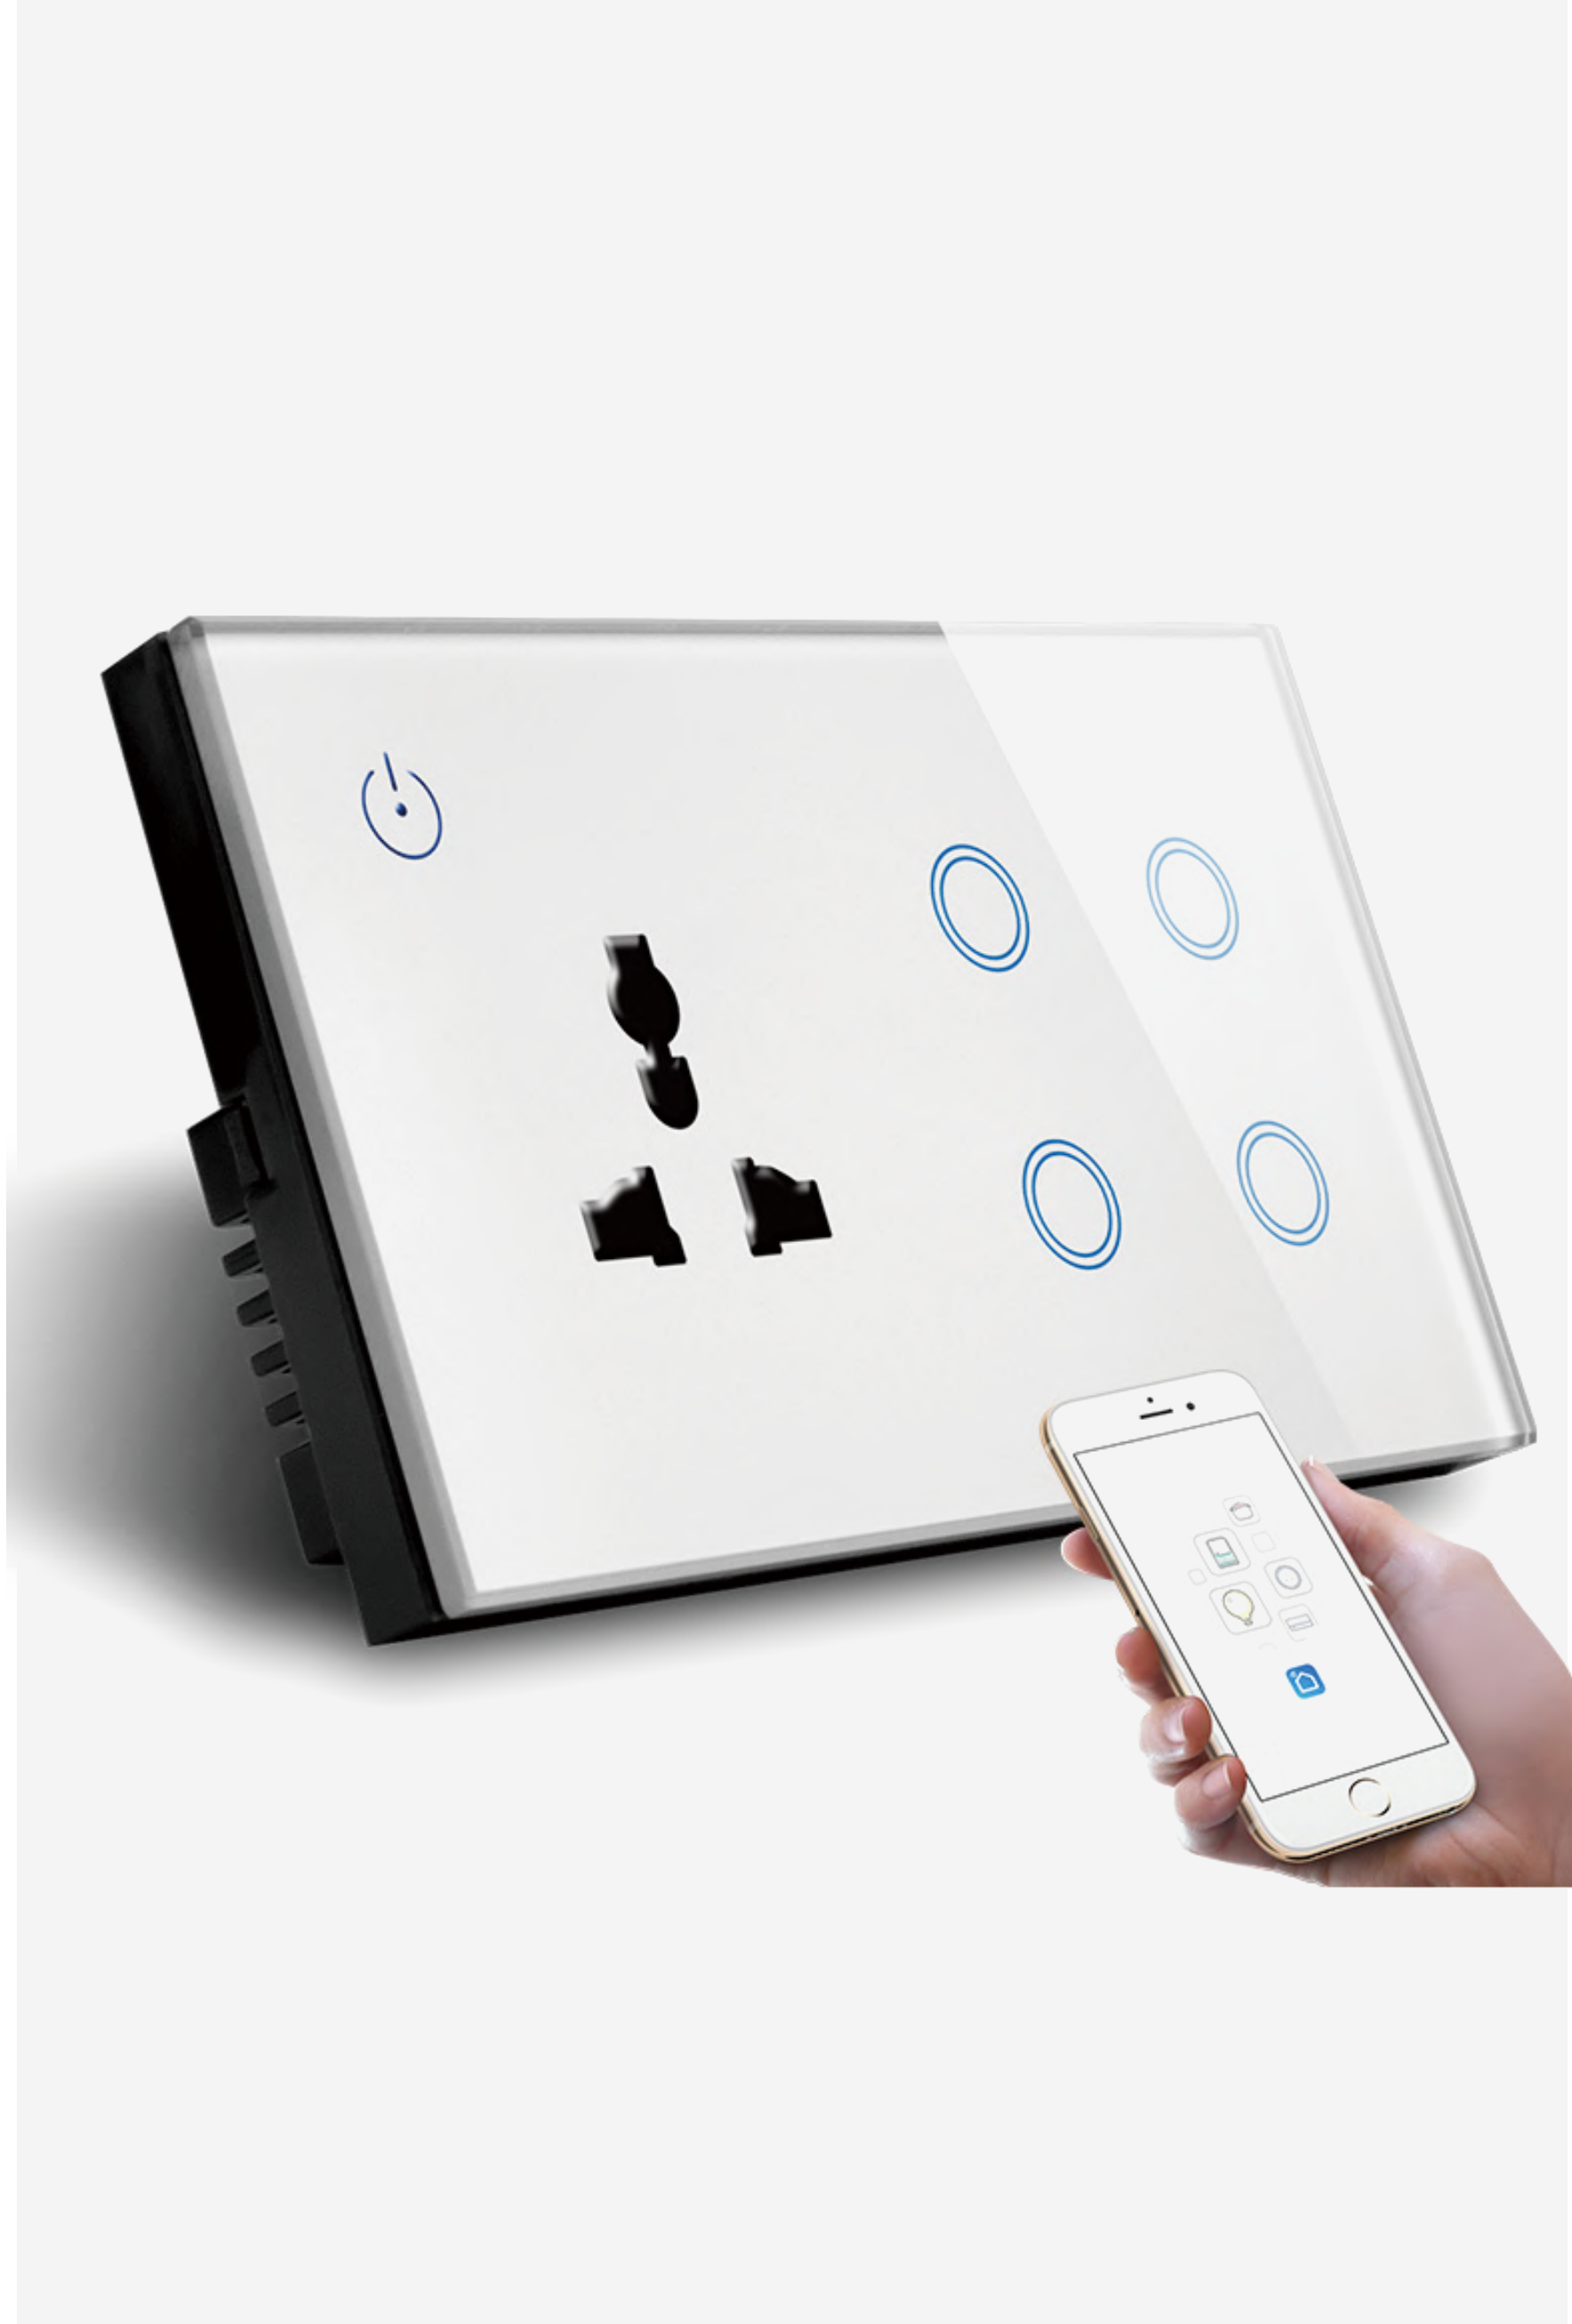

## Wifi 4Gang&Fan Switch

MG-UKFG01W

MG-UKFG01B

120mm

40mm

147mm

86mm

28mm

### Specifications

- Dimension: 147\*86\*40MM
- Operating voltage: 110V-240V/50-60HZ
- Rated load: 625W/Gang
- Frequency: Wifi 2.4G
- Wireless Fidelity: 802.11b/g/n

# SMART SWITCH & SOCKET