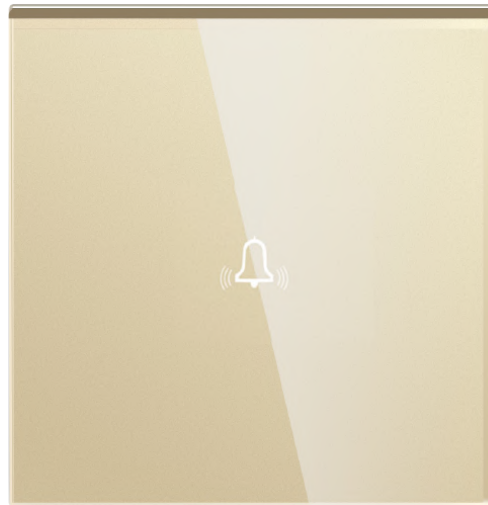

Smart Touch Switch & Socket
Baisc series 02

EU&UK

WiFi Zigbee Curtain Switch

WiFi Curtain Switch

WiFi Doorbell Switch

Z-DBG1