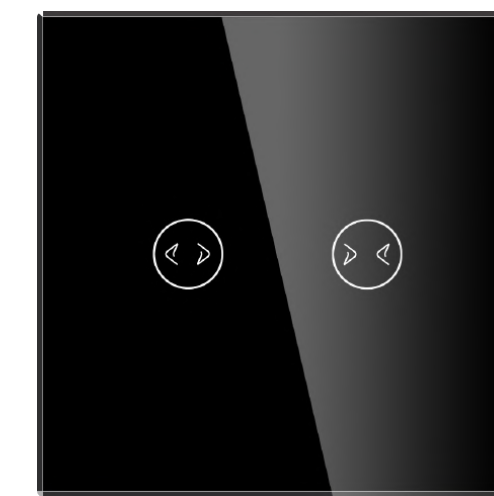

Smart Touch Switch & Socket
Baisc series 02

EU&UK

WiFi Zigbee Curtain Switch

WiFi Curtain Switch

Z-CUB1

WiFi Doorbell Switch