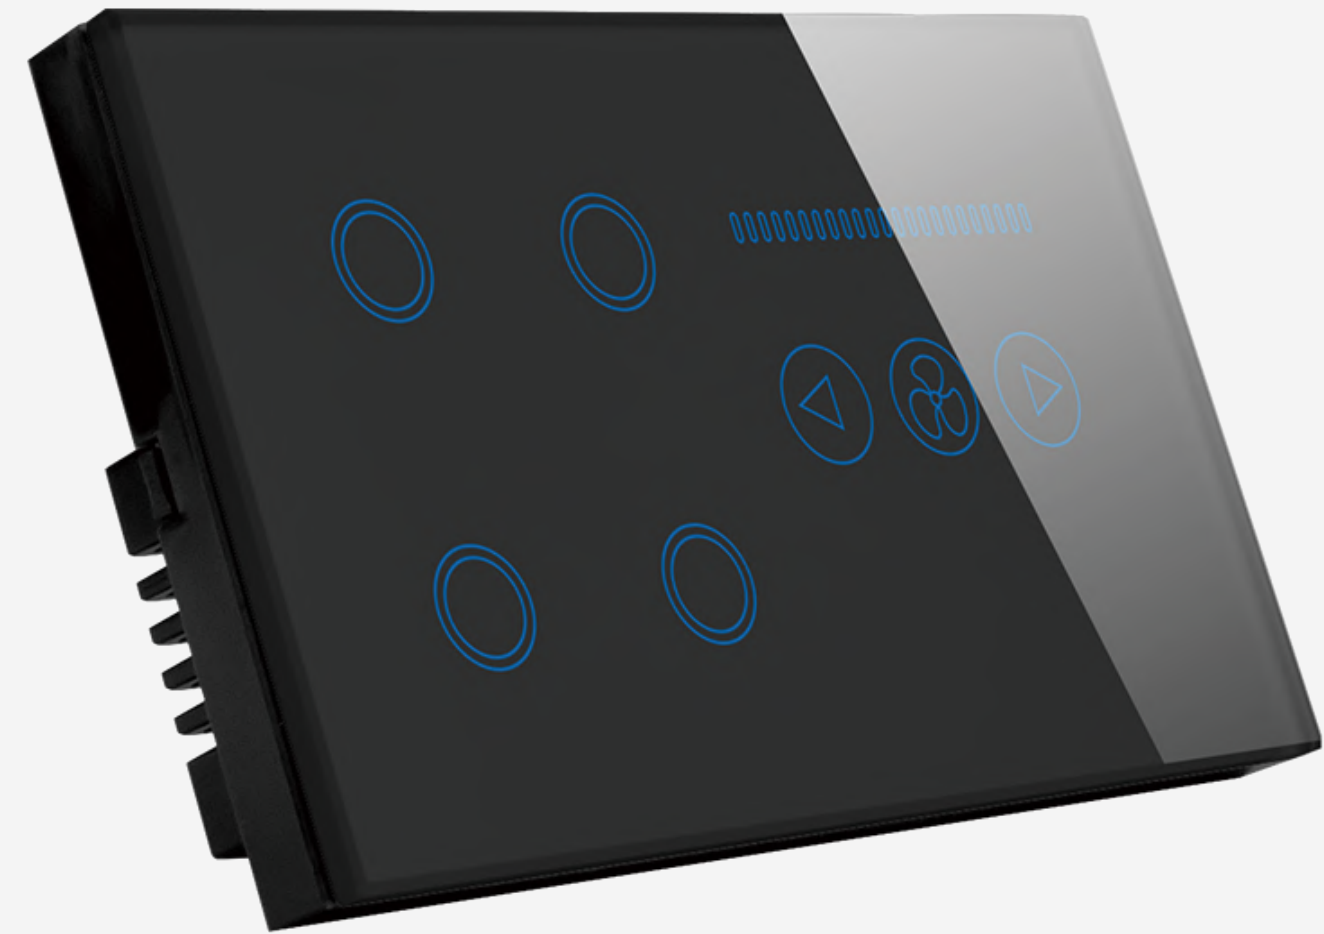

PLUS SERIES