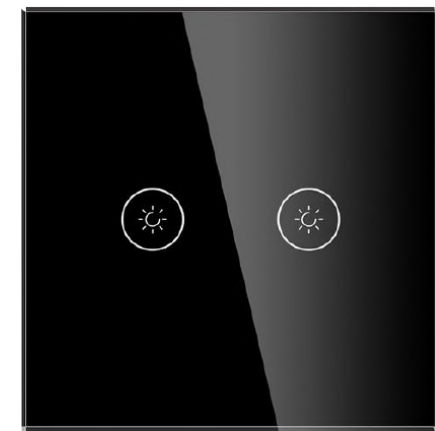

Smart Touch Switch & Socket
Basic series 02

EU&UK

Wifi Dimmer Switch

Type Dimmer Switch

2G 1W