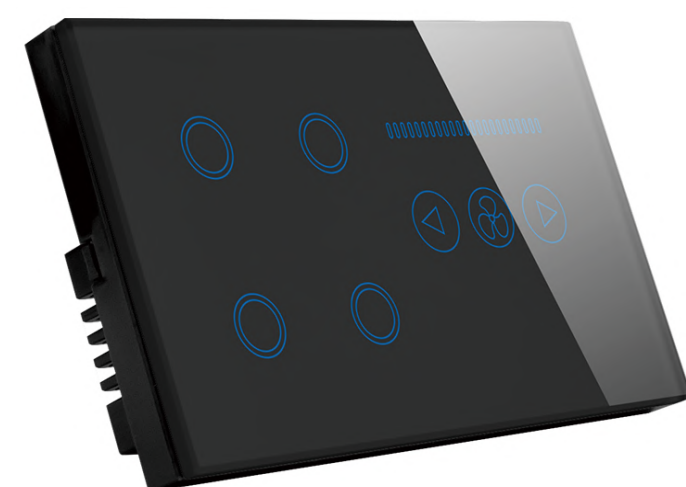

MG-UKFG01B

120mm

40mm

147mm

86mm

28mm

Specifications

- Dimension: 147*86*40MM
- Operating voltage: 110V-240V/50-60HZ
- Rated load: 625W/Gang
- Frequency: Wifi 2.4G
- Wireless Fidelity: 802.11b/g/n