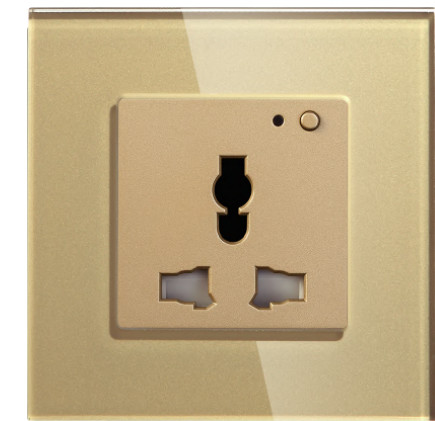

# BAISC SERIES 02 SMART SOCKET

**Smart Touch Switch & Socket**  
**Basic series 02**

**Universal**

Z-JW-01W

Z-JW-01B

Z-JW-01G

**UK**

Z-JW-02W