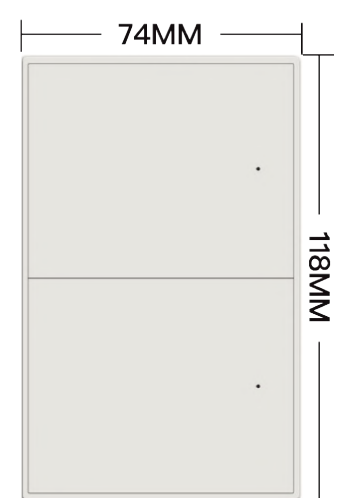

# Smart Button Switch Plus series

US

Z-1Gang

Z-2Gang

Z-3Gang

Z-4Gang

White

Black