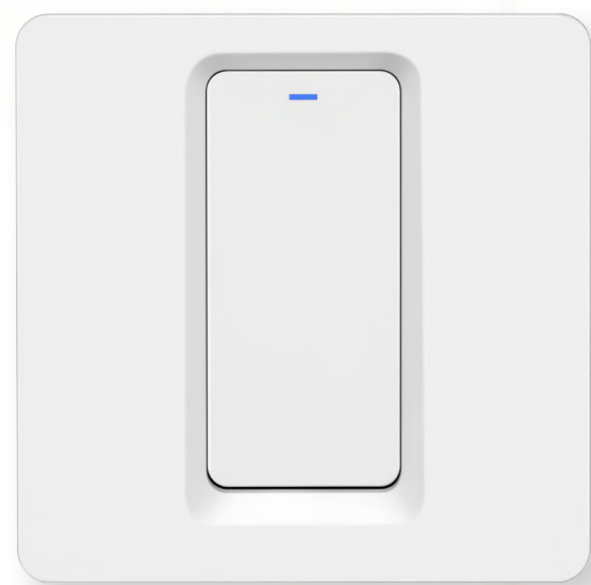

# Smart Button Switch

Baisc series  
Plus series

# BAISC SERIES

**Smart Button Switch**  
Baisc series

**EU&UK**

Z-DS-102-1

Z-DS-102-2

Z-DS-102-3

**Smart Button Switch**  
Baisc series

**US**