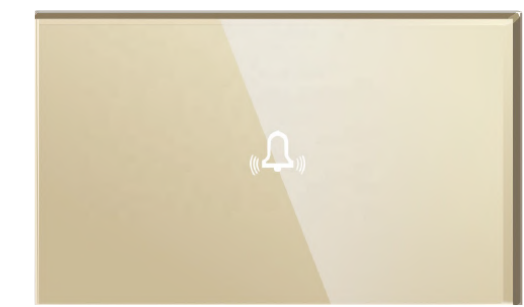

Smart Touch Switch & Socket

Baisc series 02

US

WiFi 1/2/3/4 Gang Switch

WiFi Curtain Switch

WiFi Doorbell Switch

Z-DSIN-G

WiFi Dimmer Switch