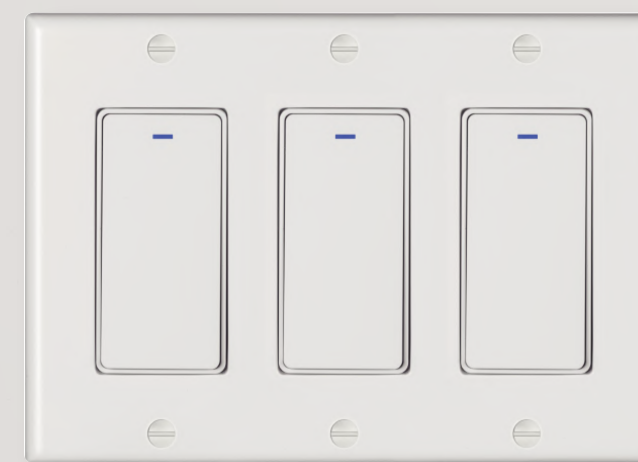

Smart Button Switch
Baisc series

US