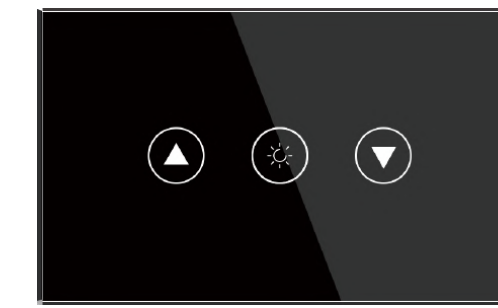

Smart Touch Switch & Socket

Baisc series 02

US

WiFi 1/2/3/4 Gang Switch

WiFi Curtain Switch

WiFi Doorbell Switch

WiFi Dimmer Switch

Z-LSIN-B