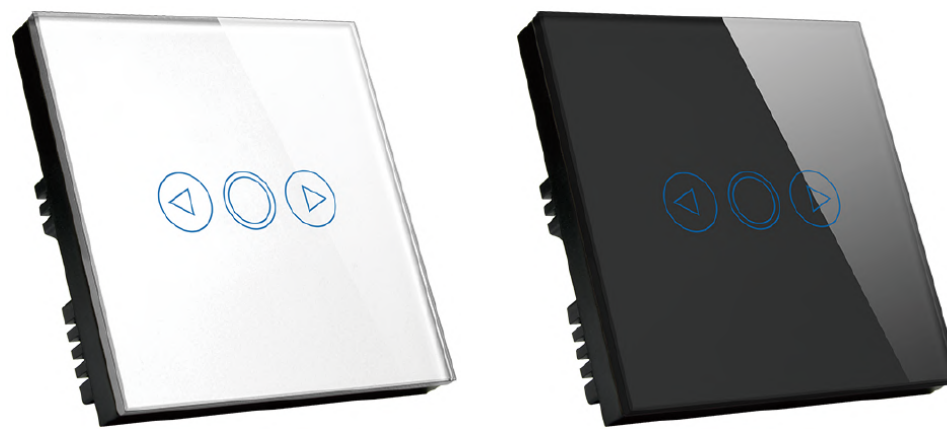

Z-UKWFD34

Wifi Dimmer Switch

Z-UKWFD33