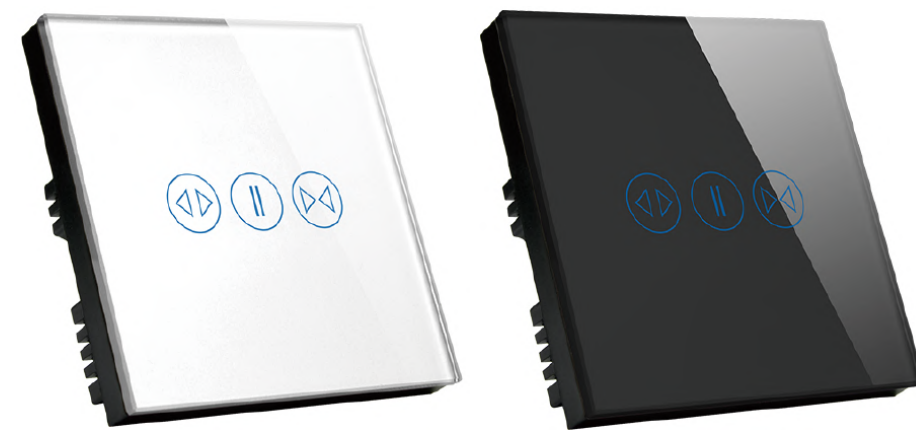

Z-UKWFC01B

Smart Touch Switch & Socket
Plus series

EU&UK

Wifi Curtain Switch

Z-UKWFC01W