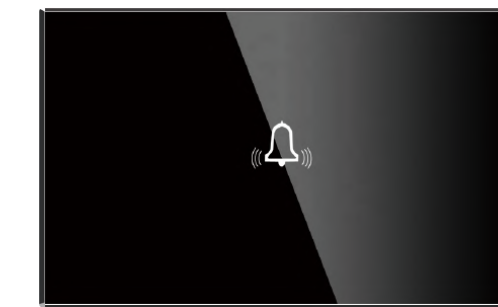

Smart Touch Switch & Socket

Baisc series 02

US

WiFi 1/2/3/4 Gang Switch

WiFi Curtain Switch

WiFi Doorbell Switch

Z-DSIN-B

WiFi Dimmer Switch