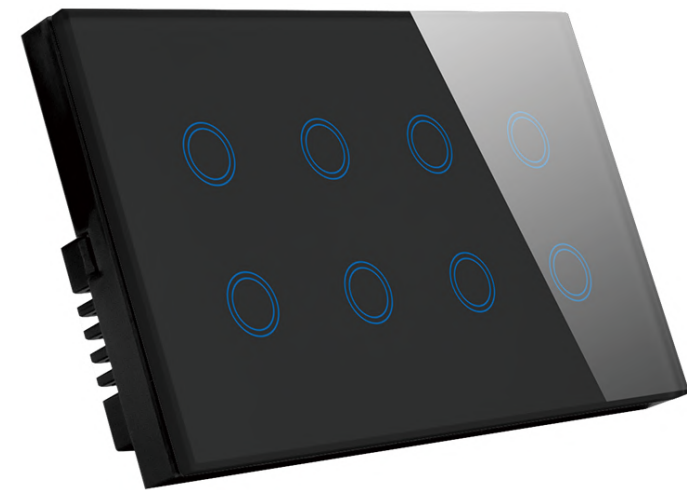

MG-UKCM01B