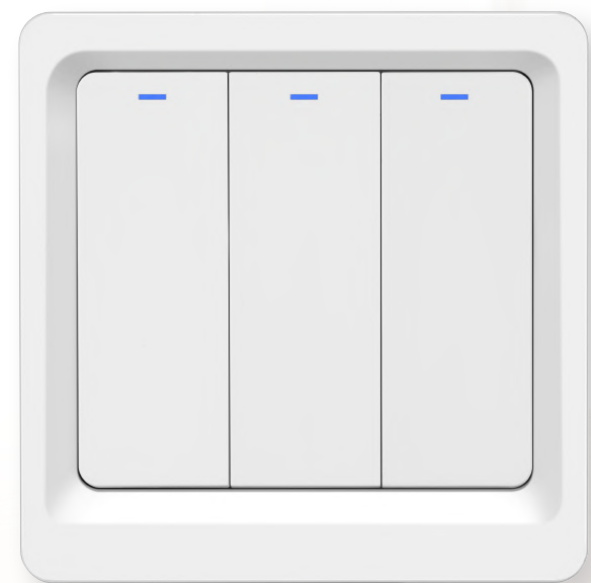

# BAISC SERIES

**Smart Button Switch**  
Baisc series

**EU&UK**

Z-DS-102-1

Z-DS-102-2

Z-DS-102-3

**Smart Button Switch**  
Baisc series

**US**