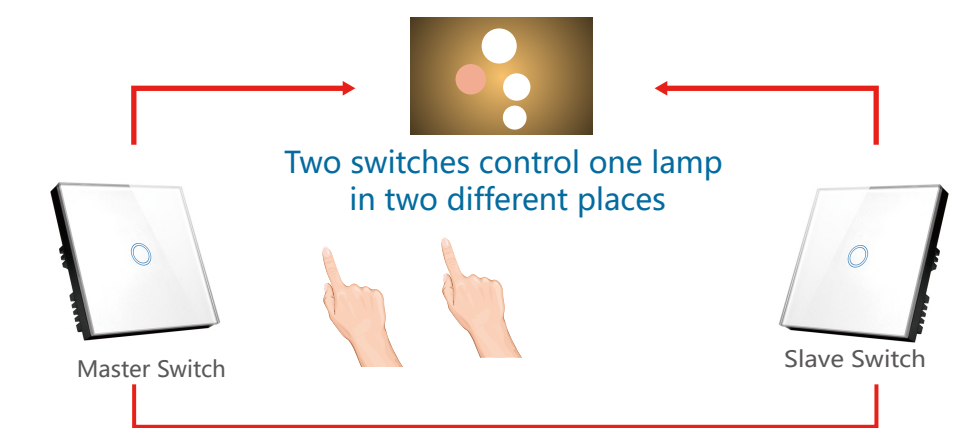

**Wifi Dimmer Switch**

Z-UKWFD33

Z-UKWFD34

**Wifi Bolier Light&Fan Switch**

Z-UKBL01

Z-UKBL02

**Wifi 2Way-4Way Switch**

Wifi 2Way Switch

# Smart Touch Switch & Socket Plus series

UK