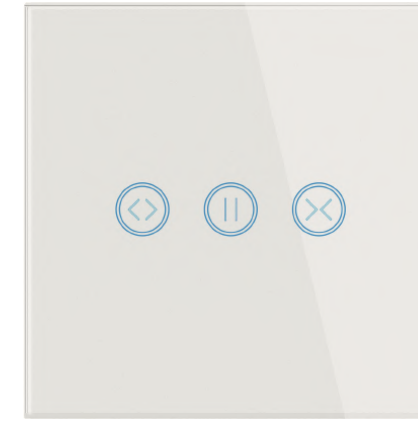

WiFi Curtain Switch

Z-DS151-W