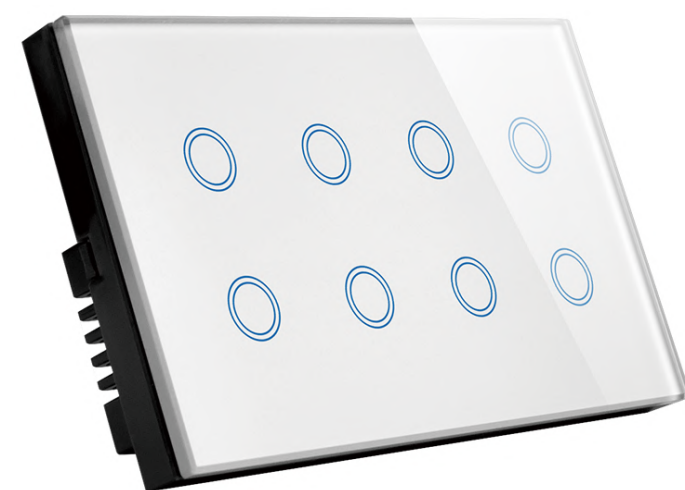

Smart Touch Switch & Socket Plus series

UK

Wifi 8 Gang Switch

MG-UKCM01W