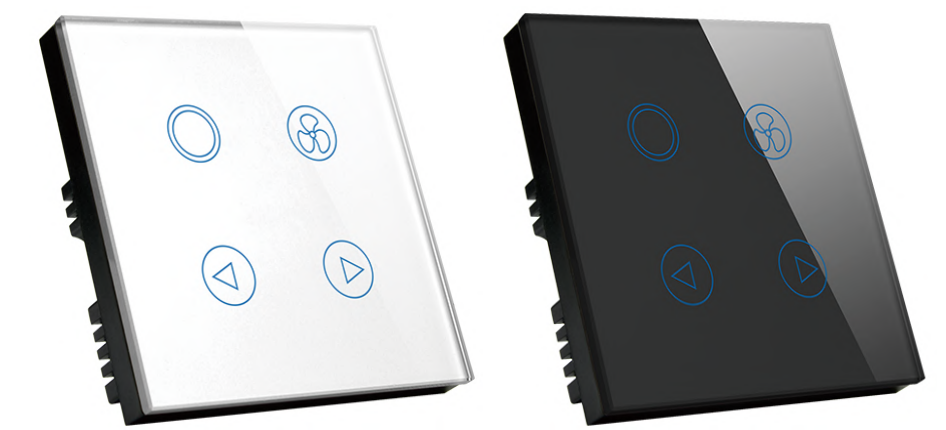

**EU&UK**

**Wifi Curtain Switch**

Z-UKWFC01W

Z-UKWFC01B

**Wifi Double Curtain Switch**

Z-UKDC01W

Z-UKDC01B

**Wifi Fan Switch**

Z-UKWF01

Z-UKWF02

**Wifi Light&Fan Switch**

Z-UKLF01

Z-UKLF02

**Wifi Light&Curtain Switch**

Z-UKLC01W

Z-UKLC01B