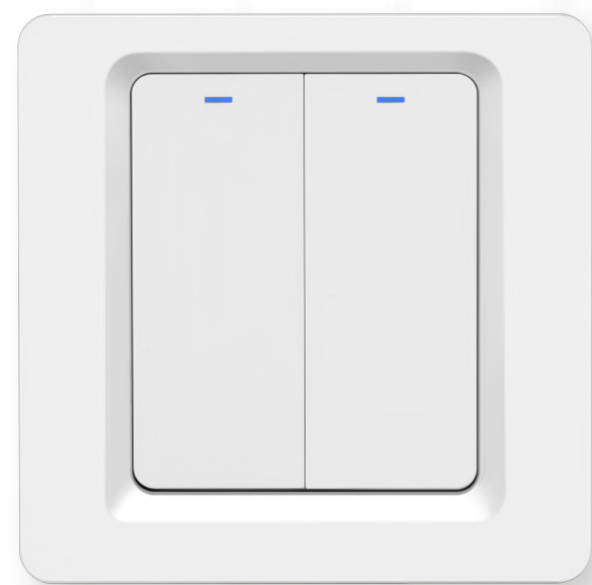

# BAISC SERIES

**Smart Button Switch**  
Baisc series

**EU&UK**

Z-DS-102-1

Z-DS-102-2

Z-DS-102-3

**Smart Button Switch**  
Baisc series

**US**