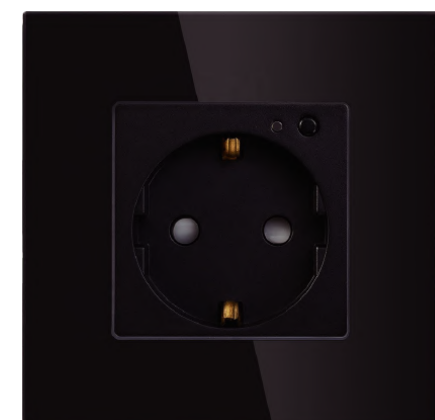

Smart Touch Switch & Socket
Basic series 02

Universal

UK

EU

Z-JW-03B

FR