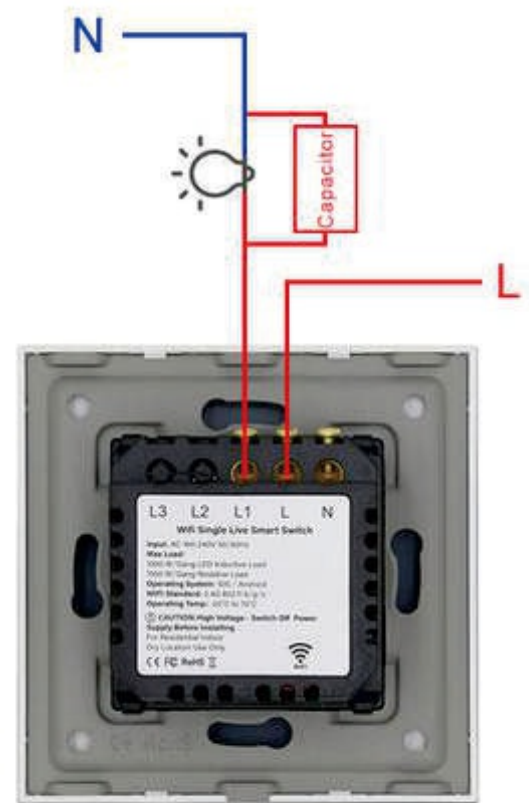

# Single Live Smart Switch

Install The Wi-fi Adapter To Work As Wi-fi Single Live Switch

Switch

Adapter

Wiring Diagram

## 86 Type Switch

Z-W1

Z-W2

Z-W3

Z-B1

Z-B2

Z-B3

Z-G1