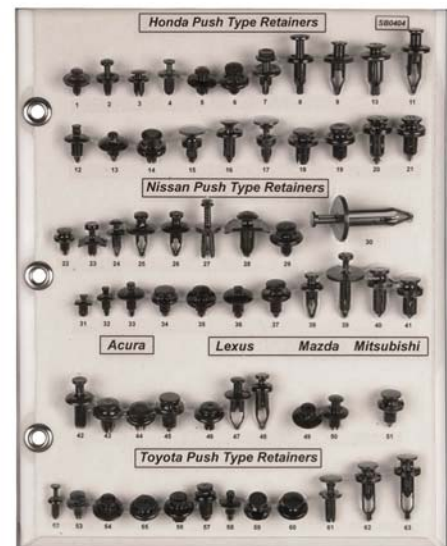

## Boards Sample

**SB0402** Black Nylon Screw & Push Type Retainers  
G.M. Model Cars & Trucks

**Sold  
Each**

**SB0403** Black, White & Natural Nylon  
Screw & Push Type Retainers  
Ford & Chrysler Model Cars & Trucks

**Sold  
Each**

**SB0404** Black Nylon Screw & Push Type Retainers  
Honda, Nissan, Toyota, Acura, Lexus,  
Mazda & Mitsubishi Model Cars & Trucks

**Sold  
Each**