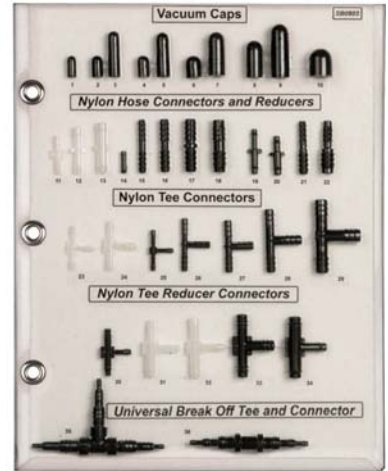

Sales Aids

Boards Sample

SB0803 Vacuum Caps,
Vacuum Connectors & Tees
Black Rubber Cap & Black Nylon Vacuum
Connector Sample Board

**Sold
Each**