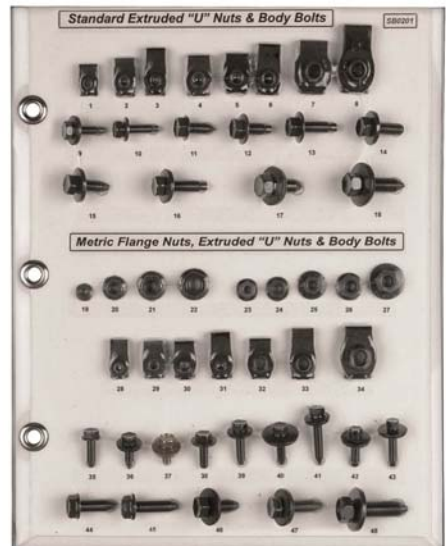

SB0201 Black & Yellow Zinc Finish
Standard Extruded U Nuts,
Hex Flange & Loose Washer Body Bolts
Metric Flange Nuts, Extruded U Nuts,
Hex Flange & Loose Washer Body Bolts

**Sold
Each**