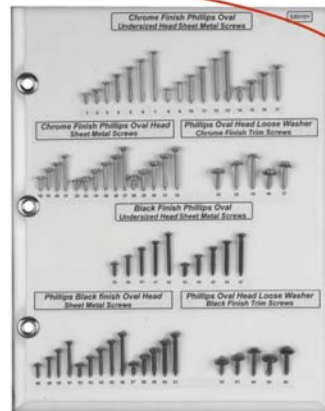

**SBB**

**SBB** 14.50" Height x 13" Width x 5" Spine  
Beige Poly 3 Ring Binder  
Sample Board Binder

**Front**

**Back**

**Sold Each**