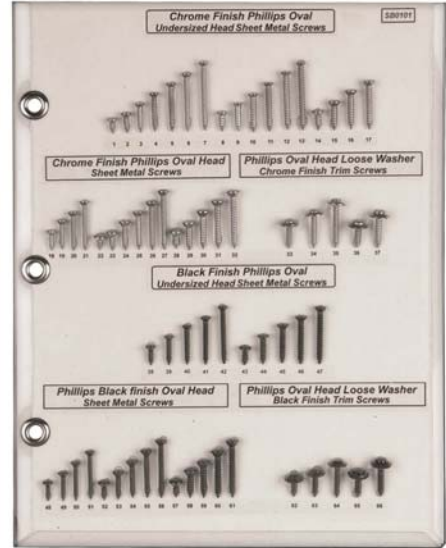

Sales Aids

Boards Sample

SB0101 Phillips Oval Head
Standard & Undersized Head
Chrome & Black Finish
Sheet Metal Screw Sample Board

**Sold
Each**