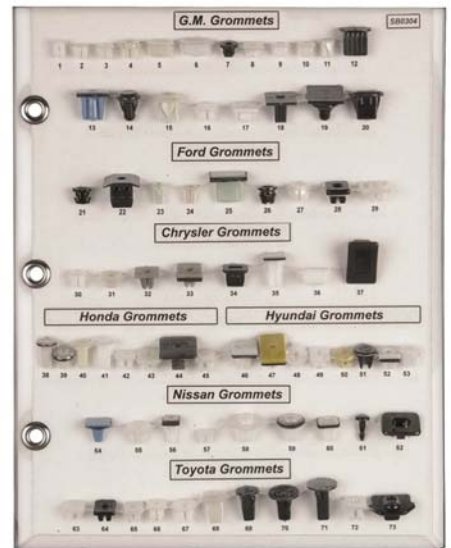

SB0304 Multiple Colors Coded To O.E.M. Nylon Grommets
G.M., Ford, Chrysler,
Honda, Nissan & Toyota

**Sold
Each**