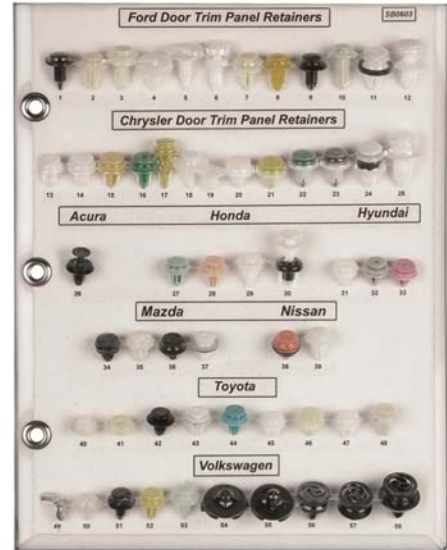

Sales Aids

Boards Sample

SB0603 Multiple Colors Coded To O.E.M.
Nylon Door Trim Panel Retainers
Ford, Chrysler, Honda, Mazda,
Nissan & Toyota

**Sold
Each**