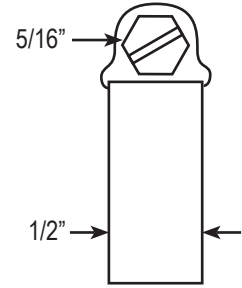

Hose Clamps

Sec. 22

CW 2019

Hose or Clamp Dimensional Sizing Chart

Diameter
1/16" Increments

Mini
Hose Clamps

Standard
Hose Clamps

Clamps

Hose Clamps Worm Gear (Regular Style)

Part #	SAE Size	Band Width	Clamp Range	Hex Size	Hose I.D.	Qty.
10889PK	# 4 Mini	5/16"	1/4-5/8"	1/4"	1/8-5/16"	10 Pcs.
11408PK	# 5 Mini	5/16"	1/4-11/16"	1/4"	1/8-3/8"	10 Pcs.
10890PK	# 6 Mini	5/16"	5/16-7/8"	1/4"	1/4-7/16"	10 Pcs.
18222PK	# 12 Mini	5/16"	1/2" - 1 1/4"	1/4"	3/8" - 3/4"	10 Pcs. NEW
10891PK	# 6 Standard	1/2"	3/8-7/8"	5/16"	5/16-3/8"	10 Pcs.
10892PK	# 8 Standard	1/2"	7/16-1"	5/16"	5/16-1/2"	10 Pcs.
10893PK	# 10 Standard	1/2"	1/2-1 1/16"	5/16"	3/8-5/8"	10 Pcs.
10894PK	# 12 Standard	1/2"	1/2-1 1/4"	5/16"	3/8-3/4"	10 Pcs.
10895PK	# 16 Standard	1/2"	11/16-1 1/2"	5/16"	3/4-7/8"	10 Pcs.
10896PK	# 20 Standard	1/2"	3/4-1 3/4"	5/16"	3/4-1 1/8"	10 Pcs.
10897PK	# 24 Standard	1/2"	1-2"	5/16"	7/8-1 3/8"	10 Pcs.
10898PK	# 28 Standard	1/2"	1 1/4-2 1/4"	5/16"	1 1/4-1 5/8"	10 Pcs.
10899PK	# 32 Standard	1/2"	1 1/2-2 1/2"	5/16"	1 1/2-1 7/8"	10 Pcs.
10900PK	# 36 Standard	1/2"	1 3/4-2 3/4"	5/16"	1 3/4-2"	10 Pcs.
10901PK	# 40 Standard	1/2"	2-3"	5/16"	2-2 1/4"	10 Pcs.
10902PK	# 44 Standard	1/2"	2 1/4-3 1/4"	5/16"	2 1/4-2 1/2"	10 Pcs.
10903PK	# 48 Standard	1/2"	2 1/2-3 1/2"	5/16"	2 1/2-4"	10 Pcs.
10904PK	# 52 Standard	1/2"	2 3/4-3 3/4"	5/16"	2 3/4-3"	10 Pcs.
10905PK	# 56 Standard	1/2"	3-4"	5/16"	3-3 1/2"	10 Pcs.
10906PK	# 60 Standard	1/2"	3 1/4-4 1/4"	5/16"	3 1/4-3 1/2"	10 Pcs.
10907PK	# 64 Standard	1/2"	2 1/2-4 1/2"	5/16"	2 1/2- 4"	10 Pcs.
10908PK	# 72 Standard	1/2"	3-5"	5/16"	3-4 1/2"	10 Pcs.
10909PK	# 80 Standard	1/2"	3 1/2-5 1/2"	5/16"	3 1/2-5"	10 Pcs.
10910PK	# 88 Standard	1/2"	4-6"	5/16"	4-5 1/2"	10 Pcs.
10911PK	# 96 Standard	1/2"	4 1/2-6 1/2"	5/16"	4 1/2-6"	10 Pcs.
10912PK	# 104 Standard	1/2"	5-7"	5/16"	5-6 1/2"	10 Pcs.