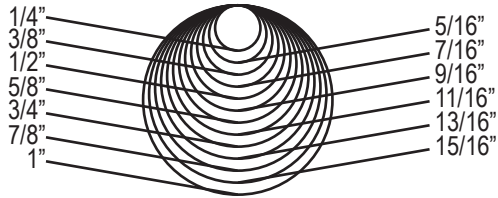

Hose Clamps

Sec. 22

CW 2019

Hose or Clamp Dimensional Sizing Chart

Diameter
1/16" Increments

Mini
Hose Clamps

Standard
Hose Clamps

Clamps

Hose Clamps Worm Gear (Regular Style)

Part #	SAE Size	Band Width	Clamp Range	Hex Size	Hose I.D.	Qty.
10889PK	# 4 Mini	5/16"	1/4-5/8"	1/4"	1/8-5/16"	10 Pcs.
11408PK	# 5 Mini	5/16"	1/4-11/16"	1/4"	1/8-3/8"	10 Pcs.
10890PK	# 6 Mini	5/16"	5/16-7/8"	1/4"	1/4-7/16"	10 Pcs.
18222PK	# 12 Mini	5/16"	1/2" - 1 1/4"	1/4"	3/8" - 3/4"	10 Pcs. NEW
10891PK	# 6 Standard	1/2"	3/8-7/8"	5/16"	5/16-3/8"	10 Pcs.
10892PK	# 8 Standard	1/2"	7/16-1"	5/16"	5/16-1/2"	10 Pcs.
10893PK	# 10 Standard	1/2"	1/2-1 1/16"	5/16"	3/8-5/8"	10 Pcs.
10894PK	# 12 Standard	1/2"	1/2-1 1/4"	5/16"	3/8-3/4"	10 Pcs.
10895PK	# 16 Standard	1/2"	11/16-1 1/2"	5/16"	3/4-7/8"	10 Pcs.
10896PK	# 20 Standard	1/2"	3/4-1 3/4"	5/16"	3/4-1 1/8"	10 Pcs.
10897PK	# 24 Standard	1/2"	1-2"	5/16"	7/8-1 3/8"	10 Pcs.
10898PK	# 28 Standard	1/2"	1 1/4-2 1/4"	5/16"	1 1/4-1 5/8"	10 Pcs.
10899PK	# 32 Standard	1/2"	1 1/2-2 1/2"	5/16"	1 1/2-1 7/8"	10 Pcs.
10900PK	# 36 Standard	1/2"	1 3/4-2 3/4"	5/16"	1 3/4-2"	10 Pcs.
10901PK	# 40 Standard	1/2"	2-3"	5/16"	2-2 1/4"	10 Pcs.
10902PK	# 44 Standard	1/2"	2 1/4-3 1/4"	5/16"	2 1/4-2 1/2"	10 Pcs.
10903PK	# 48 Standard	1/2"	2 1/2-3 1/2"	5/16"	2 1/2-4"	10 Pcs.
10904PK	# 52 Standard	1/2"	2 3/4-3 3/4"	5/16"	2 3/4-3"	10 Pcs.
10905PK	# 56 Standard	1/2"	3-4"	5/16"	3-3 1/2"	10 Pcs.
10906PK	# 60 Standard	1/2"	3 1/4-4 1/4"	5/16"	3 1/4-3 1/2"	10 Pcs.
10907PK	# 64 Standard	1/2"	2 1/2-4 1/2"	5/16"	2 1/2- 4"	10 Pcs.
10908PK	# 72 Standard	1/2"	3-5"	5/16"	3-4 1/2"	10 Pcs.
10909PK	# 80 Standard	1/2"	3 1/2-5 1/2"	5/16"	3 1/2-5"	10 Pcs.
10910PK	# 88 Standard	1/2"	4-6"	5/16"	4-5 1/2"	10 Pcs.
10911PK	# 96 Standard	1/2"	4 1/2-6 1/2"	5/16"	4 1/2-6"	10 Pcs.
10912PK	# 104 Standard	1/2"	5-7"	5/16"	5-6 1/2"	10 Pcs.