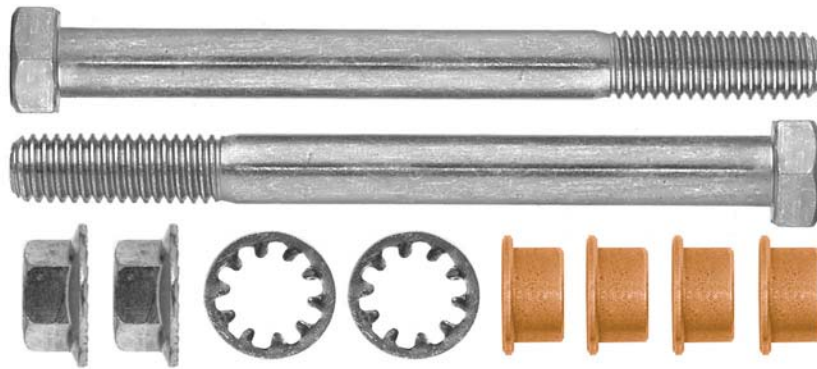

9964 Dodge Trucks
1994-2003 Dodge Ram
Kit Will Repair One Door
Door Hinge Pin & Bushing Kit