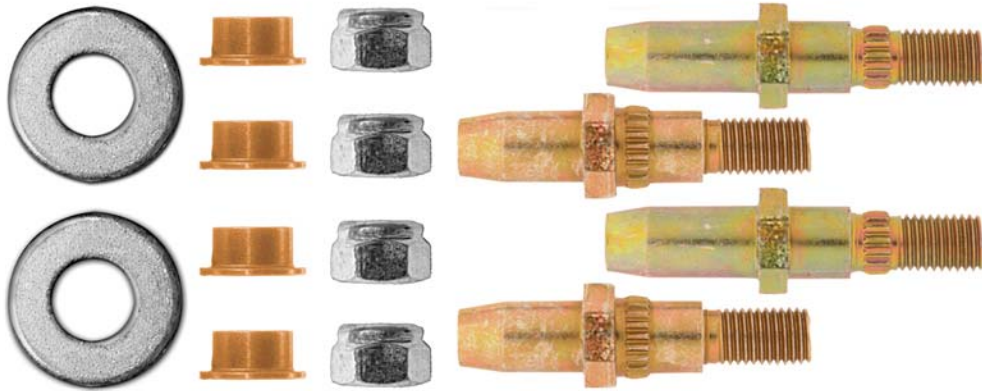

1 Kit

9939 Ford F-Series 1980-98
Kit Will Repair One Hinge
Door Hinge Pin & Bushing Kit

1 Kit

9940 Ford F-Series 1980-98
Kit Will Repair One Door
Door Hinge Pin & Bushing Kit

1 Kit

Doors

Kits Door Hinge Pin & Bushing

9948 Dodge Trucks 1994-2003 Dodge Ram
Kit Will Repair One Hinge
Bright Zinc Finish
Door Hinge Pin & Bushing Kit

9964 Dodge Trucks
1994-2003 Dodge Ram
Kit Will Repair One Door
Door Hinge Pin & Bushing Kit

10060 GMC Sierra & Chevrolet Silverado
& Other S.U.V.'S Hinges
Kit Will Repair One Hinge
Yellow Zinc Finish
Door Hinge Pin & Bushing Kit

Doors

Kits Door Hinge Pin & Bushing

10065 GMC Sierra & Chevrolet Silverado
& Other S.U.V 'S Hinges
Replacement Parts To Repair One Door
Yellow Zinc Finish
Door Hinge Pin & Bushing Kit