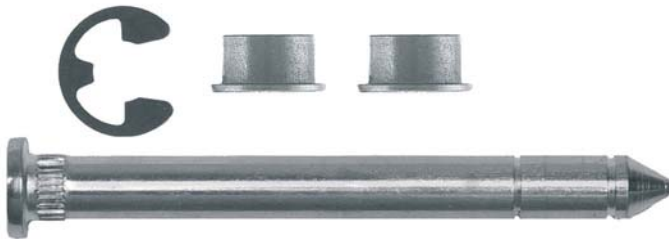

9939 Ford F-Series 1980-98
Kit Will Repair One Hinge
Door Hinge Pin & Bushing Kit

1 Kit