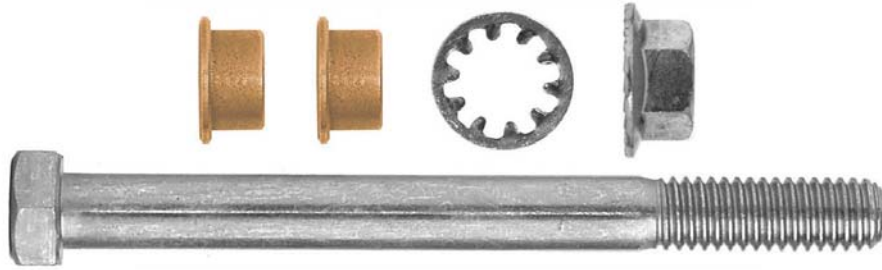

1 Kit

9939 Ford F-Series 1980-98
Kit Will Repair One Hinge
Door Hinge Pin & Bushing Kit

1 Kit

9940 Ford F-Series 1980-98
Kit Will Repair One Door
Door Hinge Pin & Bushing Kit

1 Kit

Doors

Kits Door Hinge Pin & Bushing