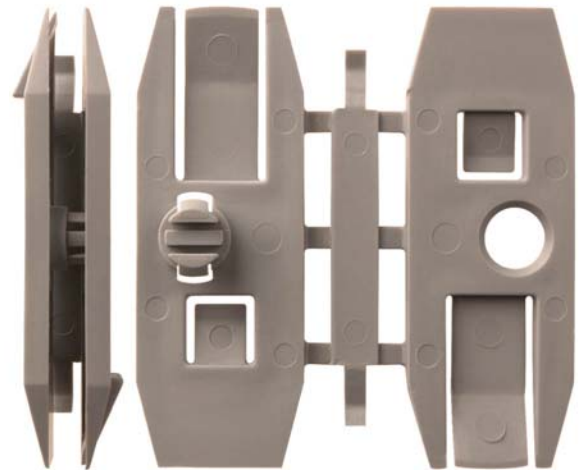

10479PK Assembled Overall
Size 1" x 2 3/8"
Gray Nylon
Front Door Window Guides
G.M. # 15786626, 10274778

10 Pcs.