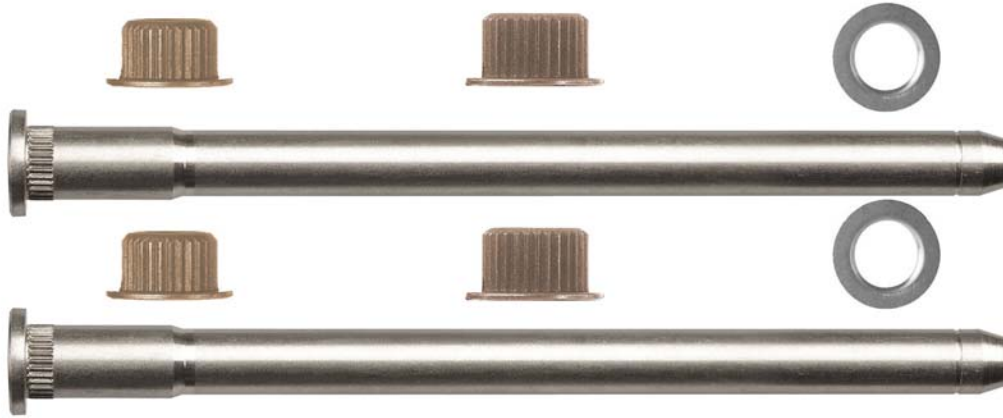

Doors

Kits Door Hinge Pin & Bushing

9905 G.M. Trucks C-K 1988-On
Kit Will Repair One Door
Stainless Steel Pin
Door Hinge Pin & Bushing Kit

1 Kit