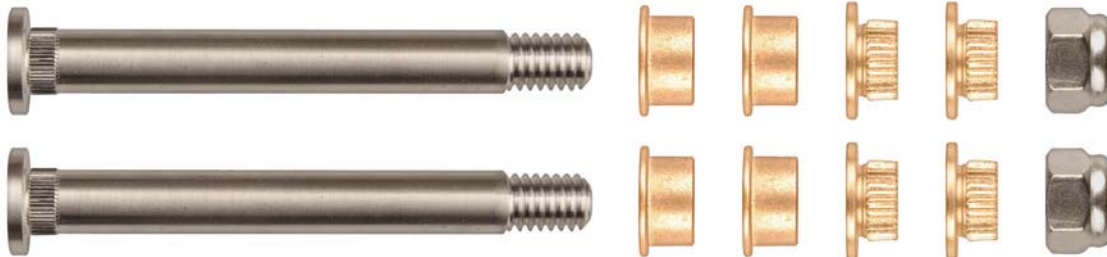

12119

Will Repair Front Door Upper & Lower Hinge
Stainless Steel Pins & Nuts
Door Hinge Pin & Bushing Bracket Repair Kit
Ford Aerostar 86-97, Ford Crown Victoria 82-09,
Ford E-150, Ford E-250, Ford E-350 92-98,
Ford Econoline Cargo & Wagon 99-09,
Ford Explorer 91-05, Ford Explorer Sport 01-03,
Ford Explorer Sport Trac 01-05,
Ford Freestar 04-07, Ford Mustang 94-04, &
Ford Mustang SVT Cobra 94-04

1 Kit