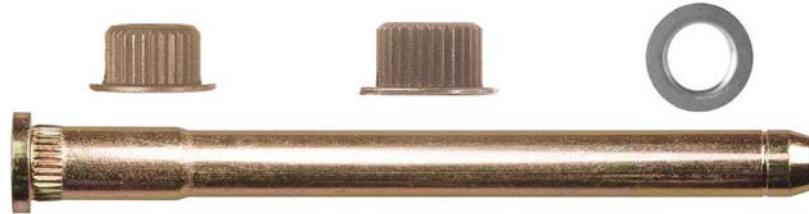

Doors

Kits Door Hinge Pin Roller

12320

Front & Rear
.887 White Roller
1.26 Black Pin
Door Hinge Roller Kit
Ford 82-07, Lincoln 88-06, Mercury 82-05

1 Kit

Kits Door Hinge Pin & Bushing

(Stainless Steel Pin)

9818

G.M. Trucks C-K 1988-On
Kit Will Repair One Hinge
Stainless Steel Door Hinge Pin & Bushing Kit

1 Kit

9832

G.M. S10 Trucks
1994-On
Kit Will Fix One Hinge
Door Hinge Pin & Bushing Kit

1 Kit

9833

G.M. S10 Trucks
1994-On
Kit Will Fix One Door
Door Hinge Pin & Bushing Kit

1 Kit