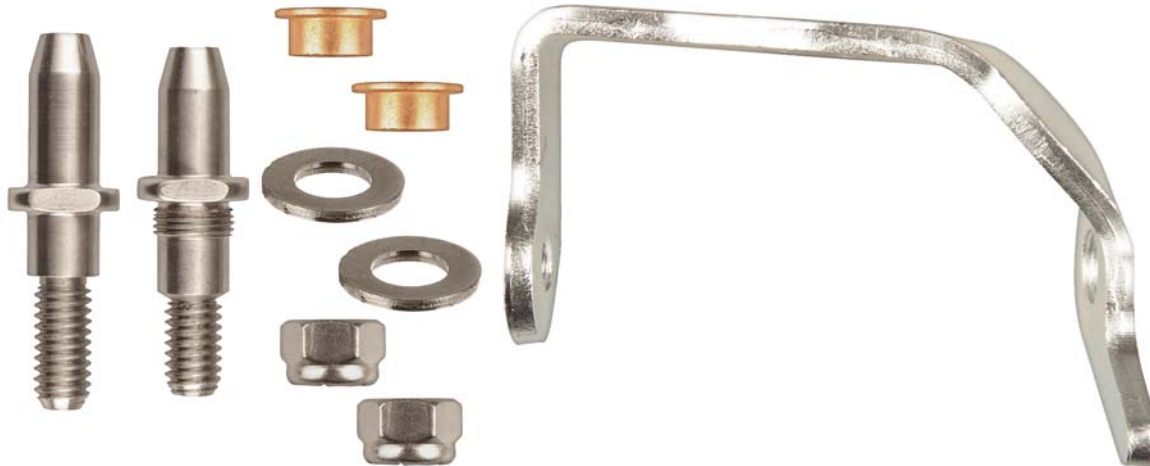

1 Kit

Doors

Kits Door Hinge Pin & Bushing

12115

Used On Upper Or Lower Hinge
Will Repair One Hinge Driver Side
Stainless Steel Pins, Nuts & Bracket
Door Hinge Repair Kit
Chevrolet Avalanche 02-06,
Cadillac Escalade 02-06,
Chevrolet Silverado 99-06,
Chevrolet Silverado Classic 07,
Chevrolet Suburban 00-06,
Chevrolet Tahoe 00-05,
GMC Sierra 99-06, GMC Sierra Classic SLE 07,
GMC Yukon 02

1 Kit

12116

Used On Upper Or Lower Hinge
Will Repair One Hinge Passenger's Side
Stainless Steel Pins, Nuts & Bracket
Door Hinge Repair Kit
Chevrolet Avalanche 02-06,
Cadillac Escalade 02-06,
Chevrolet Silverado 99-06,
Chevrolet Silverado Classic 07,
Chevrolet Suburban 00-06,
Chevrolet Tahoe 00-05,
GMC Sierra 99-06, GMC Sierra Classic SLE 07,
GMC Yukon 02