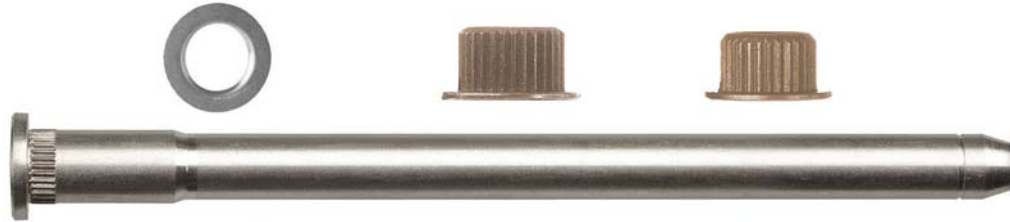

5 Pcs.

Doors

Kits Door Hinge Pin Roller

12320

Front & Rear
.887 White Roller
1.26 Black Pin
Door Hinge Roller Kit
Ford 82-07, Lincoln 88-06, Mercury 82-05

1 Kit

Kits Door Hinge Pin & Bushing

(Stainless Steel Pin)