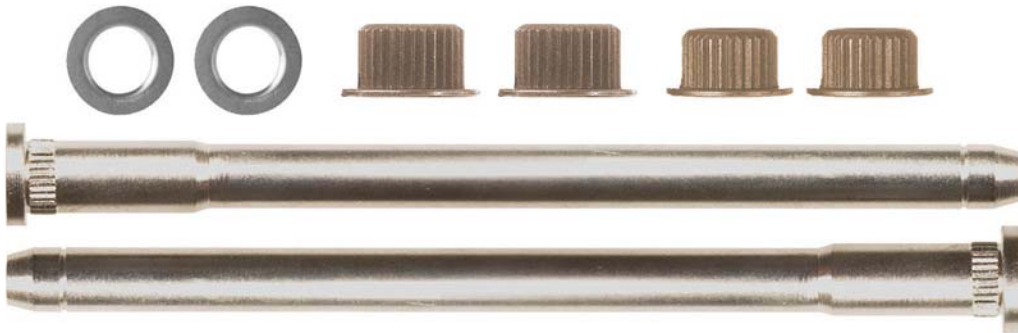

10528 G.M. Trucks C-K 1988-On
(Steel Pin) Kit Will Repair One Door
Door Hinge Pin & Bushing Kit

1 Kit