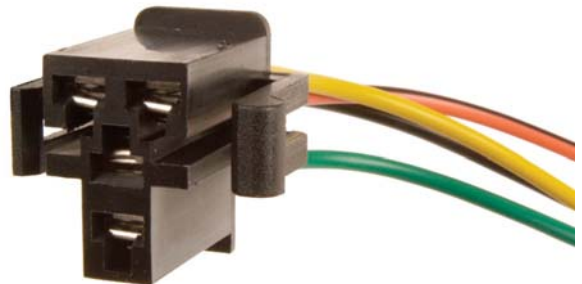

9800PK Ford Truck Air Conditioning
Blower Motor
Resistor Assembly
Wire Harness Connector
Ford # E7TZ19A706-A

**Sold
Each**