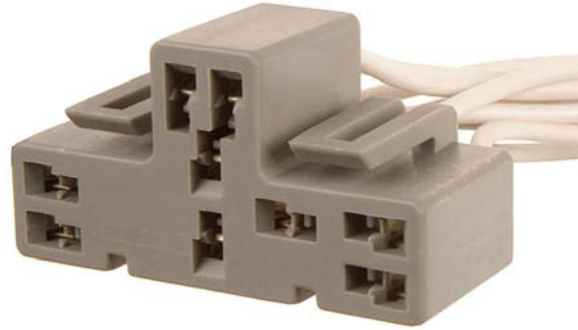

Electrical Products

Wire Harness Automotive Pigtails

9834PK 9-16 Gauge Wires
Ford Multi-Function
Wire Harness Connector

**Sold
Each**