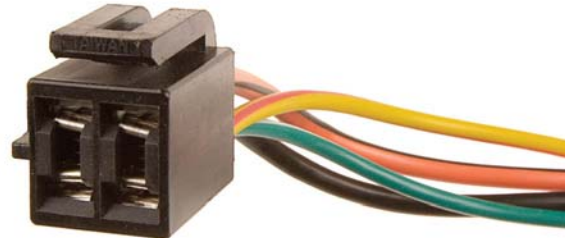

9778PK Heater & Air Conditioning
Fan Speed Switch
Wire Harness Connector
Ford

**Sold
Each**