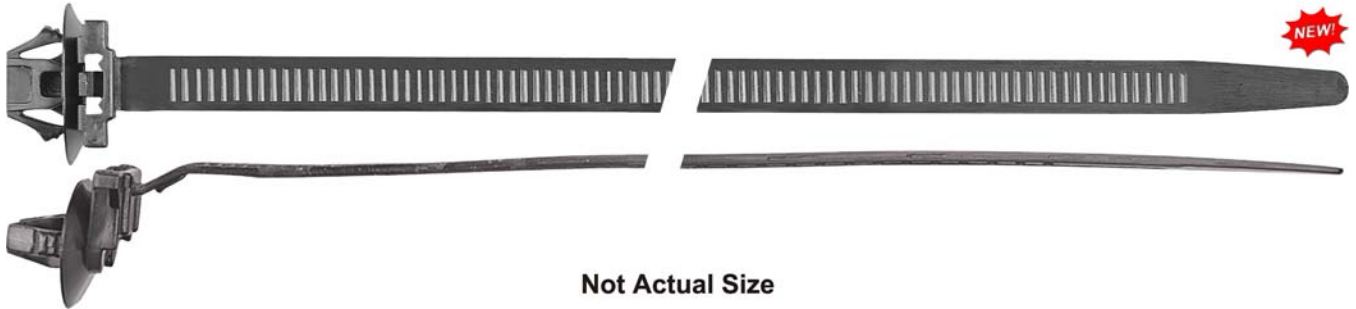

Not Actual Size

15711PK   13mm Hole Diameter   **25 Pcs.**
170mm Length
40mm Bundle Diameter
Black Nylon
Push Mount Cable Ties
Toyota # 82711-12200