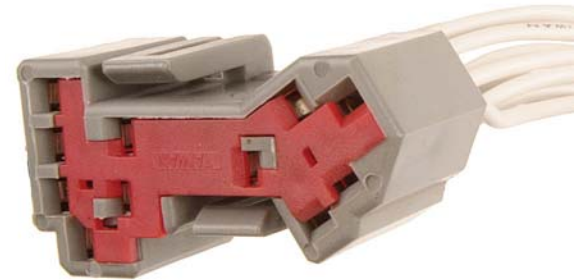

9799PK Ford Cars With
Multi-Function Switch
(Turn Signal & Windshield Wiper)
Wire Harness Connector
Ford

**Sold
Each**