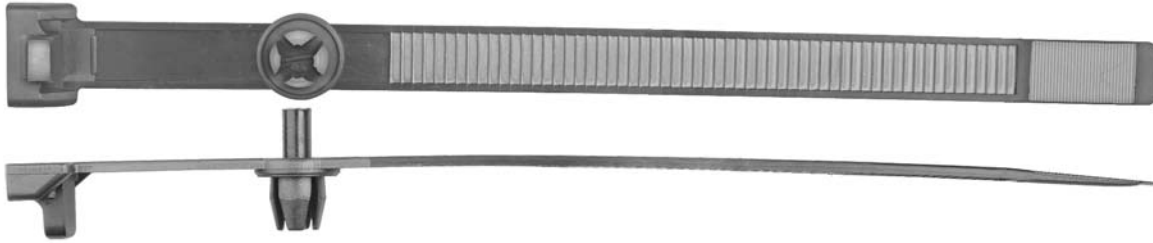

Electrical Products

Cable Ties Releasable Nylon Black

15714PK 5/16" (8mm) Hole Size
6-3/8" (160mm) Length
Black Nylon
Releasable Cable Ties
Mercedes # 114-997-02-90

10 Pcs.