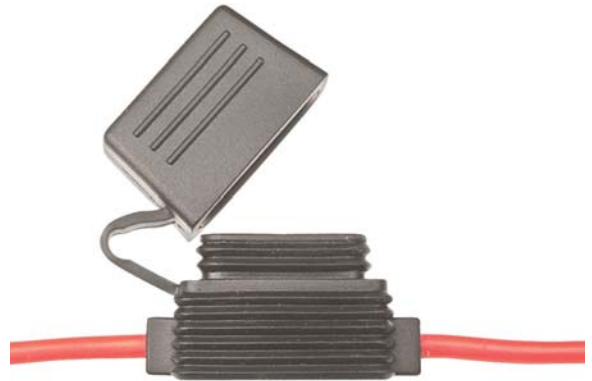

10730PK 12 Gauge Wire 6" Wire Leads
Use With ATO/ATC Fuses
Closed Type In-Line Fuse Holders

Sold Each