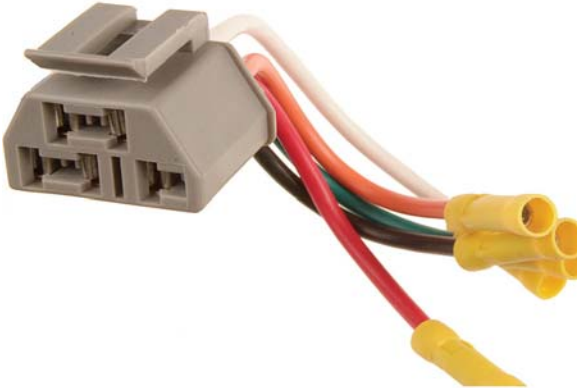

9770PK Ford Heater and
Air Conditioner
Blower Switches
Wire Harness Connector
Ford

**Sold
Each**