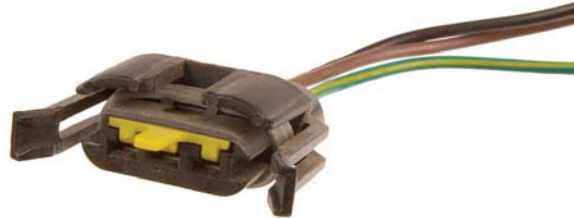

9774PK For Wedge Type Bulbs
Base for Double Filament
Light Socket Plug
Wire Harness Connector
Ford

**Sold
Each**