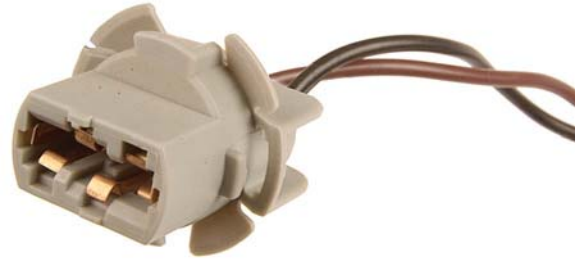

Electrical Products

Wire Harness Automotive Pigtails

9780PK Fits Bulb #7440
Nissan Light Socket Pigtail
Grey Housing
Wire Harness Connector
Nissan

**Sold
Each**