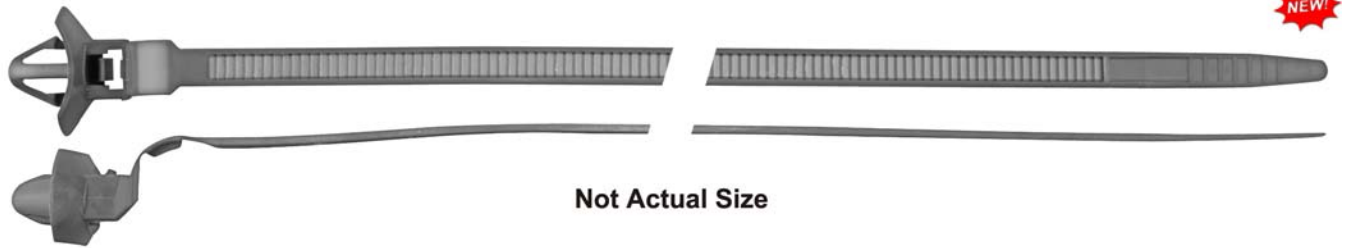

Cable Ties Releasable Nylon Black

Not Actual Size

15757PK 7mm Hole Size
160mm O.A. Length
36mm Max Bundle Diameter
Black Nylon
Releasable Cable Straps

25 Pcs.