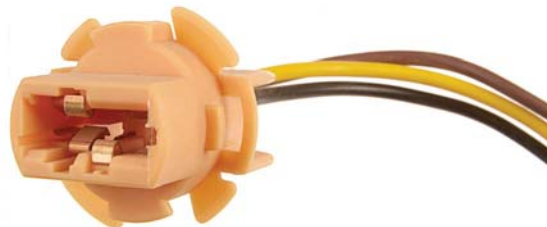

9779PK Fits Bulb #7443
Nissan Light Socket Pigtail
Beige Housing
Wire Harness Connector
Nissan

**Sold
Each**