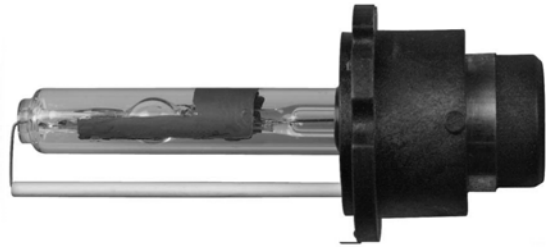

7D2S Clear 85 Volt 35 Watt
Bulb Shape T-3
Base Type P32d3
Usage Projection System Length
High Intensity Discharge (HID)
Industrial # D2S

**1 Pc. Per
Box**