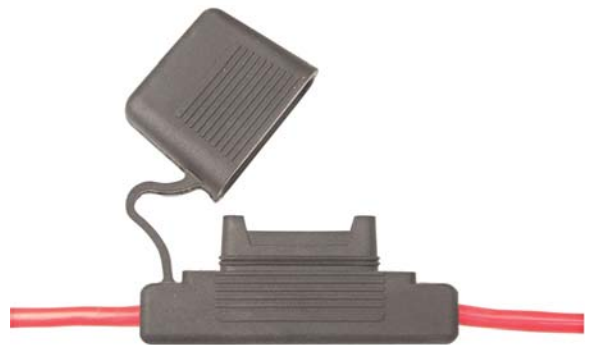

10731PK 8 Gauge Wire 5" Wire Leads
Use With ATX Fuses
Closed Type In-Line Fuse Holders

Sold Each