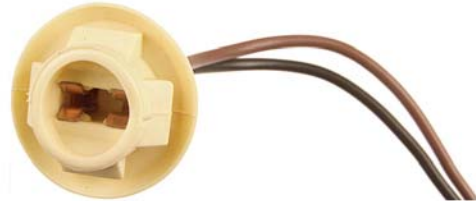

9775PK Fits 158, 194, 194A Bulbs
Side Marker Light
Wire Harness Connector
Ford # D0DZ-15A434B
G.M. # 6298886, 6298892, 6298935

5 Pcs.