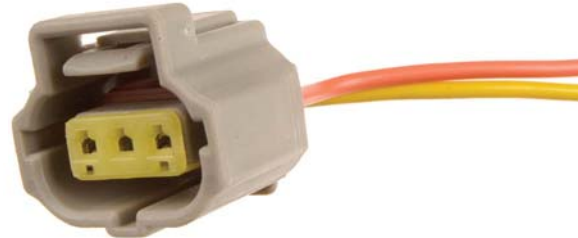

9908PK Ford Alternator Harness
(2) 16 Gauge (TXL) 8" Leads
Ford Alt. # F81Z-10346-EARM
Ford F250 & 350 7.3 Diesel Eng.
Ford Crown Victoria, Contour
Lincoln Town Car
Mercury Grand Marquis, Mystique

**Sold
Each**