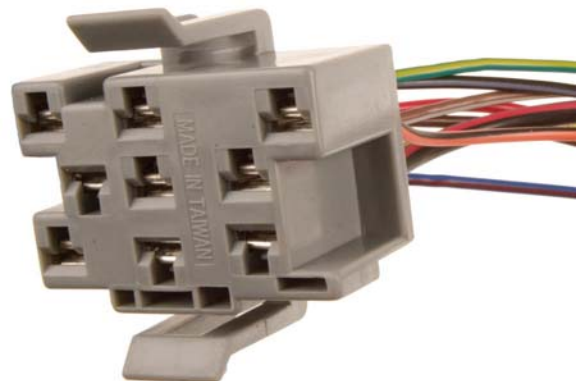

9772PK Fits Instrument Panel
Headlight Switch E7TZ-11654-C
Headlight Switch Assembly
Wire Harness Connector
Ford

**Sold
Each**