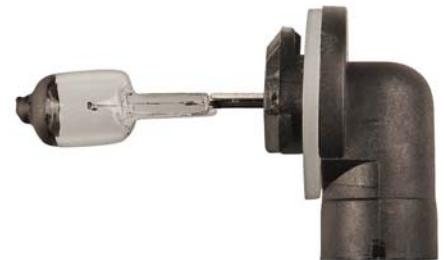

7881 Clear 12 Volt 27 Watt
Bulb Shape T-3 1/4
Base Type PGJ-13
Usage Fog Light
Halogen Lamp
Industrial # 881

**1 Pc. Per
Box**