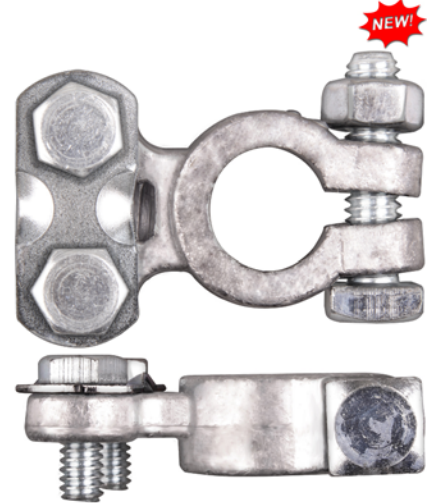

## Terminals Battery Universal

**17652PK** 6 to 1 Gauge Cable  
Positive or Negative  
Heavy Duty Top Post  
Universal Terminals

2 Pcs

**17653PK** 5/16" Stud Size  
Brass Finish Wing Nut  
Marine Type Top Post  
Universal Terminals