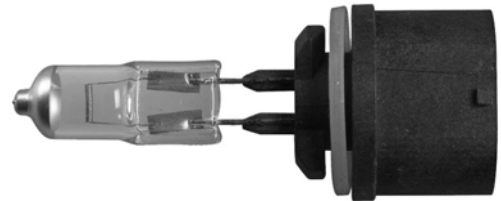

7880 Clear 12 Volt 27 Watt
Bulb Shape T-3 1/4
Base Type PG-13
Usage Fog & Auxiliary
Halogen Headlight Bulb
Industrial # 880

**1 Pc. Per
Box**