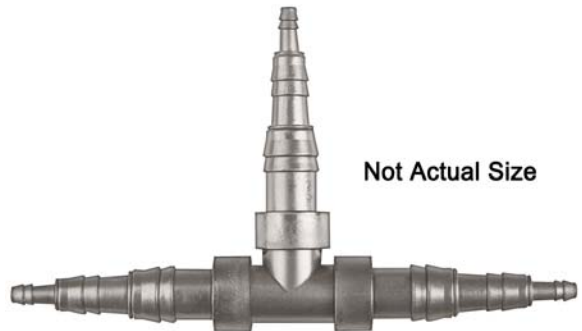

Connectors Vacuum Multiple Size Tee

11424PK 1/8" x 1/4" x 3/8" Tubing Size
Black Nylon
3-Way Universal Break-Off Tees
(Not For Use In Fuel Line)

5 Pcs.