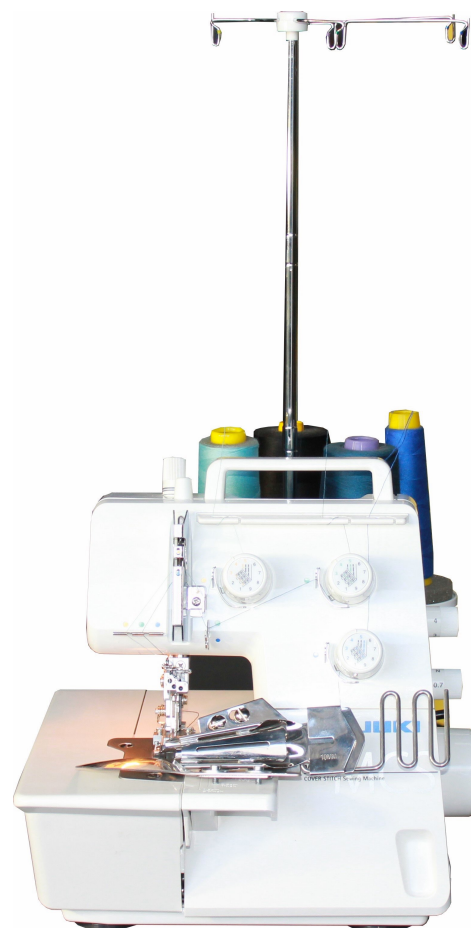

## Collarette Binding Kit to suit Juki MCS-1500 series

RRP \$139.99 incl. GST

\*\* Postage charge may apply.

MCSBINDERKIT

Easy to install with step by step instructions included, this functional commercial grade attachment will have you binding like a pro in no time. The kit includes a common sized 10mm (1cm) finish top and bottom fold double turn binder attachment for professional, clean results. Once completed, simply remove the binder from the mount bracket in place ready for next time you need it.