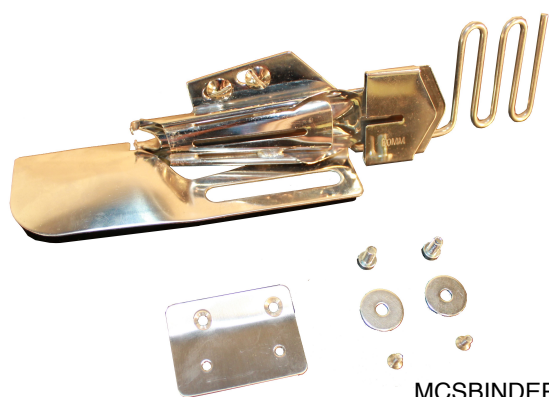

## Collarette Binding Kit to suit Juki MCS-1500 series

RRP \$139.99 incl. GST

\*\* Postage charge may apply.

MCSBINDERKIT

Easy to install with step by step instructions included, this functional commercial grade attachment will have you binding like a pro in no time. The kit includes a common sized 10mm (1cm) finish top and bottom fold double turn binder attachment for professional, clean results. Once completed, simply remove the binder from the mount bracket in place ready for next time you need it.