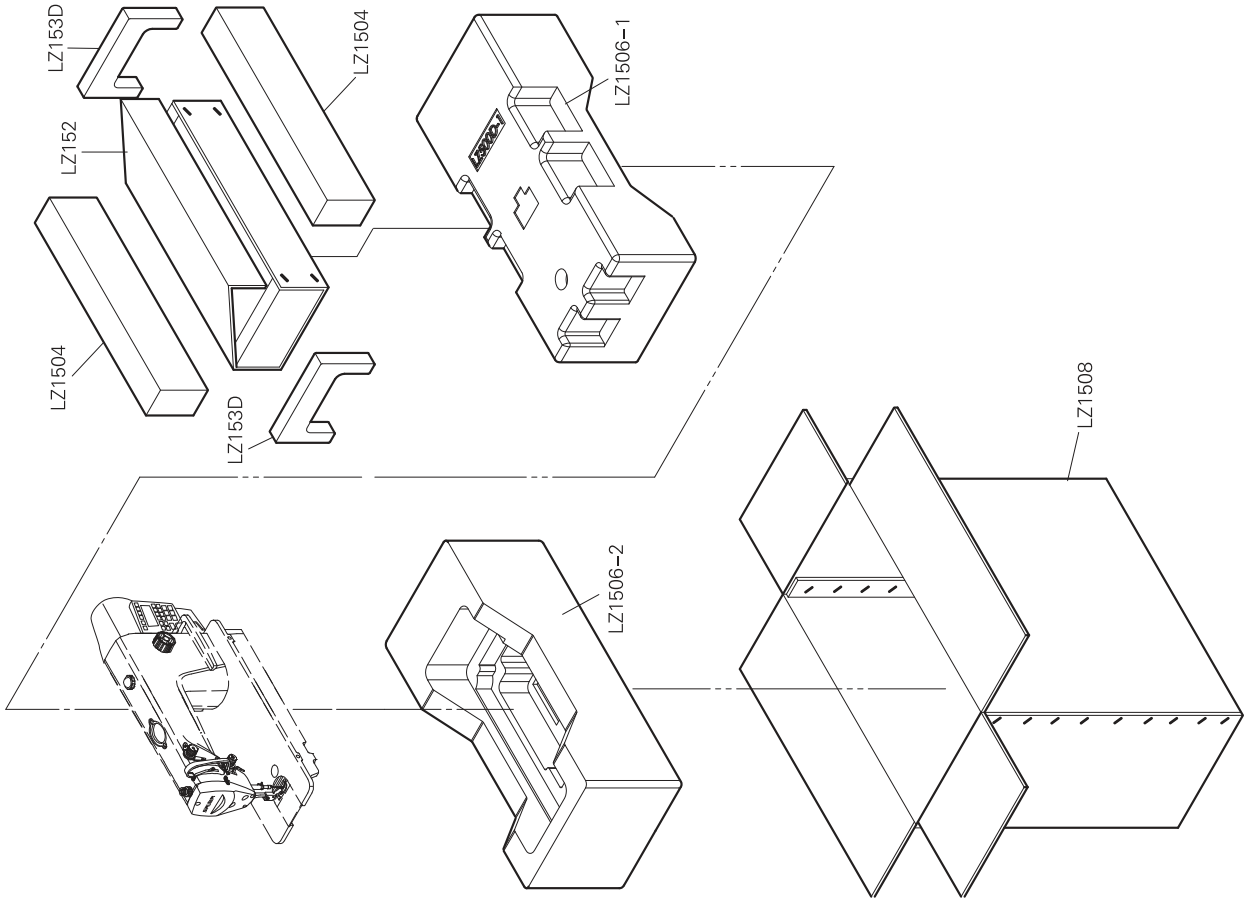

PARTS LIST FOR LB GROUP

PARTS LIST FOR LC GROUP

PARTS LIST FOR LE GROUP

PARTS LIST FOR LD GROUP

PARTS LIST FOR LH GROUP

PARTS LIST FOR LG GROUP

PARTS LIST FOR LL GROUP

PARTS LIST FOR LU GROUP

电子夹线器
ELECTRONIC CONDUCTOR HOLDER

PARTS LIST FOR LU GROUP

PARTS LIST FOR LU GROUP

LU64F-A1

PARTS LIST FOR LW GROUP

PARTS LIST FOR LY GROUP

LY01		LY02		YM04*2		LY05*2		YM102*2	
LY1501K		LY1529K						YM103*2	
‡*2		LY38				MY09		G3XX	
LY33		LY34				1.5 mm		KZ03*1	
LY35		LY35				4 mm		KY201	