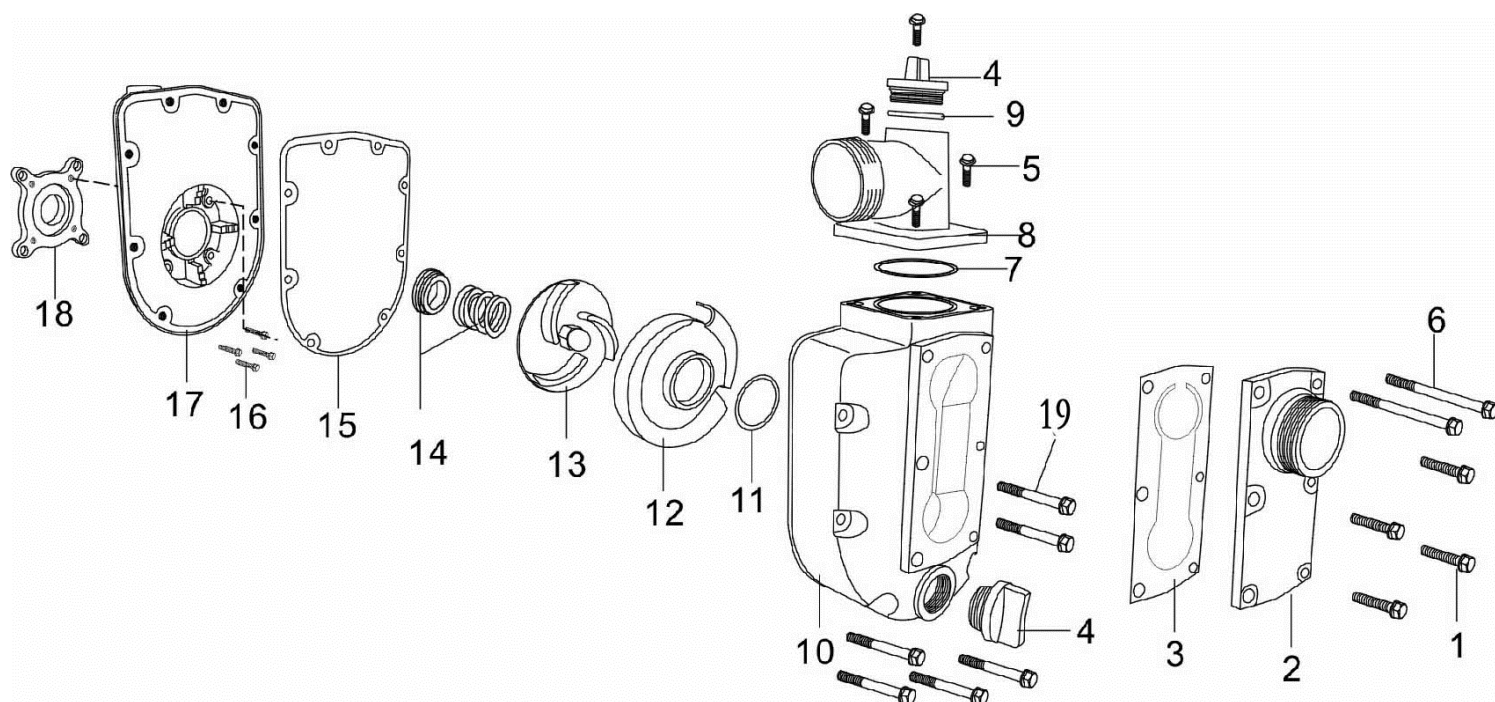

# LIFAN 1 1/2" WATER TRANSFER PUMP

## WATER PUMP ASSEMBLY

S/N	PART NO.	DESCRIPTION
1	GB/T5787-86	Bolt M6×20
2	51221	In water pipe
3	51273	In water pipe valve
4	51241	Drain plug
5	GB/T5787-86	Bolt M6×16
6	GB/T5787-86	Bolt M6×85
7	51275	O-ring
8	51260	Out water pipe
9	51242	O-ring
10	51233	Housing, Front
11	51216	O-ring
12	51215	Cover, Impeller
13	51214	Impeller
14	51230	Seal, mechanical
15	51213	Gasket
16	GB/T79-85	Bolt M8×16
17	51211	Housing, rear
18	44113	terminal area
19	GB/T5787-86	Bolt M6×55