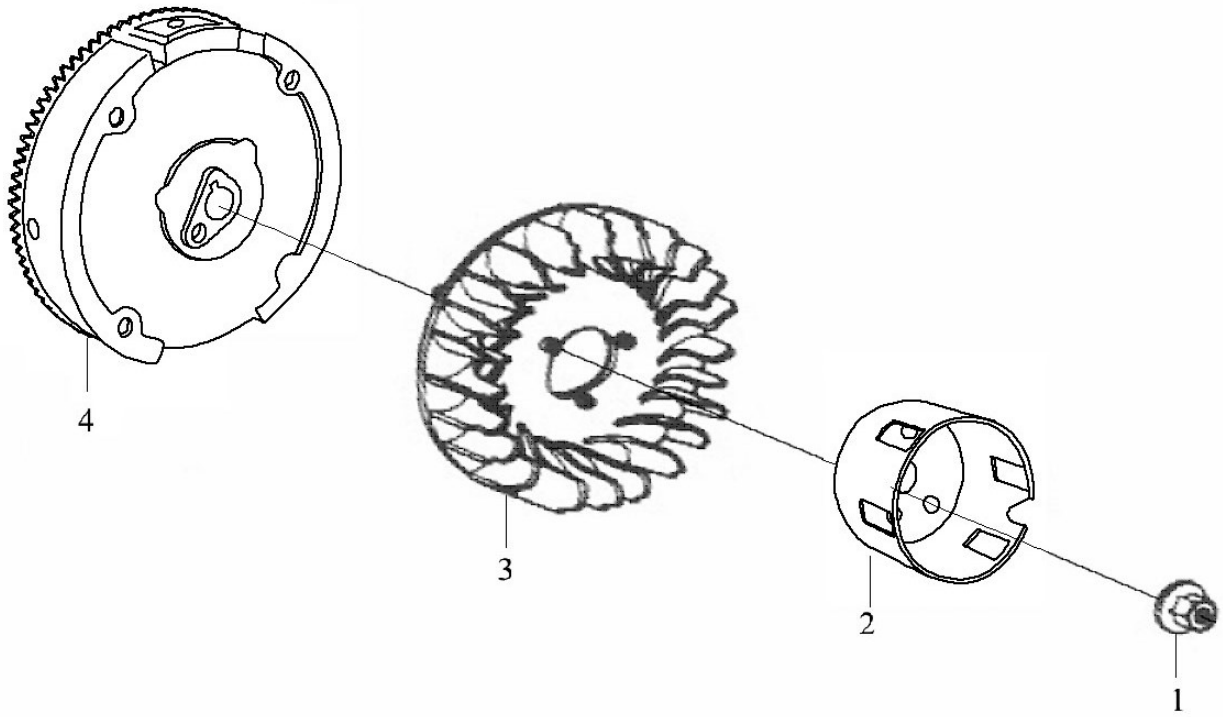

Fly Wheel

No.	Part No.	Description
1	23317/173F	Nut M16×1.5
2	23316/182F-E	Starting flange
3	19111/182F	Flywheel fan
4	23300/182F	Flywheel