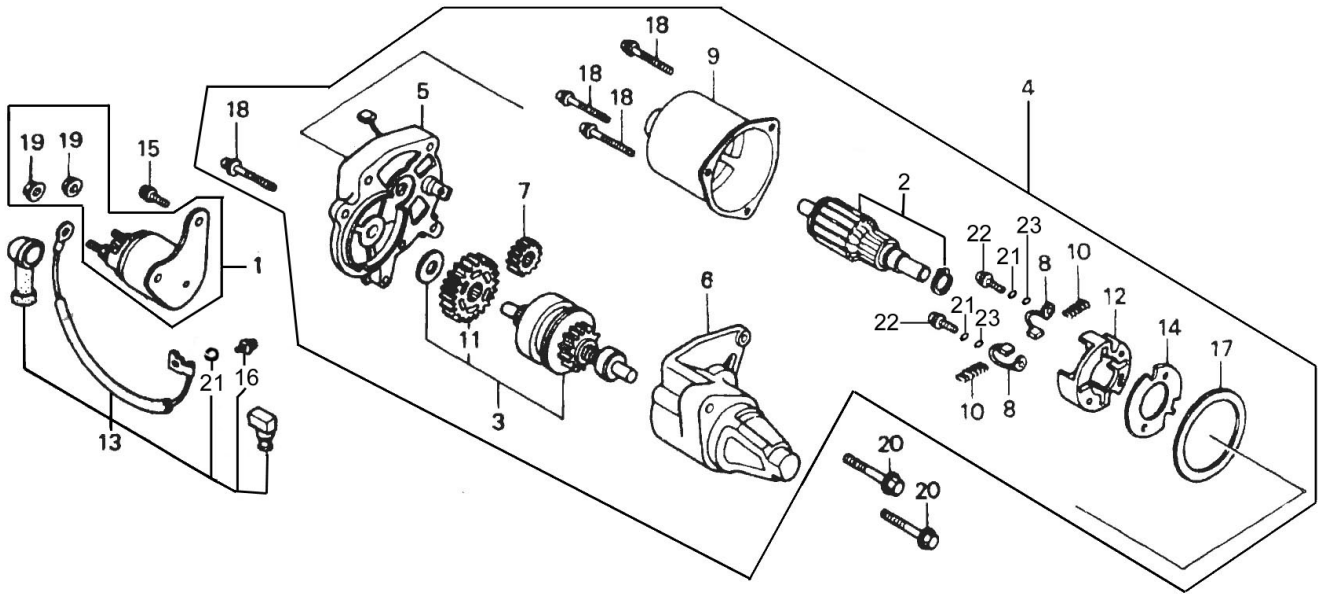

Starting Motor Assembly

No.	Part No.	Description
17	24128/182FD	Packing ring
18	GB/T818-85	Screw, M5×32
19	GB/T6170-86	Nut, M6
20	GB/16674	Bolt, M8×35
21	GB/T93-87	Spring washer, 4
22	GB/T818-85	Screw, M4×14
23	GB/T97.1-85	Washer, 4