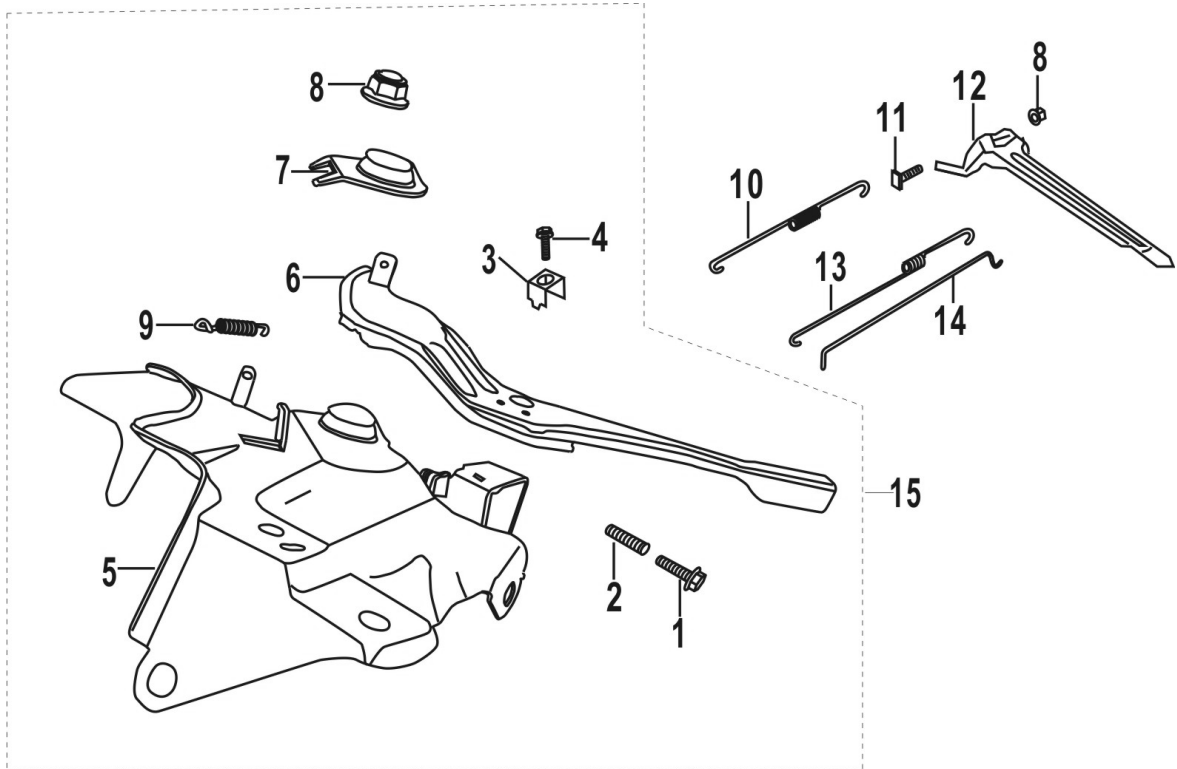

Air Cleaner Assembly

No.	Part No.	Description
1	GB62-88	Wing nut
2	17112/182F-B	Air cleaner cover
3	17120/182F	Filter element
4	17115/182F	Air cleaner aeration cover
5	17200/182F-B	Air cleaner housing
6	GB/16674	Bolt M6×28
7	17128/182F	Washer
8	GB/T6187.1	Nut M6
9	17100/182F-B	Air cleaner assy
10	17117/168F-B	Air cleaner cover nut

Regulating Control System

No.	Part No.	Description
1	GB818-85-H	Bolt M5×35
2	26215/182F	Regulating spring
3	26213/182F	Clamp
4	GB/T16674	Bolt M6×12
5	26211/182F	Support panel
6	26261/182F	Handgrip
7	26224/182F	Setting panel
8	GB6177-86	Nut M6
9	26214/182F	Spring
10	26117/182F	Back spring
11	26116/168F	Lock bolt
12	26114/182F	Regulating arm
13	26118/182F	Fine regulating spring
14	26115/182F	Pulling rod
15	26200/182F	Regulating frame assy