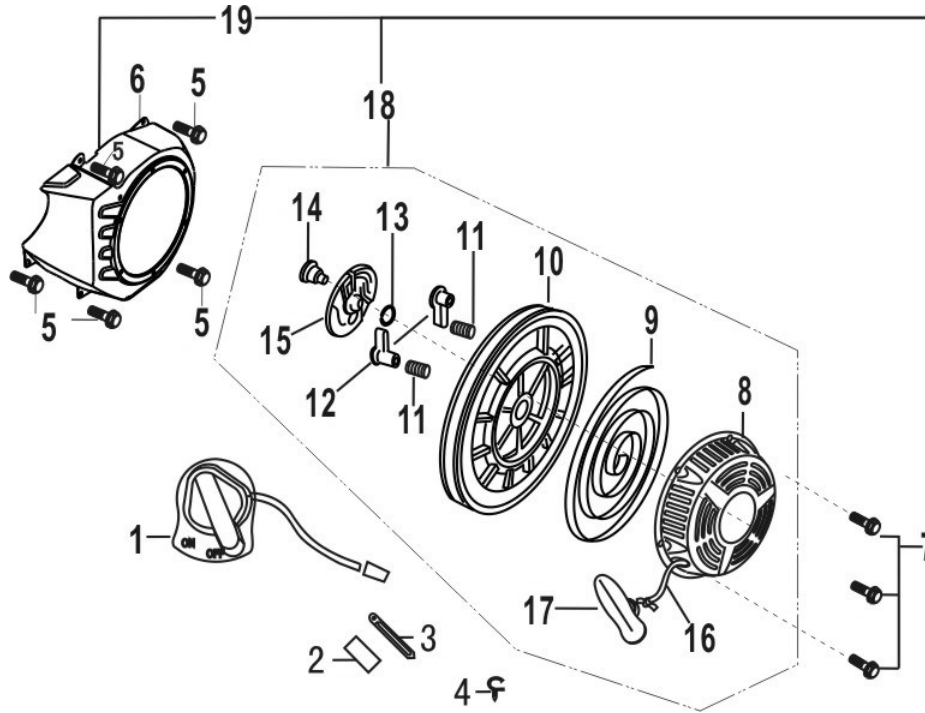

Recoil Starter Assembly

No.	Part No.	Description
1	27300/168F-B	Engine switch
2	19314/173F	Wire grommet
3	19316/173F	Clip
4	16628/173F	Plastic clip
5	GB/T16674	Bolt M6×12
6	19210/182F-E	Fan hood assy
7	GB/T16774.2	Bolt M6×8
8	23240/182F-A	Recoil starter casing
9	23214/173F	Spiral spring
10	23217/173F	Starter rolls
11	23212/173F	Ratchet spring
12	23215/173F	Ratchet
13	23211/173F	Friction spring
14	23213/173F	Set screw
15	23216/173F	Spring lid
16	23218/168F	Rope
17	23230/168-B	Pulling handle
18	23200/182F-B	Recoil starter
19	23100/182F-B	Recoil starter assy