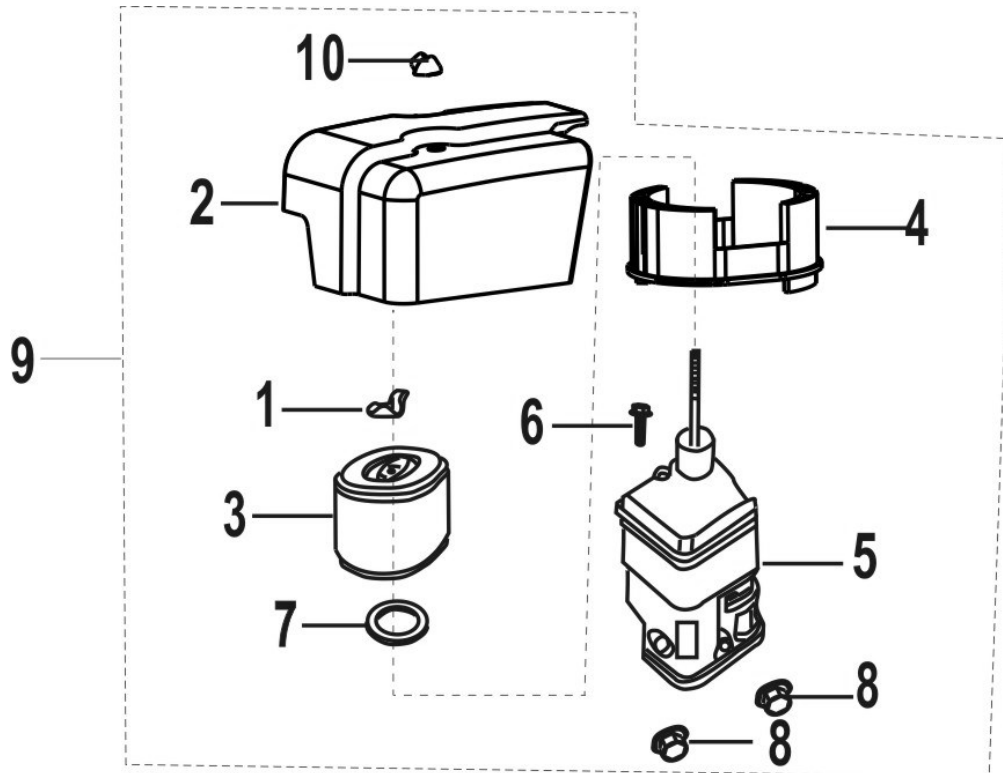

Air Cleaner Assembly

No.	Part No.	Description
1	GB62-88	Wing nut
2	17112/182F-B	Air cleaner cover
3	17120/182F	Filter element
4	17115/182F	Air cleaner aeration cover
5	17200/182F-B	Air cleaner housing
6	GB/16674	Bolt M6×28
7	17128/182F	Washer
8	GB/T6187.1	Nut M6
9	17100/182F-B	Air cleaner assy
10	17117/168F-B	Air cleaner cover nut