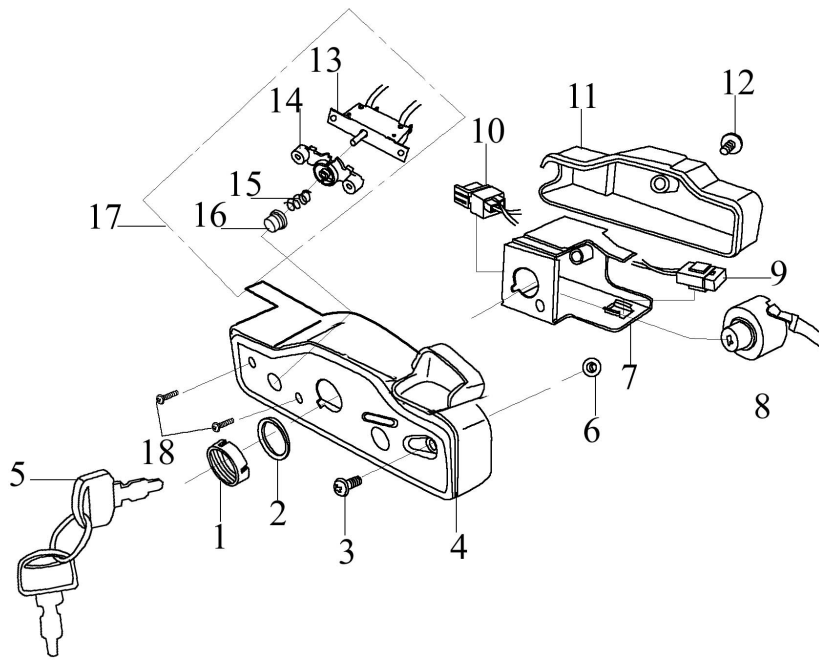

Regulating Control System

No.	Part No.	Description
1	GB818-85-H	Bolt M5×35
2	26215/182F	Regulating spring
3	26213/182F	Clamp
4	GB/T16674	Bolt M6×12
5	26211/182F	Support panel
6	26261/182F	Handgrip
7	26224/182F	Setting panel
8	GB6177-86	Nut M6
9	26214/182F	Spring
10	26117/182F	Back spring
11	26116/168F	Lock bolt
12	26114/182F	Regulating arm
13	26118/182F	Fine regulating spring
14	26115/182F	Pulling rod
15	26200/182F	Regulating frame assy

Fly Wheel

No.	Part No.	Description
1	23317/173F	Nut M16×1.5
2	23316/182F-E	Starting flange
3	19111/182F	Flywheel fan
4	23300/182F	Flywheel

Ignition Coil

No.	Part No.	Description
1	27210/182F	Ignition coil
2	27220/173F	Cap, spark plug
3	24112/182FD	Clamper, cord
4	11117/173F	Rubber ring, crankcase
5	24130/182FD	Charge coil
6	27230/182F	Extinguishing cable
7	19316/173F	Cable tie
8	GB/T16674	Bolt, M6×12
9	GB/T16674	Bolt, M6×35
10	GB/T16674	Bolt, M6×25
11	27200/182F	Ignition coil unit

Starting Motor Control Box Assembly

No.	Part No.	Description
1	24217/182FD	Clamp ring
2	24218/182FD	Gasket
3	GB818-86	Bolt M4×10
4	24211/182FD-E	Control front cover
5	24216/182FD	Key
6	GB6187-86	Nut M4
7	24212/182FD	Fixed mount
8	24215/182FD	Key switch
9	24230/182FD	Safety
10	24225/182FD	Diode assy
11	24213/182FD	Control rear cover
12	24214/182FD	Attachment bolt
13	24221/182FD	Protector
14	24222/182FD	Fixed mount
15	24223/182FD	Spring
16	24224/182FD	Cover
17	24220/182FD	Protector assy
18	GB818-85	Bolt M3×12