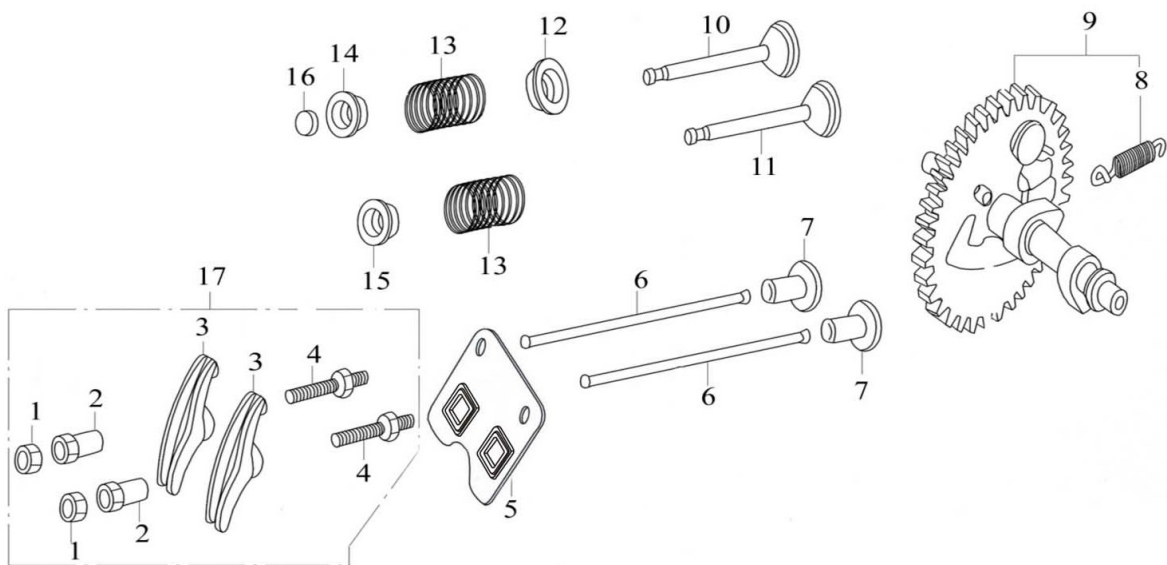

Crankcase Cover Assembly

No.	Part No.	Description
1	15610/173F-E	Oil plug with Seal
2	15611/173F-E	Oil plug
3	15512/173F	Seal
4	11211/182F	Crankcase cover
5	25118/168F	Washer, driven gear
6	25111/182F	Driven gear, regulator
7	25116/182F	Pin
8	25115/182F	Regulating shaft
9	25114/182F	Flying block
10	25117/1 82F	Snap ring
11	25113/182F	Washer
12	25112/182F	Sliding sleeve
13	11114/182F	Gasket, crankcase
14	11113/173F	Set pin Φ 8 \times 12
15	15511/173F-E	Dipstick
16	15510/173F-E	Dipstick with seal
17	GB276-89	Bearing 6206
18	13180/182F	Oil seal, crankshaft
19	GB/T16674	Bolt M8 \times 40
20	25100/18 2F	Driven gear, regulator assy

Cylinder Head & Cylinder Head Cover Assembly

No.	Part No.	Description
1	12221/173F	Bolt
2	12222/173F	Washer
3	12223/173F	Rubber seal
4	12220/173F	Bolt
5	12200/173F	Cylinder head cover Assy
6	12212/173F	Gasket, cylinder head cover
7	GB/T16674	Bolt M10X80
8	19121/182F	Lead wind cover
9	17218/173F	Stud
10	12120/173F	Gasket, cylinder head
11	12217/173F	Set pin
12	12100/182F	12100/182F
13	27100/168F	27100/168F
14	18214/173F	18214/173F
15	11513/182F	11513/182F
16	14420/173F	14420/173F
17	GB/T16674	GB/T16674

Combination of Camshaft & Valve Rocker

No.	Part No.	Description
1	14314/168F	Lock nut
2	14312/173F	Sleeve
3	14311/173F	Valve rocker
4	14313/173F	Adjusting bolt for valve gap
5	14221/173F	Pusher guide
6	14210/182F	Pusher
7	14315/173F	Tappet
8	14112/182F	Extension spring
9	14100/182F	Camshaft assy
10	14412/182F	Exhaust valve
11	14411/182F	Intake valve
12	14417/173F	Spring retainer, exhaust valve
13	14414/173F	Valve spring
14	14415/173F	Spring seat, exhaust valve
15	14413 /173F	Spring seat, intake valve
16	14416 /173F	Cap
17	14310 /173F	Valve rocker assy