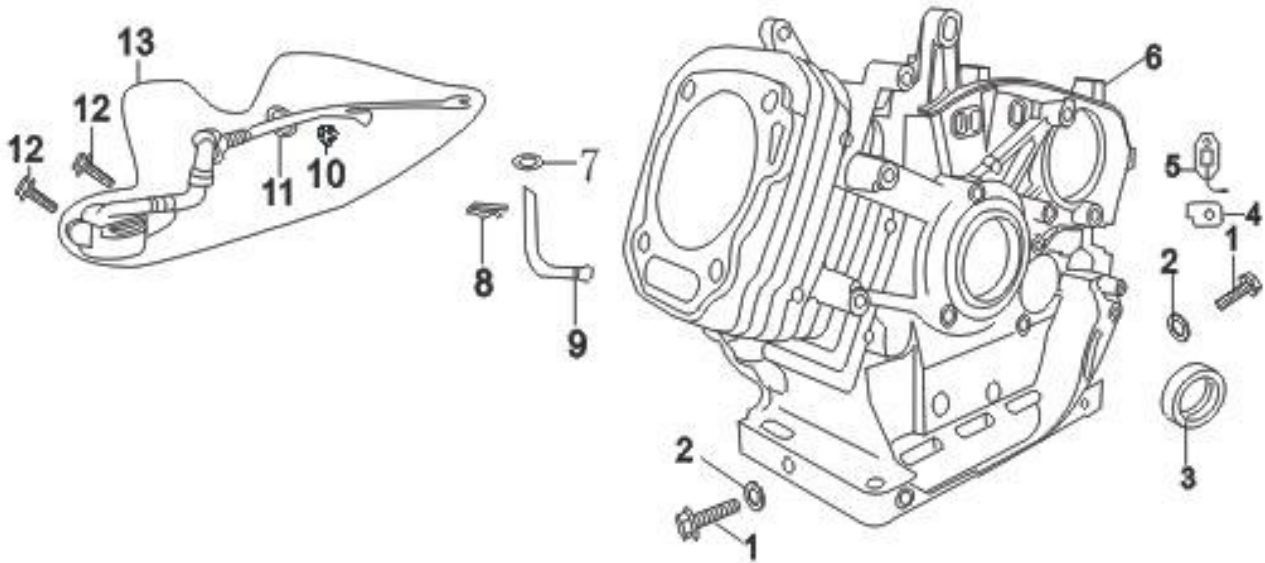

Crankcase Assembly

No.	Part No.	Description
1	11116/173F	Washer
2	11115/173F	Drain plug
3	11120/182F	Oil seal, crankshaft
4	11117/173F	Seal
5	27500/168F-2A	Diode
6	11100/188F-A	Crankcase
7	26113/173F	Washer
8	26112/173F	Split pin
9	26111/182F	Regulating sway bar
10	GB/62-1988	Nut M10
11	11119/168F	O-ring
12	GB/T16674	Bolt M6 × 14-F
13	27400/173F	Oil sensor

Crankcase Cover Assembly

No.	Part No.	Description
1	15610/173F-E	Oil plug with Seal
2	15611/173F-E	Oil plug
3	15512/173F	Seal
4	11211/182F	Crankcase cover
5	25118/168F	Washer, driven gear
6	25111/182F	Driven gear, regulator
7	25116/182F	Pin
8	25115/182F	Regulating shaft
9	25114/182F	Flying block
10	25117/1 82F	Snap ring
11	25113/182F	Washer
12	25112/182F	Sliding sleeve
13	11114/182F	Gasket, crankcase
14	11113/173F	Set pin Φ 8 \times 12
15	15511/173F-E	Dipstick
16	15510/173F-E	Dipstick with seal
17	GB276-89	Bearing 6206
18	13180/182F	Oil seal, crankshaft
19	GB/T16674	Bolt M8 \times 40
20	25100/18 2F	Driven gear, regulator assy

Combination of Camshaft & Valve Rocker

No.	Part No.	Description
1	14314/168F	Lock nut
2	14312/173F	Sleeve
3	14311/173F	Valve rocker
4	14313/173F	Adjusting bolt for valve gap
5	14221/173F	Pusher guide
6	14210/182F	Pusher
7	14315/173F	Tappet
8	14112/182F	Extension spring
9	14100/182F	Camshaft assy
10	14412/182F	Exhaust valve
11	14411/182F	Intake valve
12	14417/173F	Spring retainer, exhaust valve
13	14414/173F	Valve spring
14	14415/173F	Spring seat, exhaust valve
15	14413 /173F	Spring seat, intake valve
16	14416 /173F	Cap
17	14310 /173F	Valve rocker assy