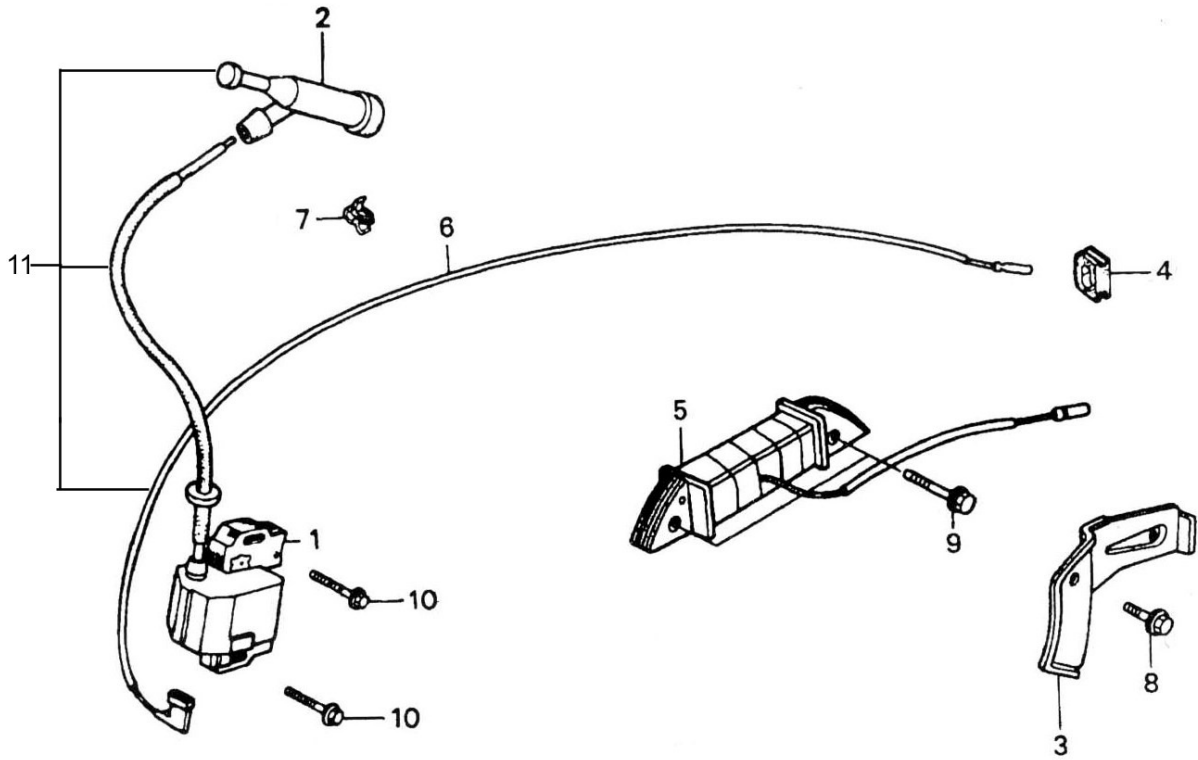

Regulating Control System

No.	Part No.	Description
1	GB818-85-H	Bolt M5×35
2	26215/182F	Regulating spring
3	26213/182F	Clamp
4	GB/T16674	Bolt M6×12
5	26211/182F	Support panel
6	26261/182F	Handgrip
7	26224/182F	Setting panel
8	GB6177-86	Nut M6
9	26214/182F	Spring
10	26117/182F	Back spring
11	26116/168F	Lock bolt
12	26114/182F	Regulating arm
13	26118/182F	Fine regulating spring
14	26115/182F	Pulling rod
15	26200/182F	Regulating frame assy

Fly Wheel

No.	Part No.	Description
1	23317/173F	Nut M16×1.5
2	23316/182F-E	Starting flange
3	19111/182F	Flywheel fan
4	23300/182F	Flywheel

Ignition Coil

No.	Part No.	Description
1	27210/182F	Ignition coil
2	27220/173F	Cap, spark plug
3	24112/182FD	Clamper, cord
4	11117/173F	Rubber ring, crankcase
5	24130/182FD	Charge coil
6	27230/182F	Extinguishing cable
7	19316/173F	Cable tie
8	GB/T16674	Bolt, M6×12
9	GB/T16674	Bolt, M6×35
10	GB/T16674	Bolt, M6×25
11	27200/182F	Ignition coil unit