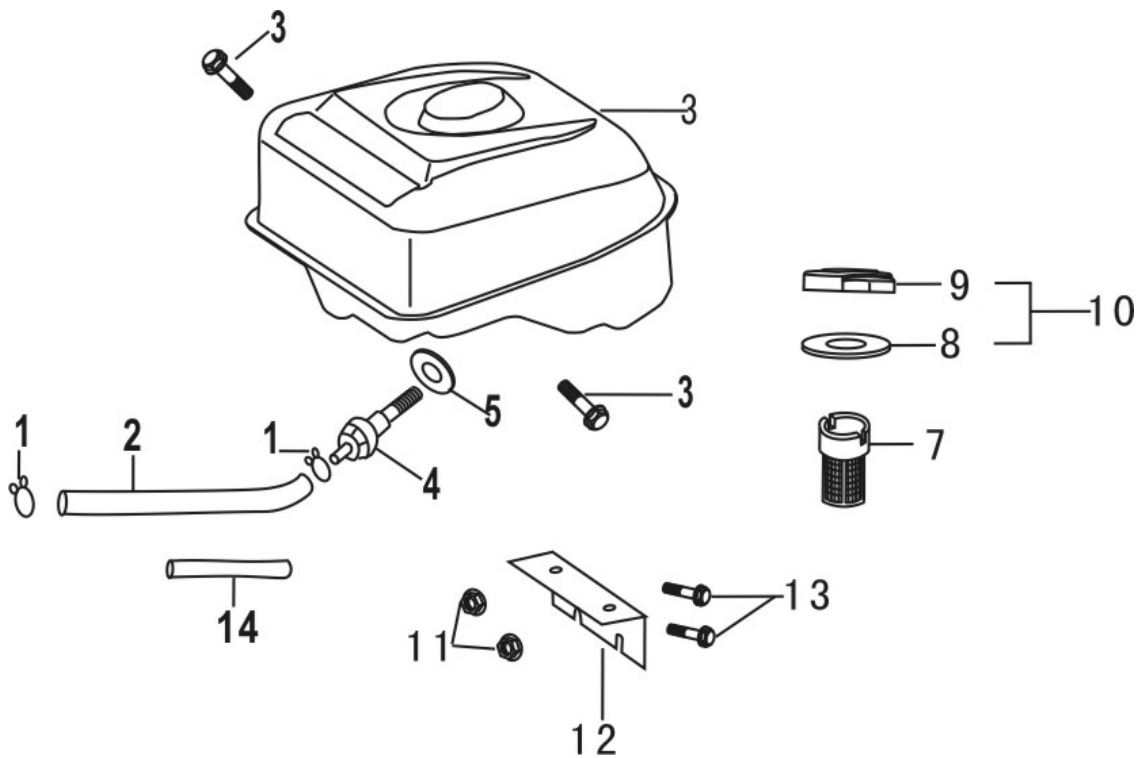

Fuel Tank Assembly

No.	Part No.	Description
1	16624/168F	Pipe clamp
2	16621/173F	Outlet pipe
3	GB/T16674	Bolt M8 × 45
4	16630/168F	Connector
5	16634/168F	Packing ring
6	16610/168F	Filter cup
7	16500/182F-B	Fuel tank
8	16414/168F	Packing ring
9	16411/168F-B	Fuel filler cap
10	16400/168F-B	Fuel filler cap with packing ring
11	GB/T6186	Nut M8
12	16541/182F-A	Fuel tank adapting piece
13	GB/T16674	Bolt M6 × 12
14	16922/173F	Protected sheath