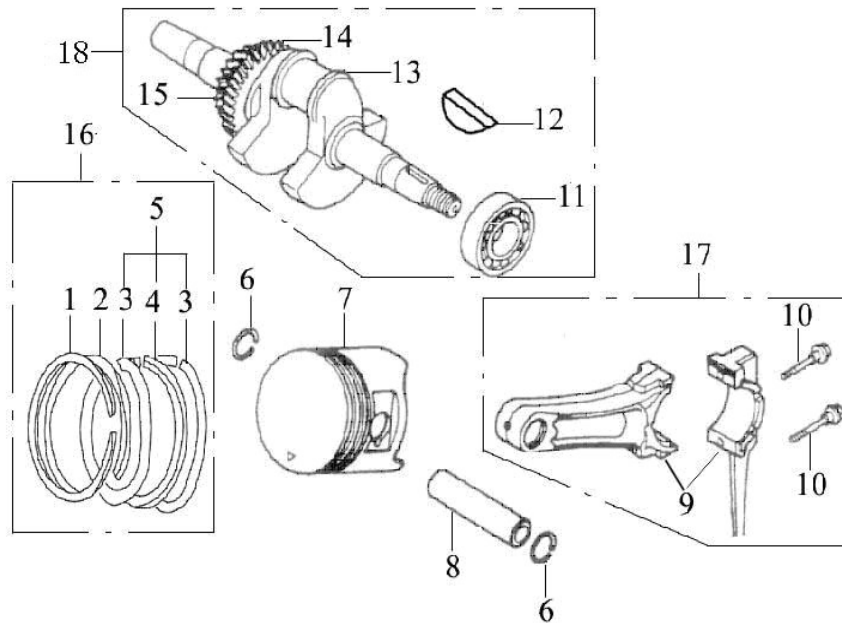

Crankshaft, Piston, Connecting & Balancing Shaft

No.	Part No.	Description
1	13411/188F	Piston ring (I)
2	13412/188F	Piston ring (II)
3	13422/188F	Side rail
4	13421/188F	Expander
5	13420/188F	Scraper ring set
6	13313/168F	Piston pin circlip
7	13311/188F	Piston
8	13312/182F	Piston pin
9	13121/182F	Shank
10	13123/173F	Bolt
11	GB/T276-89	Bearing 6206
12	13112/182F	Woodruff key
13	13111/182F	Crankshaft
14	13114/182F	Drive gear
15	13113/182F	Timing driving gear
16	13300/188F	Piston ring set
17	13120/182F	Connecting rod assy
18	13110/182F	Crankshaft assy