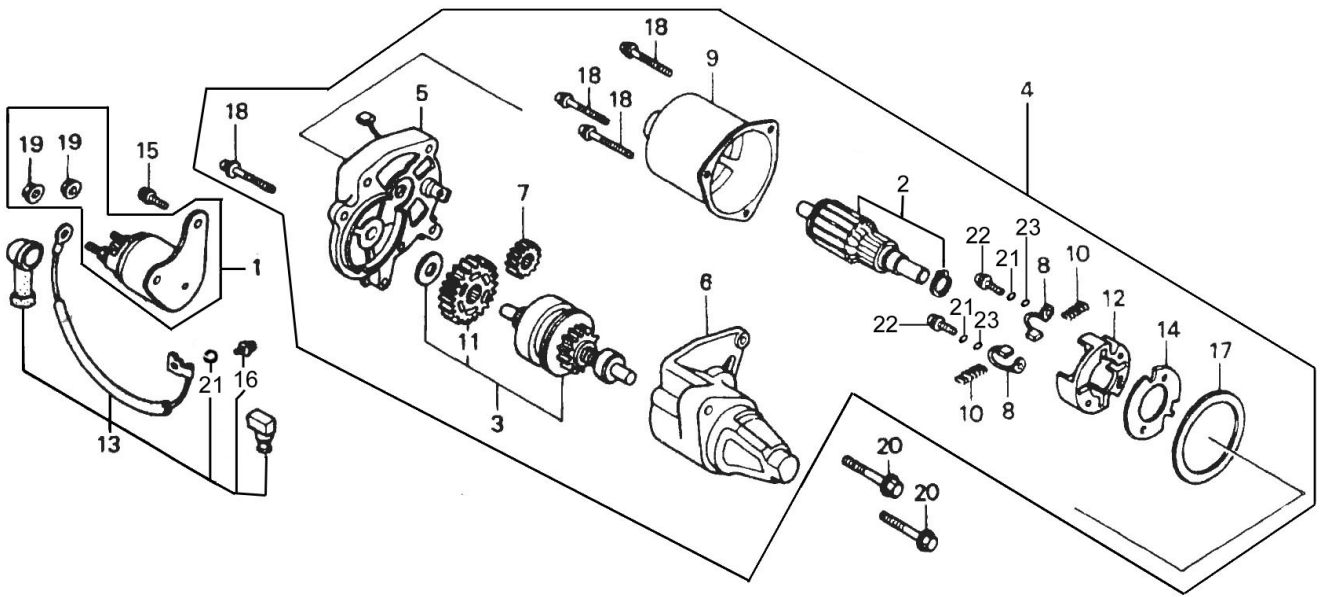

Starting Motor Assembly

No.	Part No.	Description
1	24120/182FD	Relay, start-up
2	24150/182FD	Rotor comp.
3	24110/182FD	Starting clutch
4	24100/182FD	Starting motor Assy
5	24122/182FD	Base, starting
6	24123/182FD	Housing, starting clutch
7	24119/182FD	Driven gear
8	24160/182FD	Brush comp.
9	24170/182FD	Stator comp.
10	24124/182FD	Spring, brush
11	24121/182FD	Reducing gear
12	24125/182FD	Stay, brush
13	24118/182FD	Cable, starting motor
14	24127/182FD	Insulator
15	GB/T818-85	Bolt, M5×14
16	GB/T818-85	Screw, M4×6