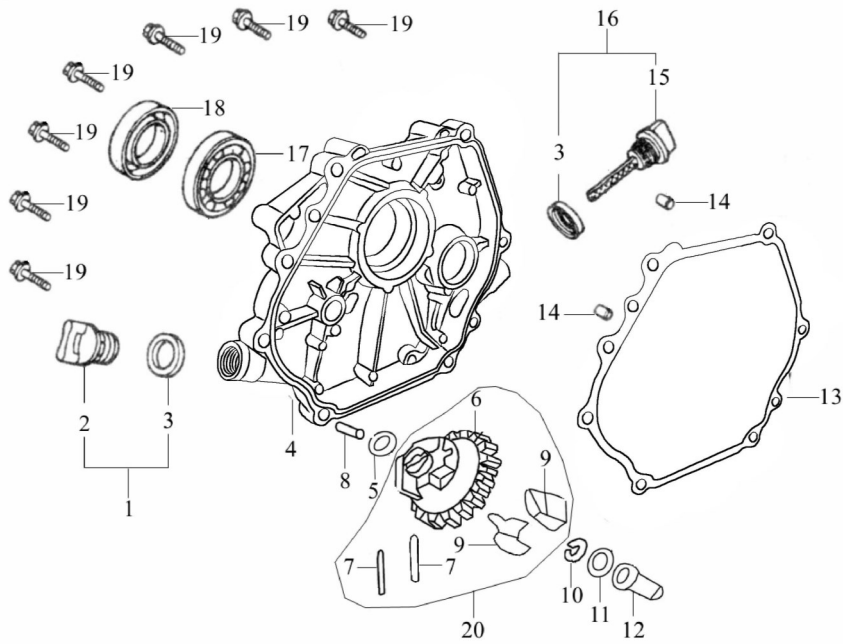

Crankcase Assembly

No.	Part No.	Description
1	11116/173F	Washer
2	11115/173F	Drain plug
3	11120/182F	Oil seal, crankshaft
4	11117/173F	Seal
5	27500/168F-2A	Diode
6	11100/188F-A	Crankcase
7	26113/173F	Washer
8	26112/173F	Split pin
9	26111/182F	Regulating sway bar
10	GB/62-1988	Nut M10
11	11119/168F	O-ring
12	GB/T16674	Bolt M6 × 14-F
13	27400/173F	Oil sensor

Crankcase Cover Assembly

No.	Part No.	Description
1	15610/173F-E	Oil plug with Seal
2	15611/173F-E	Oil plug
3	15512/173F	Seal
4	11211/182F	Crankcase cover
5	25118/168F	Washer, driven gear
6	25111/182F	Driven gear, regulator
7	25116/182F	Pin
8	25115/182F	Regulating shaft
9	25114/182F	Flying block
10	25117/1 82F	Snap ring
11	25113/182F	Washer
12	25112/182F	Sliding sleeve
13	11114/182F	Gasket, crankcase
14	11113/173F	Set pin Φ 8 \times 12
15	15511/173F-E	Dipstick
16	15510/173F-E	Dipstick with seal
17	GB276-89	Bearing 6206
18	13180/182F	Oil seal, crankshaft
19	GB/T16674	Bolt M8 \times 40
20	25100/18 2F	Driven gear, regulator assy

Cylinder Head & Cylinder Head Cover Assembly

No.	Part No.	Description
1	12221/173F	Bolt
2	12222/173F	Washer
3	12223/173F	Rubber seal
4	12220/173F	Bolt
5	12200/173F	Cylinder head cover Assy
6	12212/173F	Gasket, cylinder head cover
7	GB/T16674	Bolt M10X80
8	19121/182F	Lead wind cover
9	17218/173F	Stud
10	12120/173F	Gasket, cylinder head
11	12217/173F	Set pin
12	12100/182F	12100/182F
13	27100/168F	27100/168F
14	18214/173F	18214/173F
15	11513/182F	11513/182F
16	14420/173F	14420/173F
17	GB/T16674	GB/T16674