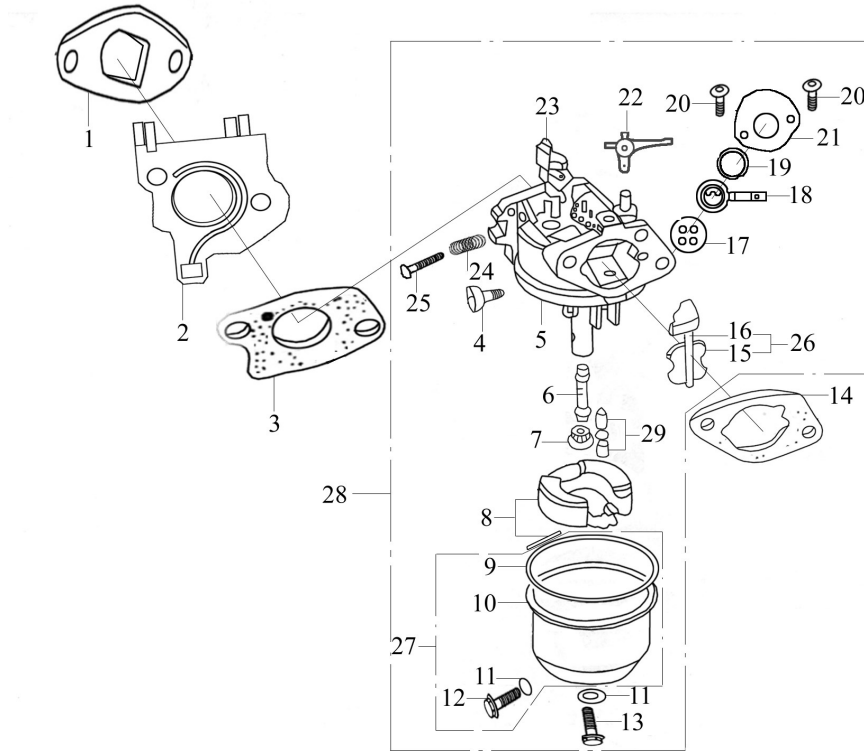

Carburettor Assembly

No.	Part No.	Description
1	17219/182F	Inlet gasket
2	16122/188F	Connecting block
3	16113/188F	Carburetor gasket
4	16341/168F	Idle adjustment screw
5	16240/173F	Mixture chamber body
6	16244/188F	Main nozzle
7	16243/188F	Main jet
8	16220/173F	Float
9	16216/173F	Float chamber gasket
10	16211/173F	Float chamber
11	16215/168F	Washer
12	16214/168F	Float chamber drain Screw
13	16212/168F	Screw
14	17113/173F	Air cleaner gasket