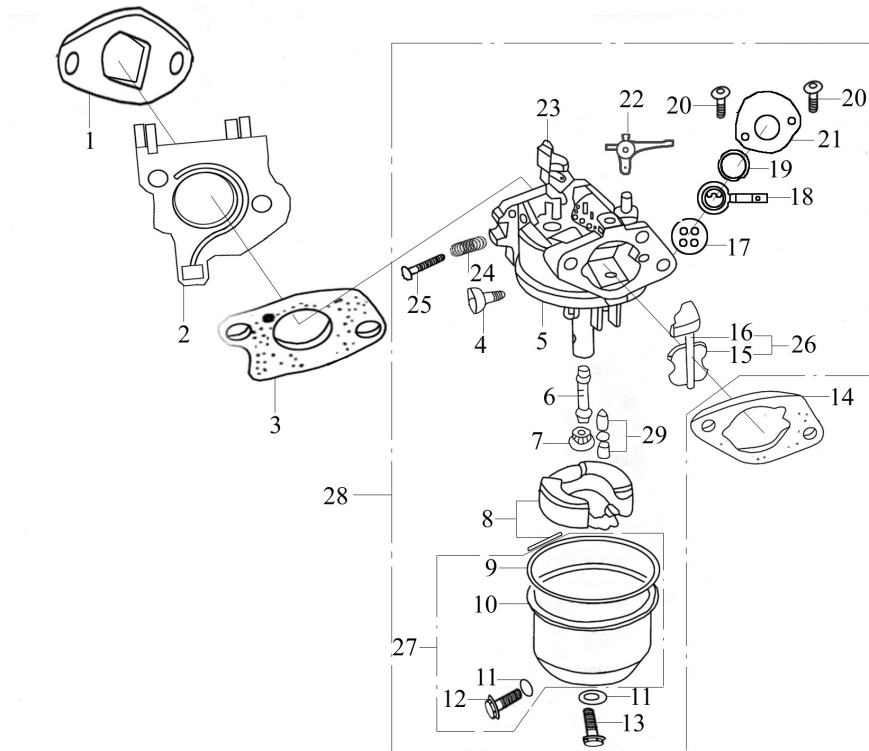

Carburettor Assembly

No.	Part No.	Description
15	16321/173F	Choke
16	16322/173F	Choke stem
17	16365/168F	Carburetor washer
18	16363/168F	Carburetor switch handle
19	16364/168F	Carburetor switch washer
20	GB/T16674	Screw M4
21	16362/168F	Carburetor switch cover
22	16323/173F	Choke switch shift fork
23	16260/173F	Throttle unit
24	16352/168F	Spring, mixture adjustment screw
25	16351/168F	Mixture adjustment screw
26	16320/173F	Choke unit
27	16210/173F	Float chamber
28	16100/188 F	Carburetor Assy
29	16230/173F	Float needle