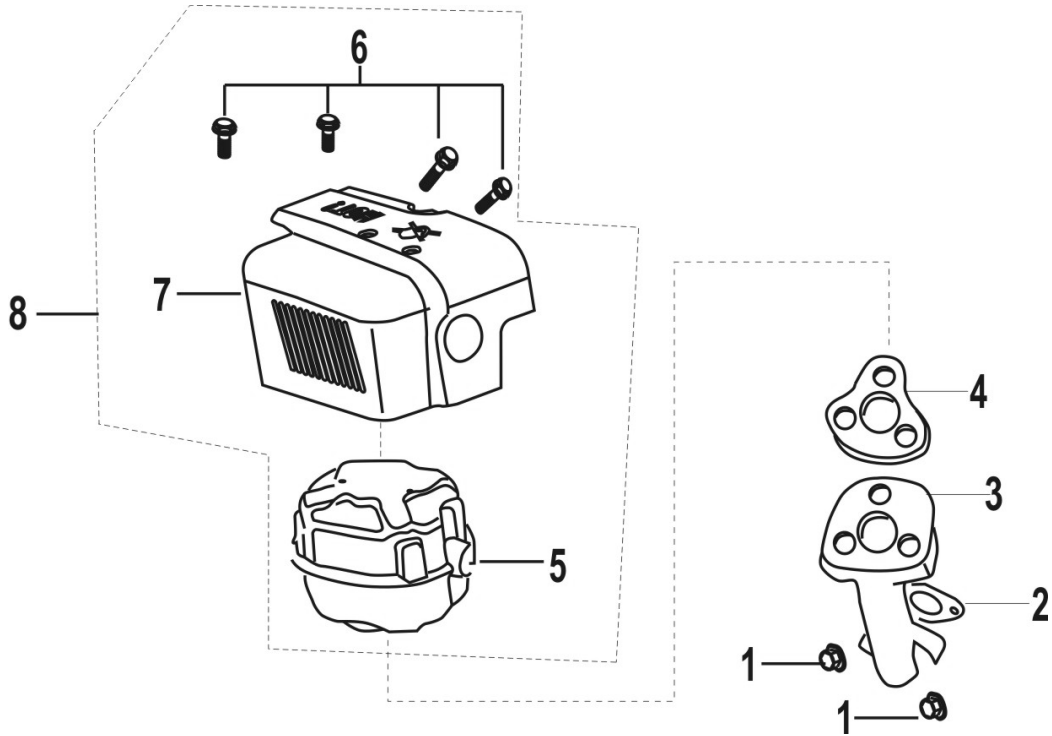

Muffler

No.	Part No.	Description
1	GB6170-86	Nut M8
2	18215/182F	Exhaust pipe gasket
3	18117/173F	Exhaust pipe
4	18217/173F	Muffler gasket
5	18100/182F	Muffler
6	GB/T16674	Screw M5×8
7	18130/182F-B	Muffler hood assy
8	18000/182F-B	Muffler assy