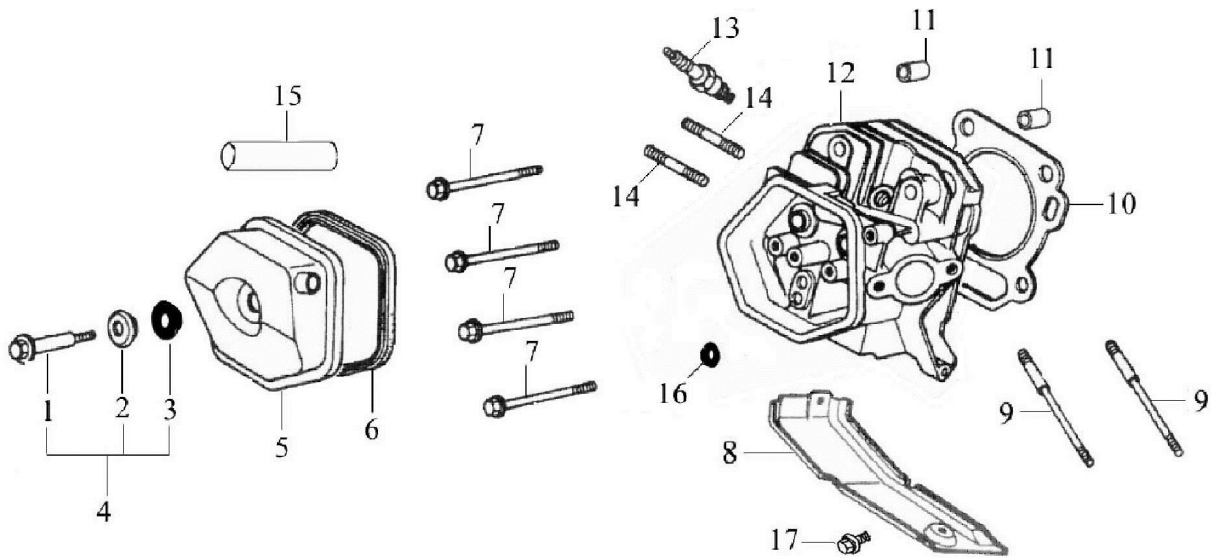

Crankcase Assembly

No.	Part No.	Description
1	11116/173F	Washer
2	11115/173F	Drain plug
3	11120/182F	Oil seal, crankshaft
4	11117/173F	Seal
5	27500/168F-2A	Diode
6	11100/188F-A	Crankcase
7	26113/173F	Washer
8	26112/173F	Split pin
9	26111/182F	Regulating sway bar
10	GB/62-1988	Nut M10
11	11119/168F	O-ring
12	GB/T16674	Bolt M6 × 14-F
13	27400/173F	Oil sensor

Crankcase Cover Assembly

No.	Part No.	Description
1	15610/173F-E	Oil plug with Seal
2	15611/173F-E	Oil plug
3	15512/173F	Seal
4	11211/182F	Crankcase cover
5	25118/168F	Washer, driven gear
6	25111/182F	Driven gear, regulator
7	25116/182F	Pin
8	25115/182F	Regulating shaft
9	25114/182F	Flying block
10	25117/1 82F	Snap ring
11	25113/182F	Washer
12	25112/182F	Sliding sleeve
13	11114/182F	Gasket, crankcase
14	11113/173F	Set pin Φ 8 \times 12
15	15511/173F-E	Dipstick
16	15510/173F-E	Dipstick with seal
17	GB276-89	Bearing 6206
18	13180/182F	Oil seal, crankshaft
19	GB/T16674	Bolt M8 \times 40
20	25100/18 2F	Driven gear, regulator assy

Cylinder Head & Cylinder Head Cover Assembly

No.	Part No.	Description
1	12221/173F	Bolt
2	12222/173F	Washer
3	12223/173F	Rubber seal
4	12220/173F	Bolt
5	12200/173F	Cylinder head cover Assy
6	12212/173F	Gasket, cylinder head cover
7	GB/T16674	Bolt M10X80
8	19121/182F	Lead wind cover
9	17218/173F	Stud
10	12120/173F	Gasket, cylinder head
11	12217/173F	Set pin
12	12100/182F	12100/182F
13	27100/168F	27100/168F
14	18214/173F	18214/173F
15	11513/182F	11513/182F
16	14420/173F	14420/173F
17	GB/T16674	GB/T16674