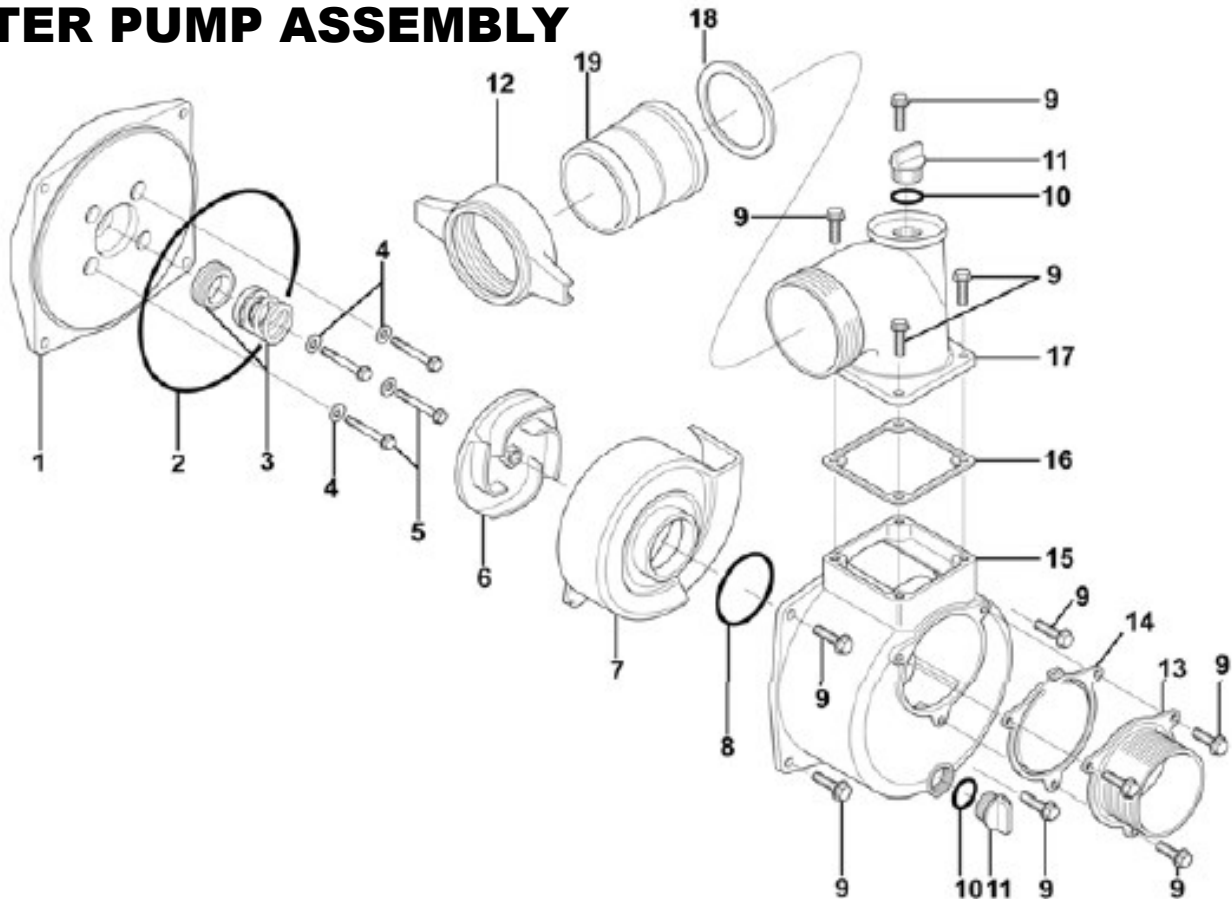

LIFAN 3" WATER TRANSFER PUMP

WATER PUMP ASSEMBLY

S/N	PART NO.	DESCRIPTION
1	44112	HOUSING, REAR
2	44121	O RING
3	44230	SEAL, MECHANICAL
4	44122	WASHER, COPPER
5	GB5787-86	BOLT, ALLEN HEAD
6	44211	IMPELLER
7	44212	COVER, IMPELLER
8	44221	O RING
9	GB5787-86	BOLT, HEX
10	44142	O RING
11	44141	PLUG, DRAIN
12	44413	UNION, HOSE 3"
13	44511	FLANGE, INLET 3"
14	44521	GASKET, INLET FLANGE
15	44111	HOUSING, FRONT
16	44321	GASKET, OUTLET FLANGE
17	44311	FLANGE, OUTLET 3"
18	44411	GASKET, 3"
19	44412	PIPE, 3"