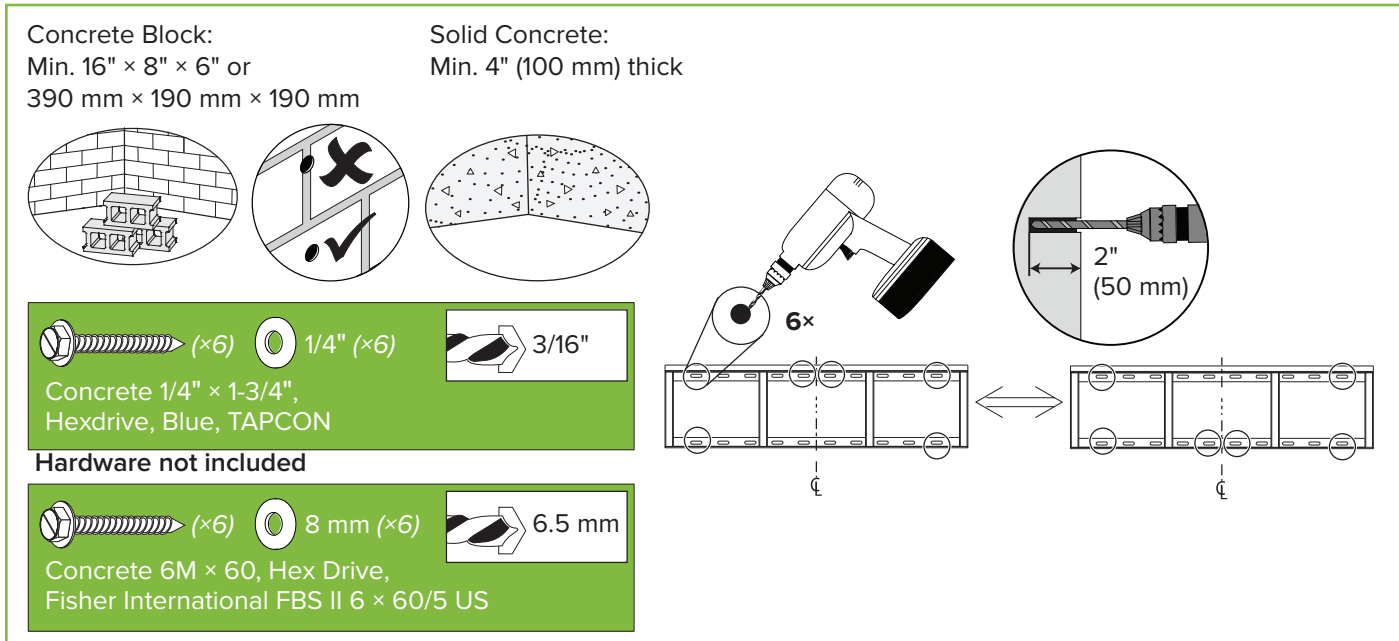

WM-SBID-200

SMART wall mount (W200-1)

1

2

4x

3

153 lb. - 220 lb.
(69 kg - 100 kg)

4

Center display on bracket as shown.
Center l'écran sur le support mural comme indiqué.

5

Secure the display to the wall plate by tightening the locking screws with a Phillips No. 2 screw driver until the screws contact the wall plate.