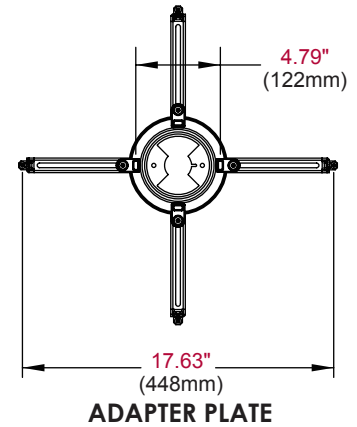

UNIVERSAL COMPATIBILITY

Includes the Spider® Universal Adapter Plate which extends up to 17.63" (448mm) to fit most projector models

Image alignment made easy

PRSS-UNV(-S)(-W): PRSS Projector Mount for projectors up to 50lb (22kg)

Product Specifications

	DIMENSIONS (W x H x D)	PRODUCT WEIGHT	LOAD CAPACITY	FINISH	AVAILABLE COLORS
PRSS-UNV(-S)(-W)	4.79"-17.63" x 3.63"-4.63" x 4.79"-17.63" (122-448 x 92-118 x 122-448mm)	4.7lb (2.14kg)	50lb (22kg)	Powder Coat	PRSS-UNV Black PRSS-UNV-S Silver PRSS-UNV-W White

Package Specifications

	PACKAGE SIZE (W x H x D)	PACKAGE SHIP WEIGHT	PACKAGE UPC CODE	PACKAGE CONTENTS	UNITS IN PACKAGE
PRSS-UNV(-S)(-W)	14.25" x 6.75" x 3.00" (362 x 171 x 76mm)	4.7lb (2.14kg)	PRSS-UNV: 735029281825 PRSS-UNV-S: 735029281832 PRSS-UNV-W: 735029281856	Projector Mount, Spider® Universal Adapter Plate, Mounting and Projector Attachment Hardware, Assembly Instructions	1

Accessories

ACC and CMJ models: Ceiling plates
AEC, ALU and Ext models: Extension columns

PWA-14(S)(W): Projector wall arm

All dimensions = inch (mm)

SWIVEL (YAW) 360° (when attached to extension column)
+/- 15° (when flush mounted)