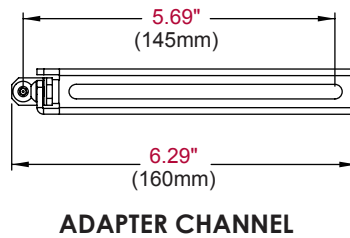

Product Specifications

	DIMENSIONS (W x H x D)	PRODUCT WEIGHT	LOAD CAPACITY	FINISH	AVAILABLE COLORS
PRSS-UNV(-S)(-W)	4.79"-17.63" x 3.63"-4.63" x 4.79"-17.63" (122-448 x 92-118 x 122-448mm)	4.7lb (2.14kg)	50lb (22kg)	Powder Coat	PRSS-UNV Black PRSS-UNV-S Silver PRSS-UNV-W White

Package Specifications

	PACKAGE SIZE (W x H x D)	PACKAGE SHIP WEIGHT	PACKAGE UPC CODE	PACKAGE CONTENTS	UNITS IN PACKAGE
PRSS-UNV(-S)(-W)	14.25" x 6.75" x 3.00" (362 x 171 x 76mm)	4.7lb (2.14kg)	PRSS-UNV: 735029281825 PRSS-UNV-S: 735029281832 PRSS-UNV-W: 735029281856	Projector Mount, Spider® Universal Adapter Plate, Mounting and Projector Attachment Hardware, Assembly Instructions	1

Accessories

ACC and CMJ models: Ceiling plates
AEC, ALU and Ext models: Extension columns

PWA-14(S)(W): Projector wall arm

All dimensions = inch (mm)

SWIVEL (YAW) 360° (when attached to extension column)
+/- 15° (when flush mounted)