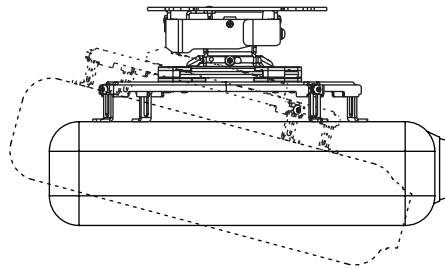

Product Specifications

	DIMENSIONS (W x H x D)	PRODUCT WEIGHT	LOAD CAPACITY	FINISH	AVAILABLE COLORS
PRSS-UNV(-S)(-W)	4.79"-17.63" x 3.63"-4.63" x 4.79"-17.63" (122-448 x 92-118 x 122-448mm)	4.7lb (2.14kg)	50lb (22kg)	Powder Coat	PRSS-UNV Black PRSS-UNV-S Silver PRSS-UNV-W White

Package Specifications

	PACKAGE SIZE (W x H x D)	PACKAGE SHIP WEIGHT	PACKAGE UPC CODE	PACKAGE CONTENTS	UNITS IN PACKAGE
PRSS-UNV(-S)(-W)	14.25" x 6.75" x 3.00" (362 x 171 x 76mm)	4.7lb (2.14kg)	PRSS-UNV: 735029281825 PRSS-UNV-S: 735029281832 PRSS-UNV-W: 735029281856	Projector Mount, Spider® Universal Adapter Plate, Mounting and Projector Attachment Hardware, Assembly Instructions	1

Accessories

ACC and CMJ models: Ceiling plates
AEC, ALU and Ext models: Extension columns

PWA-14(S)(W): Projector wall arm

All dimensions = inch (mm)

SWIVEL (YAW) 360° (when attached to extension column)
+/- 15° (when flush mounted)