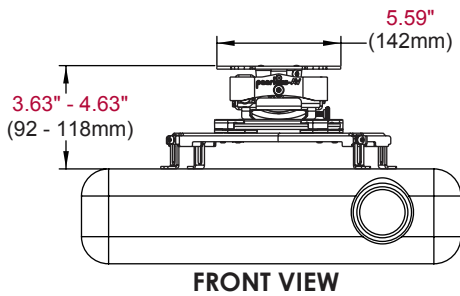

Product Specifications

	DIMENSIONS (W x H x D)	PRODUCT WEIGHT	LOAD CAPACITY	FINISH	AVAILABLE COLORS
PRSS-UNV(-S)(-W)	4.79"-17.63" x 3.63"-4.63" x 4.79"-17.63" (122-448 x 92-118 x 122-448mm)	4.7lb (2.14kg)	50lb (22kg)	Powder Coat	PRSS-UNV Black PRSS-UNV-S Silver PRSS-UNV-W White

Package Specifications

	PACKAGE SIZE (W x H x D)	PACKAGE SHIP WEIGHT	PACKAGE UPC CODE	PACKAGE CONTENTS	UNITS IN PACKAGE
PRSS-UNV(-S)(-W)	14.25" x 6.75" x 3.00" (362 x 171 x 76mm)	4.7lb (2.14kg)	PRSS-UNV: 735029281825 PRSS-UNV-S: 735029281832 PRSS-UNV-W: 735029281856	Projector Mount, Spider® Universal Adapter Plate, Mounting and Projector Attachment Hardware, Assembly Instructions	1

Accessories

ACC and CMJ models: Ceiling plates
AEC, ALU and Ext models: Extension columns

PWA-14(S)(W): Projector wall arm

All dimensions = inch (mm)

SWIVEL (YAW) 360° (when attached to extension column)
+/- 15° (when flush mounted)