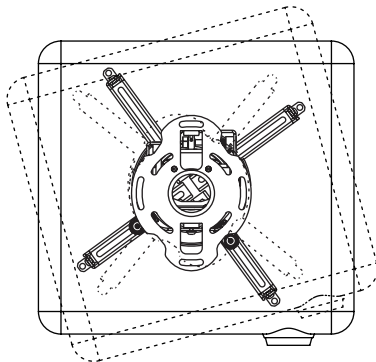

Max load: 50lb (22kg)

FEATURES

- Independent roll, pitch and yaw adjustments provide easy image alignment
- Specifications:
 - Pitch: $+15^{\circ}/-20^{\circ}$
 - Roll: $\pm 5^{\circ}$
 - Swivel: 360° (during installation)
- Pre-installed security screws provide tilt and roll locking ability to prevent tampering and adjustments
- Low profile design allows projector to be flush with the ceiling
- Open frame assembly provides easy cable routing through the projector mount itself
- Quick release mechanism to easily service projector

Product Specifications

	DIMENSIONS (W x H x D)	PRODUCT WEIGHT	LOAD CAPACITY	FINISH	AVAILABLE COLORS
PRSS-UNV(-S)(-W)	4.79"-17.63" x 3.63"-4.63" x 4.79"-17.63" (122-448 x 92-118 x 122-448mm)	4.7lb (2.14kg)	50lb (22kg)	Powder Coat	PRSS-UNV Black PRSS-UNV-S Silver PRSS-UNV-W White

Package Specifications

	PACKAGE SIZE (W x H x D)	PACKAGE SHIP WEIGHT	PACKAGE UPC CODE	PACKAGE CONTENTS	UNITS IN PACKAGE
PRSS-UNV(-S)(-W)	14.25" x 6.75" x 3.00" (362 x 171 x 76mm)	4.7lb (2.14kg)	PRSS-UNV: 735029281825 PRSS-UNV-S: 735029281832 PRSS-UNV-W: 735029281856	Projector Mount, Spider® Universal Adapter Plate, Mounting and Projector Attachment Hardware, Assembly Instructions	1

Accessories

ACC and CMJ models: Ceiling plates
AEC, ALU and Ext models: Extension columns

PWA-14(S)(W): Projector wall arm

All dimensions = inch (mm)

SWIVEL (YAW) 360° (when attached to extension column)
+/- 15° (when flush mounted)