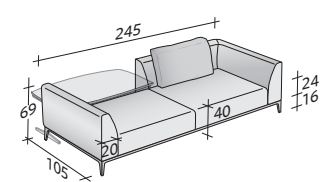

- CORNER FRAME LEFT SX (L280xP100xH16) - 1 pc
- FRAME RIGHT DX (L120xP100xH16) - 1 pc
- SEAT (L120xP80xH24) - 3 pcs
- BACKREST (L120xP20xH53) - 1 pc
- CORNER ARMREST RIGHT DX (L145xP105xH53) - 1 pc
- CORNER ARMREST LEFT SX (L145xP105xH53) - 1 pc
- CUSHIONS 95 x 50 - 3 pcs

COMPOSITION L (small table not included)