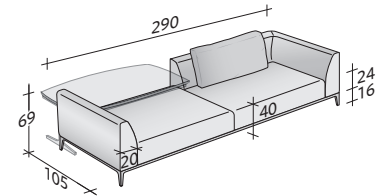

Flou

LA CULTURA DEL DORMIRE.

COMPOSITION D (small table not included)

- FRAME (L280xP100xH16) - 1 pc
- SEAT (L120xP80xH24) - 1 pc
- SEAT (L120xP100xH24) - 1 pc
- ARMREST (L105xP20xH53) - 1 pc
- CORNER ARMREST RIGHT DX (L145xP105xH53) - 1 pc
- CUSHION 95 x 50 - 1 pc

OLIVIER SOFAS COMPOSITIONS

OUTER SIZES

SIZE IN CM.

COMPOSITION A

- FRAME (L200xP100xH16) - 1 pc
- SEAT (L80xP80xH24) - 2 pcs
- CORNER ARMREST RIGHT DX (L105xP105xH53) - 1 pc
- CORNER ARMREST LEFT SX (L105xP105xH53) - 1 pc
- CUSHIONS 75 x 50 - 2 pcs

COMPOSITION I

- CORNER FRAME LEFT SX (L280xP100xH16) - 1 pc
- FRAME RIGHT DX (L120xP100xH16) - 1 pc
- SEAT (L120xP80xH24) - 3 pcs
- BACKREST (L120xP20xH53) - 1 pc
- CORNER ARMREST RIGHT DX (L145xP105xH53) - 1 pc
- CORNER ARMREST LEFT SX (L145xP105xH53) - 1 pc
- CUSHIONS 95 x 50 - 3 pcs

COMPOSITION L (small table not included)

- FRAME (L240xP100xH16) - 1 pc
- SEAT (L100xP80xH24) - 1 pc
- SEAT (L100xP100xH24) - 1 pc
- ARMREST (L105xP20xH53) - 1 pc
- CORNER ARMREST RIGHT DX (L125xP105xH53) - 1 pc
- CUSHION 75 x 50 - 1 pc