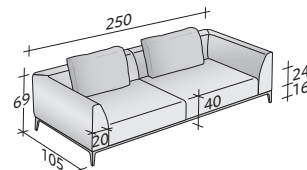

Flou

LA CULTURA DEL DORMIRE.

COMPOSITION D (small table not included)

- FRAME (L280xP100xH16) - 1 pc
- SEAT (L120xP80xH24) - 1 pc
- SEAT (L120xP100xH24) - 1 pc
- ARMREST (L105xP20xH53) - 1 pc
- CORNER ARMREST RIGHT DX (L145xP105xH53) - 1 pc
- CUSHION 95 x 50 - 1 pc

OLIVIER SOFAS COMPOSITIONS

OUTER SIZES

SIZE IN CM.

COMPOSITION A

- FRAME (L200xP100xH16) - 1 pc
- SEAT (L80xP80xH24) - 2 pcs
- CORNER ARMREST RIGHT DX (L105xP105xH53) - 1 pc
- CORNER ARMREST LEFT SX (L105xP105xH53) - 1 pc
- CUSHIONS 75 x 50 - 2 pcs

COMPOSITION B

- FRAME (L240xP100xH16) - 1 pc
- SEAT (L100xP80xH24) - 2 pcs
- CORNER ARMREST RIGHT DX (L125xP105xH53) - 1 pc
- CORNER ARMREST LEFT SX (L125xP105xH53) - 1 pc
- CUSHIONS 75 x 50 - 2 pcs

COMPOSITION C

- FRAME (L280xP100xH16) - 1 pc
- SEAT (L120xP80xH24) - 2 pcs
- CORNER ARMREST RIGHT DX (L145xP105xH53) - 1 pc
- CORNER ARMREST LEFT SX (L145xP105xH53) - 1 pc
- CUSHIONS 95 x 50 - 2 pcs

COMPOSITION E (small table not included)