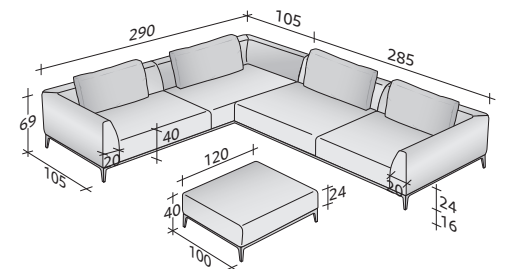

- CORNER FRAME RIGHT DX (L240xP100xH16) - 1 pc
- CORNER FRAME LEFT SX (L280xP100xH16) - 1 pc
- SEAT (L120xP80xH24) - 2 pcs
- SEAT (L100xP80xH24) - 1 pc
- SEAT (L120xP100xH24) - 1 pc
- CORNER ARMREST LEFT SX (L145xP105xH53) - 1 pc
- CORNER ARMREST RIGHT DX (L125xP105xH53) - 1 pc
- ARMREST (L105xP20xH53) - 1 pc
- BACKREST (L120xP20xH53) - 1 pc
- CUSHIONS 75 x 50 - 2 pcs
- CUSHION 95 x 50 - 1 pc

COMPOSITION G

- CORNER FRAME RIGHT DX (L280xP100xH16) - 1 pc
- CORNER FRAME LEFT SX (L280xP100xH16) - 1 pc
- SEAT (L120xP80xH24) - 3 pcs
- SEAT (L140xP80xH24) - 1 pc
- CORNER ARMREST LEFT SX (L145xP105xH53) - 1 pc
- CORNER ARMREST RIGHT DX (L145xP105xH53) - 2 pcs
- BACKREST (L140xP20xH53) - 1 pc
- CUSHIONS 95 x 50 - 4 pcs
- POUF FRAME (L120xP100xH16) - 1 pc
- POUF SEAT (L120xP100xH24) - 1 pc