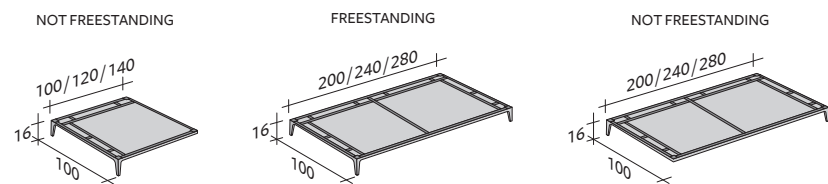

SOFA FRAME

POUF FRAME

SOFA SEAT CUSHIONS / POUF CUSHIONS

ARMREST / CORNER ARMRESTS

BACKRESTS

BACKREST CUSHIONS / ARMREST CUSHIONS