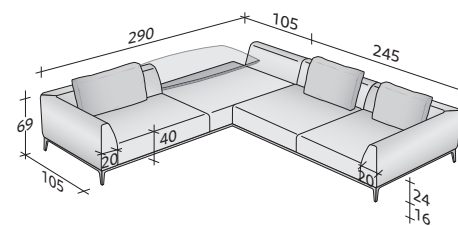

- CORNER FRAME RIGHT DX (L240xP100xH16) - 1 pc
- CORNER FRAME LEFT SX (L240xP100xH16) - 1 pc
- SEAT (L100xP80xH24) - 2 pcs
- SEAT (L120xP80xH24) - 2 pcs
- CORNER ARMREST RIGHT DX (L125xP105xH53) - 2 pcs
- BACKREST (L120xP20xH53) - 2 pcs
- CUSHIONS 75 x 50 - 4 pcs

COMPOSITION F (small table not included)