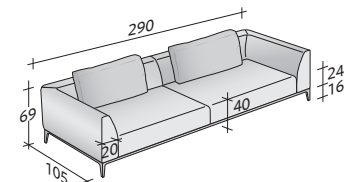

Flou

LA CULTURA DEL DORMIRE.

COMPOSITION D (small table not included)

- FRAME (L280xP100xH16) - 1 pc
- SEAT (L120xP80xH24) - 1 pc
- SEAT (L120xP100xH24) - 1 pc
- ARMREST (L105xP20xH53) - 1 pc
- CORNER ARMREST RIGHT DX (L145xP105xH53) - 1 pc
- CUSHION 95 x 50 - 1 pc

OLIVIER SOFAS COMPOSITIONS

OUTER SIZES

SIZE IN CM.

COMPOSITION A

- FRAME (L200xP100xH16) - 1 pc
- SEAT (L80xP80xH24) - 2 pcs
- CORNER ARMREST RIGHT DX (L105xP105xH53) - 1 pc
- CORNER ARMREST LEFT SX (L105xP105xH53) - 1 pc
- CUSHIONS 75 x 50 - 2 pcs

COMPOSITION B

- FRAME (L240xP100xH16) - 1 pc
- SEAT (L100xP80xH24) - 2 pcs
- CORNER ARMREST RIGHT DX (L125xP105xH53) - 1 pc
- CORNER ARMREST LEFT SX (L125xP105xH53) - 1 pc
- CUSHIONS 75 x 50 - 2 pcs

COMPOSITION C

- FRAME (L280xP100xH16) - 1 pc
- SEAT (L120xP80xH24) - 2 pcs
- CORNER ARMREST RIGHT DX (L145xP105xH53) - 1 pc
- CORNER ARMREST LEFT SX (L145xP105xH53) - 1 pc
- CUSHIONS 95 x 50 - 2 pcs

COMPOSITION E (small table not included)