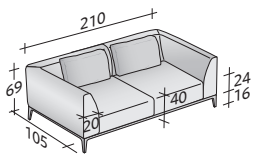

Flou

LA CULTURA DEL DORMIRE.

COMPOSITION D (small table not included)

- FRAME (L280xP100xH16) - 1 pc
- SEAT (L120xP80xH24) - 1 pc
- SEAT (L120xP100xH24) - 1 pc
- ARMREST (L105xP20xH53) - 1 pc
- CORNER ARMREST RIGHT DX (L145xP105xH53) - 1 pc
- CUSHION 95 x 50 - 1 pc

OLIVIER SOFAS COMPOSITIONS

OUTER SIZES

SIZE IN CM.

COMPOSITION A

- FRAME (L200xP100xH16) - 1 pc
- SEAT (L80xP80xH24) - 2 pcs
- CORNER ARMREST RIGHT DX (L105xP105xH53) - 1 pc
- CORNER ARMREST LEFT SX (L105xP105xH53) - 1 pc
- CUSHIONS 75 x 50 - 2 pcs

COMPOSITION B

- FRAME (L240xP100xH16) - 1 pc
- SEAT (L100xP80xH24) - 2 pcs
- CORNER ARMREST RIGHT DX (L125xP105xH53) - 1 pc
- CORNER ARMREST LEFT SX (L125xP105xH53) - 1 pc
- CUSHIONS 75 x 50 - 2 pcs

COMPOSITION C

- FRAME (L280xP100xH16) - 1 pc
- SEAT (L120xP80xH24) - 2 pcs
- CORNER ARMREST RIGHT DX (L145xP105xH53) - 1 pc
- CORNER ARMREST LEFT SX (L145xP105xH53) - 1 pc
- CUSHIONS 95 x 50 - 2 pcs

COMPOSITION E (small table not included)