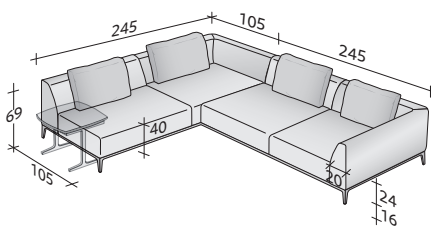

OLIVIER SOFAS COMPOSITIONS

OUTER SIZES

SIZE IN CM.

COMPOSITION A

- FRAME (L200xP100xH16) - 1 pc
- SEAT (L80xP80xH24) - 2 pcs
- CORNER ARMREST RIGHT DX (L105xP105xH53) - 1 pc
- CORNER ARMREST LEFT SX (L105xP105xH53) - 1 pc
- CUSHIONS 75 x 50 - 2 pcs

COMPOSITION B

- FRAME (L240xP100xH16) - 1 pc
- SEAT (L100xP80xH24) - 2 pcs
- CORNER ARMREST RIGHT DX (L125xP105xH53) - 1 pc
- CORNER ARMREST LEFT SX (L125xP105xH53) - 1 pc
- CUSHIONS 75 x 50 - 2 pcs

COMPOSITION C

- FRAME (L280xP100xH16) - 1 pc
- SEAT (L120xP80xH24) - 2 pcs
- CORNER ARMREST RIGHT DX (L145xP105xH53) - 1 pc
- CORNER ARMREST LEFT SX (L145xP105xH53) - 1 pc
- CUSHIONS 95 x 50 - 2 pcs

COMPOSITION E (small table not included)

- CORNER FRAME RIGHT DX (L240xP100xH16) - 1 pc
- CORNER FRAME LEFT SX (L240xP100xH16) - 1 pc
- SEAT (L100xP80xH24) - 2 pcs
- SEAT (L120xP80xH24) - 2 pcs
- CORNER ARMREST RIGHT DX (L125xP105xH53) - 2 pcs
- BACKREST (L120xP20xH53) - 2 pcs
- CUSHIONS 75 x 50 - 4 pcs