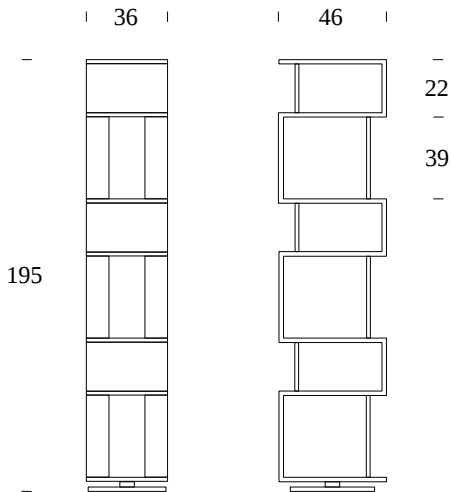

Osuna Rotating Shelf | Designer: Studio28 | Italy

Swivelling bookcase, developing upwards, in a building-like shape, reminder of some futuristic germanic taste. Glass and wood combine to shape a uniquely beautiful object. Available to custom order.

Finish Options

Shelving finish: Matt White, Matt Black, Canaletto Walnut, Dark Oak

Stock Availability

1 x Osuna Rotating Shelf in Canaletto Walnut

Price

\$4250

Lacquered MDF, 5mm panelled mirror heights.

Dimensions

Width 460mm
Depth 360mm
Height 1950mm