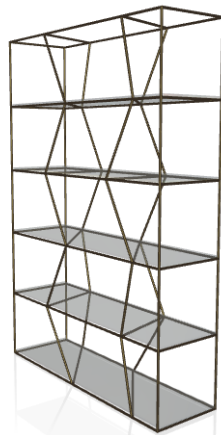

Lexington Bookshelf | Italy

Bookcase with lacquered metal frame and geometric feature.

Dimensions

Width 1250mm
Depth 380mm
Height 1820mm

Finish Options

Frame finish: White, light grey, sand, anthracite, black, natural silver, gold, aged brass, glossy black, dark brass and dark brown.

Stock Availability

1 x Lexington Bookshelf in dark brass with smoked glass shelving.

*On display in-store.

Price

\$5950