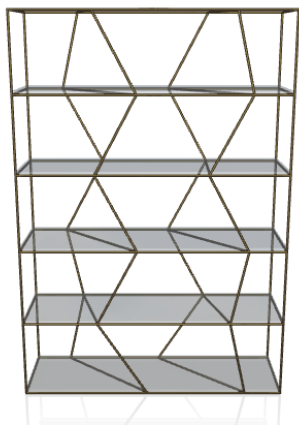

Lexington Bookshelf | Italy

Bookcase with lacquered metal frame and geometric feature.

Dimensions

Width 1250mm
Depth 380mm
Height 1820mm

Finish Options

Frame finish: White, light grey, sand, anthracite, black, natural silver, gold, aged brass, glossy black, dark brass and dark brown.

Stock Availability

1 x Lexington Bookshelf in dark brass with smoked glass shelving.

*On display in-store.

Price

\$5950