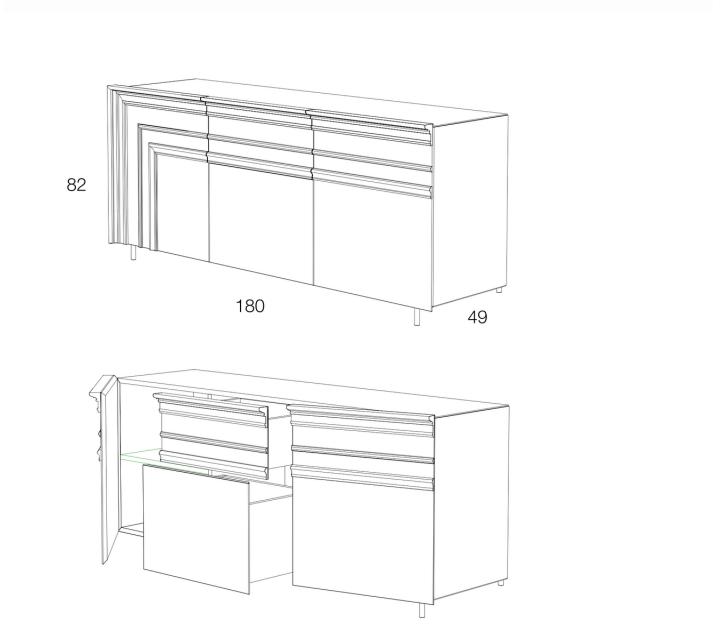

Gessolina Credenza | Designers: Bellavista and Piccini | Italy

*Sideboard in composite wood with 2 hinged doors and 2 drawers*

**Dimensions**

Width 1800mm  
Depth 490mm  
Height 820mm

With an ode to traditional cornice detail, this cabinetry offers a study in clean, sharp and elegant lines. Designers Bellavista and Piccini conceived this piece to be a bold architectural object and intended for a visual harmony of classical and eclectic references. Available to custom order.