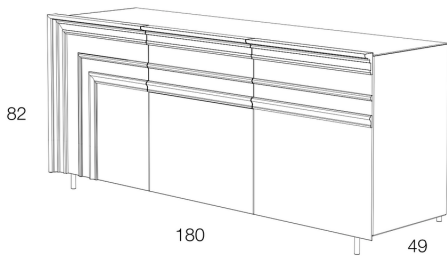

Gessolina Credenza | Designers: Bellavista and Piccini | Italy

*Sideboard in composite wood with 2 hinged doors and 2 drawers*

**Dimensions**

Width 1800mm  
Depth 490mm  
Height 820mm

With an ode to traditional cornice detail, this cabinetry offers a study in clean, sharp and elegant lines. Designers Bellavista and Piccini conceived this piece to be a bold architectural object and intended for a visual harmony of classical and eclectic references. Available to custom order.