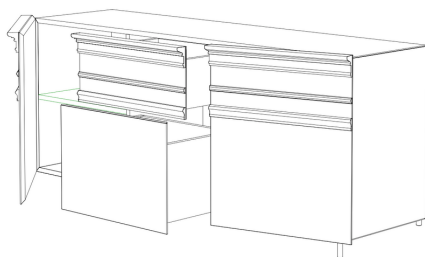

Gessolina Credenza | Designers: Bellavista and Piccini | Italy

*Sideboard in composite wood with 2 hinged doors and 2 drawers*

**Dimensions**

Width 1800mm  
Depth 490mm  
Height 820mm

With an ode to traditional cornice detail, this cabinetry offers a study in clean, sharp and elegant lines. Designers Bellavista and Piccini conceived this piece to be a bold architectural object and intended for a visual harmony of classical and eclectic references. Available to custom order.