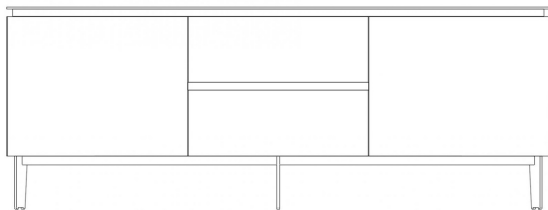

Cosmopolitan Sideboard | Italy

Sideboard with Wooden frame, 2 hinged doors and 2 drawers with 45° degrees cut.

Dimensions

Width 1840mm
Depth 550mm
Height 690mm

Italian designed sideboard with wooden frame. Featuring two hinged doors and a central two drawer feature with a mitred edge. A groove opening system reveals internal shelves in clear glass.

Finish Options

Panel Finish: SuperMarble or SuperCeramic

Stock Availability

1 x Cosmopolitan sideboard with metal frame in black, lacquered wood groove in black, panel finish in Matt Grey SuperMarble

*On display in-store