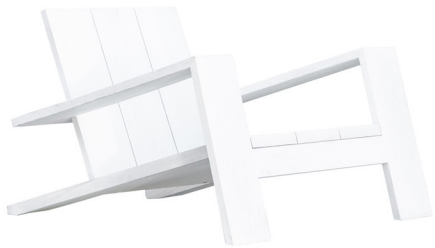

A minimalist wooden lounge chair is positioned on a sandy beach. The chair is made of light-colored wood and has a simple, geometric design. It is angled towards the right. In the background, the ocean waves are gently washing onto the shore, creating a soft, white foam. The water in the foreground is calm, reflecting the chair and the sky. The overall scene is serene and peaceful.

DIMENSIONS

Length: 41"
Width: 34.5"
Height: 25"

Seat Depth: 26"
Seat Width: 28.5"
Seat Height: 12"
Arm Height: 21"

Assembly required
Tools provided

SO

B.A.

Strong, bold, confident. It makes a statement, so you don't have to.

DIMENSIONS

Length: 38"
Width: 36"
Height: 28.875"

Seat Depth: 31" (without cushion)
Seat Width: 29"
Seat Height: 11" (without cushion)
Arm Height: 22.5"

Assembly required
Tools provided

Included cushion fabric

- Sustainably sourced SVLK certified handcrafted solid teak
- Multistep Whitewash finish application
- Coastal modern design celebrating contemporary proportions.

DIMENSIONS

Length: 34"
Width: 34.375"
Height: 30"