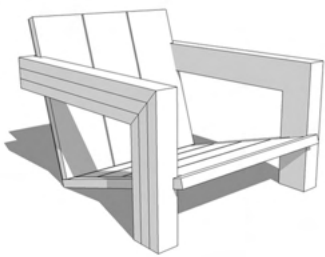

Dimensions

Overall Length: 38"
Overall Width: 36"
Overall Height: 28 7/8"

Seat Height: 11" (without cushion)
Seat Depth: 33" (without cushion)

BB

Ebony

- Sustainably sourced wood
- Organic and textured
- Coastal modern