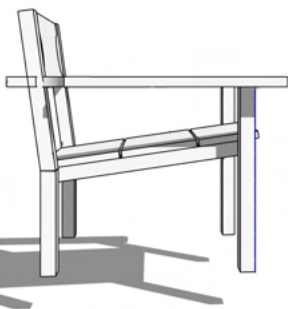

Seat Height: 15"
Seat Depth: 27"

solo Lounge

Whitewashed Distressed

- Sustainably sourced wood
- Organic and textured
- Coastal modern

Whitewashed Distressed

Rubbed

Ebony

Dimensions

Overall Length: 40"

Overall Width: 30"

Overall Height: 24"

Seat Height: 10" (without cushion)

Seat Depth: 29" (without cushion)

Modern Dutch Dining

Whitewashed Distressed

- Sustainably sourced wood
- Organic and textured
- Coastal modern