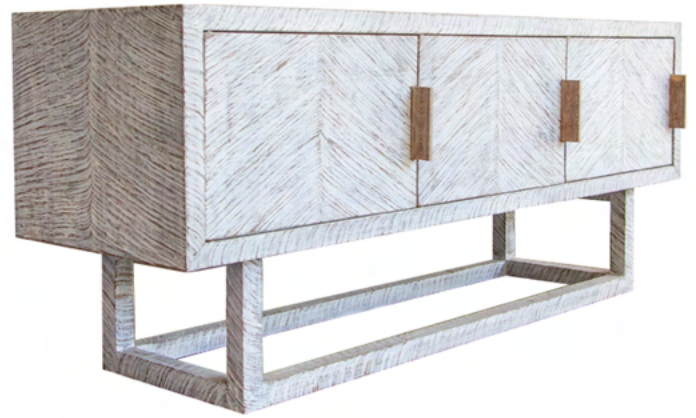

Overall Length: 60"

Overall Width: 24"

Overall Height: 17"

Horizontal Buffet

Whitewashed Distressed

- Sustainably sourced wood
- Organic and textured
- Coastal modern

Whitewashed Distressed

Driftwood