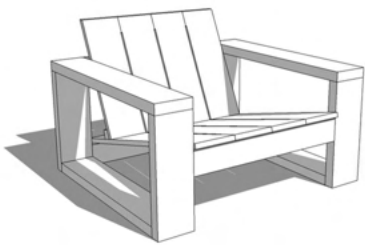

Low O

Rubbed

- Sustainably sourced wood
- Organic and textured
- Coastal modern

Whitewashed
Distressed

Rubbed

Ebony

Dimensions

Overall Length: 32"

Overall Width: 36"

Overall Height: 34"

Seat Height: 15 1/2" (without cushion)

Seat Depth: 24 1/4" (without cushion)