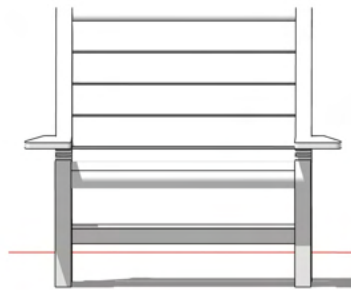

Dimensions

Overall Length: 38"
Overall Width: 36"
Overall Height: 28 7/8"

Seat Height: 11" (without cushion)
Seat Depth: 33" (without cushion)

BB

Ebony

- Sustainably sourced wood
- Organic and textured
- Coastal modern

Overall Length: 40"

Overall Width: 30"

Overall Height: 24"

Seat Height: 10" (without cushion)

Seat Depth: 29" (without cushion)

Modern Dutch Dining

Whitewashed Distressed

- Sustainably sourced wood
- Organic and textured
- Coastal modern

Seat Depth: 17 1/4"

Planters Chair

Whitewashed Distressed

- Sustainably sourced wood
- Organic and textured
- Coastal modern

Whitewashed
Distressed

Rubbed

Ebony

Dimensions

Overall Length: 42 1/4"

Overall Width: 37 5/8"

Overall Height: 34 1/8"

Seat Height: 15"

Seat Depth: 23"

solo Bench

Whitewashed Distressed

- Sustainably sourced wood
- Organic and textured
- Coastal modern