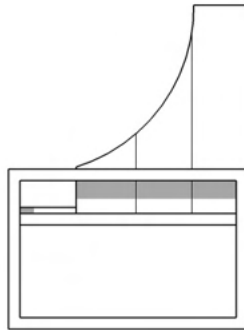

Ebony

Dimensions

Overall Length: 33"

Overall Width: 31"

Overall Height: 42"

Seat Height: 15 3/4" (without cushion)

Seat Depth: 26 3/4" (without cushion)