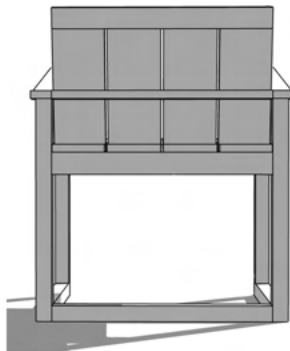

Modern Dutch Dining

Whitewashed Distressed

- Sustainably sourced wood
- Organic and textured
- Coastal modern

Ebony

Dimensions

Overall Length: 22 1/2"

Overall Width: 25"

Overall Height: 30"

Seat Height: 17 3/4"

Seat Depth: 17 1/4"