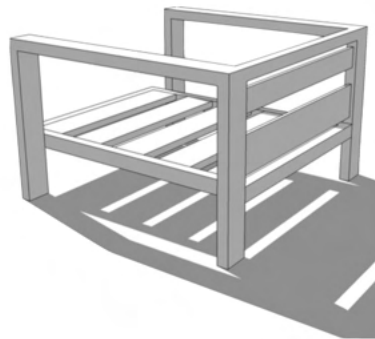

Dimensions

Overall Length: 38"
Overall Width: 36"
Overall Height: 28 7/8"

Seat Height: 11" (without cushion)
Seat Depth: 33" (without cushion)

BB

Ebony

- Sustainably sourced wood
- Organic and textured
- Coastal modern

Seat Depth: 34 3/8" (without cushion)

Lounge

Ebony

- Sustainably sourced wood
- Organic and textured
- Coastal modern

Whitewashed
Distressed

Rubbed

Ebony

Dimensions

Overall Length: 38"

Overall Width: 36"

Overall Height: 23"

Seat Height: 14" (without cushion)

Seat Depth: 36.5" (without cushion)

On The Rocks

Whitewashed Distressed

- Sustainably sourced wood
- Organic and textured
- Coastal modern