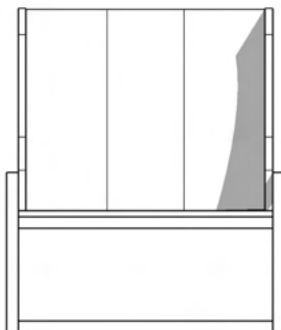

Wing

Rubbed

- Sustainably sourced wood
- Organic and textured
- Coastal modern

Whitewashed
Distressed

Rubbed

Ebony

Dimensions

Overall Length: 33"

Overall Width: 31"

Overall Height: 42"

Seat Height: 15 3/4" (without cushion)

Seat Depth: 26 3/4" (without cushion)