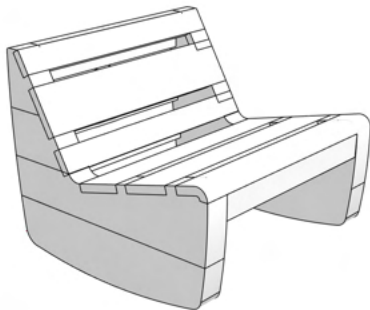

Dimensions

Overall Length: 38"
Overall Width: 36"
Overall Height: 28 7/8"

Seat Height: 11" (without cushion)
Seat Depth: 33" (without cushion)

BB

Ebony

- Sustainably sourced wood
- Organic and textured
- Coastal modern

Seat Depth: 34 3/8" (without cushion)

Lounge

Ebony

- Sustainably sourced wood
- Organic and textured
- Coastal modern

Whitewashed
Distressed

Rubbed

Ebony

Dimensions

Overall Length: 38"

Overall Width: 36"

Overall Height: 23"

Seat Height: 14" (without cushion)

Seat Depth: 36.5" (without cushion)

On The Rocks

Whitewashed Distressed

- Sustainably sourced wood
- Organic and textured
- Coastal modern

Whitewashed
Distressed

Rubbed

Ebony

Dimensions

Overall Length: 30"
Overall Width: 30"
Overall Height: 24 3/4"

Seat Height: 15 1/4" (without cushion)
Seat Depth: 19" (without cushion)

Groove

Whitewashed Distressed