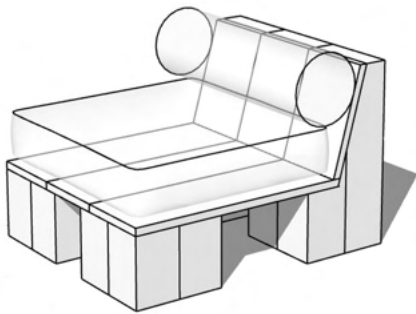

Dimensions

Overall Length: 38"
Overall Width: 36"
Overall Height: 28 7/8"

Seat Height: 11" (without cushion)
Seat Depth: 33" (without cushion)

BB

Ebony

- Sustainably sourced wood
- Organic and textured
- Coastal modern

Seat Height: 15"

Seat Depth: 28"

Drift

Whitewashed Distressed

- Sustainably sourced wood
- Organic and textured
- Coastal modern

Dimensions

Overall Length: 28"
 Overall Width: 24"
 Overall Height: 27"

Seat Height: 19"
 Seat Depth: 15"

Seat Height: 15"
Seat Depth: 27"

solo Lounge

Whitewashed Distressed

- Sustainably sourced wood
- Organic and textured
- Coastal modern

Whitewashed Distressed

Rubbed

Ebony

Dimensions

Overall Length: 40"

Overall Width: 30"

Overall Height: 24"

Seat Height: 10" (without cushion)

Seat Depth: 29" (without cushion)

Modern Dutch Dining

Whitewashed Distressed

- Sustainably sourced wood
- Organic and textured
- Coastal modern