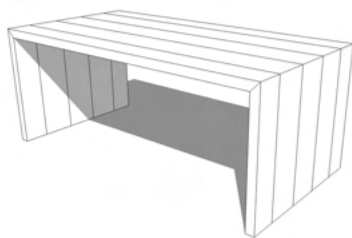

Driftwood

Ebony

Whitewash

Rubbed

Dimensions

Overall Length:
98", 108", 120"
Overall Width: 36"
Overall Height: 29"

U Dining Table

Whitewashed Distressed