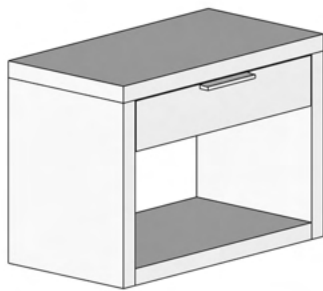

Rubbed

Dimensions

Overall Length: 34"

Overall Width: 18"

Overall Height: 24"

Footlocker

Driftwood

- Sustainably sourced wood
- Organic and textured
- Coastal modern