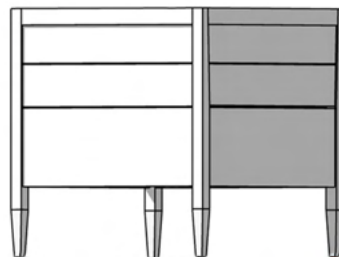

Square Chair

Rubbed

- Sustainably sourced wood
- Organic and textured
- Coastal modern

Whitewashed
Distressed

Rubbed

Ebony

Dimensions

Overall Length: 30"

Overall Width: 28"

Overall Height: 30"

Seat Height: 14" (without cushion)

Seat Depth: 26 3/4" (without cushion)