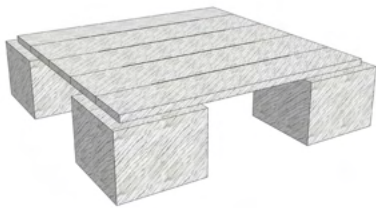

solo Coffee Table

Whitewashed Distressed

- Sustainably sourced wood
- Organic and textured
- Coastal modern

Rubbed

Dimensions

Overall Length: 40"
Overall Width: 40"
Overall Height: 10"