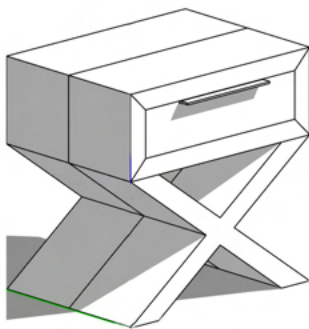

Overall Length: 60"
Overall Width: 20"
Overall Height: 30"

X Bedside Table

Driftwood

- Sustainably sourced wood
- Organic and textured
- Coastal modern

Whitewashed
Distressed

Driftwood

Ebony

Whitewash

Dimensions

Overall Length: 24"
Overall Width: 18"
Overall Height: 23.5"

Platform

Whitewashed Distressed

- Sustainably sourced wood
- Organic and textured
- Coastal modern

Whitewashed
Distressed

Driftwood

Ebony