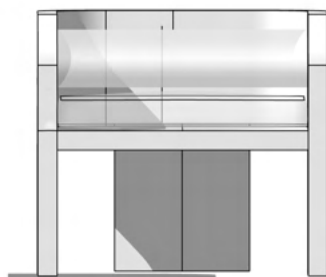

- Sustainably sourced wood
- Organic and textured
- Coastal modern

Whitewashed
Distressed

Rubbed

Ebony

Dimensions

Overall Length: 30"

Overall Width: 27"

Overall Height: 30"