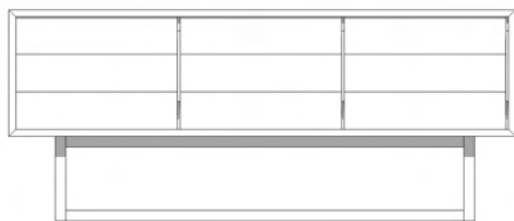

Horizontal Buffet

Whitewashed Distressed

- Sustainably sourced wood
- Organic and textured
- Coastal modern

Dimensions

Overall Length: 72"

Overall Width: 22"

Overall Height: 30"