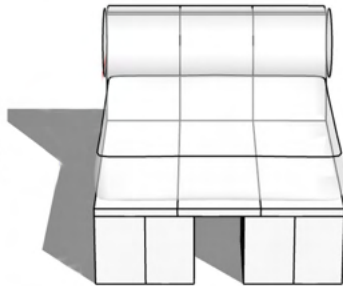

Dimensions

Overall Length: 38"
Overall Width: 36"
Overall Height: 28 7/8"

Seat Height: 11" (without cushion)
Seat Depth: 33" (without cushion)

BB

Ebony

- Sustainably sourced wood
- Organic and textured
- Coastal modern

Seat Height: 15"

Seat Depth: 28"

Drift

Whitewashed Distressed

- Sustainably sourced wood
- Organic and textured
- Coastal modern

Dimensions

Overall Length: 28"
 Overall Width: 24"
 Overall Height: 27"

Seat Height: 19"
 Seat Depth: 15"

Seat Height: 15"
Seat Depth: 27"

solo Lounge

Whitewashed Distressed

- Sustainably sourced wood
- Organic and textured
- Coastal modern

Whitewashed Distressed

Rubbed

Ebony

Dimensions

Overall Length: 40"

Overall Width: 30"

Overall Height: 24"

Seat Height: 10" (without cushion)

Seat Depth: 29" (without cushion)

Modern Dutch Dining

Whitewashed Distressed

- Sustainably sourced wood
- Organic and textured
- Coastal modern