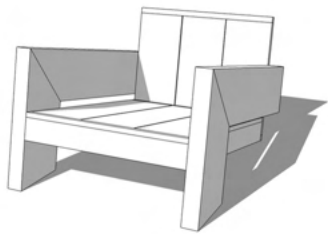

BB

Ebony

- Sustainably sourced wood
- Organic and textured
- Coastal modern

Whitewashed
Distressed

Rubbed

Ebony

Dimensions

Overall Length: 34 3/8"

Overall Width: 31 3/4"

Overall Height: 21 1/2"

Seat Height: 13" (without cushion)

Seat Depth: 34 3/8" (without cushion)