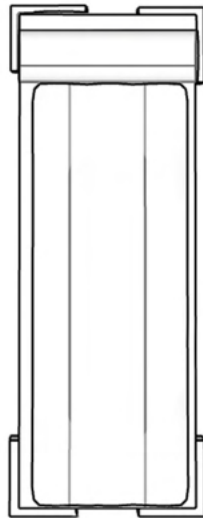

Dimensions

Overall Length: 38"
Overall Width: 36"
Overall Height: 28 7/8"

Seat Height: 11" (without cushion)
Seat Depth: 33" (without cushion)

BB

Ebony

- Sustainably sourced wood
- Organic and textured
- Coastal modern

Overall Length: 42 1/4"

Overall Width: 37 5/8"

Overall Height: 34 1/8"

Seat Height: 15"

Seat Depth: 23"

solo Bench

Whitewashed Distressed

- Sustainably sourced wood
- Organic and textured
- Coastal modern

Whitewashed Distressed

- Sustainably sourced wood
- Organic and textured
- Coastal modern

Whitewashed
Distressed

Rubbed

Ebony

Dimensions

Overall Length: 81"

Overall Width: 31"

Overall Height: 13"

Hi Adirondack

Rubbed

- Sustainably sourced wood
- Organic and textured
- Coastal modern

Whitewashed
Distressed

Rubbed

Ebony

Dimensions