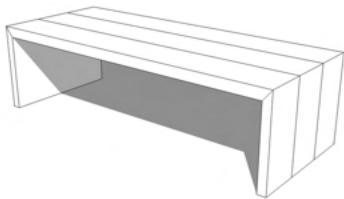

Dimensions

Overall Length: 60"

Overall Width: 24"

Overall Height: 17"