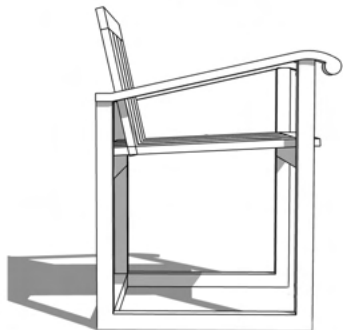

Modern Dutch Dining

Whitewashed Distressed

- Sustainably sourced wood
- Organic and textured
- Coastal modern

Ebony

Dimensions

Overall Length: 22 1/2"

Overall Width: 25"

Overall Height: 30"

Seat Height: 17 3/4"

Seat Depth: 17 1/4"