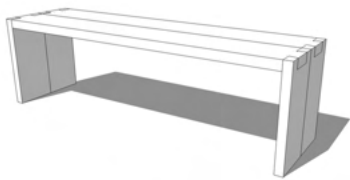

Dimensions

Overall Length: 60"

Overall Width: 16"

Overall Height: 18"