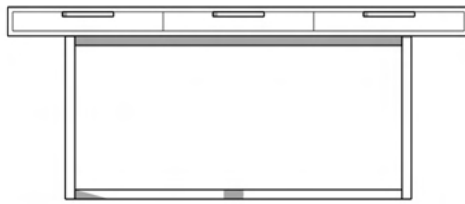

- Sustainably sourced wood
- Organic and textured
- Coastal modern

Whitewashed Distressed

Driftwood

Ebony

Whitewash

Dimensions

Overall Length: 72"
Overall Width: 26"
Overall Height: 30"

Two Drawer Writing Desk