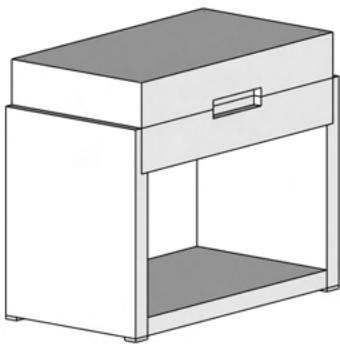

- Sustainably sourced wood
- Organic and textured
- Coastal modern

Whitewashed
Distressed

Driftwood

Ebony

Whitewash

Dimensions

Overall Length: 34"

Overall Width: 18"