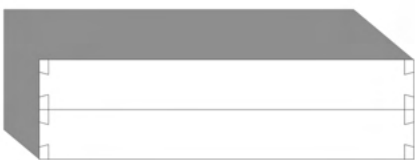

U Dining Bench

Whitewashed Distressed

- Sustainably sourced wood
- Organic and textured
- Coastal modern

Dimensions

Overall Length: 60"

Overall Width: 16"

Overall Height: 18"