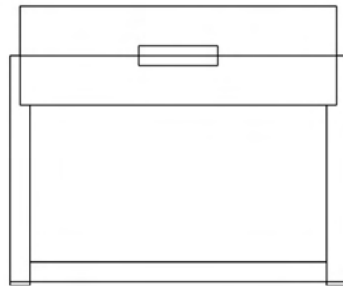

- Sustainably sourced wood
- Organic and textured
- Coastal modern

Whitewashed
Distressed

Driftwood

Ebony

Whitewash

Dimensions

Overall Length: 34"

Overall Width: 18"