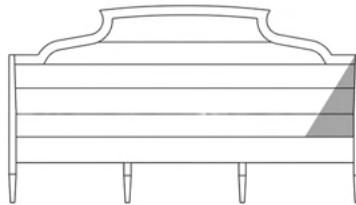

Dimensions

Overall Length: 38"
Overall Width: 36"
Overall Height: 28 7/8"

Seat Height: 11" (without cushion)
Seat Depth: 33" (without cushion)

BB

Ebony

- Sustainably sourced wood
- Organic and textured
- Coastal modern

Scroll Sofa

Rubbed

- Sustainably sourced wood
- Organic and textured
- Coastal modern

Whitewashed
Distressed

Rubbed

Ebony

Dimensions

Overall Length: 75"

Overall Width: 28"

Overall Height: 42"

Seat Height: 14" (without cushion)

Seat Depth: 26 3/4" (without cushion)

solo Coffee Table

Whitewashed Distressed

- Sustainably sourced wood
- Organic and textured
- Coastal modern