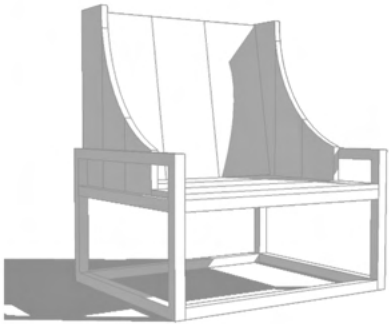

Ebony

Dimensions

Overall Length: 33"

Overall Width: 31"

Overall Height: 42"

Seat Height: 15 3/4" (without cushion)

Seat Depth: 26 3/4" (without cushion)