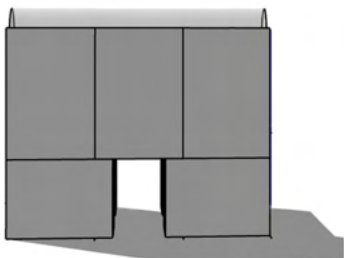

Seat Height: 15"
Seat Depth: 27"

solo Lounge

Whitewashed Distressed

- Sustainably sourced wood
- Organic and textured
- Coastal modern

Whitewashed Distressed

Rubbed

Ebony

Dimensions

Overall Length: 40"

Overall Width: 30"

Overall Height: 24"

Seat Height: 10" (without cushion)

Seat Depth: 29" (without cushion)

Modern Dutch Dining

Whitewashed Distressed

- Sustainably sourced wood
- Organic and textured
- Coastal modern