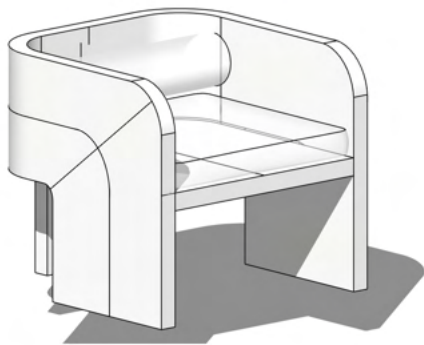

Dimensions

Overall Length: 38"
Overall Width: 36"
Overall Height: 28 7/8"

Seat Height: 11" (without cushion)
Seat Depth: 33" (without cushion)

BB

Ebony

- Sustainably sourced wood
- Organic and textured
- Coastal modern

- Sustainably sourced wood
- Organic and textured
- Coastal modern

Whitewashed
Distressed

Rubbed

Ebony

Dimensions

Overall Length: 30"

Overall Width: 27"

Overall Height: 30"

Seat Height: 15"

Seat Depth: 28"

Drift

Whitewashed Distressed

- Sustainably sourced wood
- Organic and textured
- Coastal modern

Dimensions

Overall Length: 28"
 Overall Width: 24"
 Overall Height: 27"

Seat Height: 19"
 Seat Depth: 15"

Seat Height: 15"
Seat Depth: 27"

solo Lounge

Whitewashed Distressed

- Sustainably sourced wood
- Organic and textured
- Coastal modern

Whitewashed Distressed

Rubbed

Ebony

Dimensions