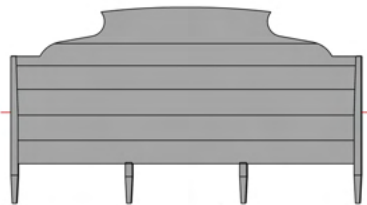

Scroll Sofa

Rubbed

- Sustainably sourced wood
- Organic and textured
- Coastal modern

Whitewashed
Distressed

Rubbed

Ebony

Dimensions

Overall Length: 75"

Overall Width: 28"

Overall Height: 42"

Seat Height: 14" (without cushion)

Seat Depth: 26 3/4" (without cushion)

solo Coffee Table

Whitewashed Distressed

- Sustainably sourced wood
- Organic and textured
- Coastal modern