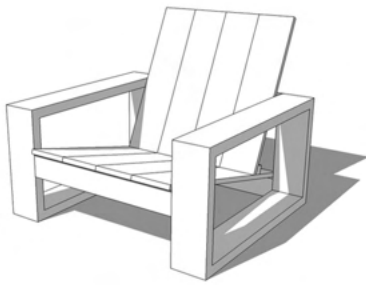

Big O

Rubbed

- Sustainably sourced wood
- Organic and textured
- Coastal modern

Whitewashed
Distressed

Rubbed

Ebony

Dimensions

Overall Length: 32"

Overall Width: 36"

Overall Height: 30 1/8"

Seat Height: 15 1/2" (without cushion)

Seat Depth: 24 1/4" (without cushion)