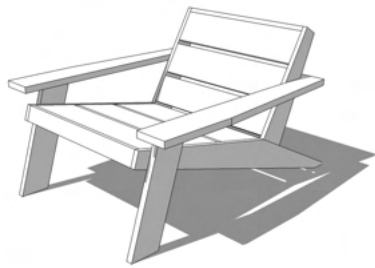

Dimensions

Overall Length: 38"
Overall Width: 36"
Overall Height: 28 7/8"

Seat Height: 11" (without cushion)
Seat Depth: 33" (without cushion)

BB

Ebony

- Sustainably sourced wood
- Organic and textured
- Coastal modern

- Sustainably sourced wood
- Organic and textured
- Coastal modern

Whitewashed
Distressed

Rubbed

Ebony

Dimensions

Overall Length: 45 1/2"

Overall Width: 36"

Overall Height: 22 3/4"

"

Seat Height: 15 1/8"

Seat Depth: 26"

Big O

Rubbed

- Sustainably sourced wood
- Organic and textured
- Coastal modern

Whitewashed
Distressed

Rubbed