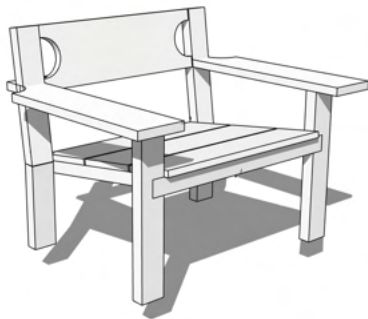

Seat Height: 15"

Seat Depth: 28"

Drift

Whitewashed Distressed

- Sustainably sourced wood
- Organic and textured
- Coastal modern

Dimensions

Overall Length: 28"
 Overall Width: 24"
 Overall Height: 27"

Seat Height: 19"
 Seat Depth: 15"

Neat

Whitewashed Distressed

- Sustainably sourced wood
- Organic and textured
- Coastal modern

Whitewashed
Distressed

Rubbed

Ebony

Dimensions

Overall Length: 30"
Overall Width: 23 1/2"
Overall Height: 26 3/4"

Seat Height: 15"
Seat Depth: 27"

solo Lounge

Whitewashed Distressed

- Sustainably sourced wood
- Organic and textured
- Coastal modern

Whitewashed Distressed

Rubbed

Ebony

Dimensions

Overall Length: 40"

Overall Width: 30"

Overall Height: 24"

Seat Height: 10" (without cushion)

Seat Depth: 29" (without cushion)

Modern Dutch Dining

Whitewashed Distressed

- Sustainably sourced wood
- Organic and textured
- Coastal modern