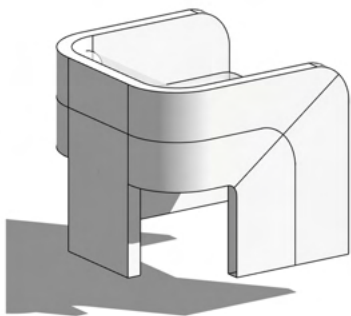

Whitewashed
Distressed

Rubbed

Ebony

Dimensions

Overall Length: 30"
Overall Width: 30"
Overall Height: 24 3/4"

Seat Height: 15 1/4" (without cushion)
Seat Depth: 19" (without cushion)

Groove

Whitewashed Distressed

- Sustainably sourced wood
- Organic and textured
- Coastal modern

Whitewashed
Distressed

Rubbed

Ebony

Dimensions

Overall Length: 30"

Overall Width: 27"

Overall Height: 30"

Seat Height: 15"

Seat Depth: 28"

Drift

Whitewashed Distressed

- Sustainably sourced wood
- Organic and textured
- Coastal modern

Dimensions

Overall Length: 28"
 Overall Width: 24"
 Overall Height: 27"

Seat Height: 19"
 Seat Depth: 15"