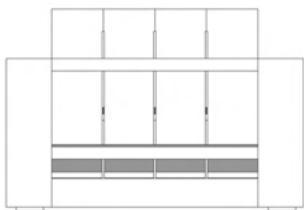

Low O

Rubbed

- Sustainably sourced wood
- Organic and textured
- Coastal modern

Whitewashed
Distressed

Rubbed

Ebony

Dimensions

Overall Length: 32"

Overall Width: 36"

Overall Height: 34"

Seat Height: 15 1/2" (without cushion)

Seat Depth: 24 1/4" (without cushion)