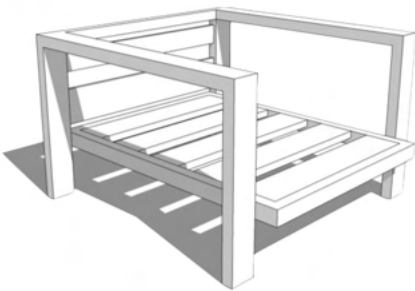

Dimensions

Overall Length: 38"
Overall Width: 36"
Overall Height: 28 7/8"

Seat Height: 11" (without cushion)
Seat Depth: 33" (without cushion)

BB

Ebony

- Sustainably sourced wood
- Organic and textured
- Coastal modern

Seat Depth: 34 3/8" (without cushion)

Lounge

Ebony

- Sustainably sourced wood
- Organic and textured
- Coastal modern

Whitewashed
Distressed

Rubbed

Ebony

Dimensions

Overall Length: 38"

Overall Width: 36"

Overall Height: 23"

Seat Height: 14" (without cushion)

Seat Depth: 36.5" (without cushion)

On The Rocks

Whitewashed Distressed

- Sustainably sourced wood
- Organic and textured
- Coastal modern