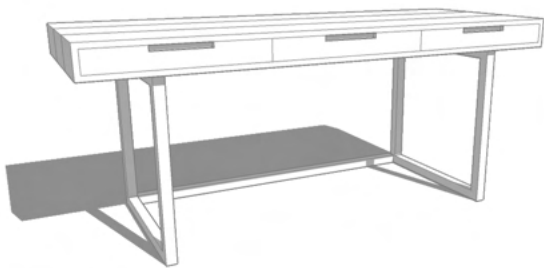

- Sustainably sourced wood
- Organic and textured
- Coastal modern

Whitewashed Distressed

Driftwood

Ebony

Whitewash

Dimensions

Overall Length: 72"
Overall Width: 26"
Overall Height: 30"

Two Drawer Writing Desk