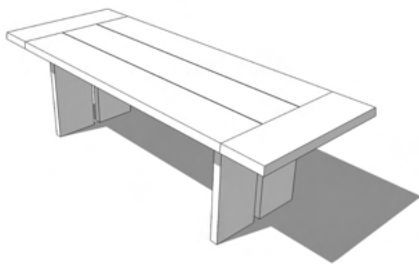

- Sustainably sourced wood
- Organic and textured
- Coastal modern

Whitewashed
Distressed

Driftwood

Ebony

Whitewash

Rubbed

Dimensions

Overall Length:
98",108",120"