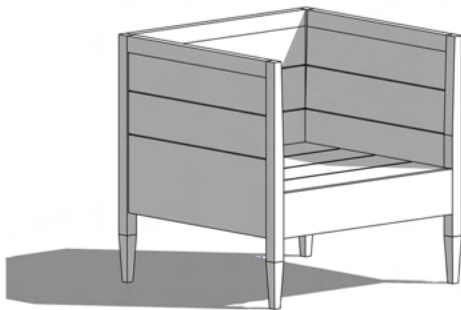

Square Chair

Rubbed

- Sustainably sourced wood
- Organic and textured
- Coastal modern

Whitewashed
Distressed

Rubbed

Ebony

Dimensions

Overall Length: 30"

Overall Width: 28"

Overall Height: 30"

Seat Height: 14" (without cushion)

Seat Depth: 26 3/4" (without cushion)