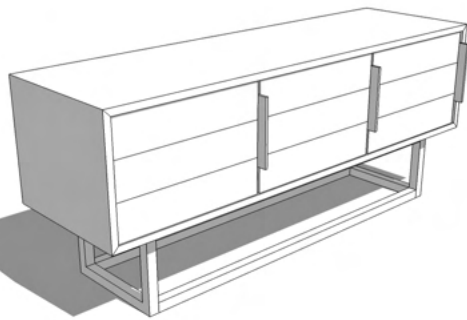

Horizontal Buffet

Whitewashed Distressed

- Sustainably sourced wood
- Organic and textured
- Coastal modern

Dimensions

Overall Length: 72"

Overall Width: 22"

Overall Height: 30"