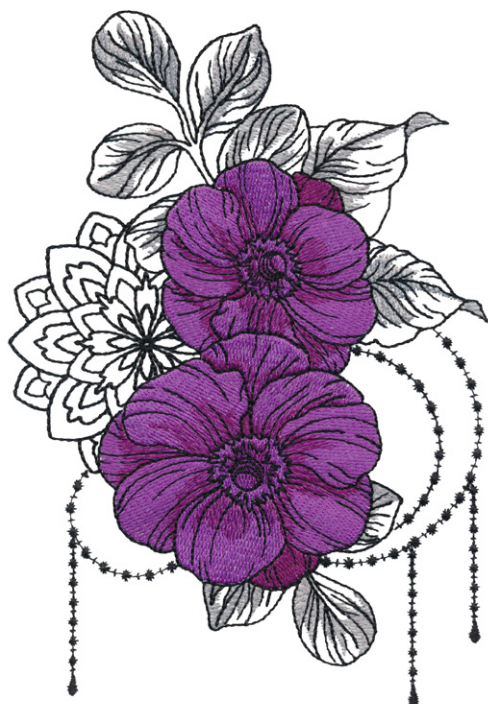

51208-01 Anemone Mandala Border

Size Inches: Size mm: Stitch Count:
4.16 X 6.73 in. 105.66 X 170.94 mm 16144 St.

- 1. Light Green Detail..... 5210
- 2. Dark Green Detail.....5100
- 3. Gray Detail 0131
- 4. Black Detail 0020

51208-02 Anemone Mandala

Size Inches: Size mm: Stitch Count:
4.75 X 6.92 in. 120.65 X 175.77 mm 27706 St.

- 1. Light Purple Detail2912
- 2. Dark Purple Detail..... 2711
- 3. Gray Detail 0131
- 4. Black Detail 0020