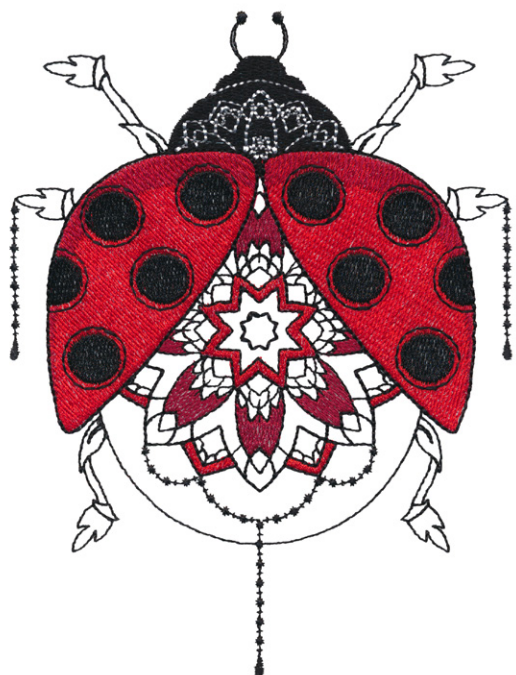

51208-09 Half Mandalas

Size Inches: Size mm: Stitch Count:
3.95 X 6.76 in. 100.33 X 171.70 mm 15207 St.

- 1. Light Yellow Detail.....0230
- 2. Dark Yellow Detail.....0504
- 3. Black Detail0020

51208-10 Half Rose Mandala

Size Inches: Size mm: Stitch Count:
4.73 X 6.74 in. 120.14 X 171.20 mm 21653 St.

- 1. Gray Detail 0131
- 2. Light Red Detail.....1800
- 3. Dark Red Detail 2123
- 4. Black Detail0020

DESIGNS

Note: Some designs in this collection may have been created using unique special stitches and/or techniques. To preserve design integrity when rescaling or rotating designs in your software, always rescale or rotate designs using the handles directly on-screen.

51208-11 Ladybug Mandala

Size Inches: Size mm: Stitch Count:
4.73 X 6.26 in. 120.14 X 159.00 mm 21720 St.

- 1. Light Red Detail.....1800
- 2. Dark Red Detail 2011
- 3. Black Detail 0020
- 4. Gray Detail 0131

51208-12 Large Daisy Mandala

Size Inches: Size mm: Stitch Count:
4.76 X 5.90 in. 120.90 X 149.86 mm 18198 St.

- 1. Gray Detail 0131
- 2. Light Yellow Detail.....0230
- 3. Dark Yellow Detail.....0504
- 4. Black Detail 0020