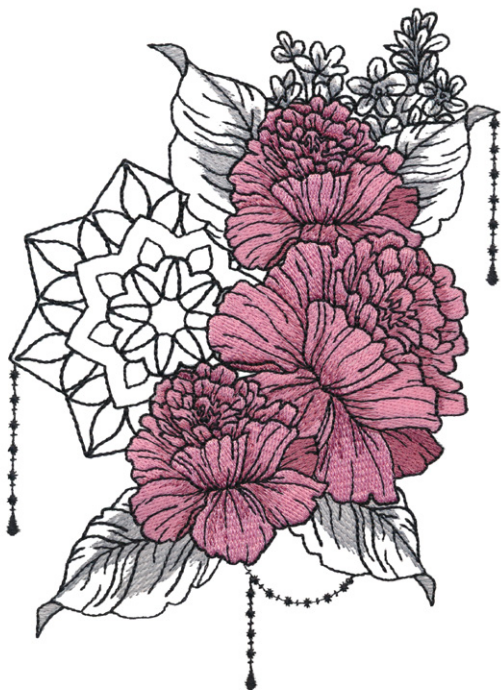

51208-03 Beetle Mandala

Size Inches: Size mm: Stitch Count:

4.71 X 5.43 in. 119.63 X 137.92 mm 22494 St.

- 1. Light Purple Detail 2912
- 2. Dark Purple Detail..... 2711
- 3. Black Detail 0020

51208-04 Butterfly Mandala

Size Inches: Size mm: Stitch Count:

4.46 X 6.76 in. 113.28 X 171.70 mm 22963 St.

- 1. Light Orange Detail..... 1220
- 2. Dark Orange Detail..... 1321
- 3. Black Detail 0020

DESIGNS

Note: Some designs in this collection may have been created using unique special stitches and/or techniques. To preserve design integrity when rescaling or rotating designs in your software, always rescale or rotate designs using the handles directly on-screen.

51208-05 Carnation Mandala

Size Inches: Size mm: Stitch Count:

4.76 X 6.64 in. 120.90 X 168.66 mm 32769 St.

- 1. Gray Detail 0131
- 2. Light Pink Detail 2152
- 3. Dark Pink Detail..... 2241
- 4. Black Detail 0020

51208-06 Daisy Mandala

Size Inches: Size mm: Stitch Count:

4.50 X 6.74 in. 114.30 X 171.20 mm 28856 St.

- 1. Gray Detail 0131
- 2. Light Yellow Detail..... 0230
- 3. Dark Yellow Detail..... 0504
- 4. Black Detail 0020