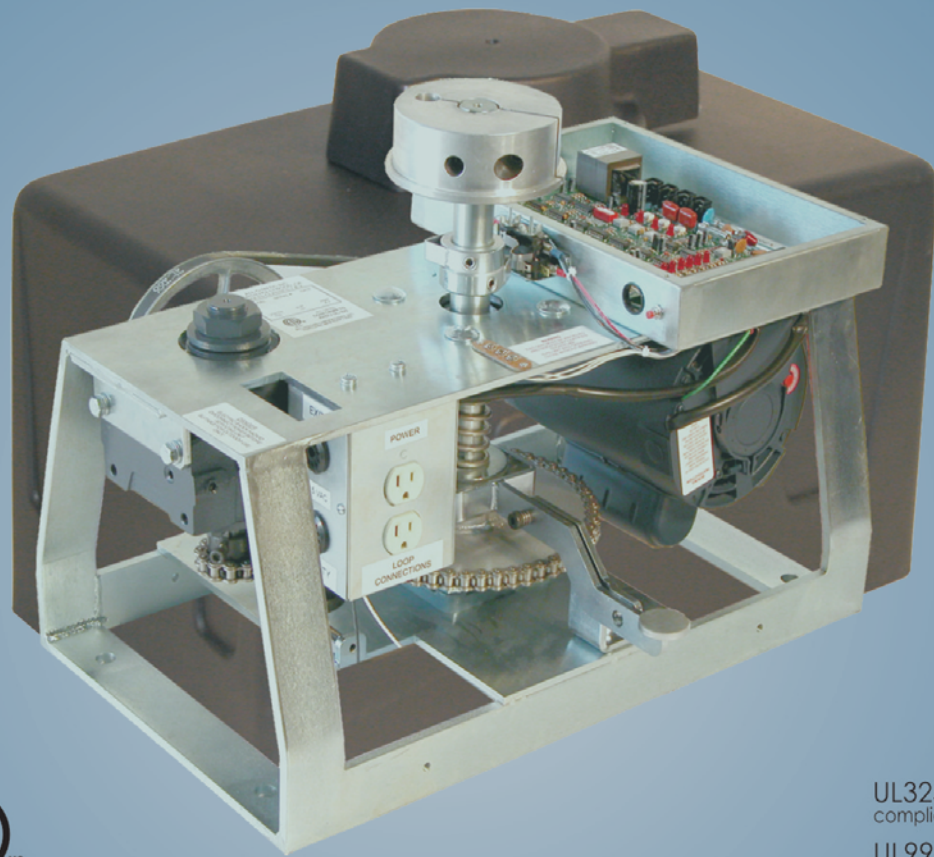

UL325
compliant
UL991
compliant

5/7 Year Warranty
Model SW 350 Heavy Duty

COMMERCIAL • RESIDENTIAL