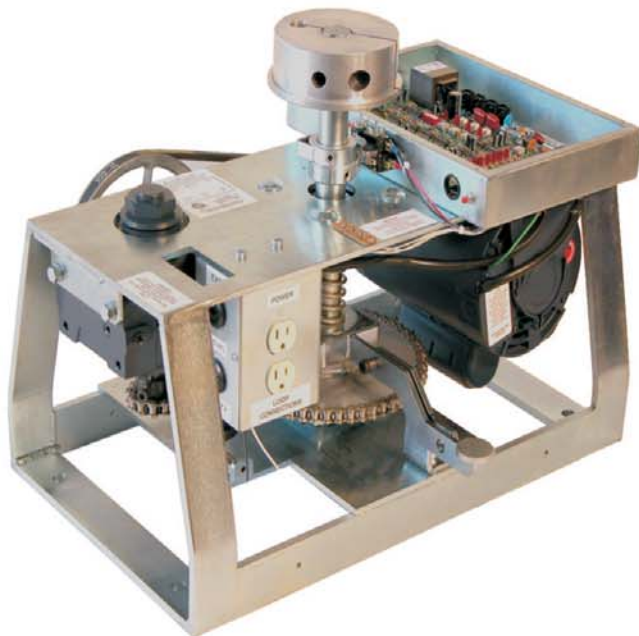

# Swinger 350

The Platinum Gate Operator

**SW-350 HD**

Dimensions: **W: 14" - L: 24" - H: 18"**

Gates up to **22 feet** with **1 HP**

Gates up to **1500 Lbs** with **1 HP**

Gate speed **19 Seconds per 90° opening**

Operator weight **125 Lbs**

Power off **gate release** is by foot peddle