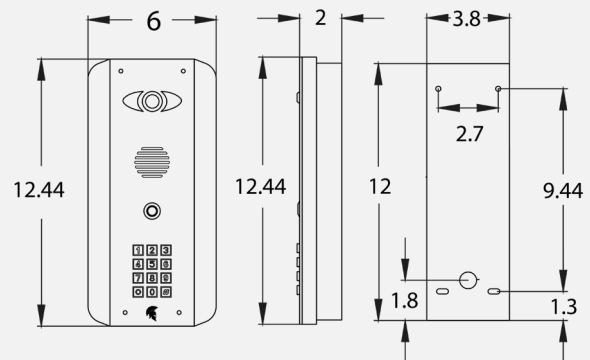

* MIN 1.5MB UPLOAD.

* MIN 1GB P/MIN DATA (Depending on usage).

MON-11-US

- Wall mount touch screen monitor (1280x800 Resolution), compatible with the **Praetorian system**.
- 10.1 inch screen IPS LCD android screen.
- Wifi, Ethernet & Bluetooth connections.
- POE supplied (12V DC can be purchased separately)
- Complete with wall mount bracket.
- Android OS (8.1) with Praetorian app pre-loaded.
- RK3288, Quad-core cortex A17, 1.6G.

Call Panel Dimensions

Praetorian Architectural Panel (non keypad)

Praetorian Architectural Panel (keypad)

Praetorian Pedestal Panel