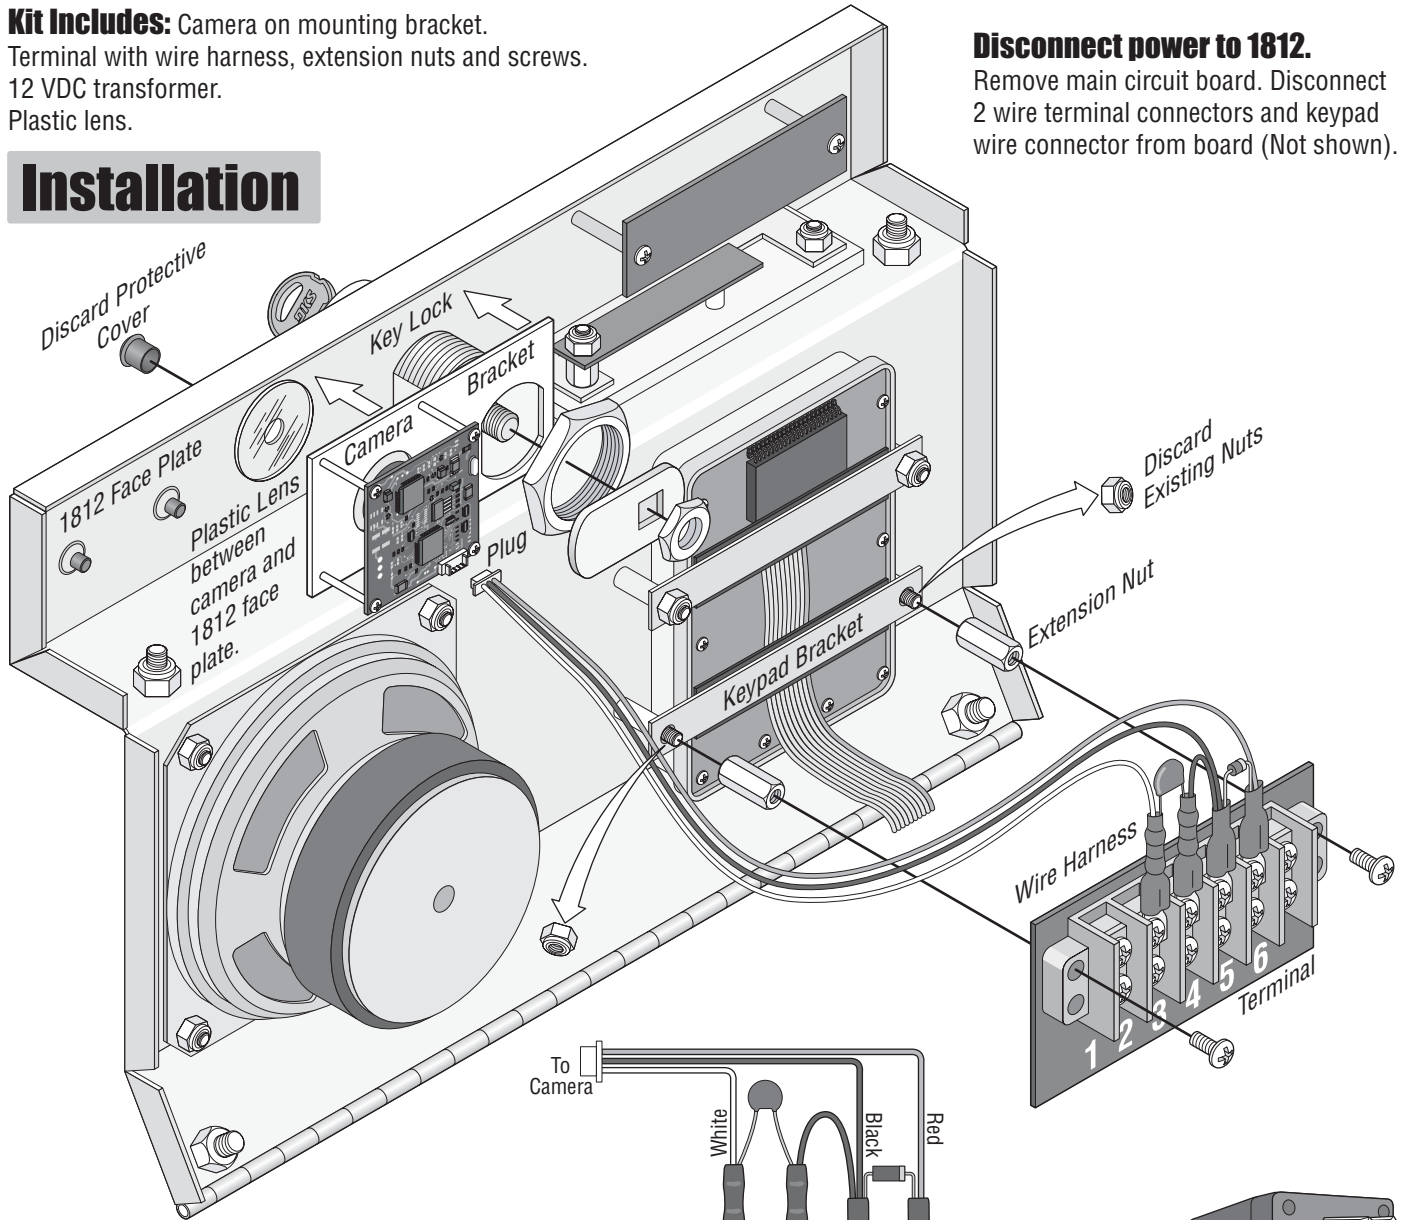

CCTV CAMERA KIT 1812-147

DoorKing Part Number

1812-147

The camera (1894-040) in this kit is a high quality camera with 520 lines of resolution. Minimum illumination is required (.25 Lux). The camera automatically switches from color to B & W in low light conditions.

- Kit Includes:** Camera on mounting bracket.
Terminal with wire harness, extension nuts and screws.
12 VDC transformer.
Plastic lens.

Installation

Disconnect power to 1812.

Remove main circuit board. Disconnect 2 wire terminal connectors and keypad wire connector from board (Not shown).

Terminal Connections