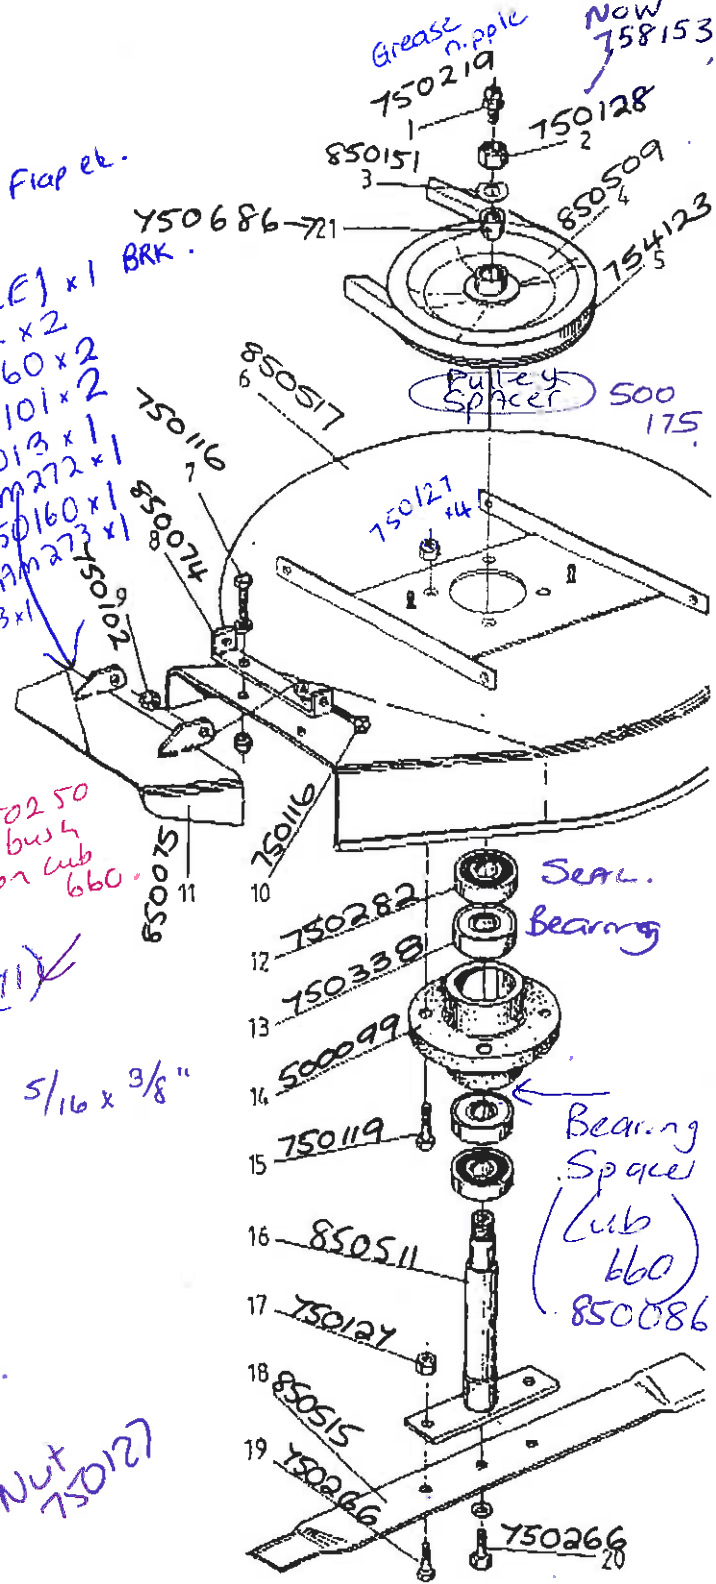

Bracket, Flap etc.
Now
AM052E1 x1
750112 x2
750160 x2
750101 x2
15013 x1
AM272 x1
750160 x1
AM273 x1
750203 x1