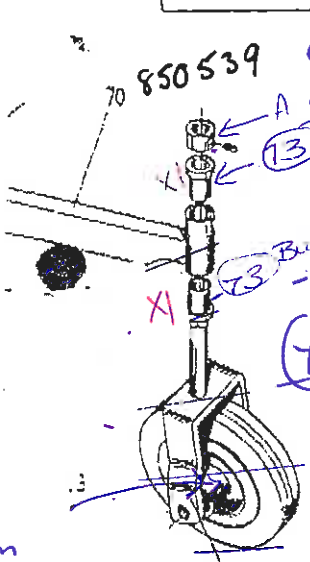

Bracket, Flap etc.
Now
AM052E1 x1
750112 x2
750160 x2
750101 x2
15013 x1
AM272 x1
750160 x1
AM273 x1
750203 x1