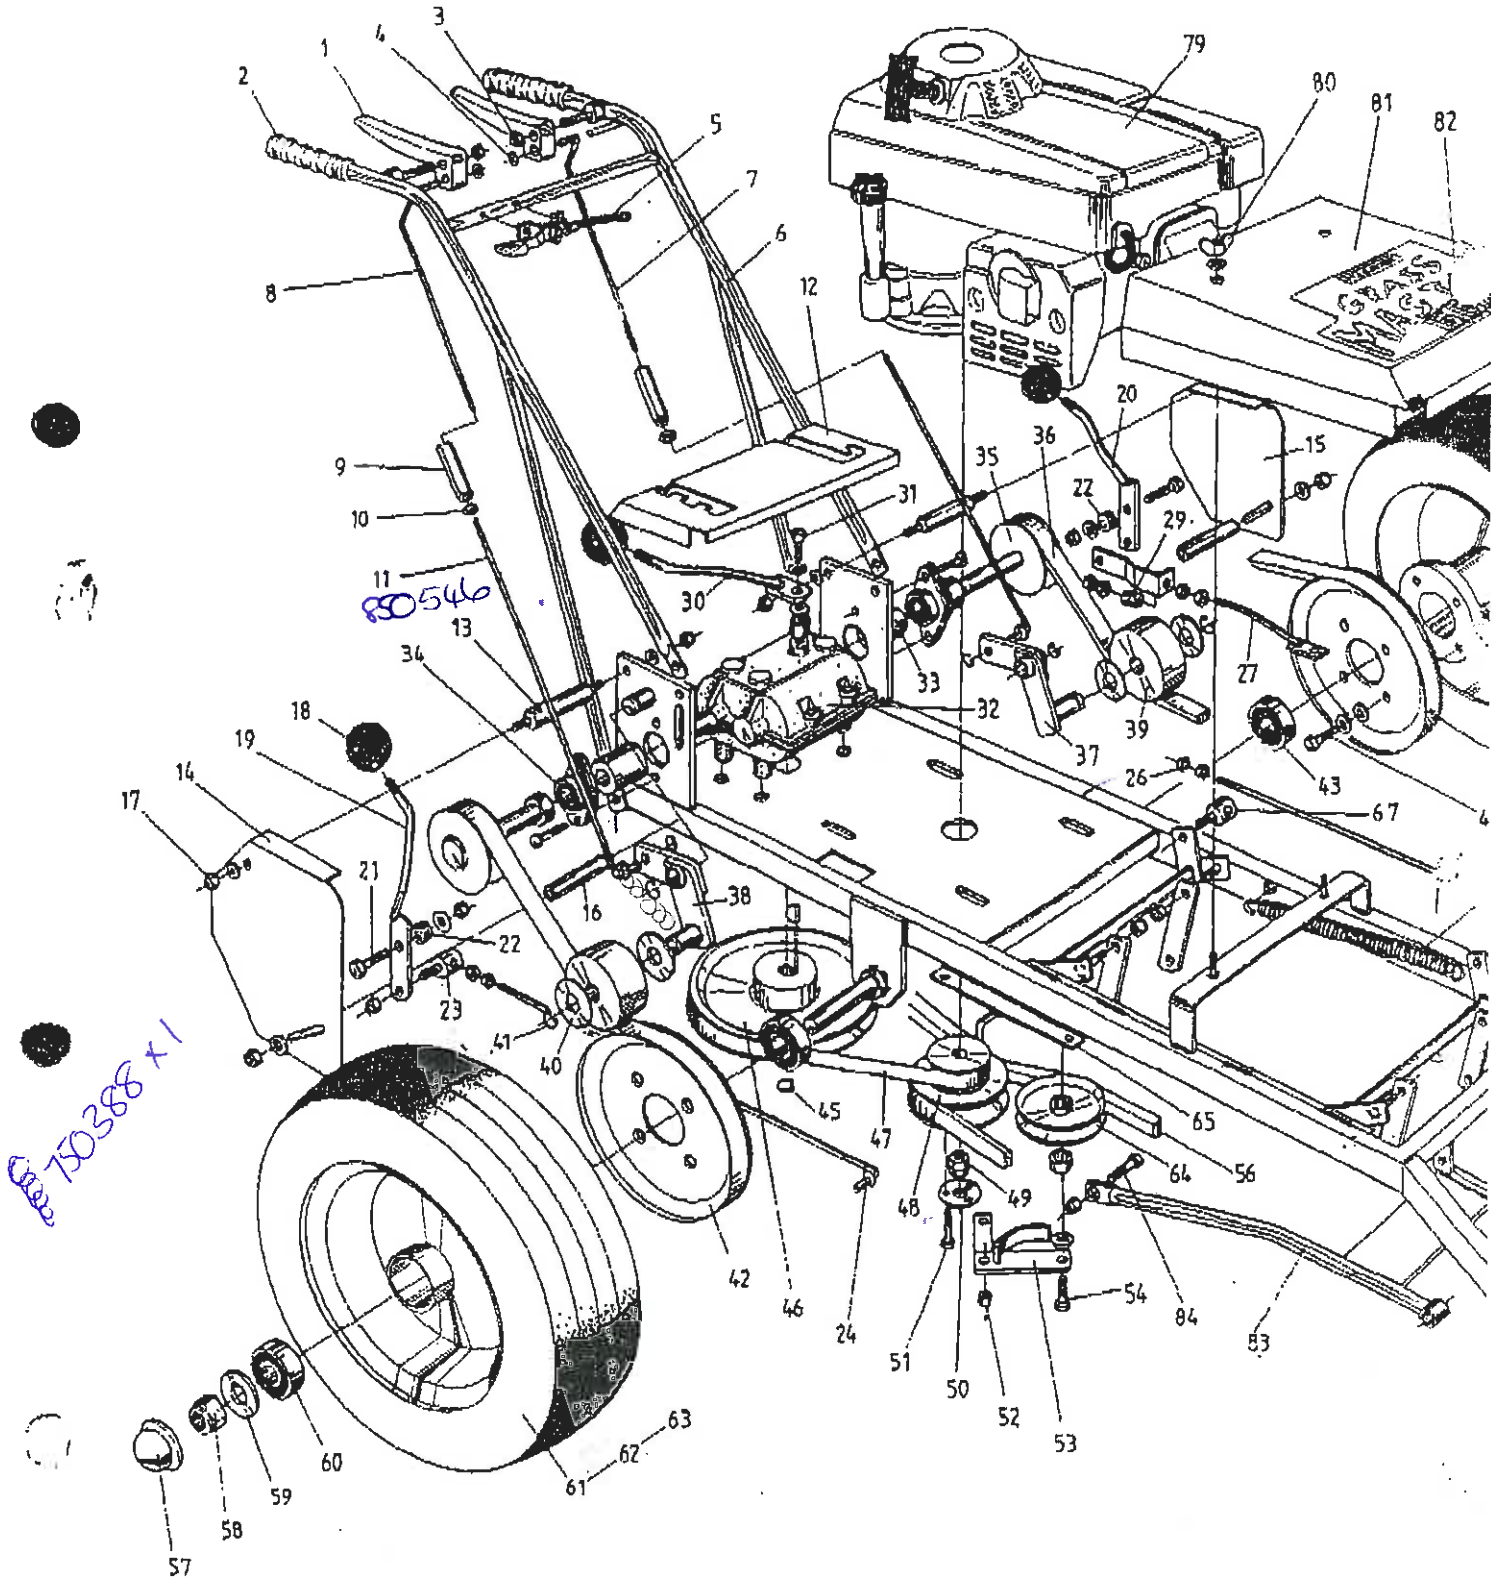

Cub 660 (OR)
Grassmaster 660

Honda GXV 340

- 850142 Saddle - Grassmaster 610.
- 850137 Pulley
- 750686 Lock Collar - Biloc Bush.

PA 000 1

When ordering PLEASE QUOTE PART NUMBER & Description. NOT Illustration No.
Determine right or left hand side from standing in operating position (standing at handle)