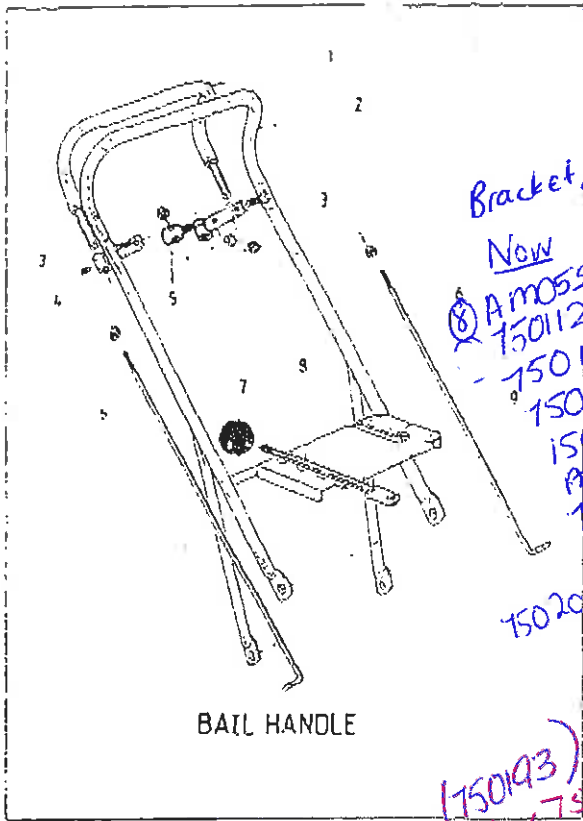

Cub 660

Grassmaster 660

BLADE AND HOUSING ASSY