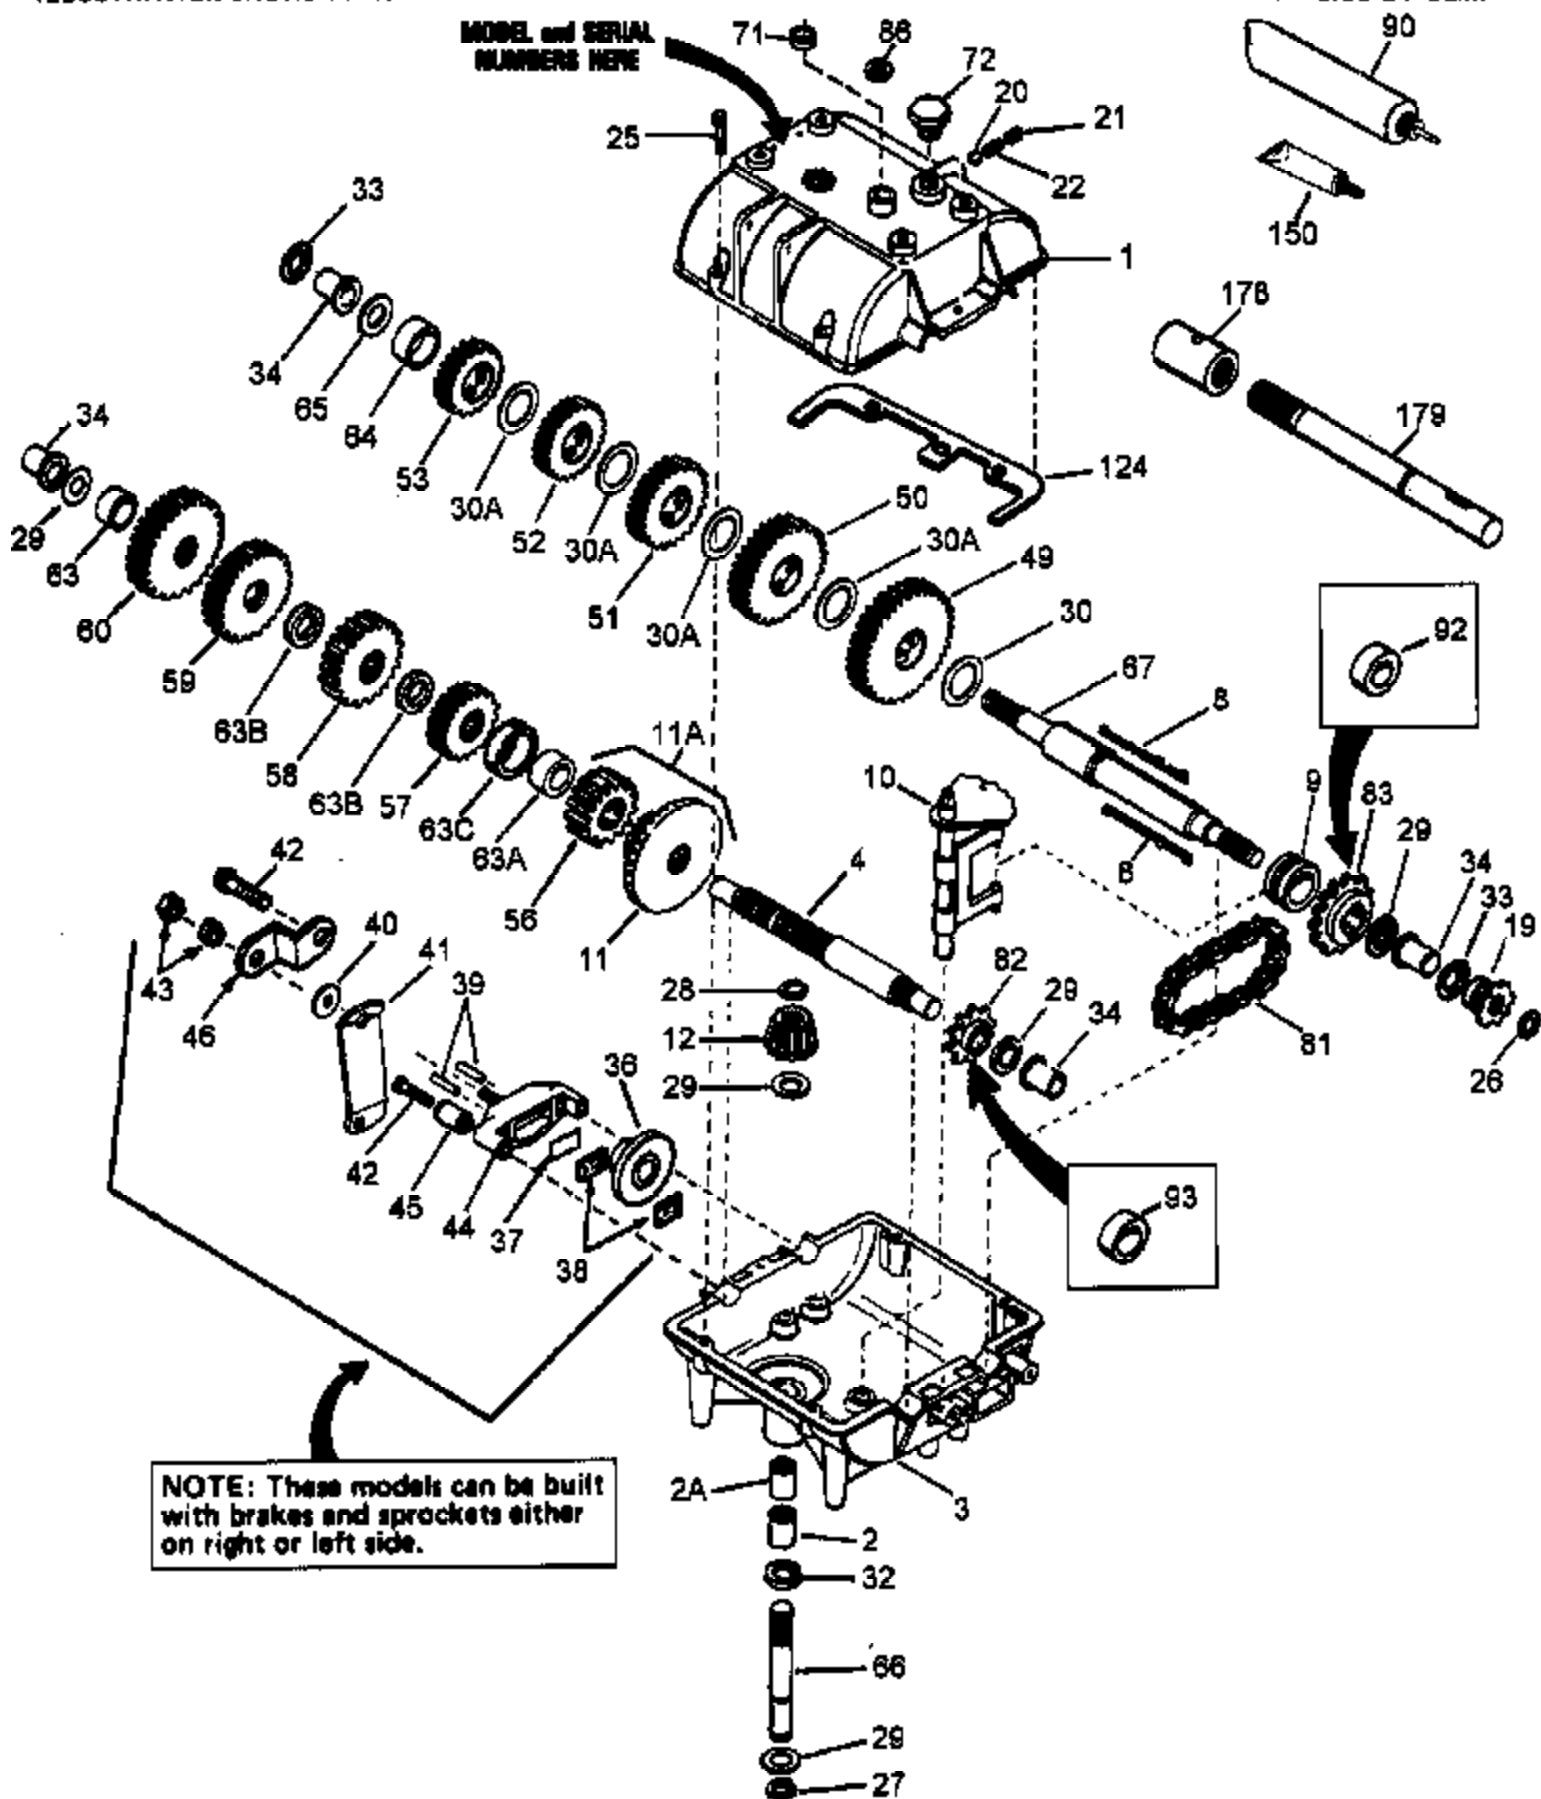

ILLUSTRATION SHOWS TYPICAL PARTS ONLY. ORDER BY PART NUMBER. PARTS NOT LISTED ARE SUPPLIED BY OEM.

MODEL and SERIAL
NUMBERS HERE

Ref #	Part Number	Qty	Description
1	772083A		Transmission Cover
2A	780086A		Needle Bearing
2	780086A		Needle Bearing
3	770061A		Transmission Case
4	776134		Countershaft
8	792089A		Key
9	784266		Collar
10	784267		Shift Rod & Fork
11A	778109A		Gear Kit (Incl. 778137A & 778136) NOTE: The above bevel gear is now a two-piece assembly. When this two-piece assembly is used, the countershaft may also need replacing. Order a new 776134 countershaft (Ref. No. 4) which has five (5) splined areas to accommodate the gear assembly.
		700-797 Peerless	Page 2 of 3
12	778113A		Input Bevel Pinion
19	786048		Sprocket (8 teeth)
20	792077A		Steel Ball, 5/16"
21	792078		Set Screw, 3/8-16 x 3/8"
22	792079		Spring
25	792073A		Screw, 1/4-20 x 1-1/4"
26	792072		Retaining Ring
27	792035		Retaining Ring
28	788040		Retaining Ring
29	780072		Thrust Race
30A	780108		Thrust Washer (1/16" thick)
30	780108		Thrust Washer (1/16" thick)
32	792001		"O" Ring
34	780105A		Flange Bushing
36	790003		Brake Disk
37	790007		Brake Pad Plate
38	799021		Brake Pad (pkg of 2)
39	786026		Dowel Pin
40	792076A		Flat Washer, 5/16"
41	790013		Brake Lever
42	792073A		Screw, 1/4-20 x 1-1/4" (Use as required)
43	792075		Locknut, 5/16-24
44	790025		Brake Pad Holder
46	786086		Brake Lever Bracket
49	778125		Spur Gear (35 teeth)
50	778124A		Spur Gear (30 teeth)
51	778123A		Spur Gear (25 teeth)
52	778122A		Spur Gear (22 teeth)
53	778121A		Spur Gear (20 teeth)
56	778136		Spur Gear (15 teeth) NOTE: Gear 778136 was used as a spacer on the following: Models 704,A,B, 716, 719,A,B, 743, 766,A, 785,A, 799
57	778126A		Spur Gear (20 teeth)
58	778127A		Spur Gear (25 teeth)
59	778128A		Spur Gear (28 teeth)
60	778129A		Spur Gear (30 teeth)
65	780109		Washer
66	776135		Input Shaft (3-11/16" long)
67	776217		Output & Brake Shaft (8-13/16" long) (Shaft has four keyways and replaces shafts with two keyways. Use four keys)