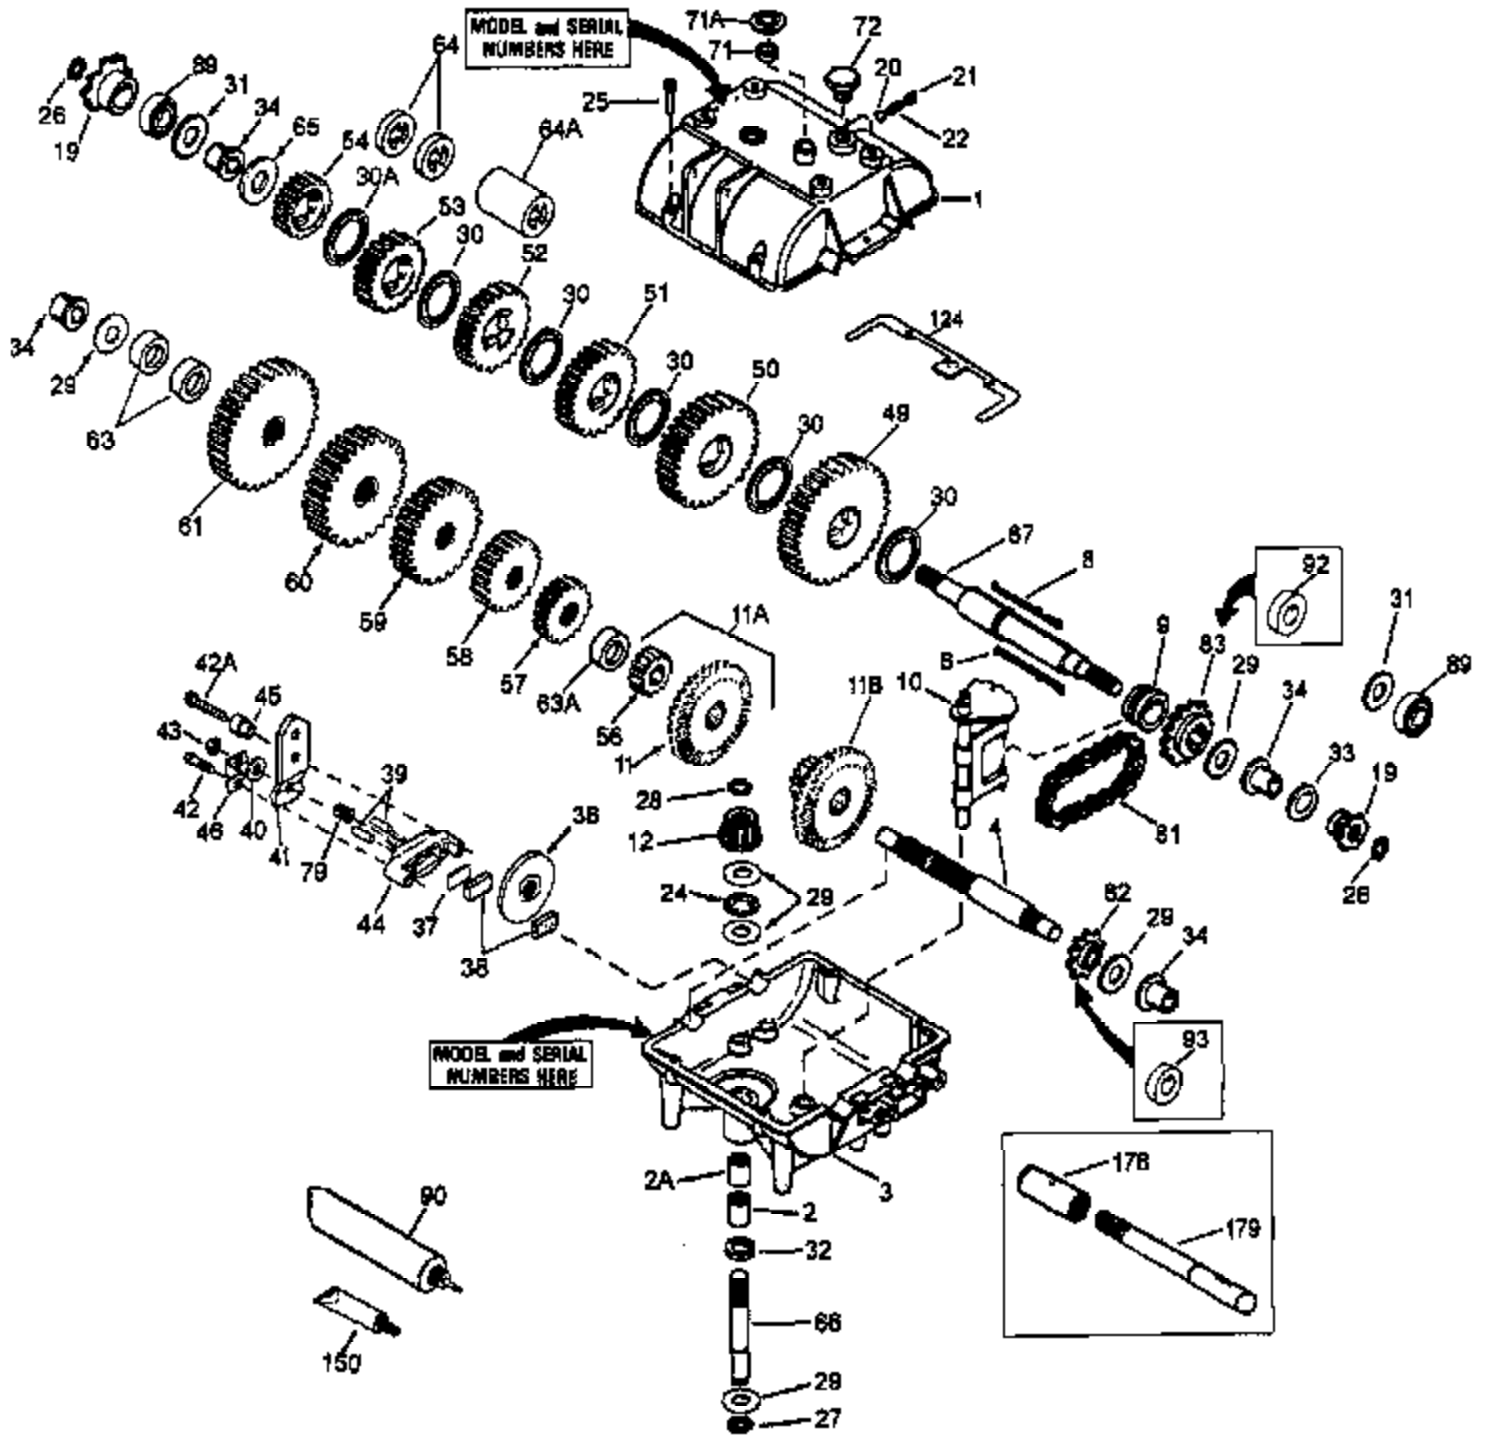

ILLUSTRATION SHOWS TYPICAL PARTS ONLY. ORDER BY PART NUMBER. PARTS NOT LISTED ARE SUPPLIED BY OEM.

Ref #	Part Number	Qty	Description
1	772083A	1	Transmission Cover
2	780086A	1	Needle Bearing 5/8"
2A	780086A	1	Needle Bearing 5/8"
3	770061A	1	Transmission Case
4	776134	1	Countershaft
8	792089A	2	Shift Key
9	784266	1	Shift Collar
10	784267	1	Shift Rod & Fork
11	778137A	1	Bevel Gear (42 teeth)
12	778113A	1	Bevel Pinion (14 teeth)
19	786076	1	Sprocket (10 teeth-steel)
20	792077A	1	Steel Ball 5/16" Dia.
21	792078	1	Set Screw, 3/8-16 x 3/8"
22	792079	1	Spring
25	792073A	6	Screw, 1/4-20 x 1-1/4"
26	792072	1	Inverted Retaining Ring
27	792035	1	Retaining Ring
28	788040	1	Retaining Ring
29	780072	5	Thrust Washer
30	780108	5	Cup Washer
32	792001	1	"O" Ring
34	780105A	4	Flanged Bushing 5/8"
36	790003	1	Brake Disk
37	790007	1	Brake Pad Plate
38	799021	2	Brake Pad (pkg of 2)
39	786026	2	Dowel Pin
40	792076A	1	Flat Washer
41	790013	1	Brake Lever
42	792073	2	Screw 1/4-20 x 1-1/4"
43	792075	1	Locknut 5/16-24
44	790025	1	Brake Pad Holder
46	786086	1	Brake Lever Bracket
49	778146A	1	Spur Gear (37 teeth)
50	778239A	1	Spur Gear (32 teeth-steel)
51	778123A	1	Spur Gear (25 teeth)
52	778122A	1	Spur Gear (22 teeth)
53	778121A	1	Spur Gear (20 teeth)
56	778145	1	Spur Gear (12 teeth-steel)
57	778240	1	Spur Gear (18 teeth-steel)
58	778127A	1	Spur Gear (25 teeth)
59	778128A	1	Spur Gear (28 teeth)
60	778129A	1	Spur Gear (30 teeth)
65	780109	1	Thrust Washer
66	776135	1	Input Shaft (3-11/16" long)
67	776217	1	Shifter & Brake Shaft
71	788069	1	Square Cut Ring
81	786081	1	Roller Chain (No. 41 chain, 24 links)
82	786082	1	Sprocket (9 teeth)
83	786083	1	Sprocket (18 teeth)
90	788067B	1	Grease (32 oz. bottle Bentonite greas e)
150	510334	1	Gasket Eliminator (Loctite #515)
900	794731	1	Replacement 700-081 Transaxle