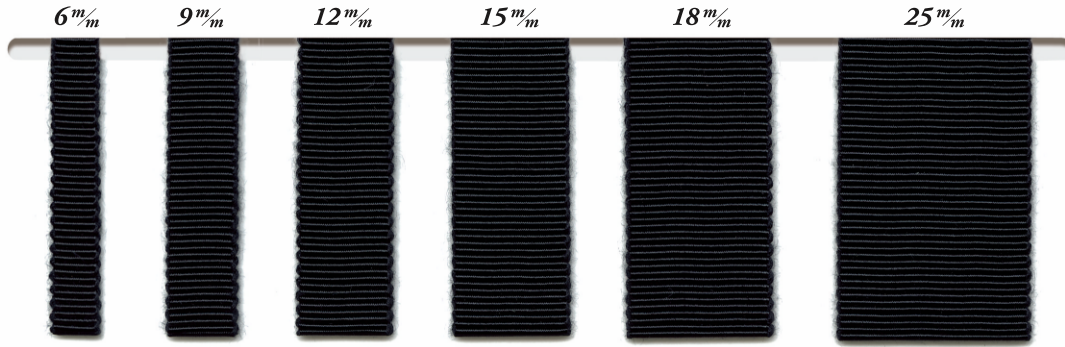

POLYESTER GROSGRAIN RIBBON

ポリエステルペタシャムリボン

SIC-190

Polyester 100%

PIECE DYEING (後染め)

ROLL : 30m

105 COLOR SAMPLES

SIC-190

105 COLOR SAMPLES

Col.No.	Color Sample	Col.No.	Color Sample	Col.No.	Color Sample	Col.No.	Color Sample
133	Light Purple	109	Teal	47	Dark Blue	137	Dark Grey
125	Medium Purple	80	Dark Teal	96	Black	140	Dark Purple
110	Light Pink	23	Light Blue	48	Light Beige	95	Dark Blue
56	Dark Red	06	Light Cyan	07	Light Pink	50	Black
18	Medium Purple	82	Light Blue	98	Light Grey	151	Yellow
87	Dark Purple	126	Light Blue	131	Light Grey	152	Light Green
139	Dark Purple	44	Light Blue	101	Light Purple	153	Orange
88	Dark Purple	29	Light Blue	31	Dark Grey	154	Pink
91	Dark Blue	45	Light Blue	49	Dark Grey	155	Red
16	Dark Blue	85	Dark Blue	104	Dark Grey	156	Pink
92	Light Blue	90	Light Blue	103	Dark Grey		
86	Dark Blue	128	Dark Blue	105	Dark Grey		
81	Light Cyan	84	Dark Blue	102	Dark Grey		