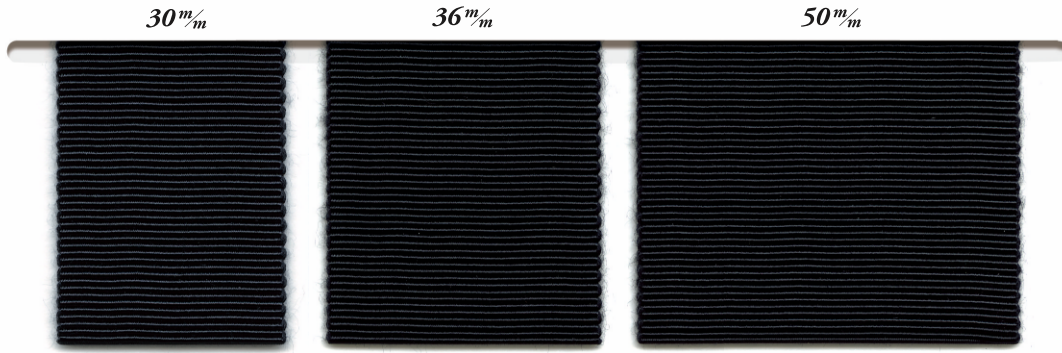

POLYESTER GROSGRAIN RIBBON

ポリエステルペタシャムリボン

SIC-190

Polyester 100%

PIECE DYEING (後染め)

ROLL : 30m

105 COLOR SAMPLES

SIC-190

105 COLOR SAMPLES

Col.No.	Color Sample	Col.No.	Color Sample	Col.No.	Color Sample	Col.No.	Color Sample
133	Light Purple	109	Teal	47	Dark Blue	137	Dark Grey
125	Medium Purple	80	Dark Teal	96	Black	140	Dark Purple
110	Light Pink	23	Light Blue	48	Light Beige	95	Dark Blue
56	Dark Red	06	Light Cyan	07	Light Pink	50	Black
18	Medium Purple	82	Light Blue	98	Light Grey	151	Yellow
87	Dark Purple	126	Light Blue	131	Light Grey	152	Light Green
139	Dark Purple	44	Light Blue	101	Light Purple	153	Orange
88	Dark Purple	29	Light Blue	31	Dark Grey	154	Pink
91	Dark Blue	45	Light Blue	49	Dark Grey	155	Red
16	Dark Blue	85	Dark Blue	104	Dark Grey	156	Pink
92	Light Blue	90	Light Blue	103	Dark Grey		
86	Dark Blue	128	Dark Blue	105	Dark Grey		
81	Light Cyan	84	Dark Blue	102	Dark Grey		